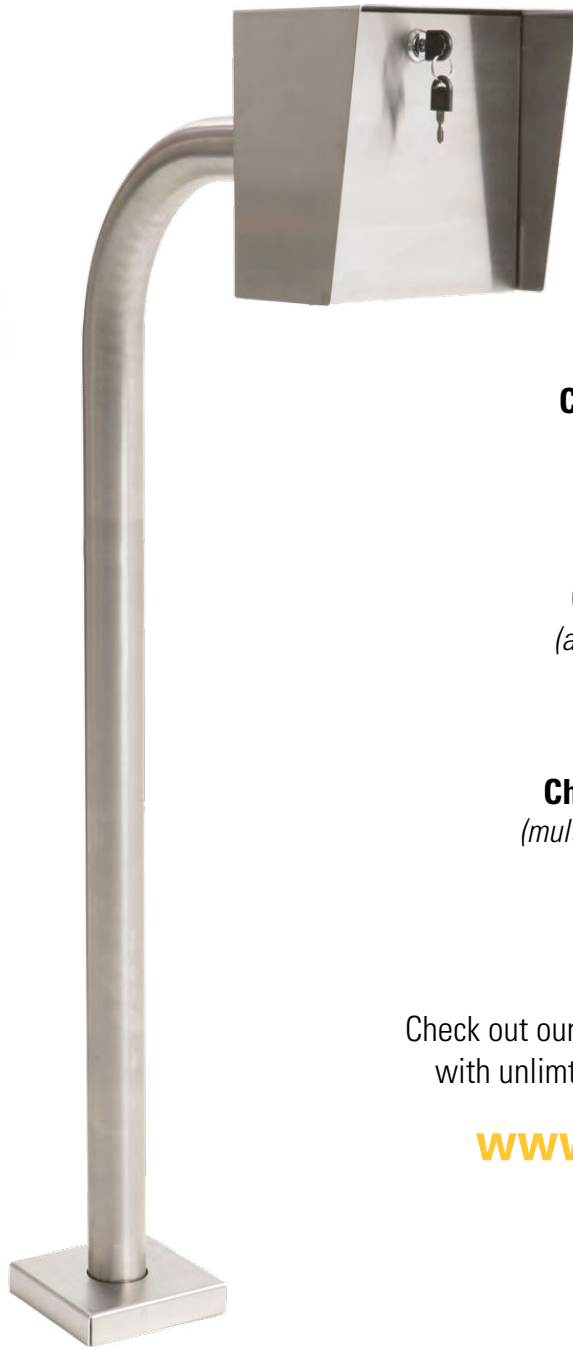

Achieve your perfect fit!

We specialize in providing total mounting solutions for access control and security video devices for every application!

with

It's as easy as 1, 2, 3...

Choose your pedestal
(includes carriage bolts)

Choose your housing
(ask about custom cutouts)

Choose your hardware
(multiple size & style options)

Check out our 150+ ready-to-ship mounting solutions with unlimited custom options on our site today!

www.PedestalPRO.com