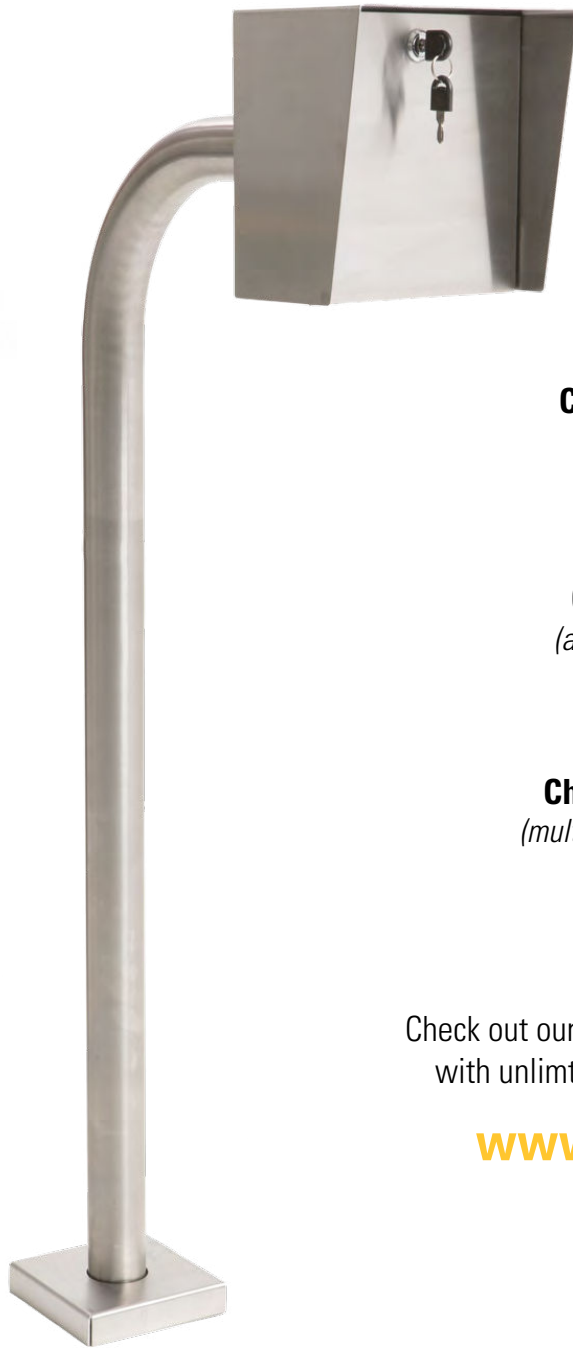

Achieve your perfect fit!

We specialize in providing total mounting solutions for access control and security video devices for every application!

with

It's as easy as 1, 2, 3...

Choose your pedestal
(includes carriage bolts)

Choose your housing
(ask about custom cutouts)

Choose your hardware
(multiple size & style options)

Check out our 150+ ready-to-ship mounting solutions with unlimited custom options on our site today!

www.PedestalPRO.com