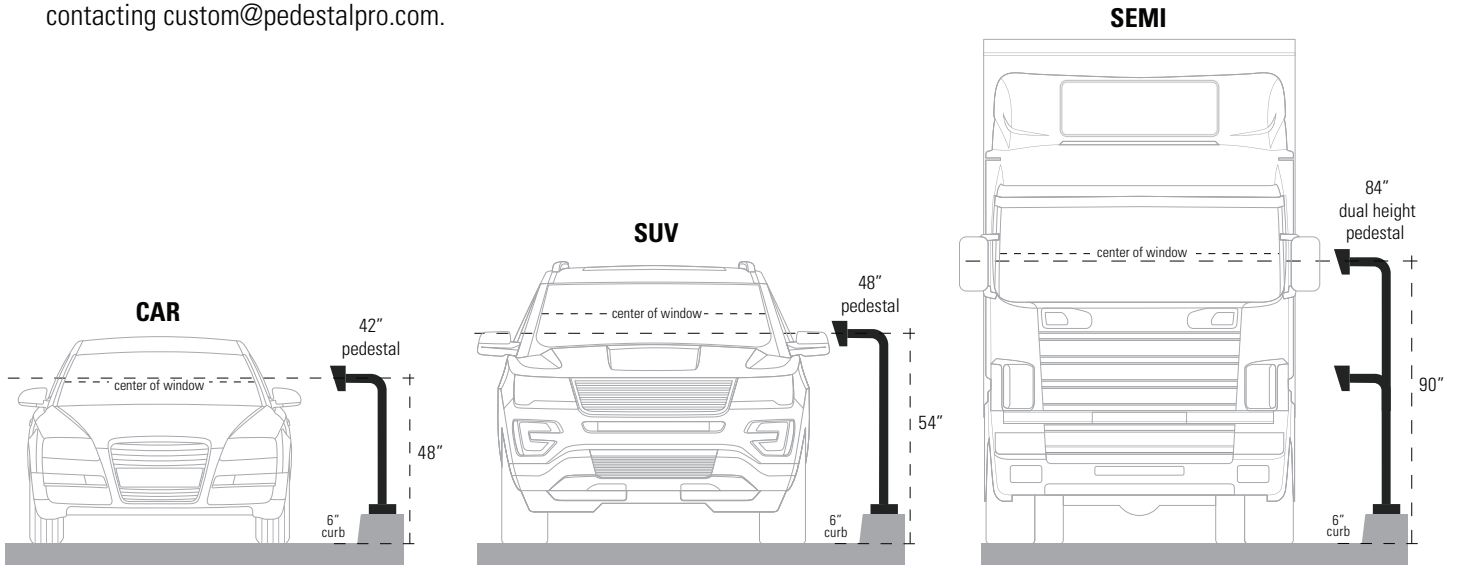

VEHICLE HEIGHT CHART

Determine which pedestal size is best for your installation based on the average vehicle height (center of window) for your intended use.

Dual height pedestals are available to accommodate vehicles of varying heights. Custom heights and reaches can be obtained by contacting custom@pedestalpro.com.

	Make and Model	Bottom of Window	Center of Window	Top of Window
 Car	Chevrolet Corvette	34"	39.5"	45"
	Honda Accord	38"	46.5"	53"
	Mercedes Benz S430	39"	47"	55"
 SUV	Acura MDX	46"	55.5"	65"
	Toyota Forerunner	48"	56.5"	65"
	Lexus GX470	49"	58.5"	68"
 Pickup	Chevy Suburban	51"	61"	71"
	Dodge Ram 1500	53"	62"	71"
	Ford F-150	54"	62.5"	71"
 RV	Small Size RV	57"	69.5"	82"
 Delivery	UPS or FedEx Trucks	67"	77.5"	88"
 Bus	School Bus	70"	84"	98"
	City Bus	70"	84"	98"
 Semi	Any Make/Model	92"	98"	104"