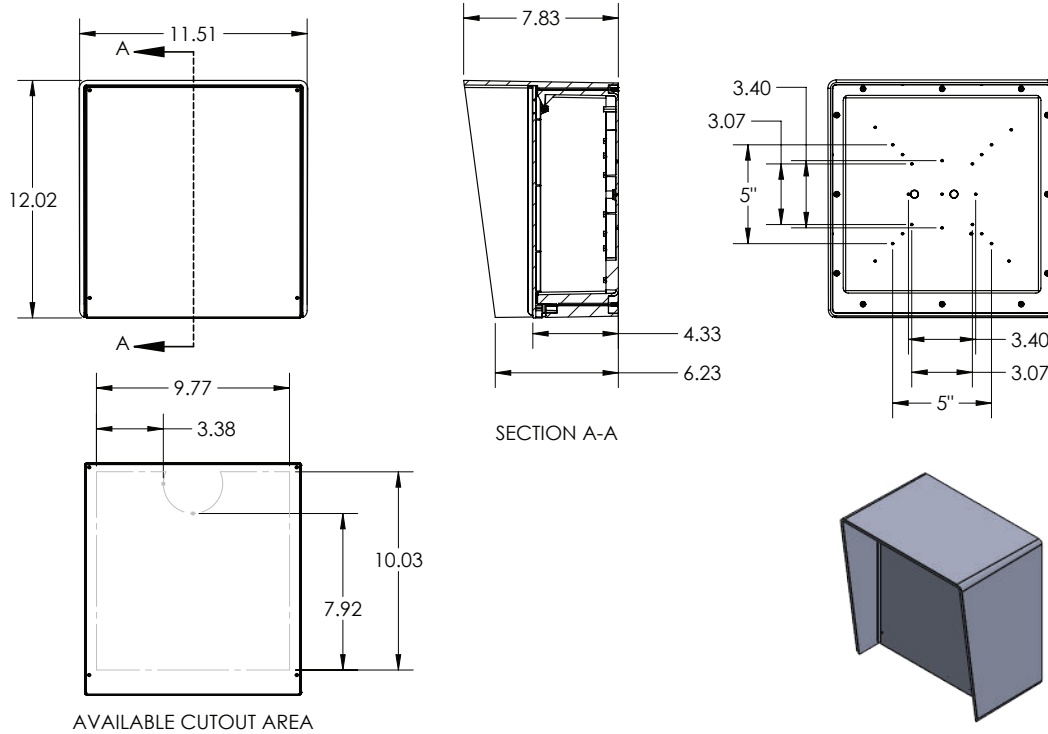

### LIGHT KIT

ACC-LED-001

Model No. **MC-PC-10-E-BLK**

**NOTE:** CAD drawing available online.  
Scan for more detail.

**DATA & SPECS**

Product Style	Housing
Material	Polycarbonate construction (.130" wall) with .5" ribbing
Tube	#304 Stainless steel
Face Plate	EPDM rubber
Base Plate	IP54
Cover Plate	Drill your own
Mounting Method	Drill your own mounting holes
Pretreatment	n/a
Finish	Textured to match pedestal
UV Protection	Yes
Hardware	none
Packaging	Foam wrapped and boxed individually
Package Size	13 x 13 x 7
Weight	11 lbs
Shipping Method	UPS, FedEx, or LTL freight
Compliance	NDA, Buy American, or USMCA/CUSMA (see website for details)
Warranty	1 year limited (see website for details)
Inventory Status	In-Stock (inventory levels viewable for registered users on pedestalpro.com)