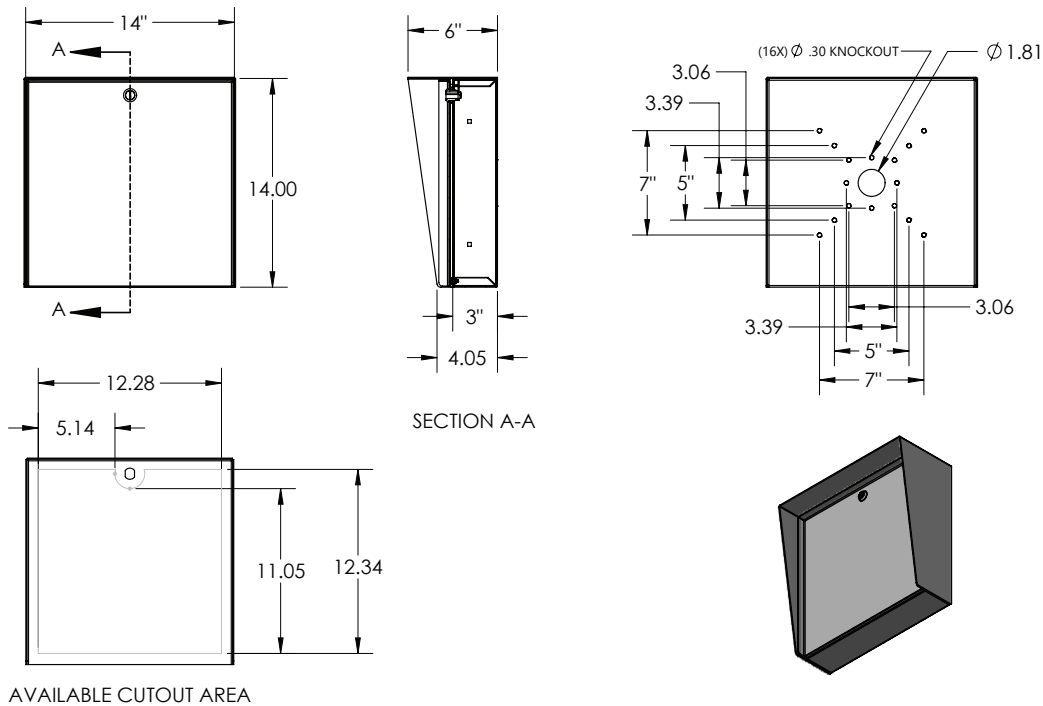

Model No. **MC-CS-14-E**