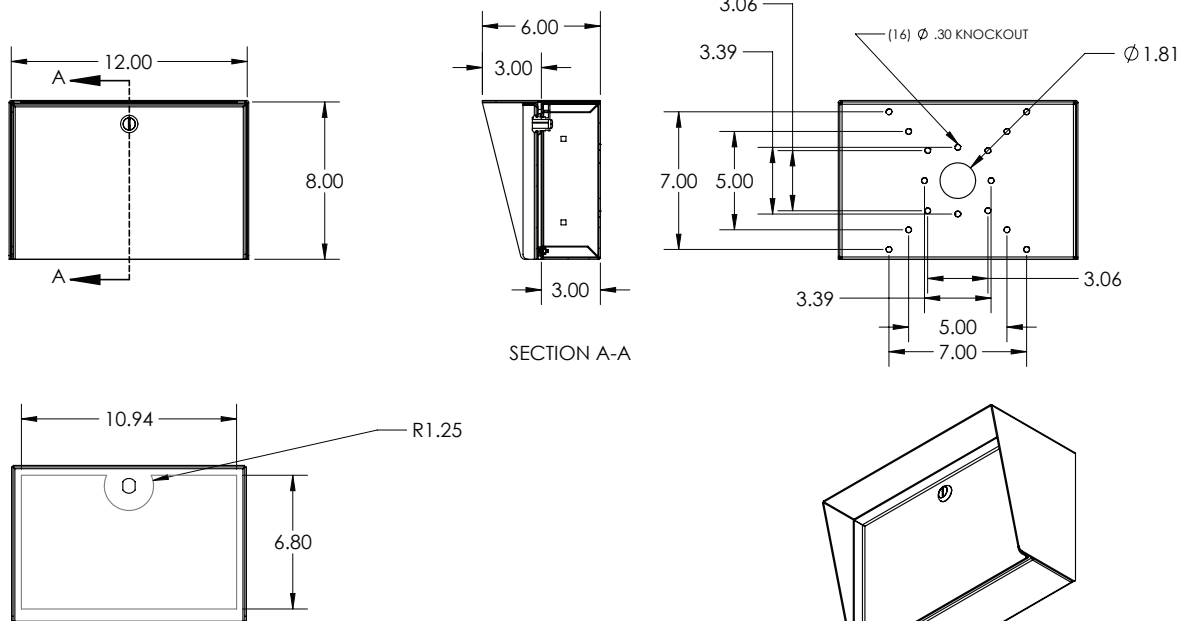

DESCRIPTION

A beautifully brushed stainless steel housing to combine one or more access control devices such as keypads, card readers, intercoms, and entry/exit buttons side by side. Mount on a wall or pedestal at a gate, lobby, or entryway. Outdoor rated with weather/privacy shroud, EPDM rubber seal, and stainless steel hinge. Convenient knockouts on the backside. Cam lock included. Door is removable.

ACC-FAN-001-304

LIGHT KIT

ACC-LED-001

Model No. **Lando-SS-12x8-E**

NOTE: CAD drawing available online.
Scan for more detail.

DATA & SPECS

Product Style	Housing
Material	#304 Stainless steel, .0749" (14 gauge)
Tube	#304 Stainless steel
Face Plate	EPDM rubber
Base Plate	IP54
Cover Plate	Yes
Mounting Method	Knockouts, qty 4+
Pretreatment	n/a
Finish	Brushed #4 (180 grit) with mirrored corner radiuses
UV Protection	n/a
Hardware	none
Packaging	Foam wrapped and boxed individually
Package Size	13 x 9 x 7
Weight	11 lbs
Shipping Method	UPS, FedEx, or LTL freight
Compliance	NDA, Buy American, or USMCA/CUSMA (see website for details)
Warranty	1 year limited (see website for details)
Inventory Status	Build To Order (Fast Track production is available)