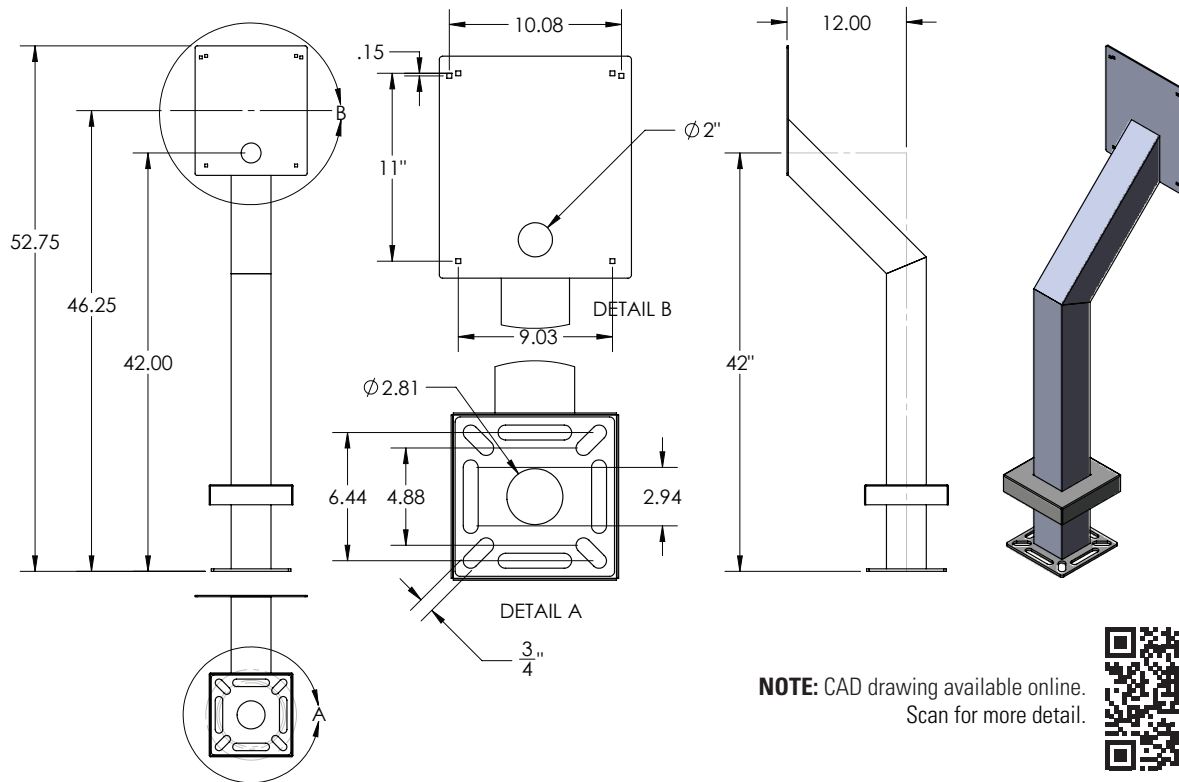

### DESCRIPTION

A rust resistant, heavy duty, single-height, telephone-entry pedestal made from aluminum. Holds the heaviest telephone entry systems sturdy in the wind. Standing 42" tall, this pedestal is perfectly suited to accommodate gate access for most cars and pedestrians.

Model No. **HD-DK-ALUM-BLK**

**NOTE:** CAD drawing available online.  
Scan for more detail.

**DATA & SPECS**

Product Style	Gooseneck
Material	Aluminum
Tube	2" x 2" x .120" wall, aluminum
Face Plate	.1285" (8 gauge) aluminum
Base Plate	.25" plate, aluminum
Cover Plate	.0749" (14 gauge) stainless steel
Mounting Method	Pad mount
Pretreatment	High pressure/high temperature phosphate wash and rinse
Finish	Black wrinkle powder coating (TGIC outdoor polyester)
UV Protection	Yes
Hardware	1/4-20 carriage bolts and nuts (qty 4 each, zinc plated)
Packaging	Foam wrapped and boxed individually
Package Size	56 x 15 x 13
Weight	25 lbs
Shipping Method	UPS, FedEx, or LTL freight
Compliance	NDA, Buy American, or USMCA/CUSMA (see website for details)
Warranty	1 year limited (see website for details)
Inventory Status	Build To Order (Fast Track production is available)