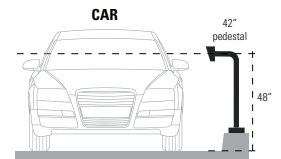

### DESCRIPTION

A rust resistant, heavy duty, single-height, telephone-entry pedestal made from aluminum. Holds the heaviest telephone entry systems sturdy in the wind. Standing 42" tall, this pedestal is perfectly suited to accommodate gate access for most cars and pedestrians.