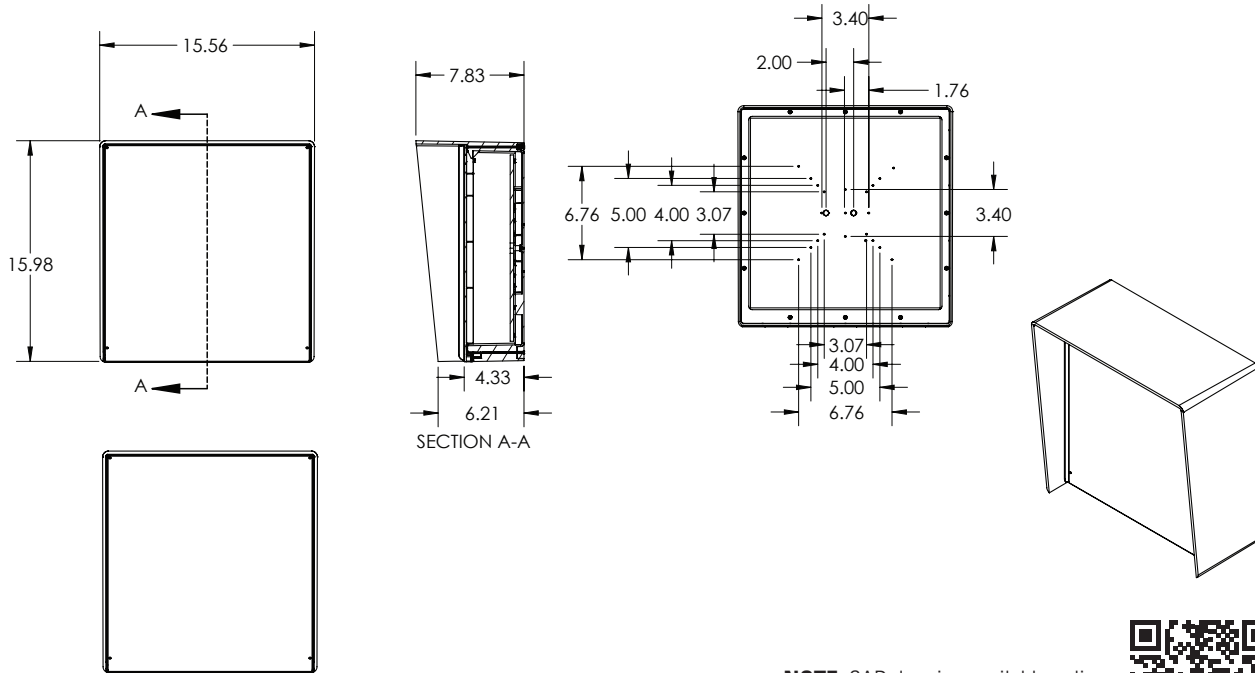

PRODUCT FEATURES

- Designed for security professionals
- No RFID interference
- Polycarbonate construction (.130" wall)
- .5" Internal ribbing for structural support
- Easy-to-cut holes for flush mount devices
- Universal design: ready for HID, AWID, and others
- Military-grade EPDM rubber seal
- #304 Stainless steel hinge
- 3" Backbox space
- 3" Weather/privacy shroud
- Removable door
- Cam lock included
- Knockouts on backside
- IP54 rating
- NDAA, Buy American, or USMCA/CUSMA compliant
- In-stock, ready-to-ship
- Available direct or through distribution

ACC-FAN-001-304

LIGHT KIT

ACC-LED-001

Model No. **MC-PC-14-E-BLK**

NOTE: CAD drawing available online.
Scan for more detail.

DATA & SPECS

Product Style	Housing
Material	Polycarbonate construction (.130" wall) with .5" ribbing
Tube	#304 Stainless steel
Face Plate	EPDM rubber
Base Plate	IP54
Cover Plate	Drill your own
Mounting Method	Drill your own mounting holes
Pretreatment	n/a
Finish	Textured to match pedestal
UV Protection	Yes
Hardware	none
Packaging	Foam wrapped and boxed individually
Package Size	17 x 17 x 7
Weight	15 lbs
Shipping Method	UPS, FedEx, or LTL freight
Compliance	NDA, Buy American, or USMCA/CUSMA (see website for details)
Warranty	1 year limited (see website for details)
Inventory Status	In-Stock (inventory levels viewable for registered users on pedestalpro.com)