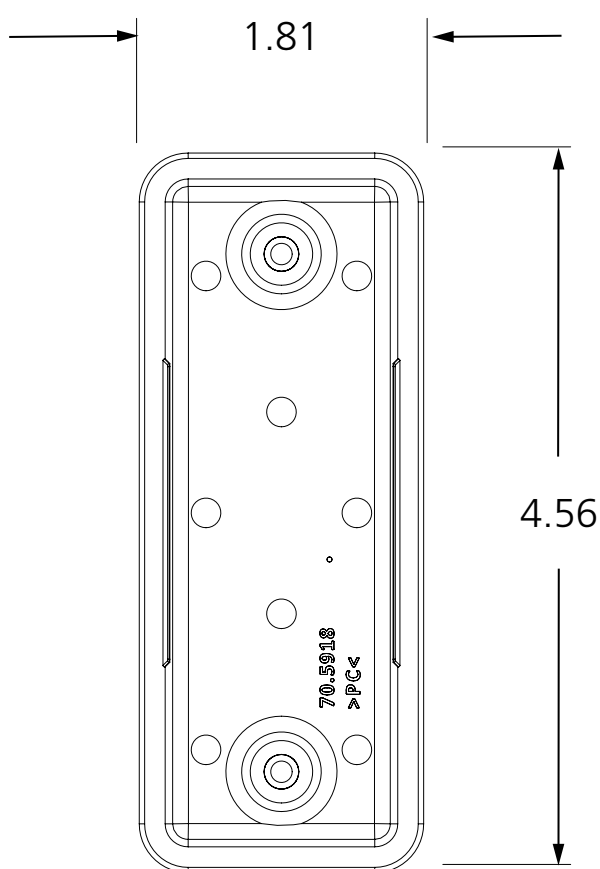

MAGIC SWITCH SURFACE-MOUNT BOX (JAMB)

VARIETIES

P/N	MATERIAL
10MSJAMBSM	MAGIC SWITCH Surface-Mount Box (jamb)

COMPATIBLE WITH

MS31 (jamb)	MS41 (jamb)
MS51 (jamb)