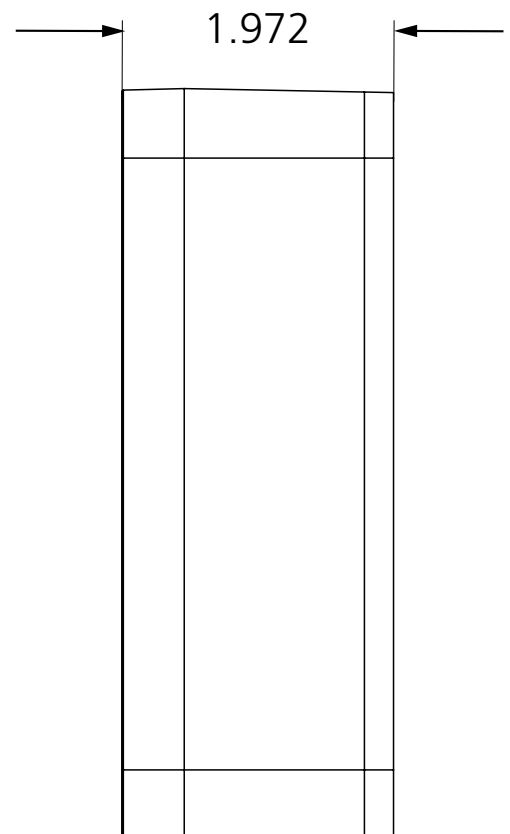

4 3/4" SQUARE, EASY BATTERY ACCESS BOX

VARIETIES

P/N	MATERIAL
10BOX475SQSMEBA	ABS plastic

COMPATIBLE WITH

4 3/4" square push plate
Vestibule push plate