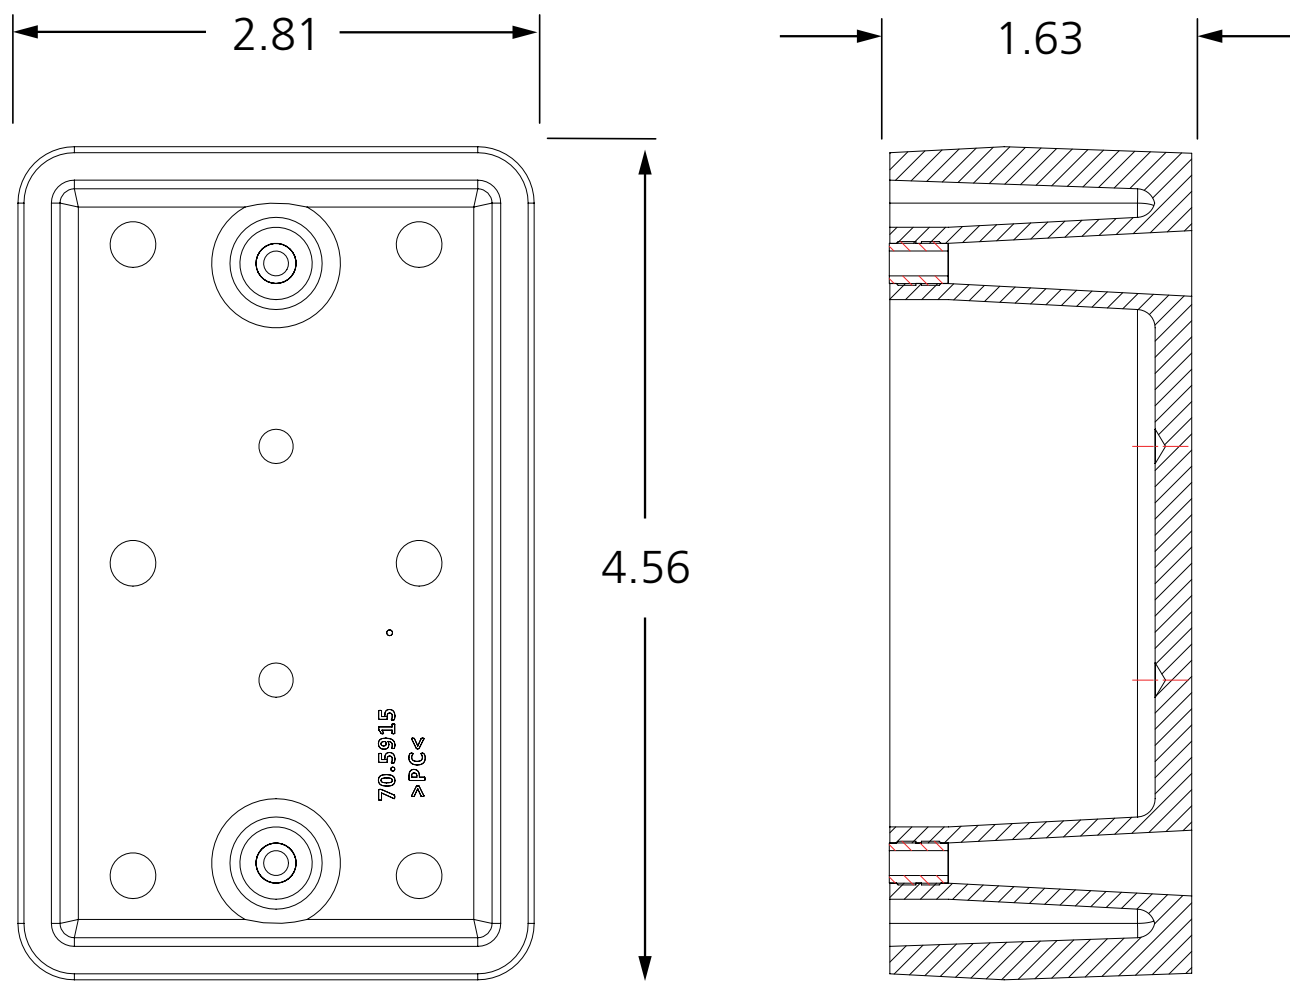

MAGIC SWITCH SURFACE-MOUNT BOX (SINGLE GANG)

VARIETIES

P/N	MATERIAL
10MSSGSM	MAGIC SWITCH Surface-Mount Box (single gang)

COMPATIBLE WITH

MS31 (single gang)	MS41 (single gang)
MS51 (single gang)