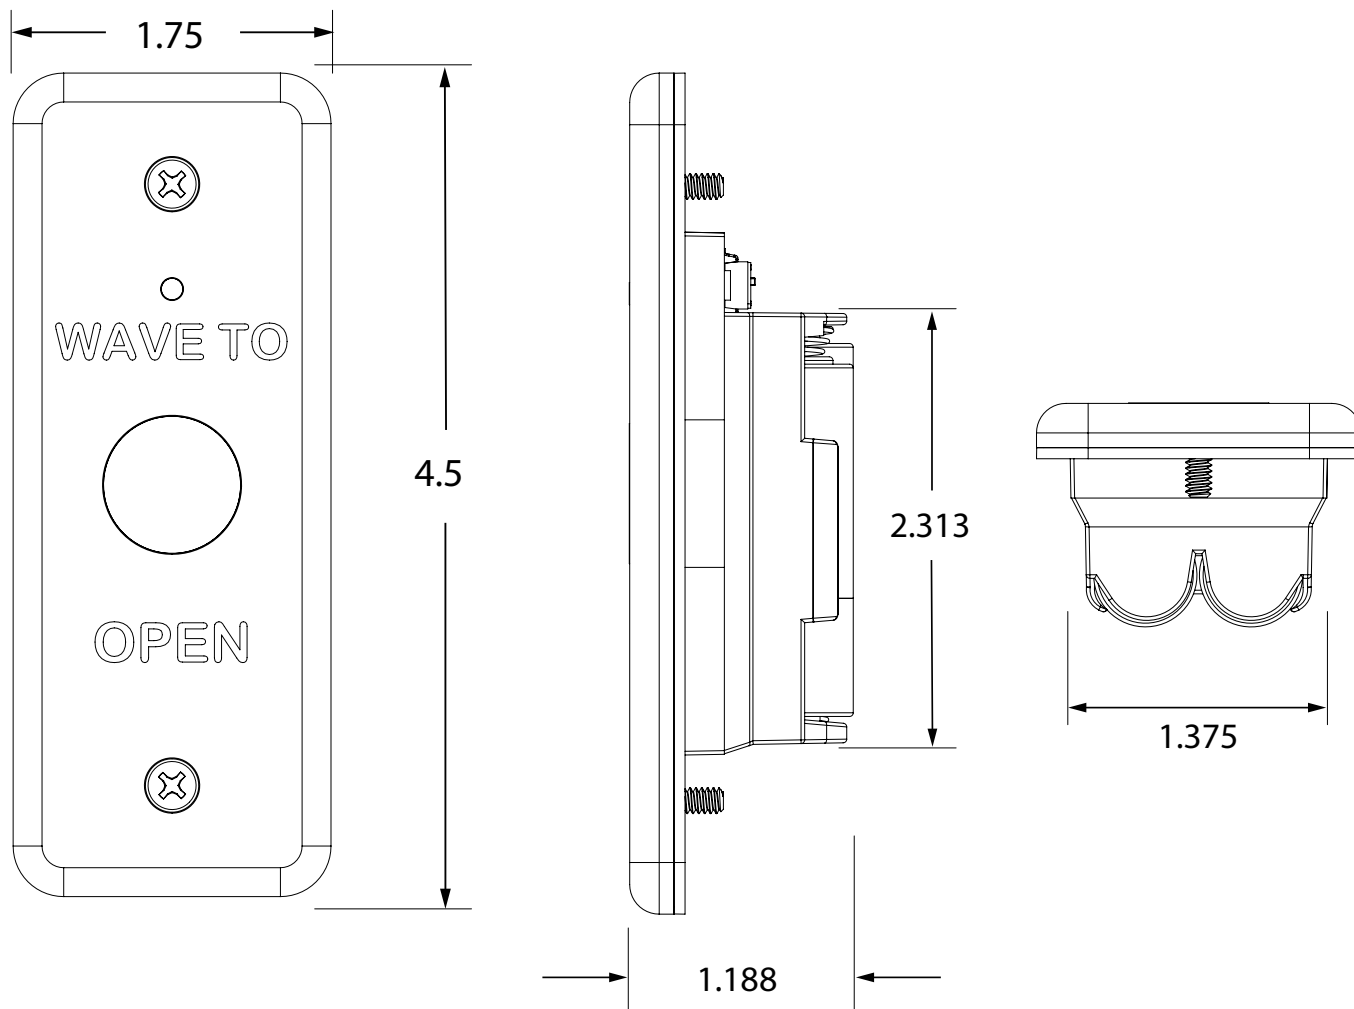

MS51 (JAMB)

VARIETIES

P/N	DESCRIPTION	MATERIAL
10MS51-J 10MS51W-J	text + hand	Face plate: stainless steel Back plate: polycarbonate plastic
10MS51-JA 10MS51W-JA	text + accessibility logo	Face plate: stainless steel Back plate: polycarbonate plastic
10MS51-JP 10MS51W-JP	plain	Face plate: stainless steel Back plate: polycarbonate plastic
10MS51-JT 10MS51W-JT	text only	Face plate: stainless steel Back plate: polycarbonate plastic

COMPATIBLE WITH

P/N	DESCRIPTION
10MSBOXJAMBSM	MAGIC SWITCH Surface-Mount Box (jamb) - <i>recommended</i>
10BOXJAMBST	4 1/2" x 1 3/4" jamb box