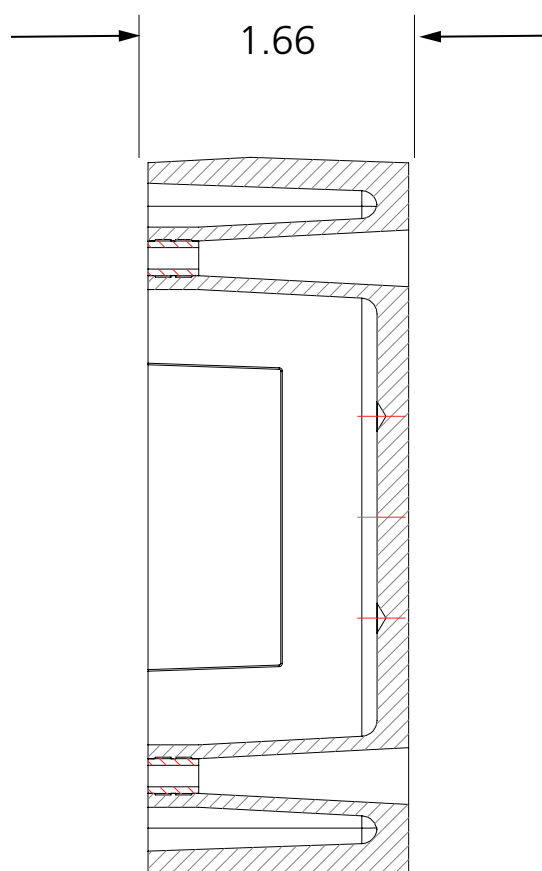

MAGIC SWITCH SURFACE-MOUNT BOX (JAMB)

VARIETIES

P/N	MATERIAL
10MSJAMBSM	MAGIC SWITCH Surface-Mount Box (jamb)

COMPATIBLE WITH

MS31 (jamb)	MS41 (jamb)
MS51 (jamb)