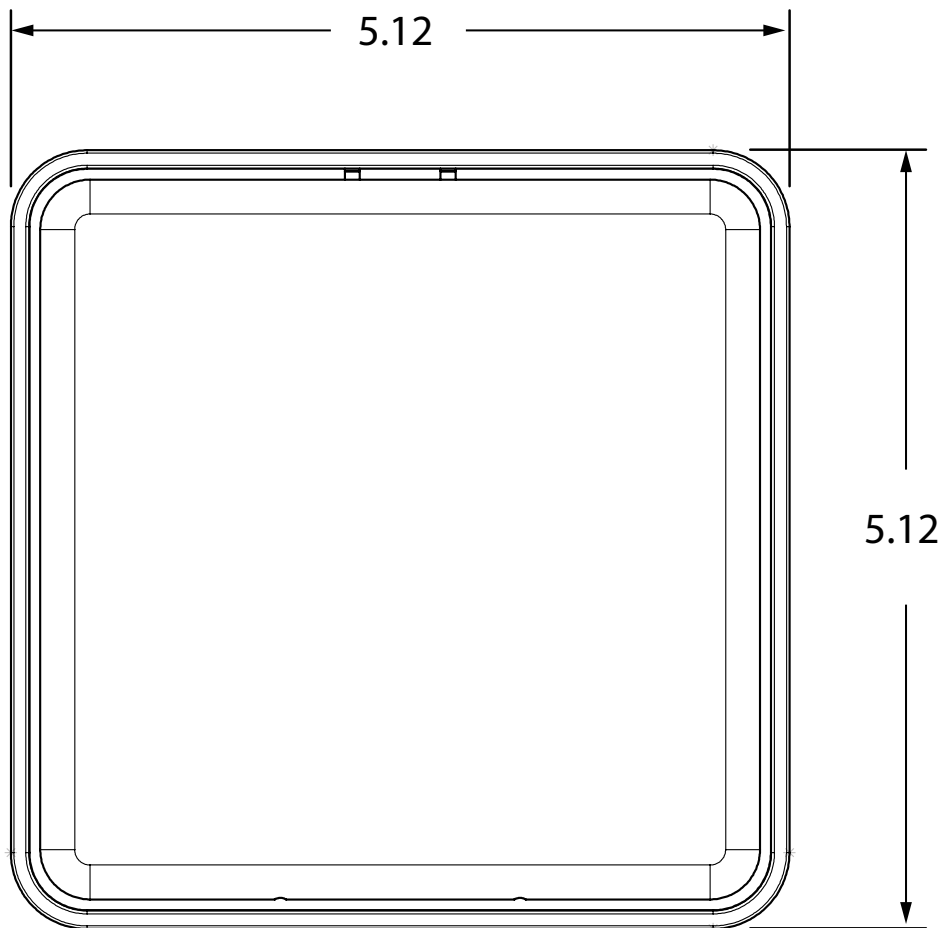

PUSH PLATE - PANTHER

4 3/4" SQUARE

VARIETIES

P/N	DESCRIPTION	MATERIAL
10EMS475 10EMS475-900	433 MHZ "PUSH TO OPEN" 900 MHZ "PUSH TO OPEN"	Plate: Stainless steel 304 Housing: ABS plastic
10EMS475L 10EMS475L-900	433 MHZ Logo 900 MHZ Logo	Plate: Stainless steel 304 Housing: ABS plastic
10EMS4751 10EMS4751-900	433 MHZ Text/Logo 900 MHZ Text/Logo	Plate: Stainless steel 304 Housing: ABS plastic

COMPATIBLE WITH

P/N	DESCRIPTION
10BOLLARD series	Bollard