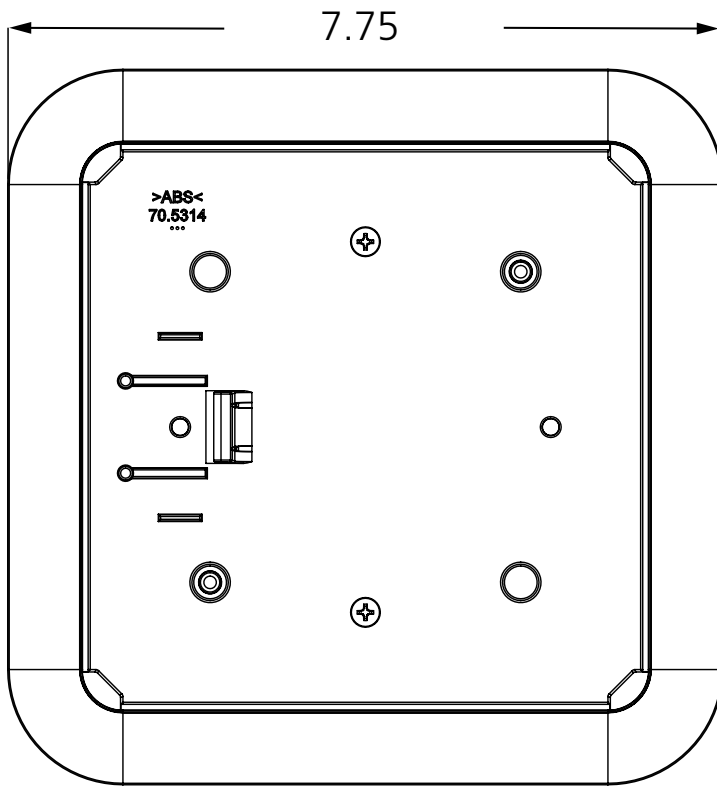

6" SQUARE, FLUSH-MOUNT BOX

VARIETIES

P/N	MATERIAL
10BOX6SQFM	ABS plastic

COMPATIBLE WITH

6" square push plate