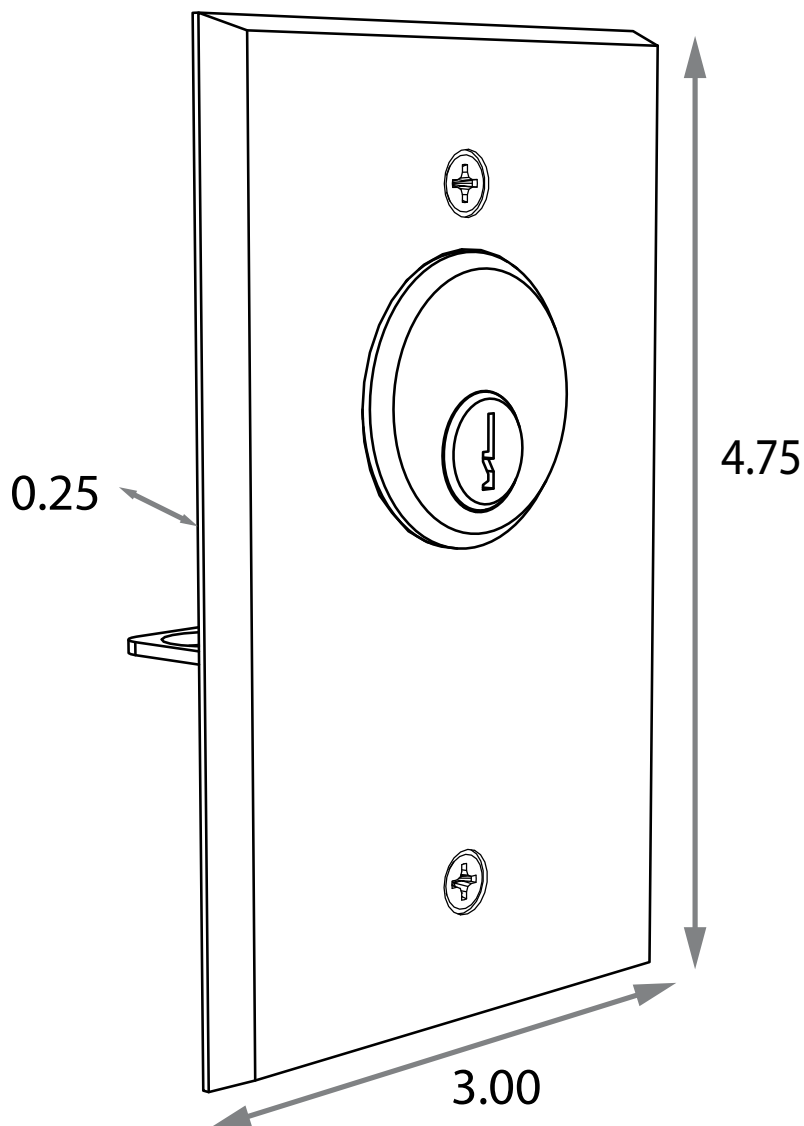

KEYSWITCH (SINGLE-GANG)

VARIETIES

P/N	DESCRIPTION	MATERIAL
10KEYSWITCHMOM	Momentary	Stainless steel 304
10KEYSWITCHONF	Maintained	Stainless steel 304

COMPATIBLE WITH

P/N	DESCRIPTION
not sold by BEA	Single-gang electrical box