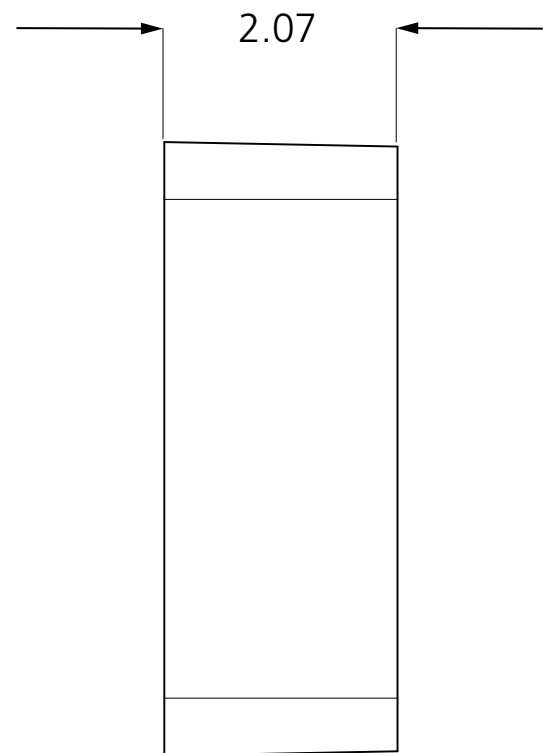

4 3/4" SQUARE, SURFACE-MOUNT BOX

VARIETIES

P/N	MATERIAL
10BOX475SQSM	ABS plastic

COMPATIBLE WITH

4 3/4" square push plate	Vestibule push plate
MS31 (double gang)	MS41 (double gang)
MS51 (double gang)