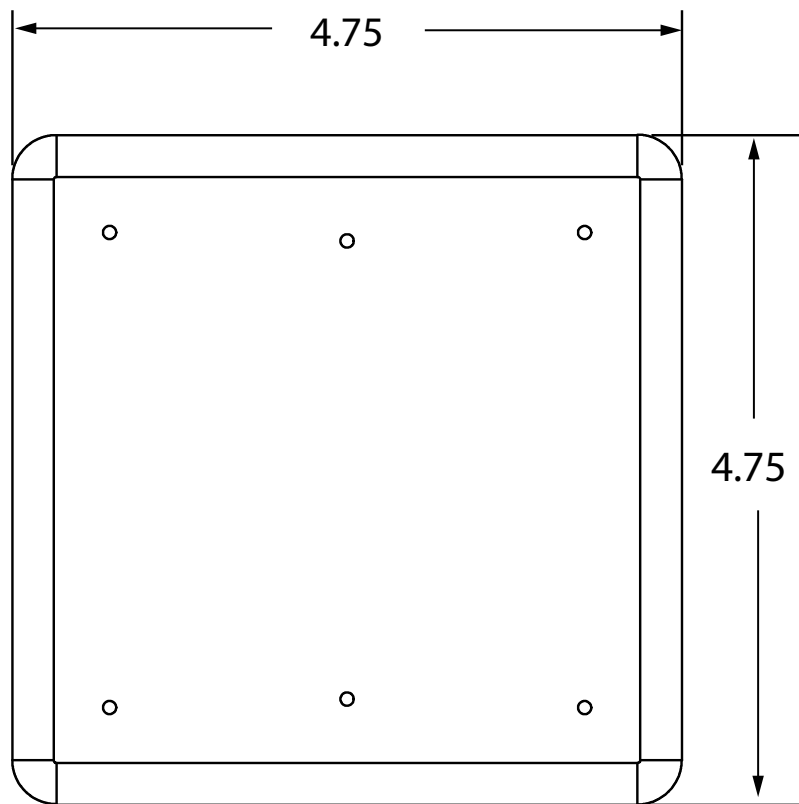

PUSH PLATE - 4 3/4" SQUARE

VARIETIES

P/N	DESCRIPTION	MATERIAL
10PBS	"PUSH TO OPEN"	Stainless steel 304
10PBS1	Text/Logo	Stainless steel 304
10PBS1AL	Text/Alt Logo	Stainless steel 304
10PBSLL	Logo	Stainless steel 304
10PBS10	Plain	Stainless steel 304
10PBS1SB	Blue text/logo, satin brass plate	Stainless steel 304, powder-coated
10PBS1B	White text/logo, blue plate	Stainless steel 304, powder-coated
10PBSE	"PUSH TO EXIT"	Stainless steel 304

COMPATIBLE WITH

P/N	DESCRIPTION
10BOX475SQSM	4 3/4" square, surface-mount box
10BOX475SQSMEBA	4 3/4" square, easy battery access box
10BOX475SQFM	4 3/4" square, flush-mount box
10BOLLARD series	Bollard
not sold by BEA	Single-gang electrical box
10BOXDGSM	Double-gang, surface-mount box (10BRINGC required) <i>*Poor aesthetics, potential for vandalism</i>
10BOXDG4H	Double-gang, non-metallic box <i>*Potential for vandalism</i>
10PBBRACKET(CA)	Surface-mount kit for round or square plates <i>*Potential for vandalism</i>
not sold by BEA	Double-gang electrical box (10BRINGC required) <i>*Potential for vandalism</i>