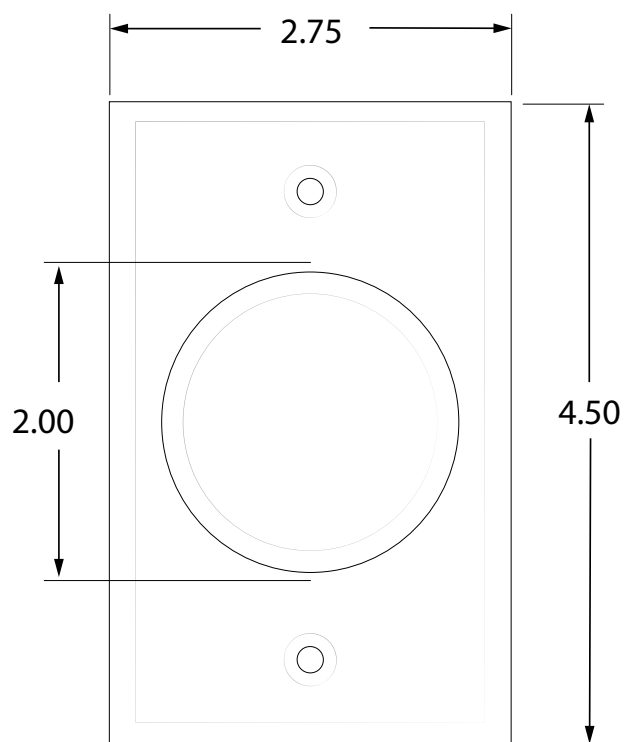

10ACPBDA2
10ACPBDA6
10ACPBDA10

VARIETIES

P/N	DESCRIPTION	MATERIAL
10ACPBDA2	Text (red button)	Stainless steel 304
10ACPBDA4	Text (red button)	Stainless steel 304
10ACPBDA6	Logo (blue button)	Stainless steel 304
10ACPBDA8	Logo (blue button)	Stainless steel 304
10ACPBDA10	Text (green button)	Stainless steel 304
10ACPBDA12	Text (green button)	Stainless steel 304

COMPATIBLE WITH

P/N	DESCRIPTION
10BOX24SGSM	Single-gang, surface-mount box
not sold by BEA	Single-gang electrical box