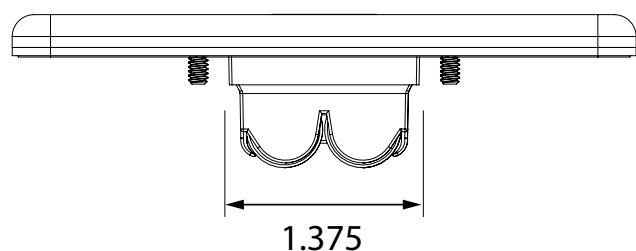

MS51 (DOUBLE-GANG)

VARIETIES

P/N	DESCRIPTION	MATERIAL
10MS51-D 10MS51W-D	text + hand	Face plate: stainless steel Back plate: polycarbonate plastic
10MS51-DA 10MS51W-DA	text + accessibility logo	Face plate: stainless steel Back plate: polycarbonate plastic
10MS51-DP 10MS51W-DP	plain	Face plate: stainless steel Back plate: polycarbonate plastic
10MS51-DT 10MS51W-DT	text only	Face plate: stainless steel Back plate: polycarbonate plastic

COMPATIBLE WITH

P/N	DESCRIPTION
10MSBOXDGSM	MAGIC SWITCH Surface-Mount Box (double gang) - <i>recommended</i>
10BOXDGSM	Double-gang, surface-mount box
10BOX45SQSM	4 1/2" square, surface-mount box (must use adapter bracket)
10BOX475SQSM	4 3/4" square, surface-mount box (must use adapter bracket)
10BOX45SQFM	4 1/2" square, flush-mount box (must use adapter bracket)
not sold by BEA	Double-gang electrical box