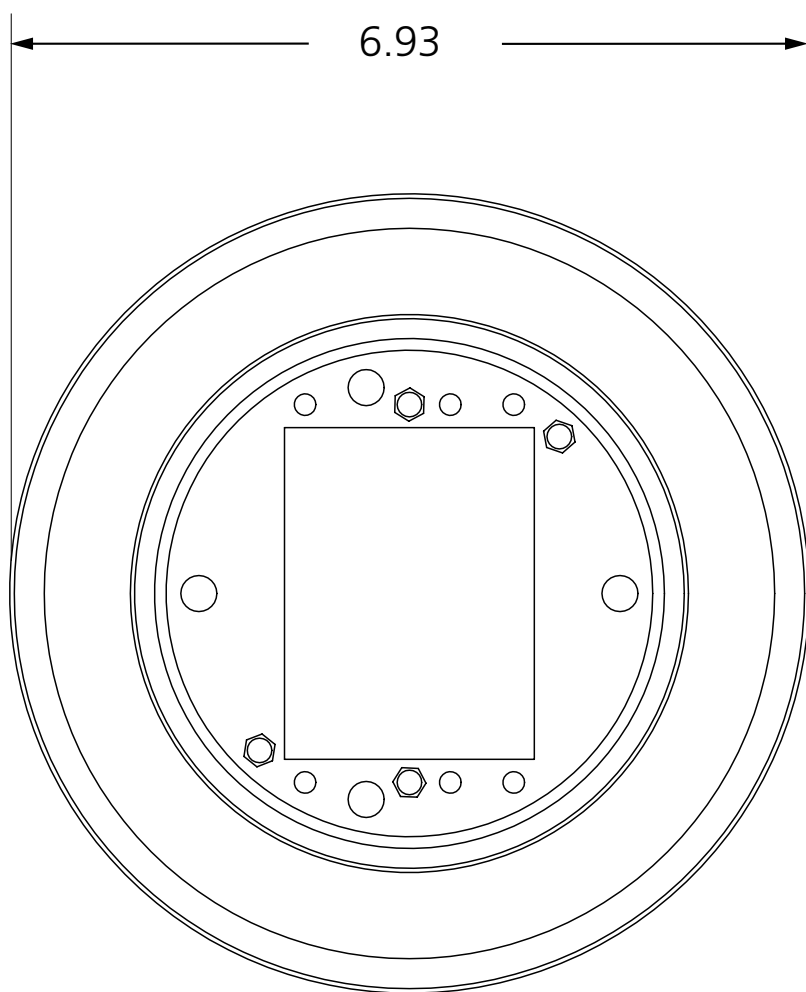

4 1/2" ESCUTCHEON

VARIETIES

P/N	MATERIAL
10ESCUTCHEON45	Stainless steel 304

COMPATIBLE WITH

4 1/2" round push plate