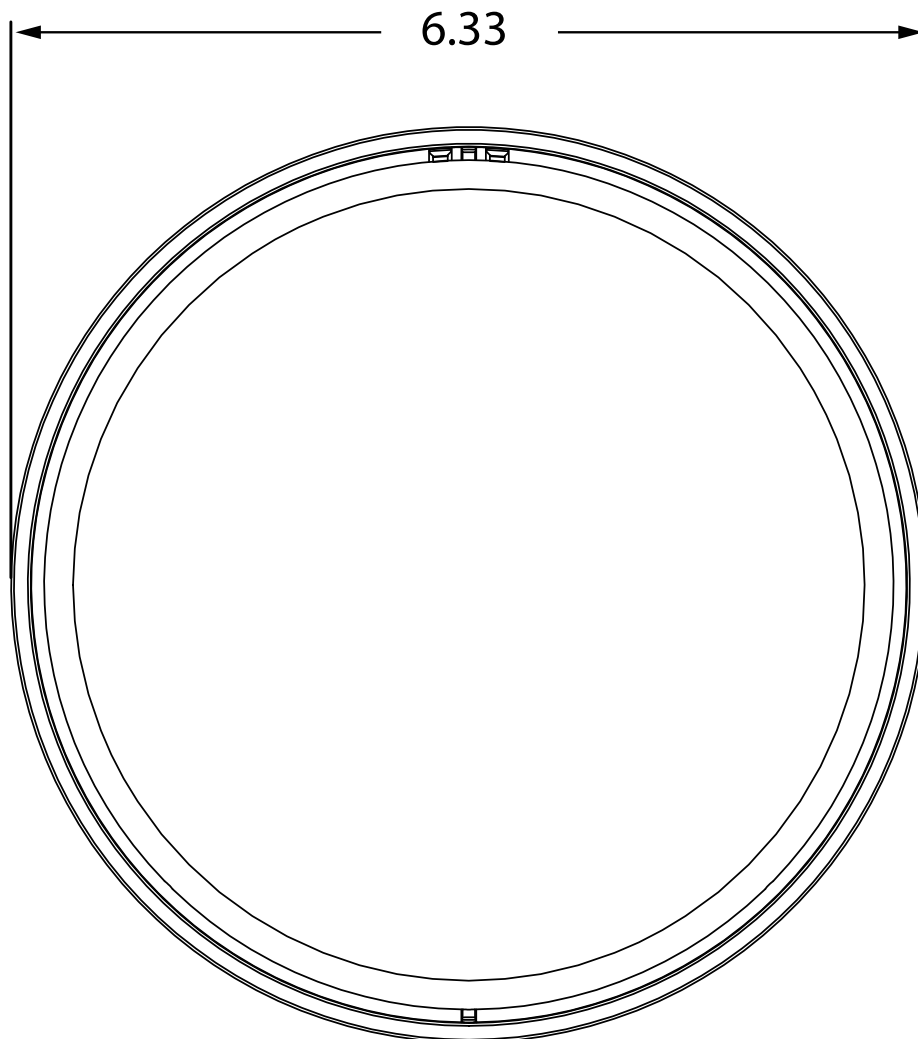

PUSH PLATE - PANTHER

6" ROUND

VARIETIES

P/N	DESCRIPTION	MATERIAL
10EMR6 10EMR6-900	433 MHZ "PUSH TO OPEN" 900 MHZ "PUSH TO OPEN"	Plate: Stainless steel 304 Housing: ABS plastic
10EMR6L 10EMR6L-900	433 MHZ Logo 900 MHZ Logo	Plate: Stainless steel 304 Housing: ABS plastic
10EMR61 10EMR61-900	433 MHZ Text/Logo 900 MHZ Text/Logo	Plate: Stainless steel 304 Housing: ABS plastic