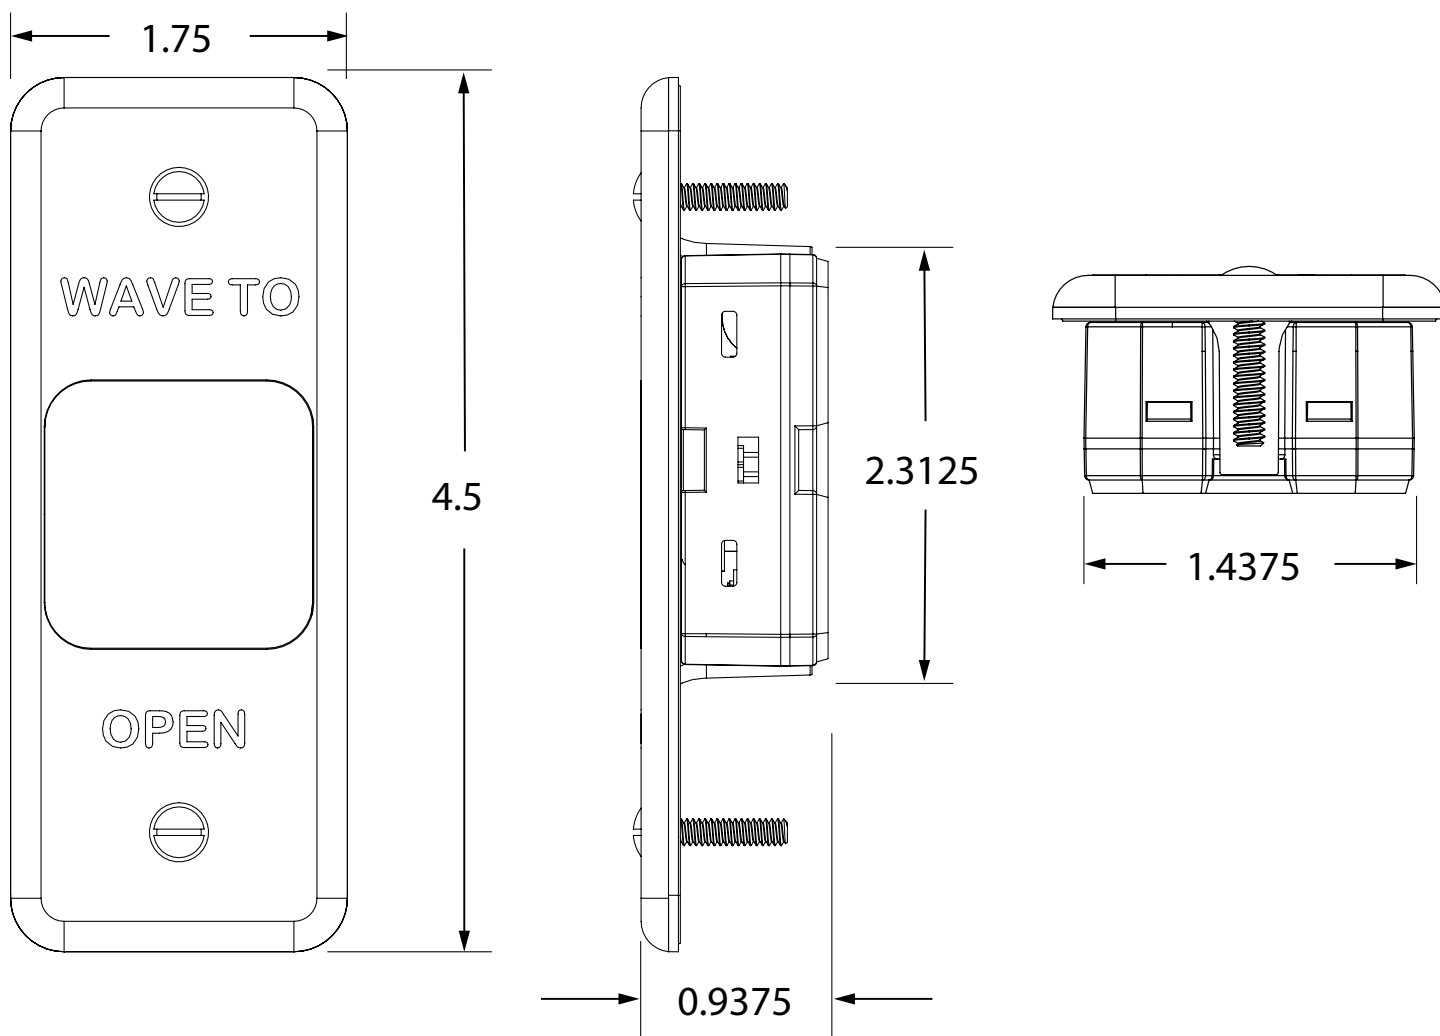

MS41 (JAMB)

VARIETIES

P/N	DESCRIPTION	MATERIAL
10MS41-J	text + hand	Plate: stainless steel Cube: polyethylene plastic Center square: polycarbonate plastic LED ring cover: lexan
10MS41-JA	text + accessibility logo	Plate: stainless steel Cube: polyethylene plastic Center square: polycarbonate plastic LED ring cover: lexan
10MS41-JP	plain	Plate: stainless steel Cube: polyethylene plastic Center square: polycarbonate plastic LED ring cover: lexan

COMPATIBLE WITH

P/N	DESCRIPTION
10MSBOXJAMBSM	MAGIC SWITCH Surface-Mount Box (jamb) - <i>recommended</i>
10BOXJAMBST	4 1/2" x 1 3/4" jamb box