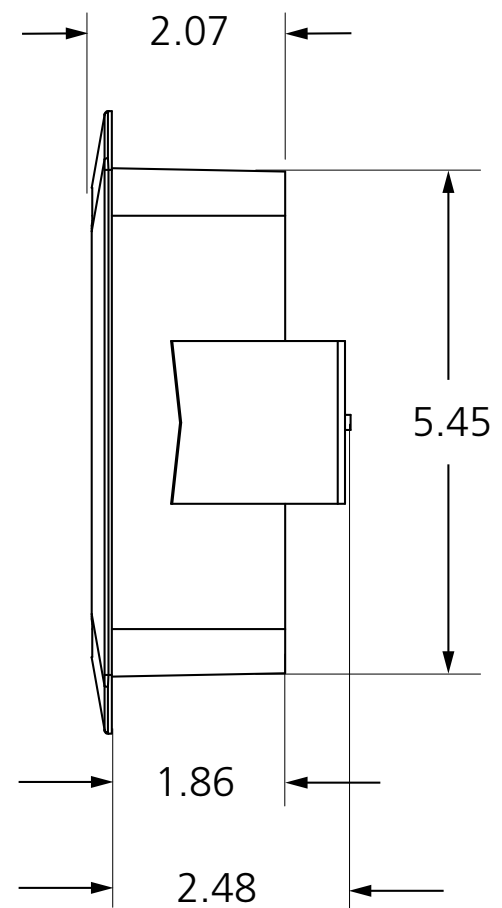

4 1/2" SQUARE, SURFACE-MOUNT BOX

VARIETIES

P/N	MATERIAL
10BOX45SQSM	ABS plastic

COMPATIBLE WITH

4 1/2" square push plate	MS31 (double gang)
MS41 (double gang)	MS51 (double gang)

4 3/4" SQUARE, FLUSH-MOUNT BOX