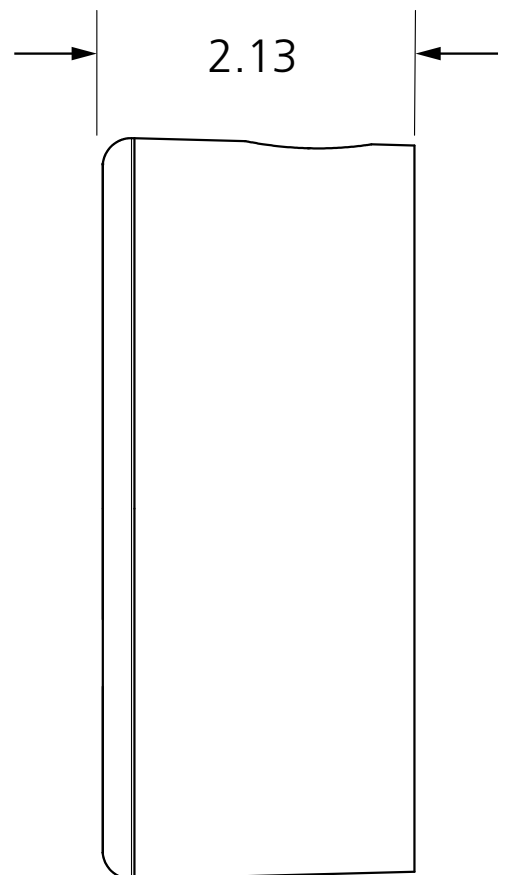

4 1/2" ROUND, FLUSH-MOUNT BOX

VARIETIES

P/N	MATERIAL
10BOX45RNDFM	ABS plastic

COMPATIBLE WITH

4 1/2" round push plate

4 1/2" ROUND, SURFACE-MOUNT BOX

VARIETIES

P/N	MATERIAL
10BOX45RNDSM	ABS plastic