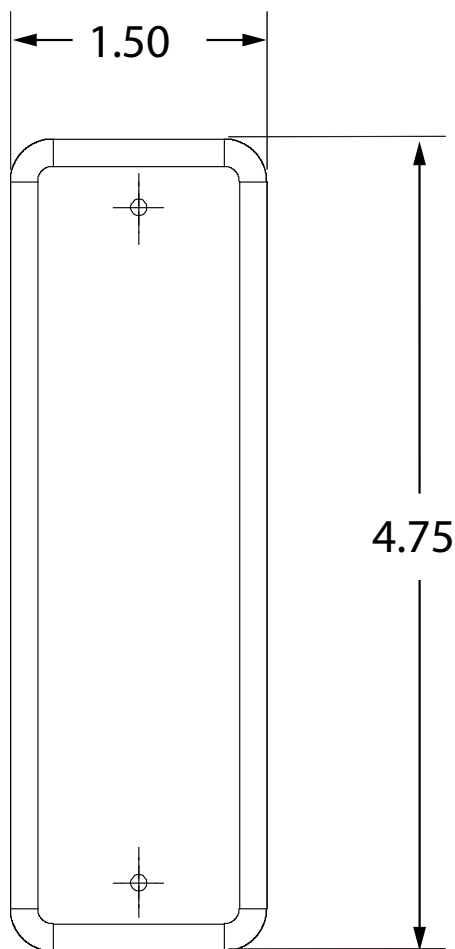

PUSH PLATE - JAMB (4 3/4" × 1 1/2")

(with or without microswitch)

VARIETIES

P/N	DESCRIPTION	MATERIAL
10PBJ	"PUSH TO OPEN"	Stainless steel 304
10PBJ1	Text/Logo	Stainless steel 304
10PBJLL	Logo	Stainless steel 304
10PBJE	"PUSH TO EXIT"	Stainless steel 304
10PBJ1B	White text/logo, blue plate	Stainless steel 304, powder-coated
10PBJ10	Plain	Stainless steel 304
10PBJM1	Text/Logo	Stainless steel 304
10PBJML	Logo	Stainless steel 304

COMPATIBLE WITH

P/N	DESCRIPTION
10BOXJAMBSM	Jamb, surface-mount box
10BOXJAMBFM	Jamb, flush-mount box