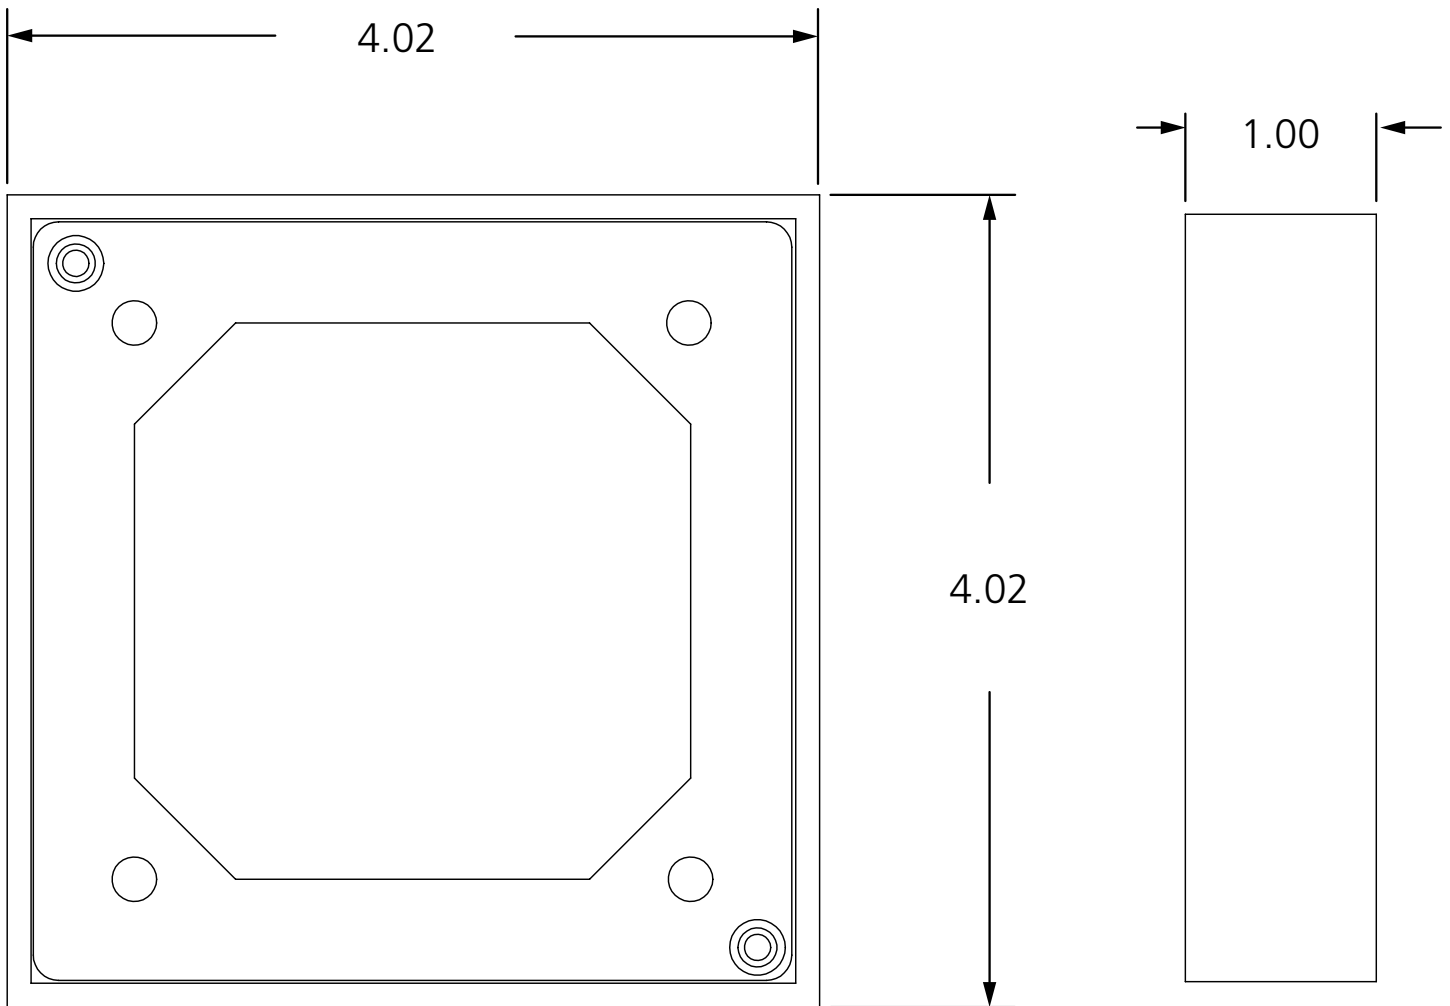

BRINGC

VARIETIES

P/N	MATERIAL
10BRINGC	Stainless steel 304

PBR/PBS SURFACE-MOUNT ADAPTER

VARIETIES

P/N	MATERIAL
10PBBRACKET(CA)	Bracket: Stainless steel 304 Box: ABS plastic

COMPATIBLE WITH

4 3/4" square push plate	6" round push plate
6" square push plate	