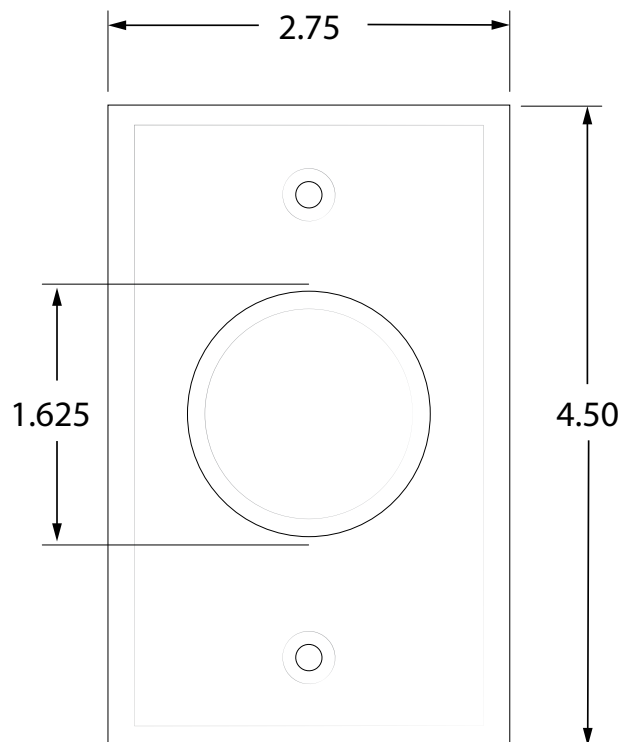

PNEUMATIC PUSH BUTTONS (SINGLE-GANG)

10ACPBDA4
10ACPBDA8
10ACPBDA12