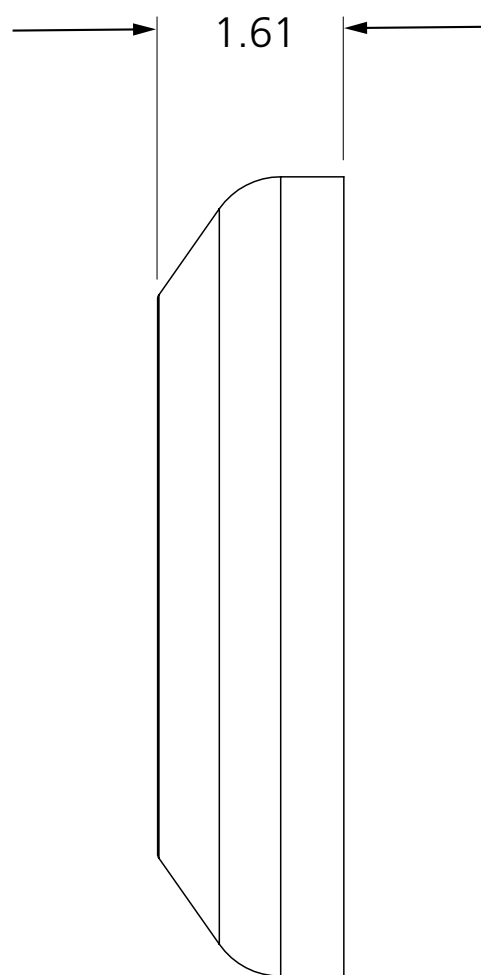

4 1/2" ESCUTCHEON

VARIETIES

P/N	MATERIAL
10ESCUTCHEON45	Stainless steel 304

COMPATIBLE WITH

4 1/2" round push plate