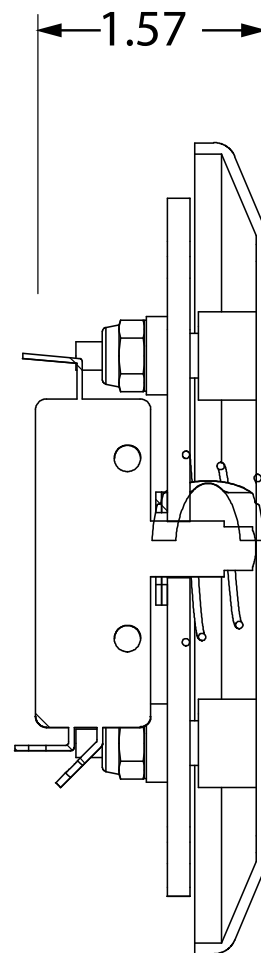

Please refer to the appropriate User's Guide or Cut Sheet for more information regarding the products.

DEVICES

4 ½" ROUND	3	MS31 (6" ROUND)	20
4 ½" SQUARE	4	MS41 (JAMB)	21
4 ¾" SQUARE	5	MS41 (SINGLE GANG)	22
6" ROUND	6	MS41 (4 ½" SQUARE)	23
6" SQUARE	7	MS41 (6" ROUND)	24
SINGLE GANG	8	MS51 (JAMB)	25
4 ¾" × 1 ½" JAMB	9	MS51 (SINGLE-GANG)	26
4 ½" × 1 ¾" JAMB	10	MS51 (DOUBLE-GANG)	27
VESTIBULE	11	MS51 (6" ROUND)	28
LPR36	12	ACCESS CONTROL PUSH BUTTONS	29
PANTHER 4 ¾" ROUND	13	PNEUMATIC PUSH BUTTONS (SINGLE GANG)	30
PANTHER 4 ¾" SQUARE	14	PNEUMATIC PUSH BUTTONS (JAMB)	31
PANTHER 6" ROUND	15	PIEZO BUTTON	32
MS09	16	KEYSWITCHES (SINGLE GANG)	33
MS31 (JAMB)	17	KEYSWITCHES (JAMB)	34
MS31 (SINGLE GANG)	18	COMBO PLATE	35
MS31 (DOUBLE GANG)	19	KEYPADS	36

ACCESSORIES

SINGLE GANG, SURFACE-MOUNT BOX	37	4 ¾" × 1 ½" JAMB, FLUSH-MOUNT BOX	51
DOUBLE GANG, SURFACE-MOUNT BOX	38	4 ¾" × 1 ½" JAMB, SURFACE-MOUNT BOX	52
4 ½" ROUND, FLUSH-MOUNT BOX	39	4 ½" × 1 ¾" JAMB, SURFACE-MOUNT BOX	53
4 ½" ROUND, SURFACE-MOUNT BOX	40	MAGIC SWITCH SINGLE-GANG, SURFACE-MOUNT BOX	54
4 ½" SQUARE, FLUSH-MOUNT BOX	41	MAGIC SWITCH DOUBLE-GANG, SURFACE-MOUNT BOX	55
4 ½" SQUARE, SURFACE-MOUNT BOX	42	MAGIC SWITCH 6" ROUND, SURFACE-MOUNT BOX	56
4 ¾" SQUARE, FLUSH-MOUNT BOX	43	MAGIC SWITCH JAMB, SURFACE-MOUNT BOX	57
4 ¾" SQUARE, SURFACE-MOUNT BOX	44	6" ESCUTCHEON	58
4 ¾" SQUARE, EASY BATTERY ACCESS BOX	45	4 ½" ESCUTCHEON	59
6" ROUND, FLUSH-MOUNT BOX	46	BOLLARD	60
6" ROUND, SURFACE-MOUNT BOX	47	BRINGC	61
6" SQUARE, FLUSH-MOUNT BOX	48	"P" BRACKET	62
6" SQUARE, SURFACE-MOUNT BOX	49	ADAPTER BRACKET	63
DOUBLE GANG, NON-METALLIC BOX	50		

PUSH PLATE - 4 1/2" ROUND

VARIETIES

P/N	DESCRIPTION	MATERIAL
10PBR45	"PUSH TO OPEN"	Stainless steel 304
10PBR451	Text/Logo	Stainless steel 304
10PBR45LL	Logo	Stainless steel 304
10PBR4510	Plain	Stainless steel 304