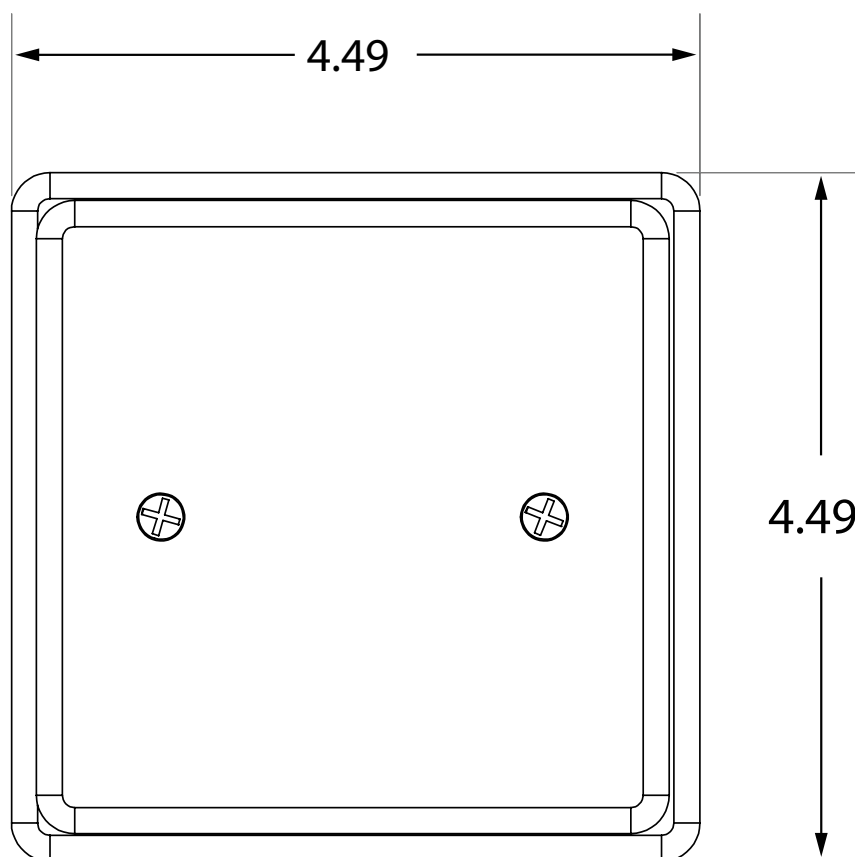

PUSH PLATE - 4 1/2" SQUARE

VARIETIES

P/N	DESCRIPTION	MATERIAL
10PBS45	"PUSH TO OPEN"	Stainless steel 304
10PBS45POD	"PRESS TO OPERATE DOOR"	Stainless steel 304
10PBS451	Text/Logo	Stainless steel 304
10PBS451AL	Text/Alt Logo	Stainless steel 304
10PBS45LL	Logo	Stainless steel 304
10PBS4510	Plain	Stainless steel 304
10PBS45B	White text, blue plate	Stainless steel 304, powder-coated
10PBS451B	White text/logo, blue plate	Stainless steel 304, powder-coated

COMPATIBLE WITH

P/N	DESCRIPTION
10BOX45SQSM	4 1/2" square, surface-mount box
10BOXDQSM	Double-gang, surface-mount box
10BOX45SQFM	4 1/2" square, flush-mount box
10BOXDG4H	Double-gang, non-metallic box
10BOLLARD series	Bollard
not sold by BEA	Single-gang electrical box
not sold by BEA	Double-gang electrical box