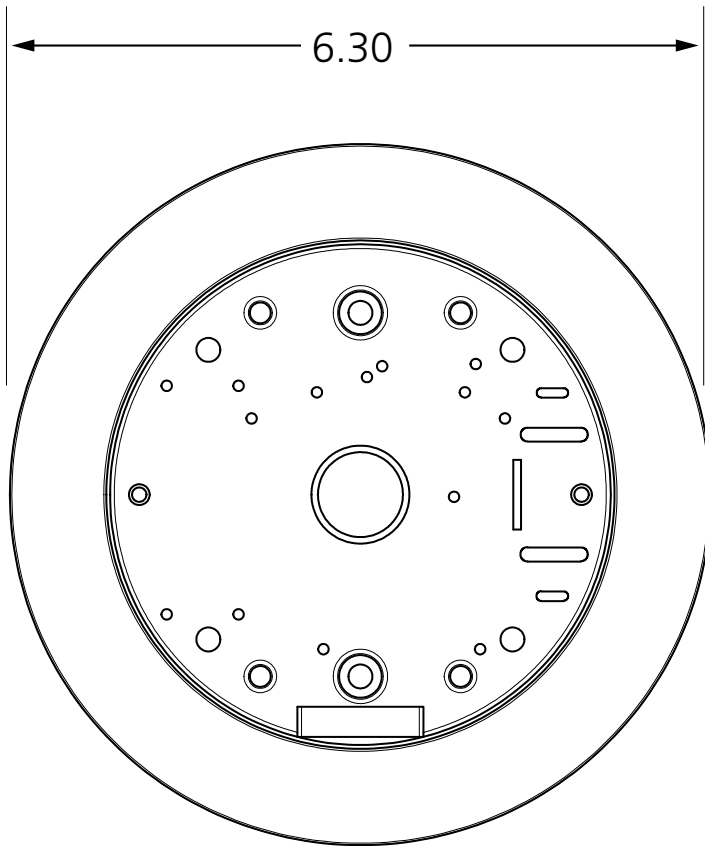

4 1/2" ROUND, FLUSH-MOUNT BOX

VARIETIES

P/N	MATERIAL
10BOX45RNDFM	ABS plastic

COMPATIBLE WITH

4 1/2" round push plate