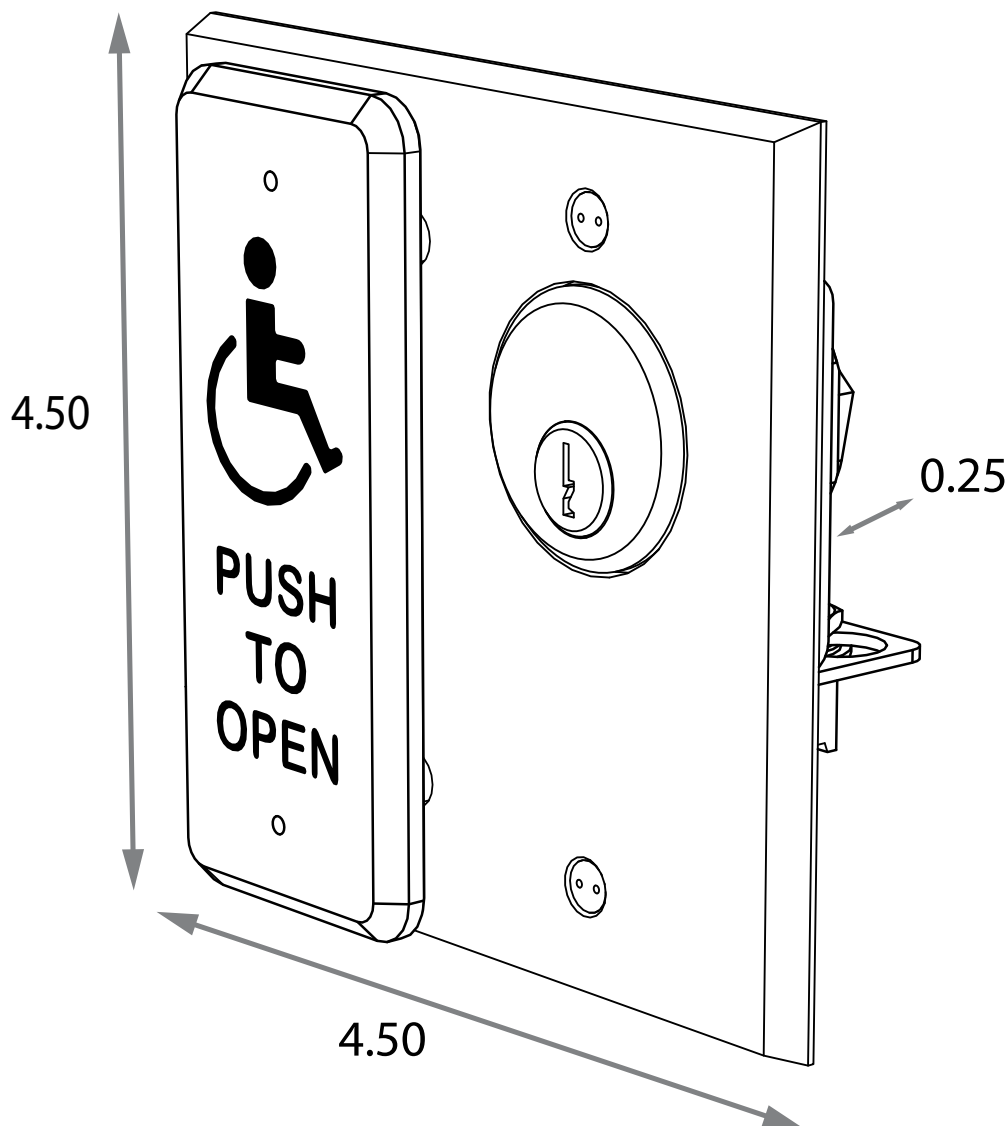

COMBO PLATE

VARIETIES

P/N	DESCRIPTION	MATERIAL
10COMBOPLATEMOM	Momentary	Stainless steel 304
10COMBOPLATE	Maintained	Stainless steel 304

COMPATIBLE WITH

P/N	DESCRIPTION
10BOXDGSM	Double-gang, surface-mount box