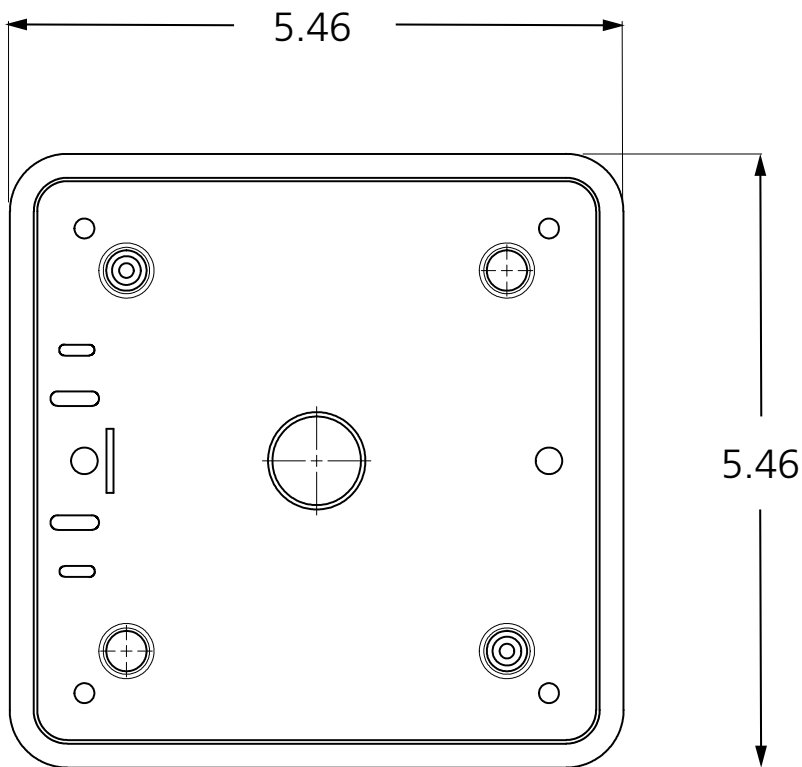

4 3/4" SQUARE, SURFACE-MOUNT BOX

VARIETIES

P/N	MATERIAL
10BOX475SQSM	ABS plastic

COMPATIBLE WITH

4 3/4" square push plate	Vestibule push plate
MS31 (double gang)	MS41 (double gang)
MS51 (double gang)