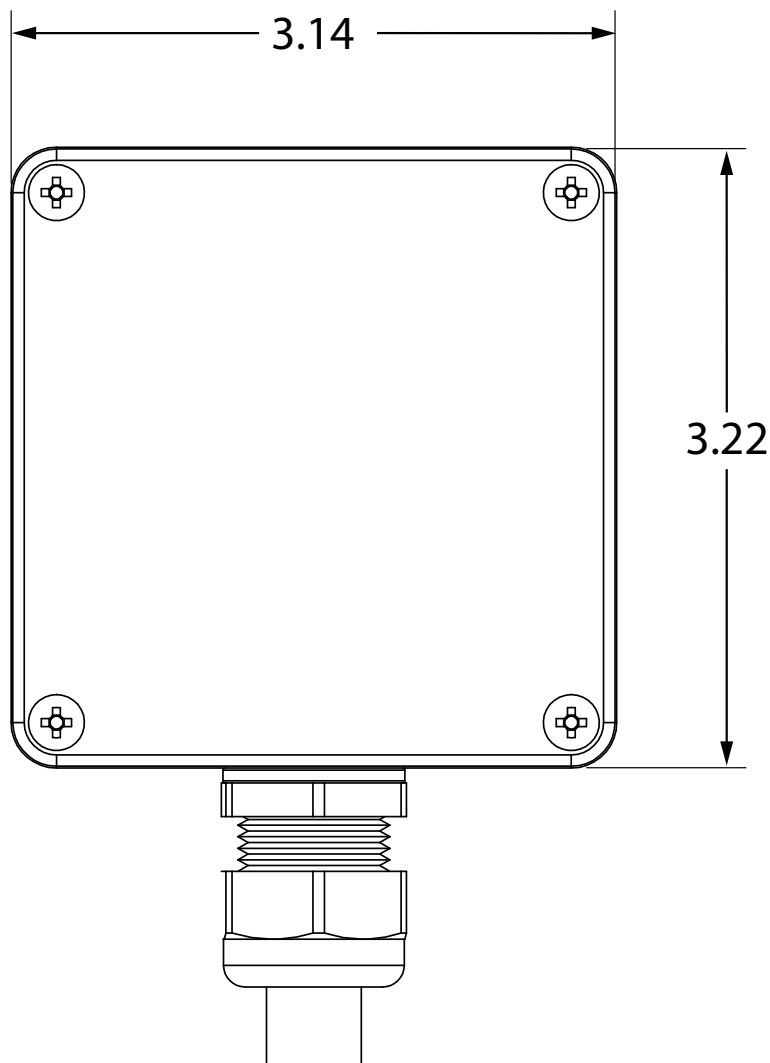

MS09

VARIETIES

P/N	DESCRIPTION	MATERIAL
10MS09TL	Text/Logo	Polycarbonate plastic
10MS09L	Logo	Polycarbonate plastic

COMPATIBLE WITH

P/N	DESCRIPTION
10BOLLARD series	Bollard ("without hole")