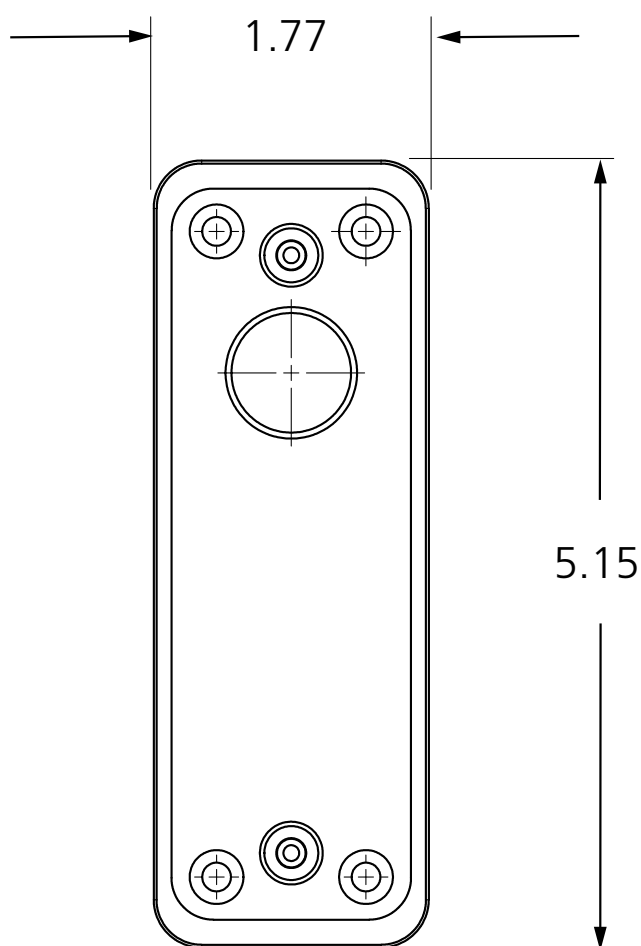

P/N	MATERIAL
10BOXDG4H	ABS plastic

COMPATIBLE WITH

4 1/2" square push plate	6" round push plate
4 3/4" square push plate	6" square push plate
Vestibule push plate	

JAMB, FLUSH-MOUNT BOX

VARIETIES

P/N	MATERIAL
10BOXJAMBFM	ABS plastic

COMPATIBLE WITH

4 3/4" x 1 1/2" jamb push plates

JAMB, SURFACE-MOUNT BOX

VARIETIES

P/N	MATERIAL
10BOXJAMBSM	ABS plastic

COMPATIBLE WITH

4 3/4" x 1 1/2" jamb push plates

JAMB (4 1/2" × 1 3/4") BOX