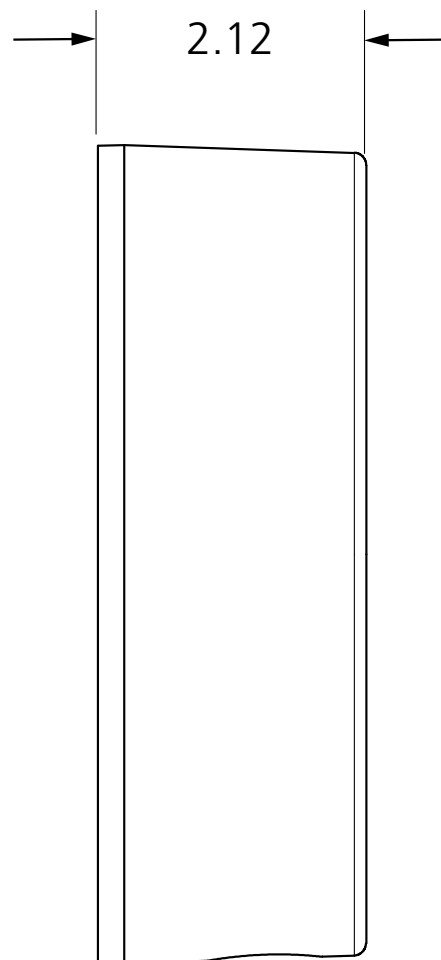

4 3/4" square push plate
Vestibule push plate

6" ROUND, FLUSH-MOUNT BOX

VARIETIES

P/N	MATERIAL
10BOX6RNDFM	ABS plastic

COMPATIBLE WITH

6" round push plate

6" ROUND, SURFACE-MOUNT BOX

VARIETIES