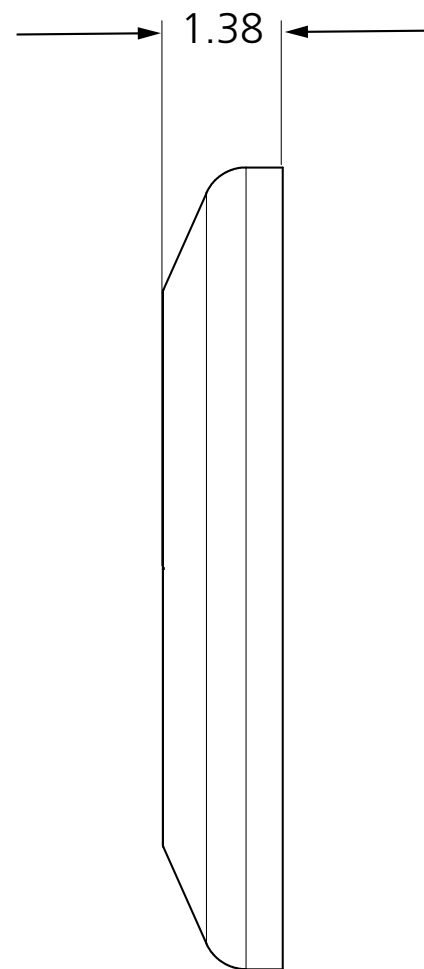

MAGIC SWITCH SURFACE-MOUNT BOX (JAMB)

VARIETIES

P/N	MATERIAL
10MSJAMBSM	MAGIC SWITCH Surface-Mount Box (jamb)

COMPATIBLE WITH

MS31 (jamb)	MS41 (jamb)
MS51 (jamb)	

6" ESCUTCHEON

VARIETIES

P/N	MATERIAL
10ESCUTCHEON	Stainless steel 304