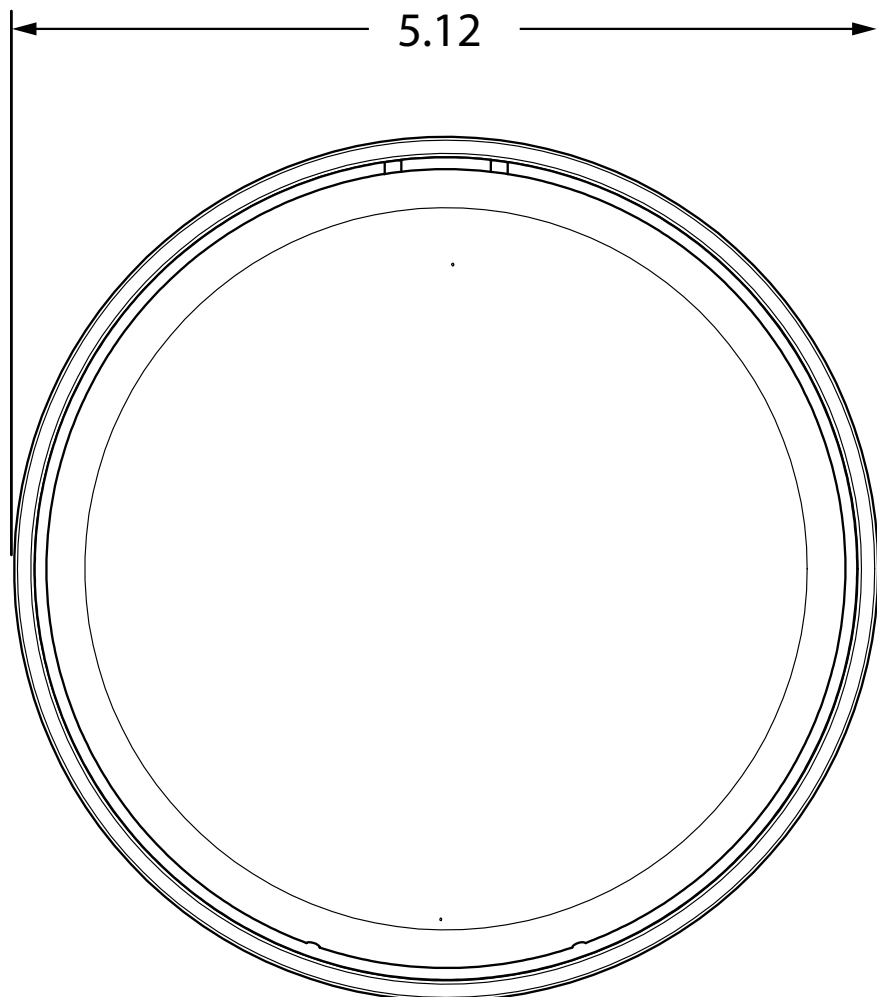

PUSH PLATE - PANTHER

4 3/4" ROUND

VARIETIES

P/N	DESCRIPTION	MATERIAL
10EMR475 10EMR475-900	433 MHZ "PUSH TO OPEN" 900 MHZ "PUSH TO OPEN"	Plate: Stainless steel 304 Housing: ABS plastic
10EMR475L 10EMR475L-900	433 MHZ Logo 900 MHZ Logo	Plate: Stainless steel 304 Housing: ABS plastic
10EMR4751 10EMR4751-900	433 MHZ Text/Logo 900 MHZ Text/Logo	Plate: Stainless steel 304 Housing: ABS plastic

COMPATIBLE WITH

P/N	DESCRIPTION
10BOLLARD series	Bollard <i>*Poor aesthetics, exposure to elements</i>