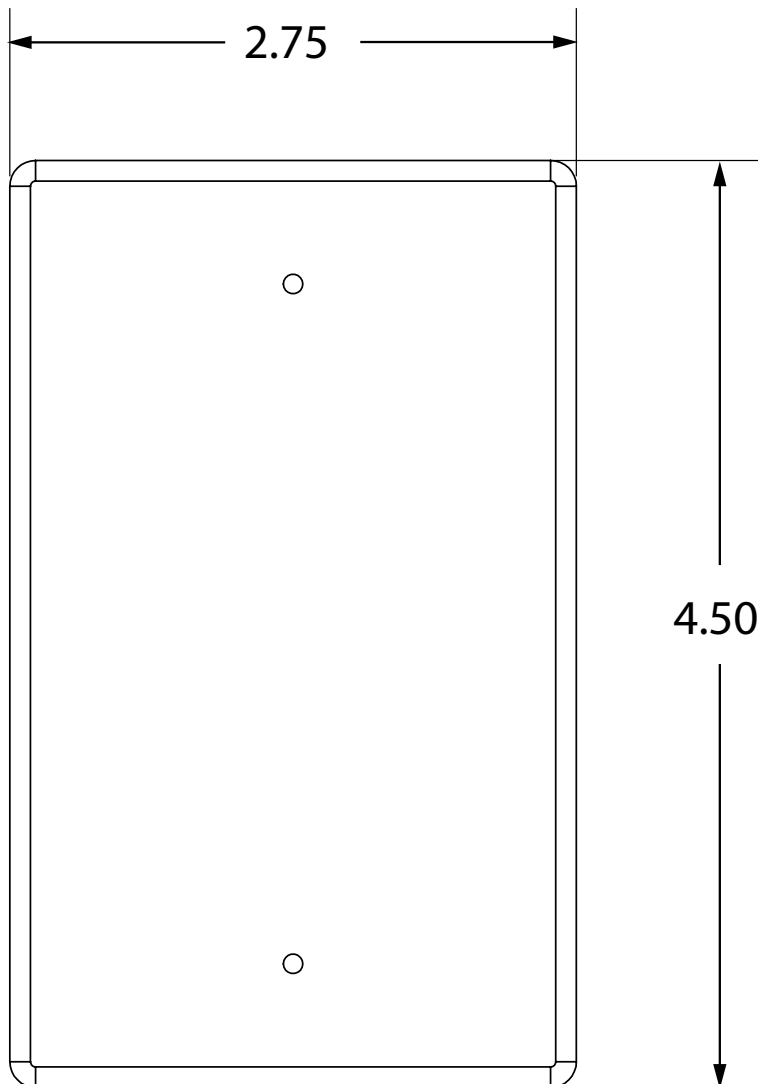

PUSH PLATE - SINGLE-GANG

VARIETIES

P/N	DESCRIPTION	MATERIAL
10PBO241	Text/Logo	Stainless steel 304
10PBO24L	Logo	Stainless steel 304
10PBO2410	Plain	Stainless steel 304
10PBO24E	"PUSH TO EXIT"	Stainless steel 304

COMPATIBLE WITH

P/N	DESCRIPTION
10BOX24SGSM	Single-gang, surface-mount box
not sold by BEA	Single-gang electrical box
10BOLLARD series	Bollard <i>*Poor aesthetics, exposure to elements</i>