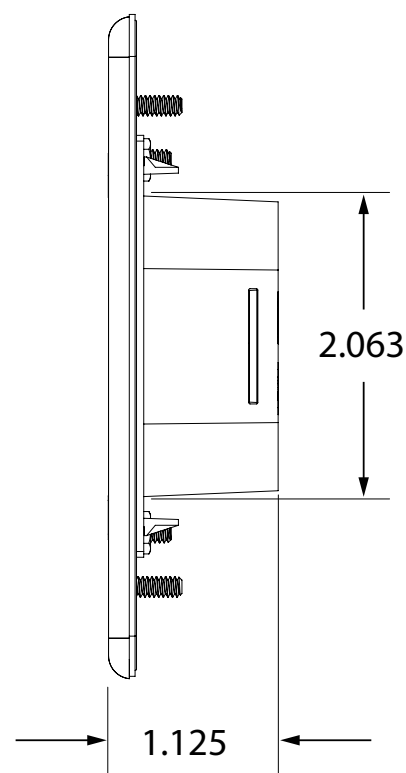

Please refer to the appropriate User's Guide or Cut Sheet for more information regarding the products.

DEVICES

4 ½" ROUND	3	MS31 (6" ROUND)	20
4 ½" SQUARE	4	MS41 (JAMB)	21
4 ¾" SQUARE	5	MS41 (SINGLE GANG)	22
6" ROUND	6	MS41 (4 ½" SQUARE)	23
6" SQUARE	7	MS41 (6" ROUND)	24
SINGLE GANG	8	MS51 (JAMB)	25
4 ¾" × 1 ½" JAMB	9	MS51 (SINGLE-GANG)	26
4 ½" × 1 ¾" JAMB	10	MS51 (DOUBLE-GANG)	27
VESTIBULE	11	MS51 (6" ROUND)	28
LPR36	12	ACCESS CONTROL PUSH BUTTONS	29
PANTHER 4 ¾" ROUND	13	PNEUMATIC PUSH BUTTONS (SINGLE GANG)	30
PANTHER 4 ¾" SQUARE	14	PNEUMATIC PUSH BUTTONS (JAMB)	31
PANTHER 6" ROUND	15	PIEZO BUTTON	32
MS09	16	KEYSWITCHES (SINGLE GANG)	33
MS31 (JAMB)	17	KEYSWITCHES (JAMB)	34
MS31 (SINGLE GANG)	18	COMBO PLATE	35
MS31 (DOUBLE GANG)	19	KEYPADS	36

COMPATIBLE WITH

P/N	DESCRIPTION
10MSBOXJAMBSM	MAGIC SWITCH Surface-Mount Box (jamb) - <i>recommended</i>
10BOXJAMBST	4 1/2" x 1 3/4" jamb box

MS41 (SINGLE-GANG)

VARIETIES

P/N	DESCRIPTION	MATERIAL
10MS41-S	text + hand	Plate: stainless steel Cube: polyethelene plastic Center square: polycarbonate plastic LED ring cover: lexan
10MS41-SA	text + accessibility logo	Plate: stainless steel Cube: polyethelene plastic Center square: polycarbonate plastic LED ring cover: lexan
10MS41-SP	plain	Plate: stainless steel Cube: polyethelene plastic Center square: polycarbonate plastic LED ring cover: lexan

COMPATIBLE WITH

P/N	DESCRIPTION
10MSBOXSGSM	MAGIC SWITCH Surface-Mount Box (single gang) - <i>recommended</i>
10BOX24SGSM	Single-gang, surface-mount box

MS41 (4 1/2" SQUARE)

VARIETIES

P/N	DESCRIPTION	MATERIAL
10MS41-D	text + hand	Plate: stainless steel Cube: polyethelene plastic Center square: polycarbonate plastic LED ring cover: lexan
10MS41-DA	text + accessibility logo	Plate: stainless steel Cube: polyethelene plastic Center square: polycarbonate plastic LED ring cover: lexan
10MS41-DP	plain	Plate: stainless steel Cube: polyethelene plastic Center square: polycarbonate plastic LED ring cover: lexan