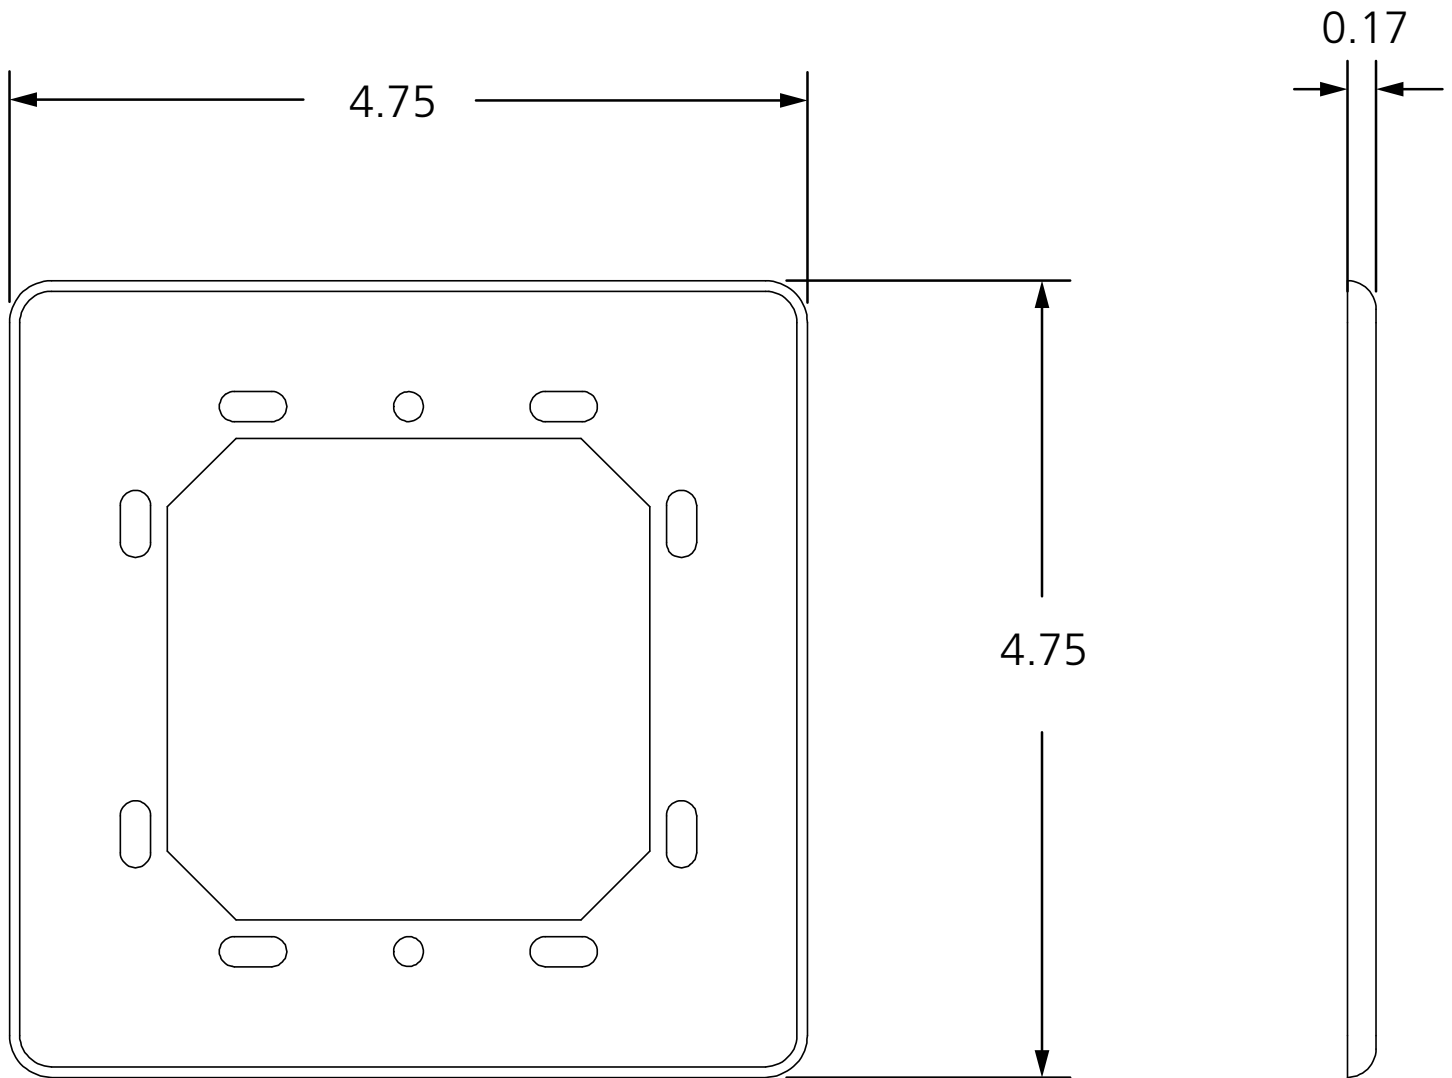

BRINGC

VARIETIES

P/N	MATERIAL
10BRINGC	Stainless steel 304