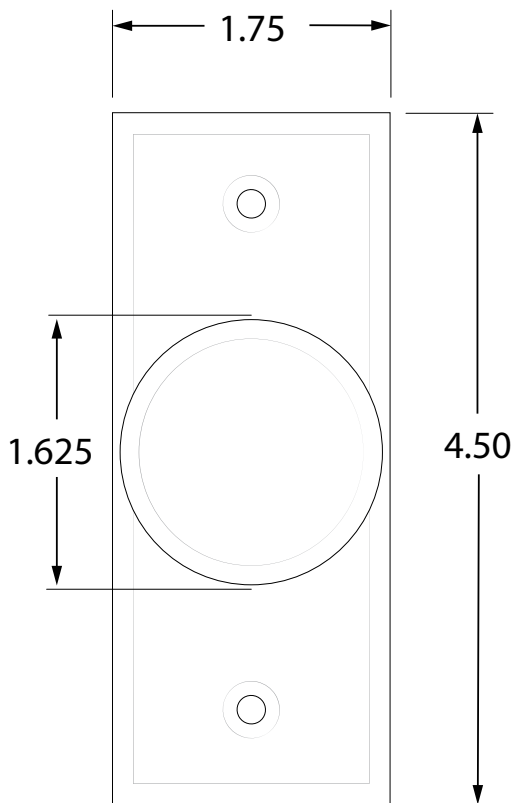

PNEUMATIC PUSH BUTTONS (JAMB)

10ACPBDA3
10ACPBDA7
10ACPBDA11