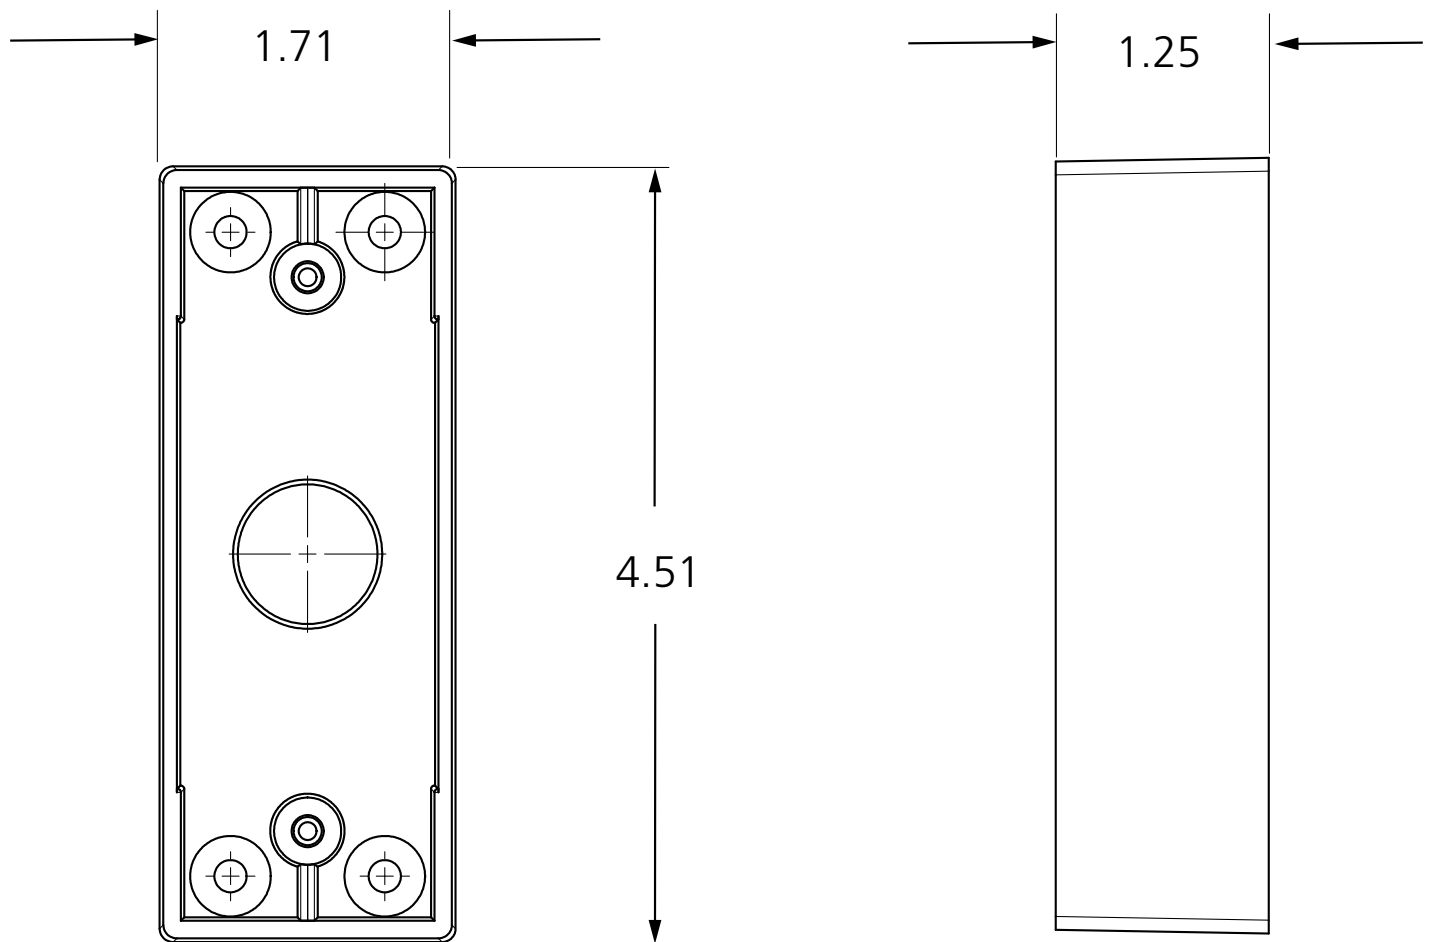

COMPATIBLE WITH

4 3/4" x 1 1/2" jamb push plates

JAMB, SURFACE-MOUNT BOX

VARIETIES

P/N	MATERIAL
10BOXJAMBSM	ABS plastic

COMPATIBLE WITH

4 3/4" x 1 1/2" jamb push plates

JAMB (4 1/2" × 1 3/4") BOX