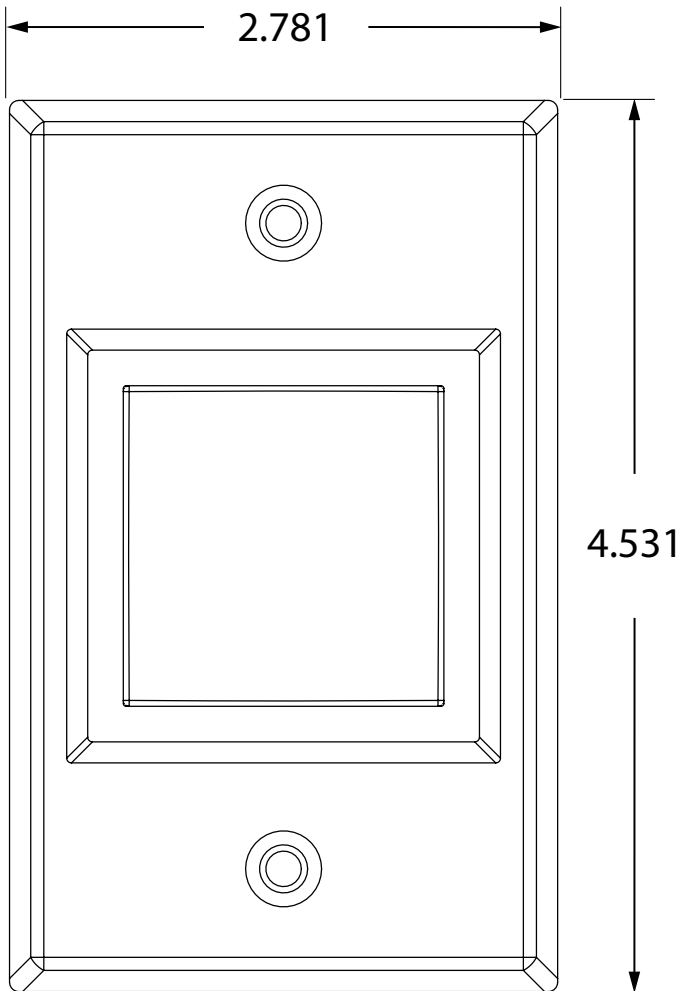

ACCESS CONTROL PUSH BUTTONS

VARIETIES

P/N	DESCRIPTION	MATERIAL
10ACPSS1	Text	Stainless steel 304
10PTLBUTTON	Text	Stainless steel 304

COMPATIBLE WITH

P/N	DESCRIPTION
10BOX24SGSM	Single-gang, surface-mount box
not sold by BEA	Single-gang electrical box <i>*requires box modification</i>