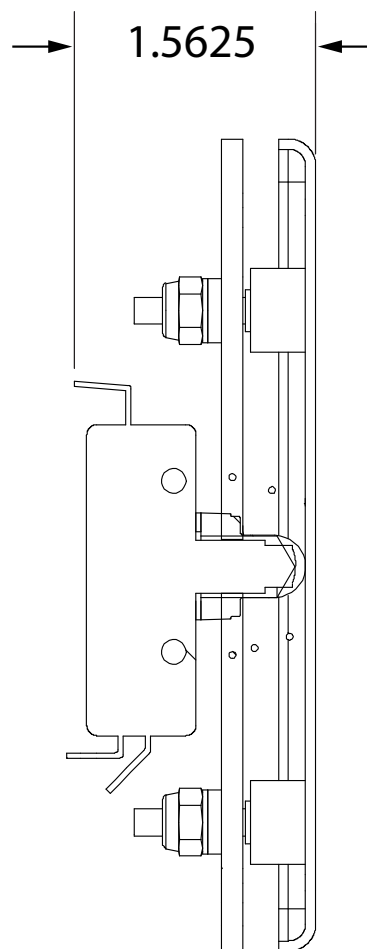

PUSH PLATE - JAMB (4 3/4" × 1 1/2")

(with or without microswitch)

VARIETIES

P/N	DESCRIPTION	MATERIAL
10PBJ	"PUSH TO OPEN"	Stainless steel 304
10PBJ1	Text/Logo	Stainless steel 304
10PBJLL	Logo	Stainless steel 304
10PBJE	"PUSH TO EXIT"	Stainless steel 304
10PBJ1B	White text/logo, blue plate	Stainless steel 304, powder-coated
10PBJ10	Plain	Stainless steel 304
10PBJM1	Text/Logo	Stainless steel 304
10PBJML	Logo	Stainless steel 304

COMPATIBLE WITH

P/N	DESCRIPTION
10BOXJAMBSM	Jamb, surface-mount box
10BOXJAMBFM	Jamb, flush-mount box