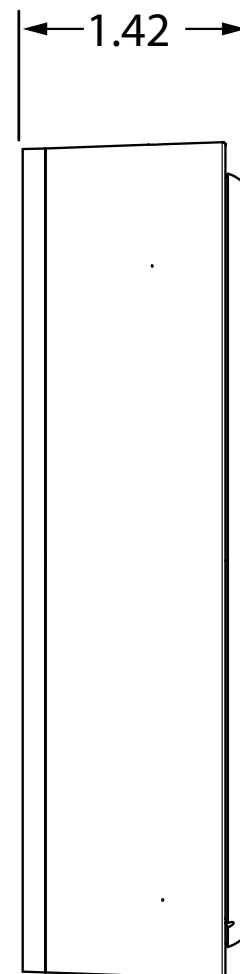

PUSH PLATE - PANTHER

4 3/4" ROUND

VARIETIES

P/N	DESCRIPTION	MATERIAL
10EMR475 10EMR475-900	433 MHZ "PUSH TO OPEN" 900 MHZ "PUSH TO OPEN"	Plate: Stainless steel 304 Housing: ABS plastic
10EMR475L 10EMR475L-900	433 MHZ Logo 900 MHZ Logo	Plate: Stainless steel 304 Housing: ABS plastic
10EMR4751 10EMR4751-900	433 MHZ Text/Logo 900 MHZ Text/Logo	Plate: Stainless steel 304 Housing: ABS plastic

COMPATIBLE WITH

P/N	DESCRIPTION
10BOLLARD series	Bollard <i>*Poor aesthetics, exposure to elements</i>