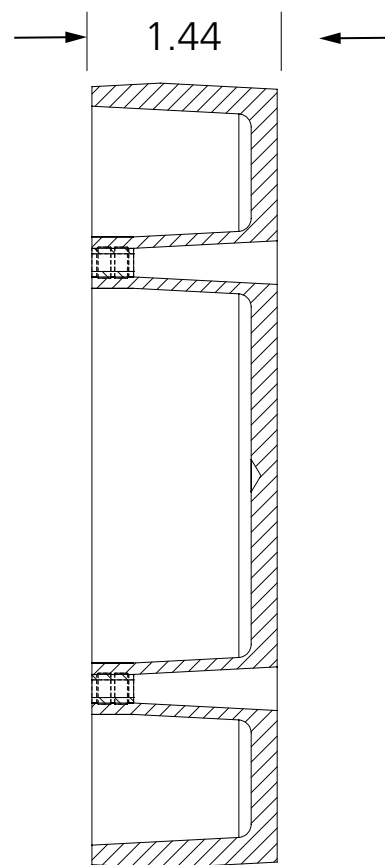

MAGIC SWITCH SURFACE-MOUNT BOX (6" ROUND)

VARIETIES

P/N	MATERIAL
10MSRNDSM	MAGIC SWITCH Surface-Mount Box (6" round)

COMPATIBLE WITH

MS31 (6" round)	MS41 (6" round)
MS51 (6" round)