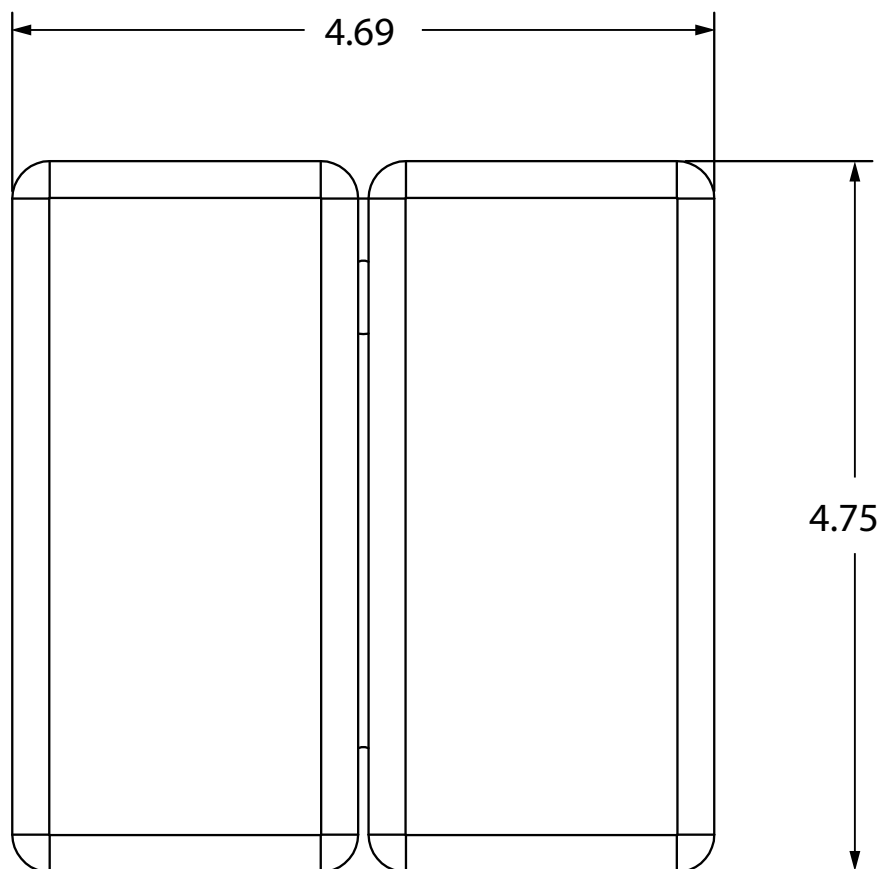

PUSH PLATE - VESTIBULE

VARIETIES

P/N	DESCRIPTION	MATERIAL
10PBDGP1	Text/Logo	Stainless steel 304

COMPATIBLE WITH

P/N	DESCRIPTION
10BOX475SQSM	4 3/4" square, surface-mount box (adapter ring 50.5016 required)
10BOX475SQSMEBA	4 3/4" square, easy battery access box (adapter ring 50.5016 required)
10BOX475SQFM	4 3/4" square, flush-mount box (adapter ring 50.5016 required)
10BOXDG4H	Double-gang, non-metallic box (adapter ring 50.5016 required)
10BOLLARD series	Bollard
not sold by BEA	Single-gang electrical box
10BOXDGSM	Double-gang, surface-mount box (adapter ring 50.5016 required) <i>*Poor aesthetics, potential for vandalism</i>
not sold by BEA	Double-gang electrical box (adapter ring 50.5016 required) <i>*Potential for vandalism</i>