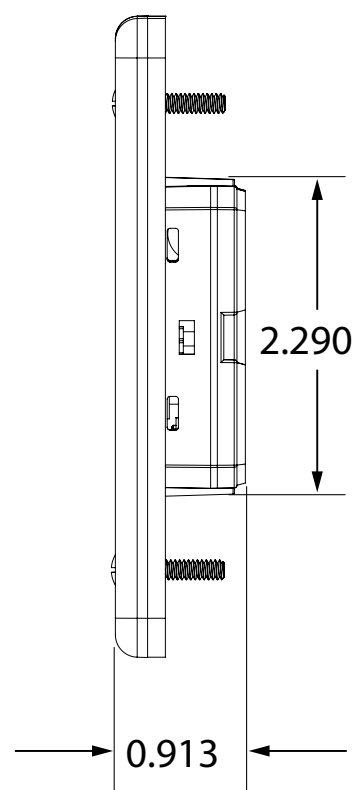

MS31 (DOUBLE-GANG)

VARIETIES

P/N	DESCRIPTION	MATERIAL
10MS31U-B	black, text+logo	Plate, LED cover: polycarbonate plastic Cube: polyethelene plastic
10MS31U-W	white, text+logo	Plate, LED cover: polycarbonate plastic Cube: polyethelene plastic
10MS31U-G	gray, text+logo	Plate, LED cover: polycarbonate plastic Cube: polyethelene plastic

COMPATIBLE WITH

P/N	DESCRIPTION
10MSBOXDGSM	MAGIC SWITCH Surface-Mount Box (double gang) - <i>recommended</i>
10BOXDGSM	Double-gang, surface-mount box
10BOX45SQSM	4 1/2" square, surface-mount box (must use adapter bracket)
10BOX475SQSM	4 3/4" square, surface-mount box (must use adapter bracket)
10BOX45SQFM	4 1/2" square, flush-mount box (must use adapter bracket)
not sold by BEA	Double-gang electrical box