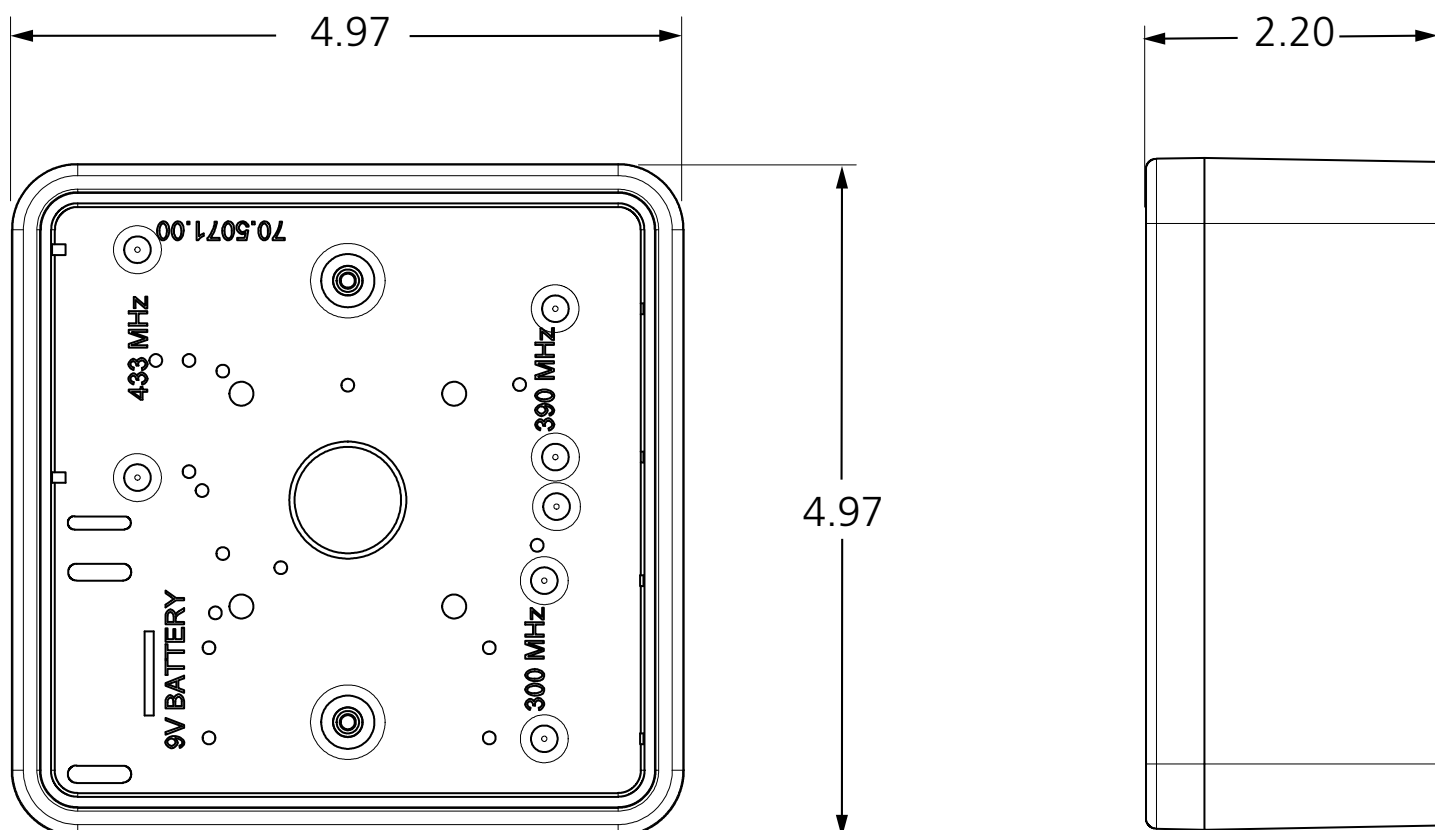

4 1/2" SQUARE, SURFACE-MOUNT BOX

VARIETIES

P/N	MATERIAL
10BOX45SQSM	ABS plastic

COMPATIBLE WITH

4 1/2" square push plate	MS31 (double gang)
MS41 (double gang)	MS51 (double gang)