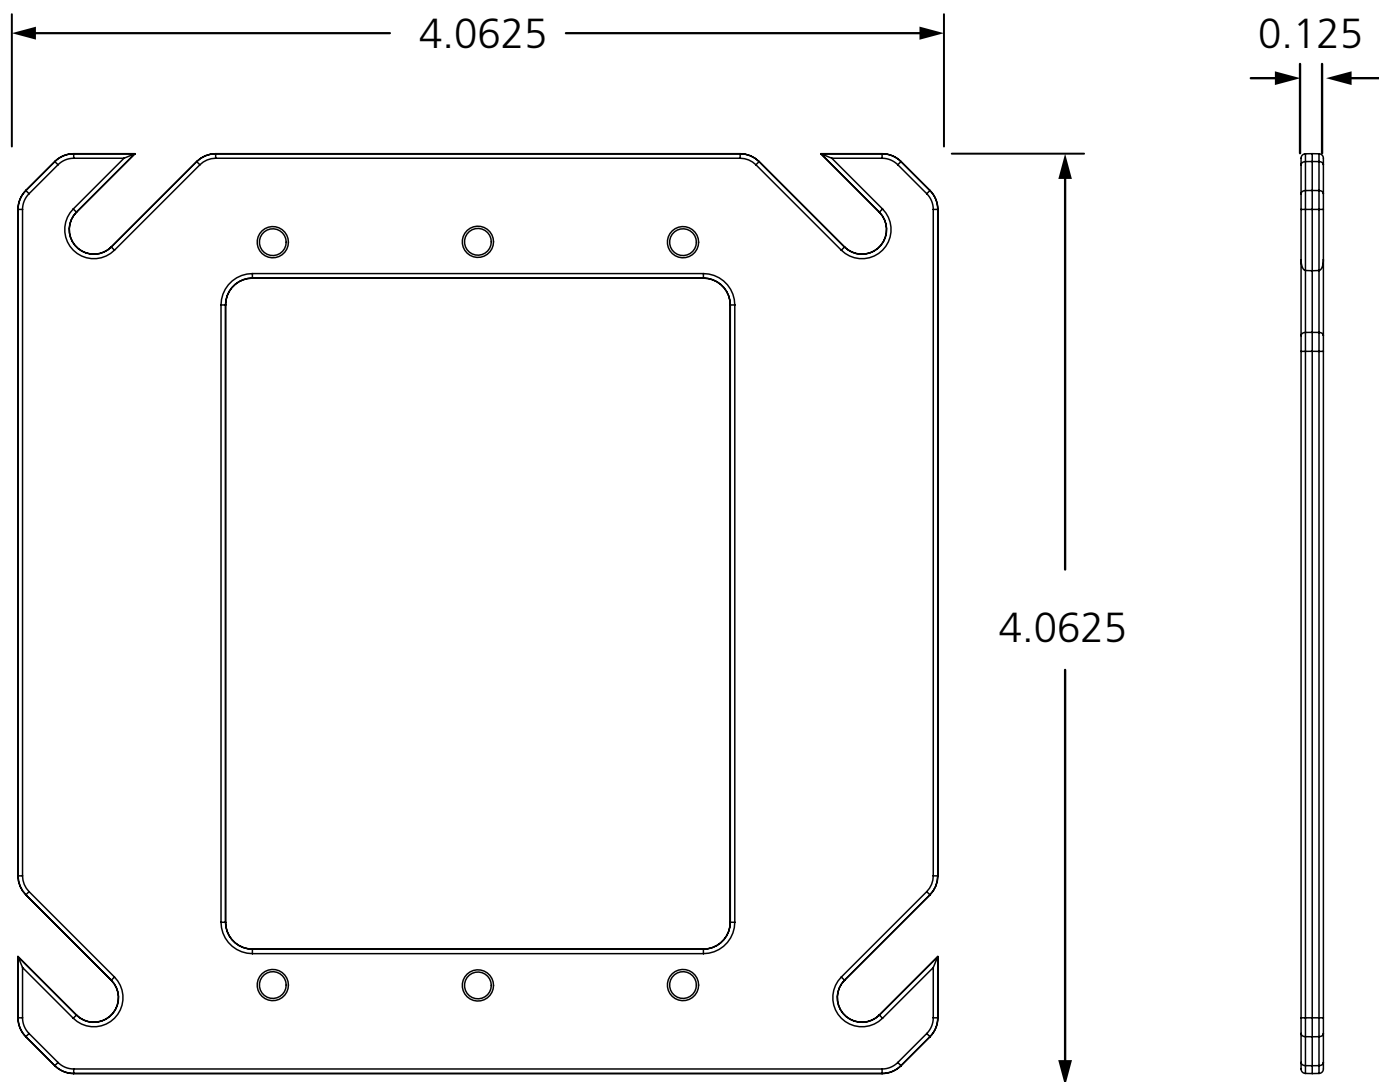

ADAPTER BRACKET

VARIETIES

P/N	MATERIAL
70.5236	25% GF nylon

COMPATIBLE WITH

MS31 (double-gang)	MS41 (4 1/2" square)
MS31 (6" round)	MS41 (6" round)