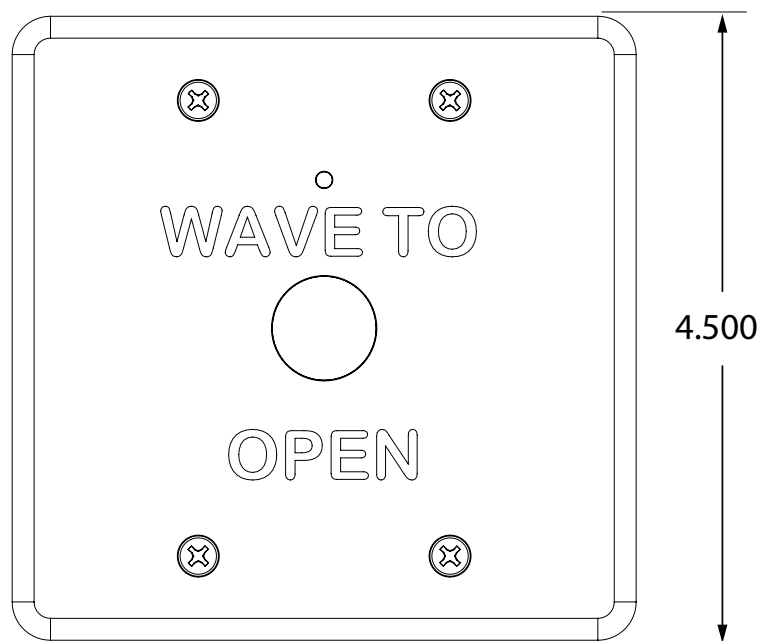

COMPATIBLE WITH

P/N	DESCRIPTION
10MSBOXJAMBSM	MAGIC SWITCH Surface-Mount Box (jamb) - <i>recommended</i>
10BOXJAMBST	4 1/2" x 1 3/4" jamb box

MS51 (SINGLE-GANG)

VARIETIES

P/N	DESCRIPTION	MATERIAL
10MS51-S 10MS51W-S	text + hand	Face plate: stainless steel Back plate: polycarbonate plastic
10MS51-SA 10MS51W-SA	text + accessibility logo	Face plate: stainless steel Back plate: polycarbonate plastic
10MS51-SP 10MS51W-SP	plain	Face plate: stainless steel Back plate: polycarbonate plastic
10MS51-ST 10MS51W-ST	text only	Face plate: stainless steel Back plate: polycarbonate plastic

COMPATIBLE WITH

P/N	DESCRIPTION
10MSBOXSGSM	MAGIC SWITCH Surface-Mount Box (single gang) - <i>recommended</i>
10BOX24SGSM	Single-gang, surface-mount box

MS51 (DOUBLE-GANG)

VARIETIES

P/N	DESCRIPTION	MATERIAL
10MS51-D 10MS51W-D	text + hand	Face plate: stainless steel Back plate: polycarbonate plastic
10MS51-DA 10MS51W-DA	text + accessibility logo	Face plate: stainless steel Back plate: polycarbonate plastic
10MS51-DP 10MS51W-DP	plain	Face plate: stainless steel Back plate: polycarbonate plastic
10MS51-DT 10MS51W-DT	text only	Face plate: stainless steel Back plate: polycarbonate plastic