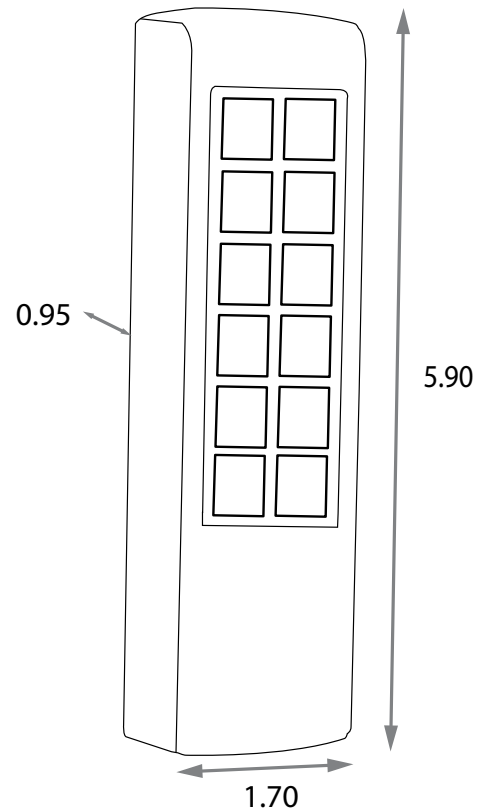

10KEYPADUSL

VARIETIES

P/N	DESCRIPTION	MATERIAL
10KEYPADU	Universal keypad	Stainless steel 304
10KEYPADUSL	Universal slim-line keypad	Stainless steel 304