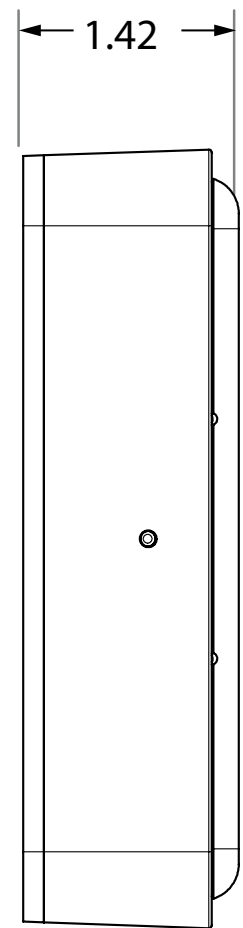

PUSH PLATE - PANTHER

4 3/4" SQUARE

VARIETIES

P/N	DESCRIPTION	MATERIAL
10EMS475 10EMS475-900	433 MHZ "PUSH TO OPEN" 900 MHZ "PUSH TO OPEN"	Plate: Stainless steel 304 Housing: ABS plastic
10EMS475L 10EMS475L-900	433 MHZ Logo 900 MHZ Logo	Plate: Stainless steel 304 Housing: ABS plastic
10EMS4751 10EMS4751-900	433 MHZ Text/Logo 900 MHZ Text/Logo	Plate: Stainless steel 304 Housing: ABS plastic

COMPATIBLE WITH

P/N	DESCRIPTION
10BOLLARD series	Bollard