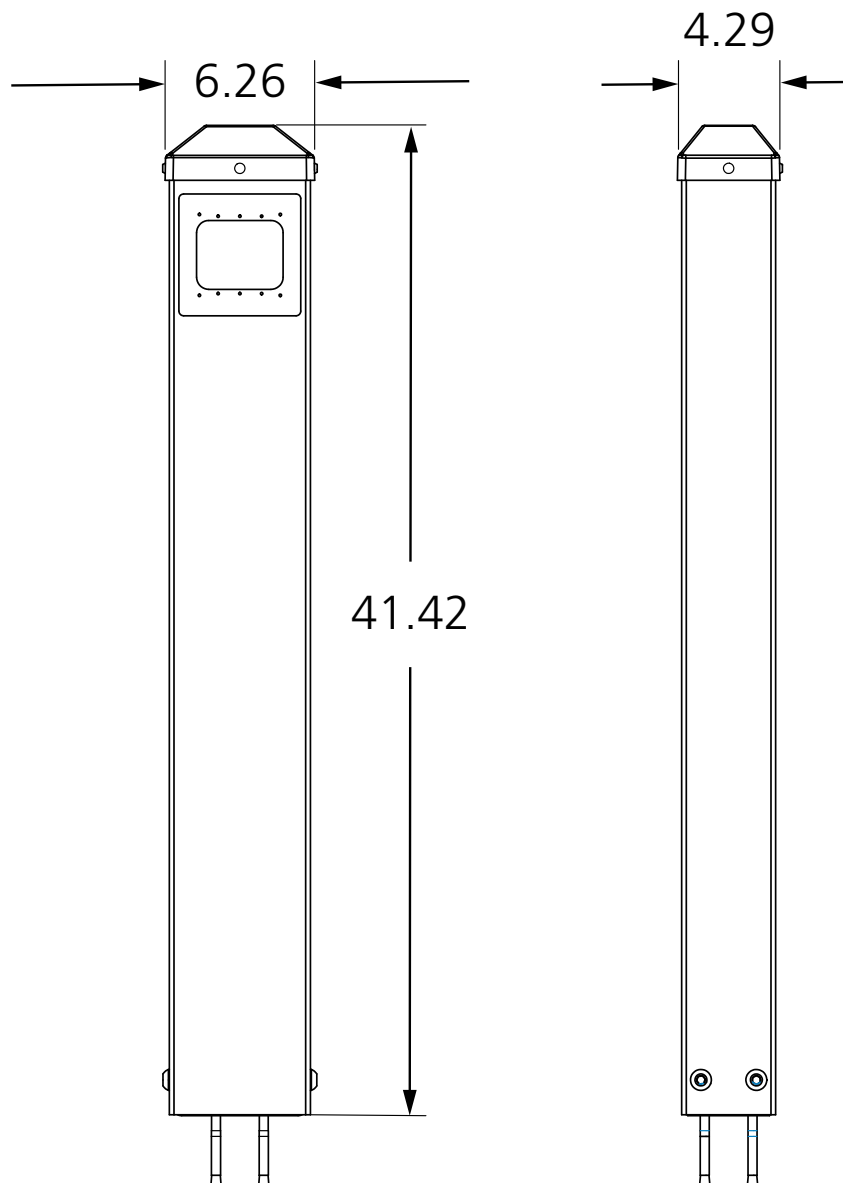

COMPATIBLE WITH

6" round push plate

4 1/2" ESCUTCHEON

VARIETIES

P/N	MATERIAL
10ESCUTCHEON45	Stainless steel 304

COMPATIBLE WITH

4 1/2" round push plate

BOLLARD