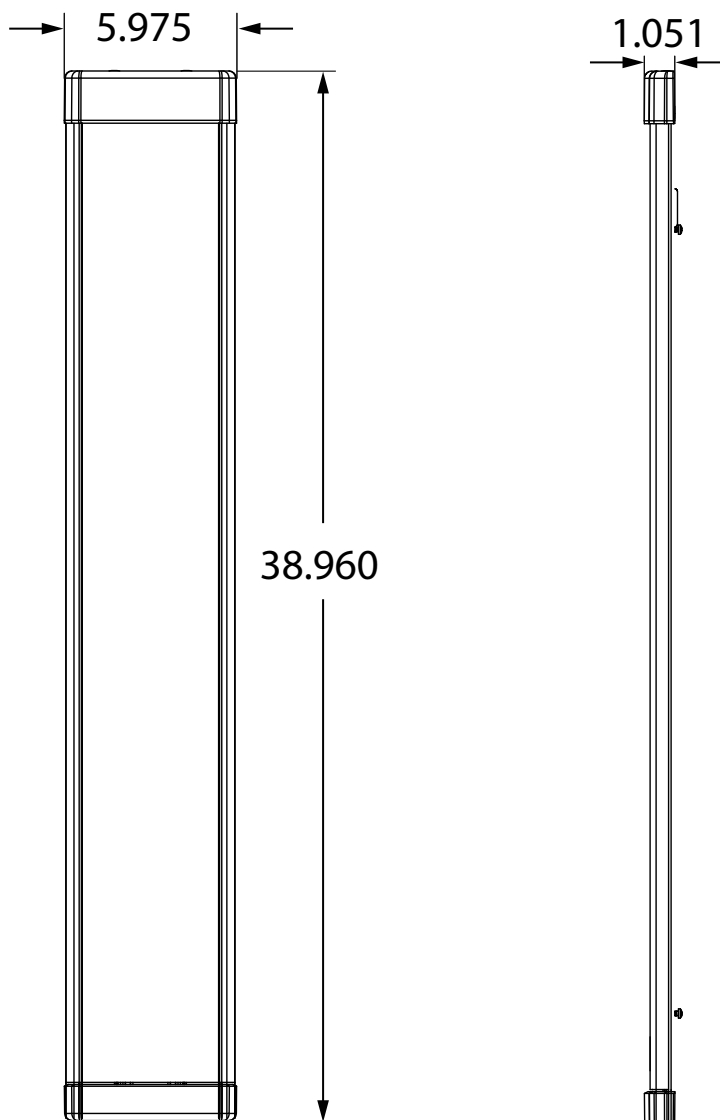

PUSH PLATE - LPR36

VARIETIES

P/N	DESCRIPTION	MATERIAL
10LPR36-300 10LPR36-433 10LPR36-900	300 MHZ Text/Logo 433 MHZ Text/Logo 900 MHZ Text/Logo	Plate: Stainless steel 304 w/aluminum construction Caps: ABS plastic
10LPR36L-300 10LPR36L-433 10LPR36L-900	300 MHZ Logo 433 MHZ Logo 900 MHZ Logo	Plate: Stainless steel 304 w/aluminum construction Caps: ABS plastic
10LPR36-HW	Hardwired, text/logo	Plate: Stainless steel 304 w/aluminum construction Caps: ABS plastic
10LPR36L-HW	Hardwired, logo	Plate: Stainless steel 304 w/aluminum construction Caps: ABS plastic

COMPATIBLE WITH

P/N	DESCRIPTION
10BOLLARDXXXWOH	Bollard ("without hole")