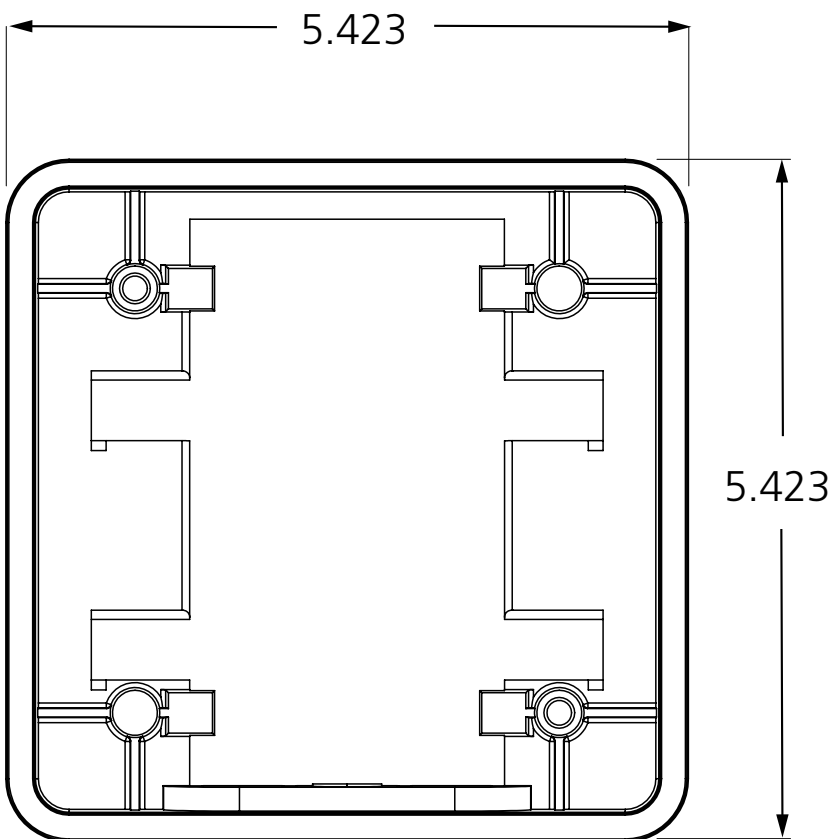

VARIETIES

P/N	MATERIAL
10BOX475SQFM	ABS plastic

COMPATIBLE WITH

4 3/4" square push plate
Vestibule push plate

4 3/4" SQUARE, SURFACE-MOUNT BOX

VARIETIES

P/N	MATERIAL
10BOX475SQSM	ABS plastic

COMPATIBLE WITH

4 3/4" square push plate	Vestibule push plate
MS31 (double gang)	MS41 (double gang)
MS51 (double gang)	

4 3/4" SQUARE, EASY BATTERY ACCESS BOX

VARIETIES

P/N	MATERIAL
10BOX475SQSMEBA	ABS plastic

COMPATIBLE WITH