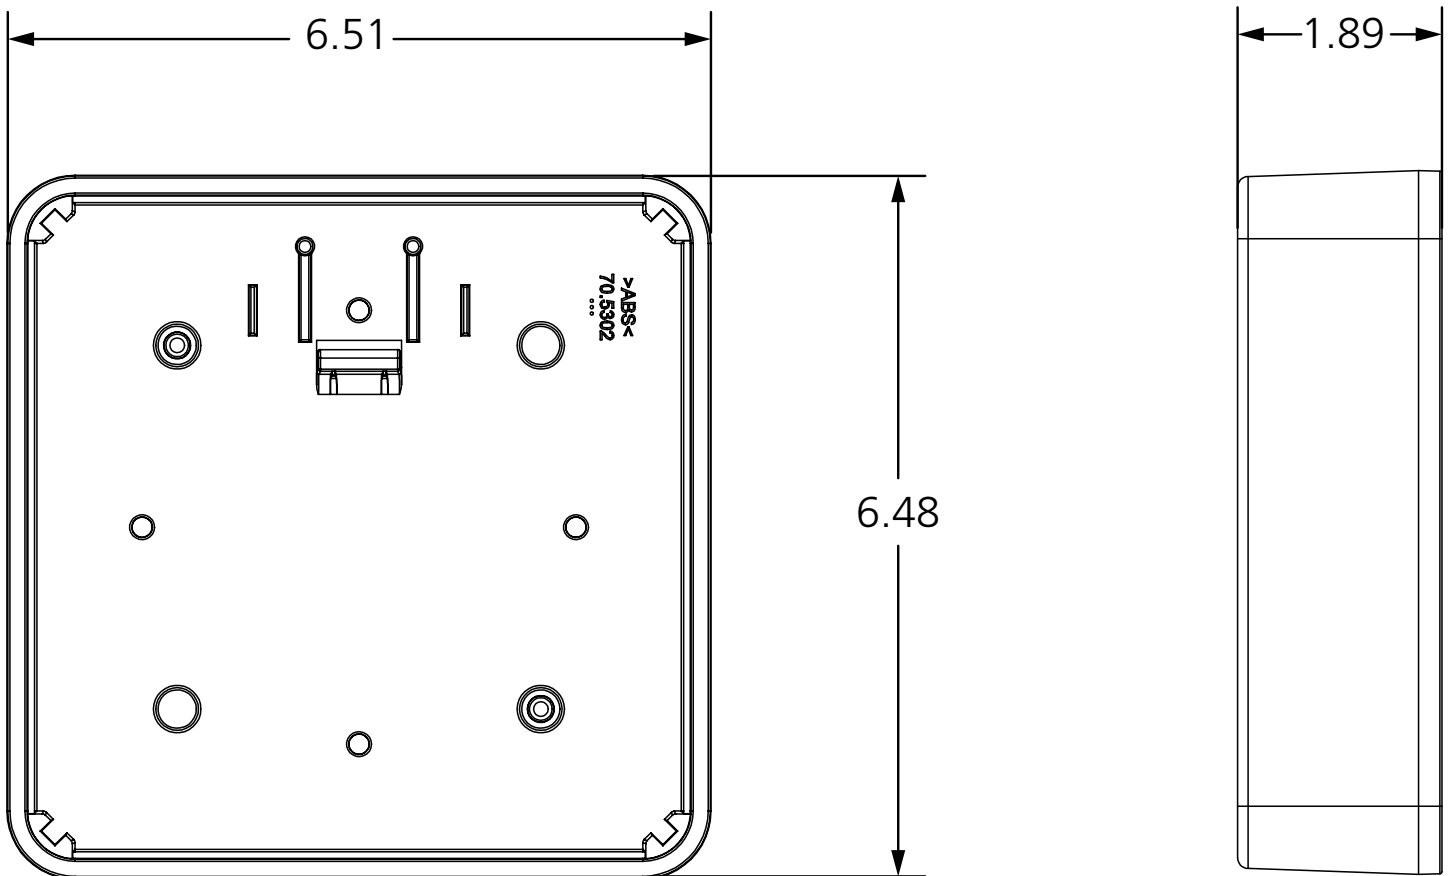

6" SQUARE, SURFACE-MOUNT BOX

VARIETIES

P/N	MATERIAL
10BOX6SQSM	ABS plastic

COMPATIBLE WITH

6" square push plate