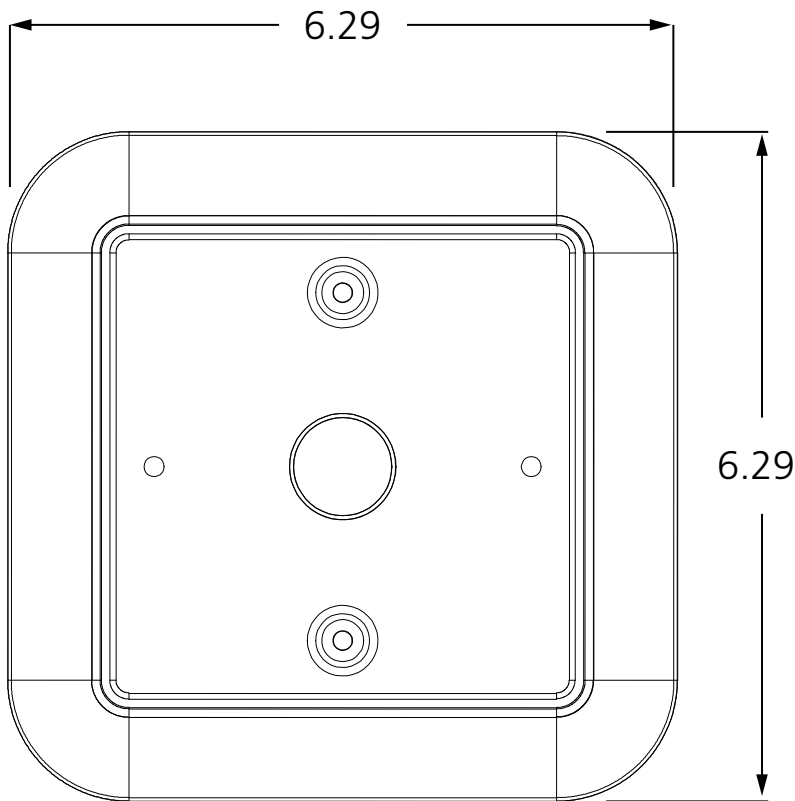

4 1/2" SQUARE, FLUSH-MOUNT BOX

VARIETIES

P/N	MATERIAL
10BOX45SQFM	ABS plastic

COMPATIBLE WITH

4 1/2" square push plate	MS31 (double gang)
MS41 (double gang)	MS51 (double gang)