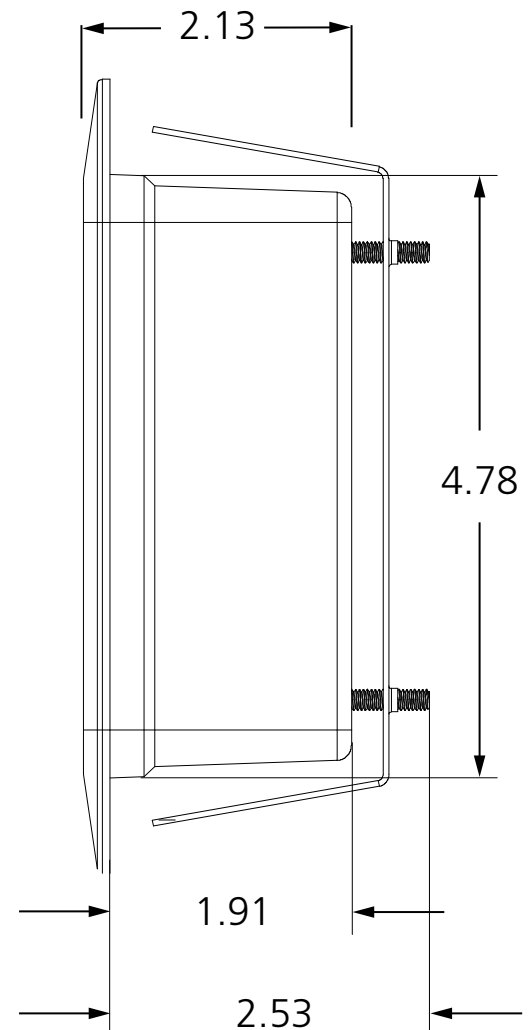

4 1/2" ROUND, FLUSH-MOUNT BOX

VARIETIES

P/N	MATERIAL
10BOX45RNDFM	ABS plastic

COMPATIBLE WITH

4 1/2" round push plate

4 1/2" ROUND, SURFACE-MOUNT BOX

VARIETIES

P/N	MATERIAL
10BOX45RNDSM	ABS plastic

COMPATIBLE WITH

4 1/2" round push plate

4 1/2" SQUARE, FLUSH-MOUNT BOX

VARIETIES

P/N	MATERIAL
10BOX45SQFM	ABS plastic

COMPATIBLE WITH

4 1/2" square push plate	MS31 (double gang)
MS41 (double gang)	MS51 (double gang)