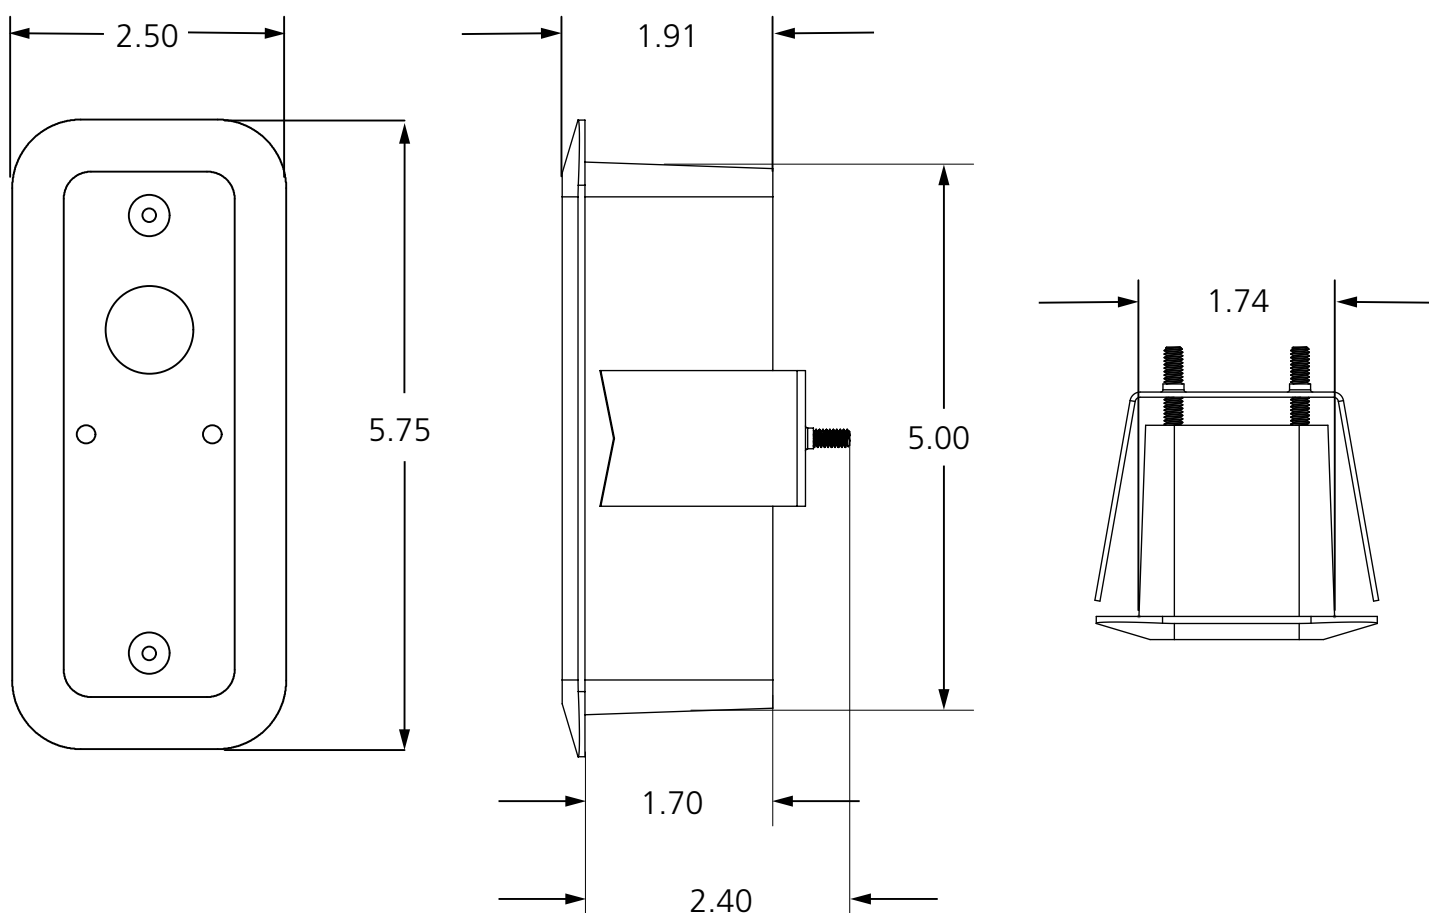

JAMB, FLUSH-MOUNT BOX

VARIETIES

P/N	MATERIAL
10BOXJAMBFM	ABS plastic

COMPATIBLE WITH

4 3/4" x 1 1/2" jamb push plates