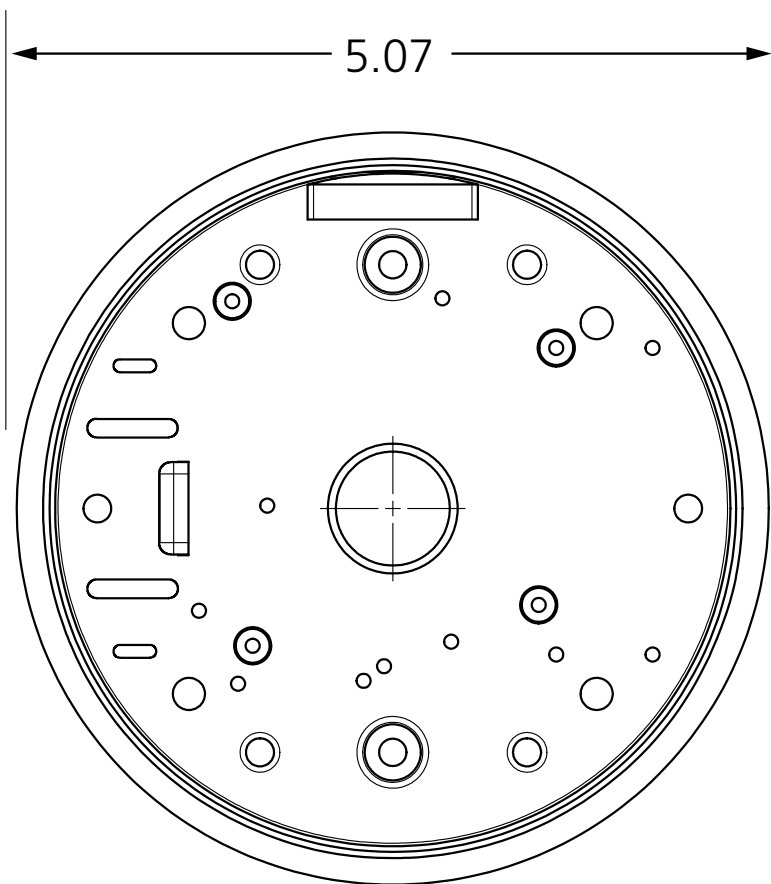

4 1/2" ROUND, FLUSH-MOUNT BOX

VARIETIES

P/N	MATERIAL
10BOX45RNDFM	ABS plastic

COMPATIBLE WITH

4 1/2" round push plate

4 1/2" ROUND, SURFACE-MOUNT BOX

VARIETIES

P/N	MATERIAL
10BOX45RNDSM	ABS plastic