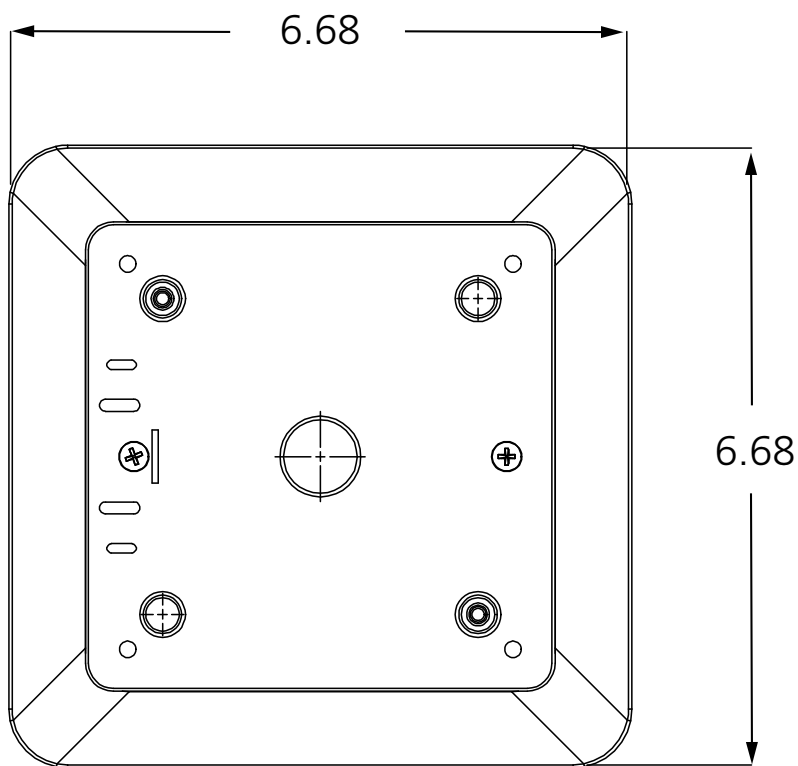

4 1/2" SQUARE, SURFACE-MOUNT BOX

VARIETIES

P/N	MATERIAL
10BOX45SQSM	ABS plastic

COMPATIBLE WITH

4 1/2" square push plate	MS31 (double gang)
MS41 (double gang)	MS51 (double gang)

4 3/4" SQUARE, FLUSH-MOUNT BOX