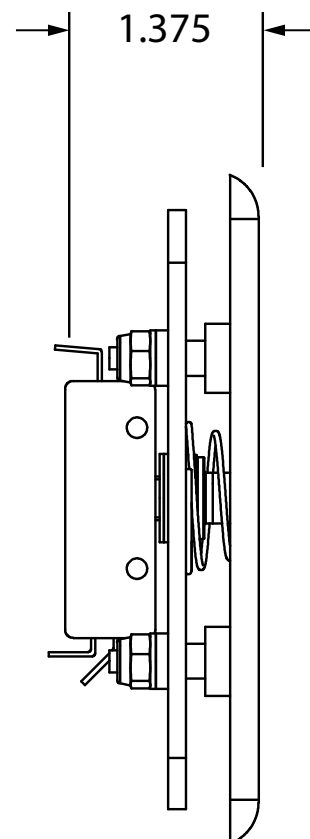

PUSH PLATE - 4 1/2" ROUND

VARIETIES

P/N	DESCRIPTION	MATERIAL
10PBR45	"PUSH TO OPEN"	Stainless steel 304
10PBR451	Text/Logo	Stainless steel 304
10PBR45LL	Logo	Stainless steel 304
10PBR4510	Plain	Stainless steel 304

COMPATIBLE WITH

P/N	DESCRIPTION
10BOX45RNDISM	4 1/2" round, surface-mount box
10BOX45RNDIFM	4 1/2" round, flush-mount box
not sold by BEA	Single-gang electrical box
10BOLLARD series	Bollard <i>*Poor aesthetics, exposure to elements</i>

PUSH PLATE - 4 1/2" SQUARE

VARIETIES

P/N	DESCRIPTION	MATERIAL
10PBS45	"PUSH TO OPEN"	Stainless steel 304
10PBS45POD	"PRESS TO OPERATE DOOR"	Stainless steel 304
10PBS451	Text/Logo	Stainless steel 304
10PBS451AL	Text/Alt Logo	Stainless steel 304
10PBS45LL	Logo	Stainless steel 304
10PBS4510	Plain	Stainless steel 304
10PBS45B	White text, blue plate	Stainless steel 304, powder-coated
10PBS451B	White text/logo, blue plate	Stainless steel 304, powder-coated

PUSH PLATE - 4 3/4" SQUARE

VARIETIES

P/N	DESCRIPTION	MATERIAL
10PBS	"PUSH TO OPEN"	Stainless steel 304
10PBS1	Text/Logo	Stainless steel 304
10PBS1AL	Text/Alt Logo	Stainless steel 304
10PBSLL	Logo	Stainless steel 304
10PBS10	Plain	Stainless steel 304
10PBS1SB	Blue text/logo, satin brass plate	Stainless steel 304, powder-coated
10PBS1B	White text/logo, blue plate	Stainless steel 304, powder-coated
10PBSE	"PUSH TO EXIT"	Stainless steel 304