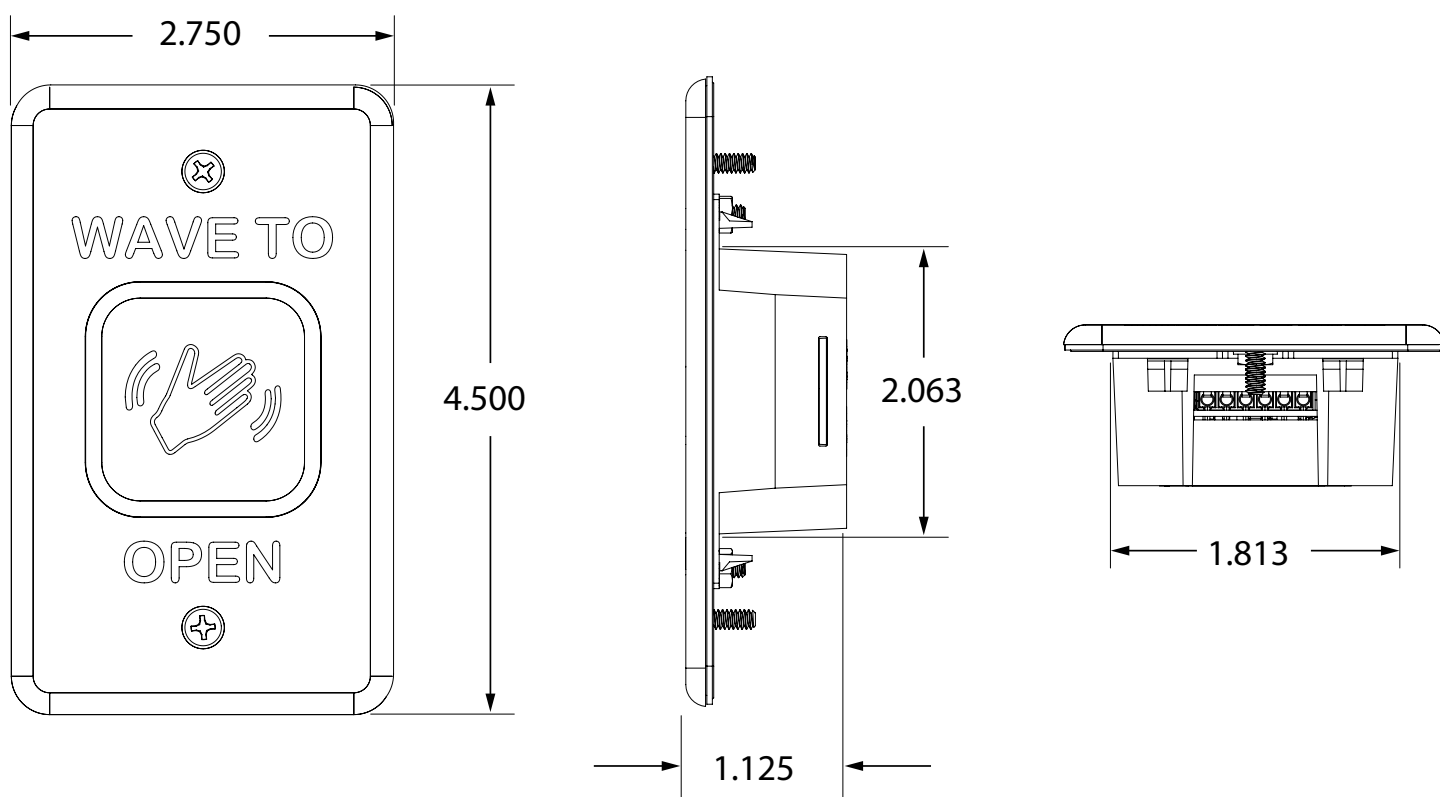

COMPATIBLE WITH

P/N	DESCRIPTION
10MSBOXRNDISM	MAGIC SWITCH Surface-Mount Box (6" round) - <i>recommended</i>
10BOX6RNDISM	6" round, surface-mount box (must use adapter bracket)
not sold by BEA	Single-gang electrical box

MS41 (JAMB)

VARIETIES

P/N	DESCRIPTION	MATERIAL
10MS41-J	text + hand	Plate: stainless steel Cube: polyethylene plastic Center square: polycarbonate plastic LED ring cover: lexan
10MS41-JA	text + accessibility logo	Plate: stainless steel Cube: polyethylene plastic Center square: polycarbonate plastic LED ring cover: lexan
10MS41-JP	plain	Plate: stainless steel Cube: polyethylene plastic Center square: polycarbonate plastic LED ring cover: lexan

COMPATIBLE WITH

P/N	DESCRIPTION
10MSBOXJAMBSM	MAGIC SWITCH Surface-Mount Box (jamb) - <i>recommended</i>
10BOXJAMBST	4 1/2" x 1 3/4" jamb box

MS41 (SINGLE-GANG)

VARIETIES

P/N	DESCRIPTION	MATERIAL
10MS41-S	text + hand	Plate: stainless steel Cube: polyethelene plastic Center square: polycarbonate plastic LED ring cover: lexan
10MS41-SA	text + accessibility logo	Plate: stainless steel Cube: polyethelene plastic Center square: polycarbonate plastic LED ring cover: lexan
10MS41-SP	plain	Plate: stainless steel Cube: polyethelene plastic Center square: polycarbonate plastic LED ring cover: lexan