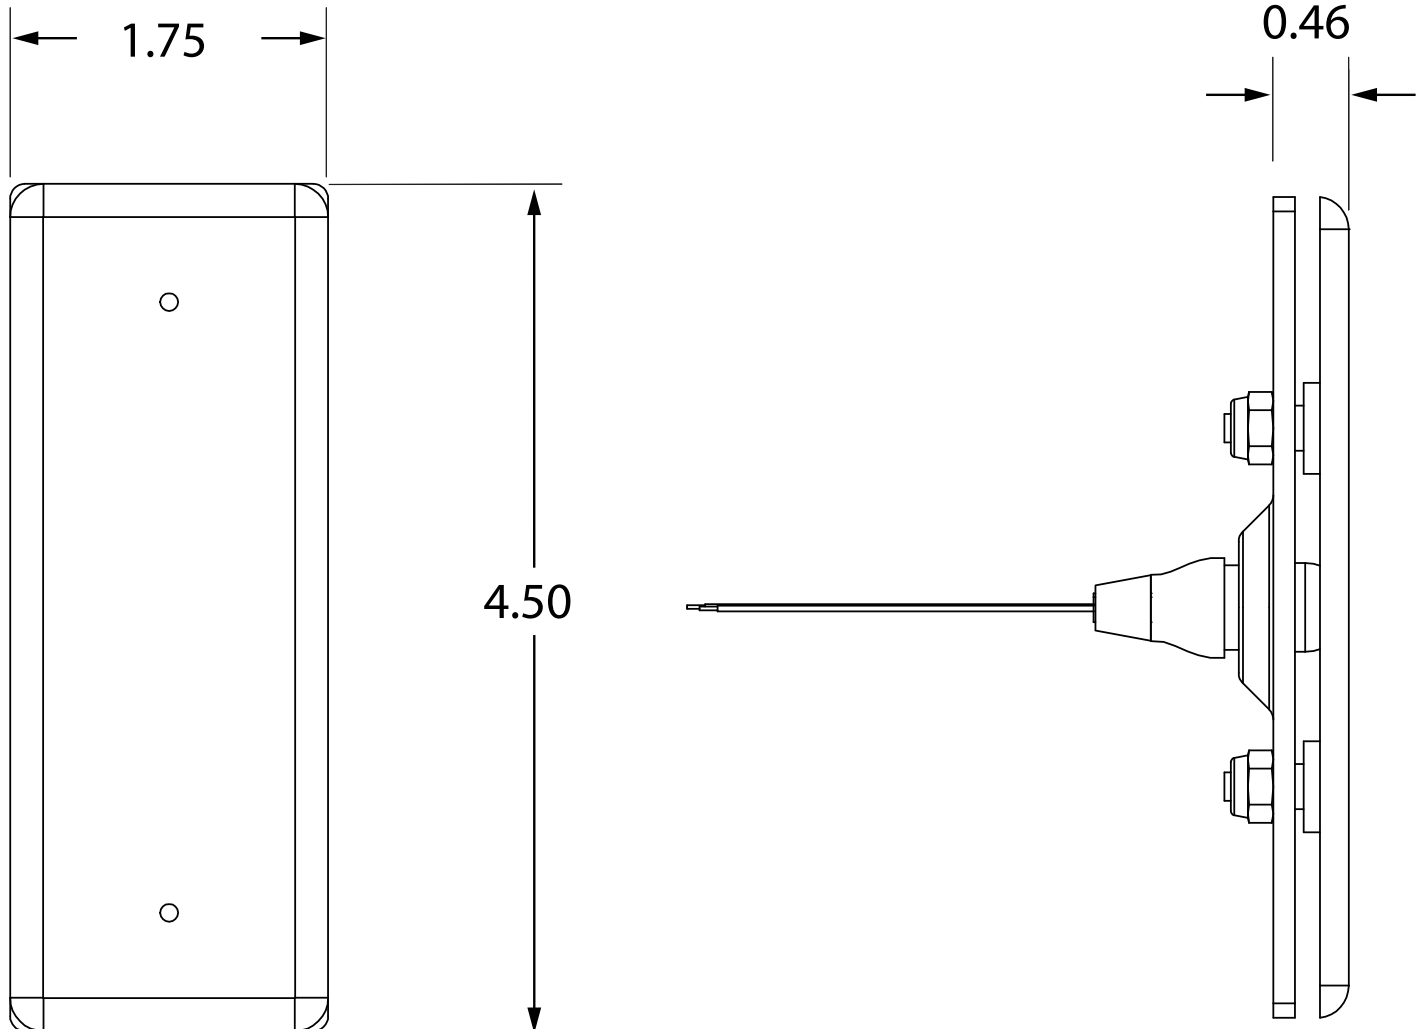

PUSH PLATE - JAMB

(4 1/2" × 1 3/4")

VARIETIES

P/N	DESCRIPTION	MATERIAL
10PBJMS1	Text/Logo	Stainless steel 304
10PBJMSSL	Logo	Stainless steel 304
10PBJSREV	"PUSH TO SLOW" w/Braille (white on blue)	Stainless steel 304

COMPATIBLE WITH

P/N	DESCRIPTION
10BOXJAMBST	4 1/2" × 1 3/4" jamb box *hard-wired only