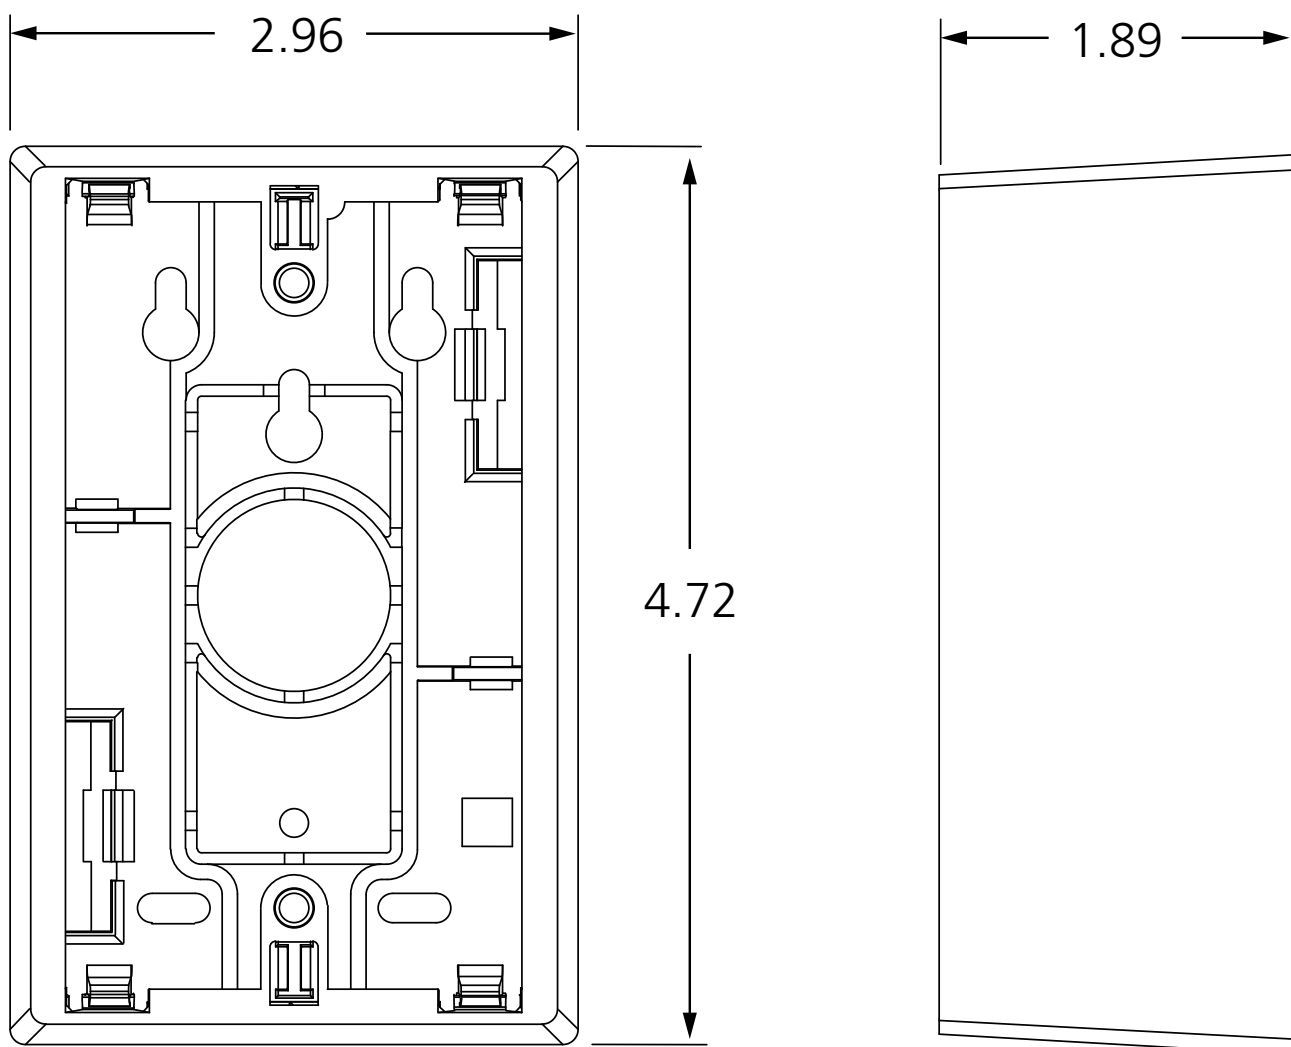

VARIETIES

P/N	MATERIAL
10BOX24SGSM	ABS plastic

COMPATIBLE WITH

4 1/2" round push plate	6" round push plate
4 1/2" square push plate	6" square push plate
4 3/4" square push plate	Single-gang push plate
MS31 (single gang)	MS41 (single gang)
MS51 (single gang)	