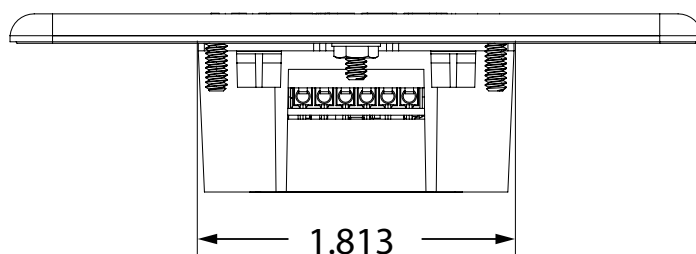

MS41 (4 1/2" SQUARE)

VARIETIES

P/N	DESCRIPTION	MATERIAL
10MS41-D	text + hand	Plate: stainless steel Cube: polyethelene plastic Center square: polycarbonate plastic LED ring cover: lexan
10MS41-DA	text + accessibility logo	Plate: stainless steel Cube: polyethelene plastic Center square: polycarbonate plastic LED ring cover: lexan
10MS41-DP	plain	Plate: stainless steel Cube: polyethelene plastic Center square: polycarbonate plastic LED ring cover: lexan

COMPATIBLE WITH

P/N	DESCRIPTION
10MSBOXDGSM	MAGIC SWITCH Surface-Mount Box (double gang) - <i>recommended</i>
10BOXDGSM	Double-gang, surface-mount box
10BOX45SQSM	4 1/2" square, surface-mount box (must use adapter bracket)
10BOX475SQSM	4 3/4" square, surface-mount box (must use adapter bracket)
10BOX45SQFM	4 1/2" square, flush-mount box (must use adapter bracket)
not sold by BEA	Double-gang electrical box