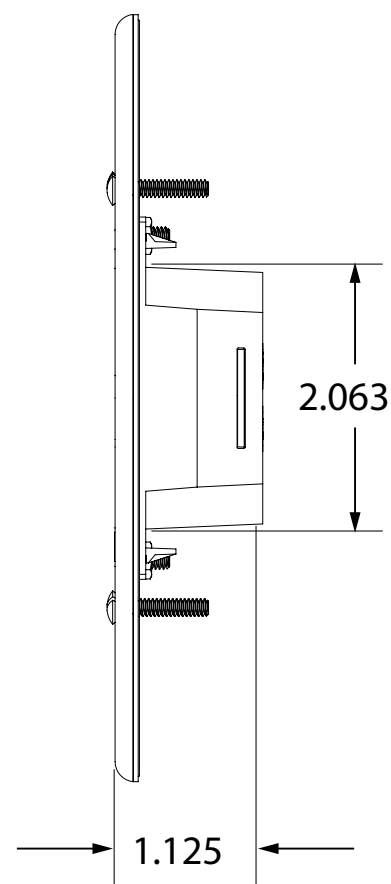

MS41 (6" ROUND)

VARIETIES

P/N	DESCRIPTION	MATERIAL
10MS41-R	text + hand	Plate: stainless steel Cube: polyethelene plastic Center square: polycarbonate plastic LED ring cover: lexan
10MS41-RA	text + accessibility logo	Plate: stainless steel Cube: polyethelene plastic Center square: polycarbonate plastic LED ring cover: lexan
10MS41-RP	plain	Plate: stainless steel Cube: polyethelene plastic Center square: polycarbonate plastic LED ring cover: lexan

COMPATIBLE WITH

P/N	DESCRIPTION
10MSBOXRNDISM	MAGIC SWITCH Surface-Mount Box (6" round) - <i>recommended</i>
10BOX6RNDISM	6" round, surface-mount box (must use adapter bracket)
not sold by BEA	Single-gang electrical box