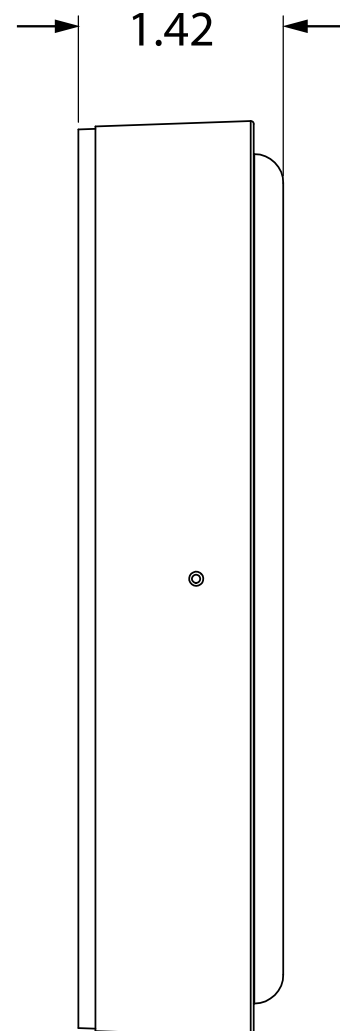

PUSH PLATE - PANTHER

6" ROUND

VARIETIES

P/N	DESCRIPTION	MATERIAL
10EMR6 10EMR6-900	433 MHZ "PUSH TO OPEN" 900 MHZ "PUSH TO OPEN"	Plate: Stainless steel 304 Housing: ABS plastic
10EMR6L 10EMR6L-900	433 MHZ Logo 900 MHZ Logo	Plate: Stainless steel 304 Housing: ABS plastic
10EMR61 10EMR61-900	433 MHZ Text/Logo 900 MHZ Text/Logo	Plate: Stainless steel 304 Housing: ABS plastic