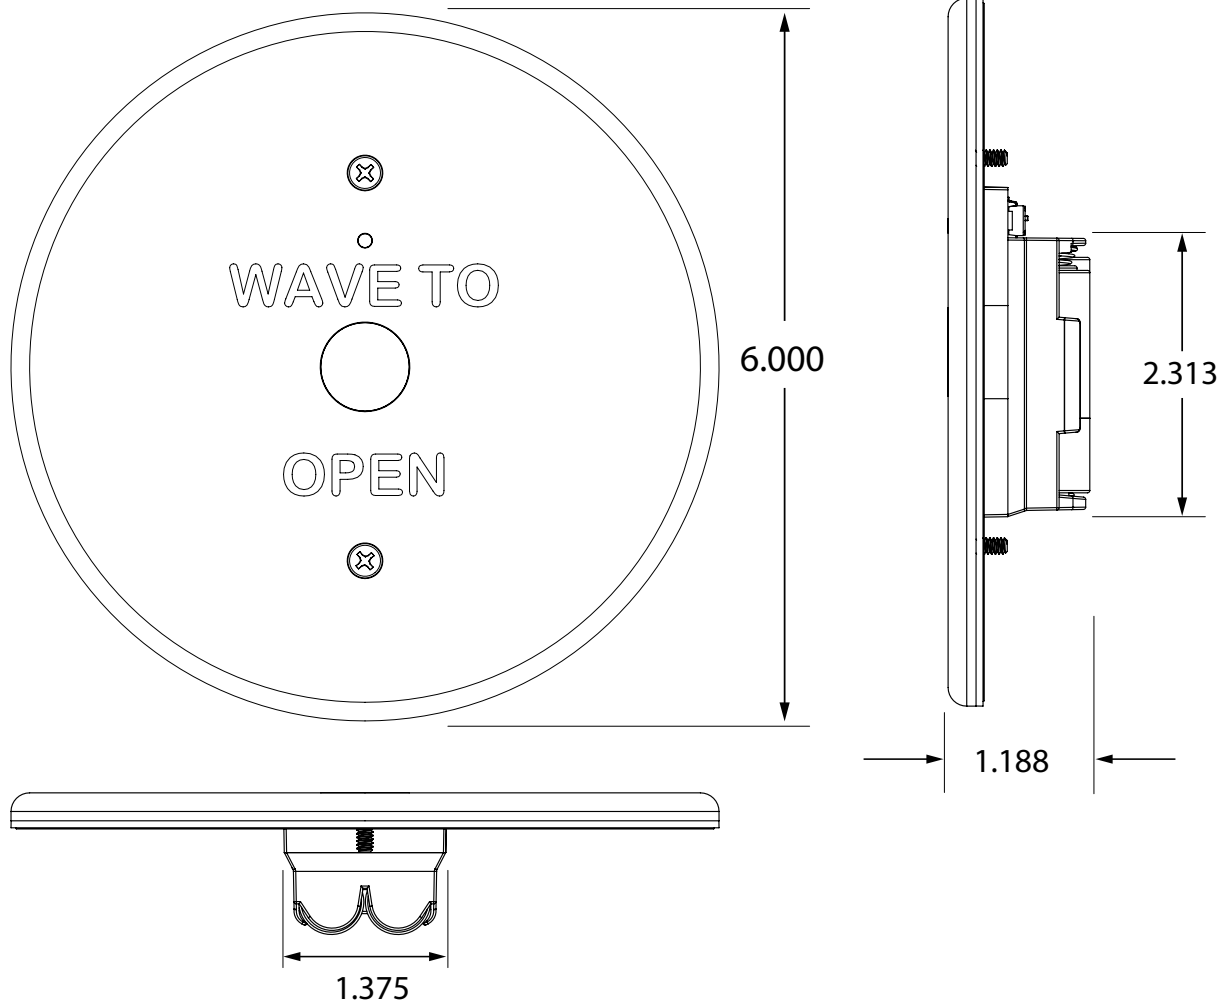

MS51 (6" ROUND)

VARIETIES

P/N	DESCRIPTION	MATERIAL
10MS51-R 10MS51W-R	text + hand	Face plate: stainless steel Back plate: polycarbonate plastic
10MS51-RA 10MS51W-RA	text + accessibility logo	Face plate: stainless steel Back plate: polycarbonate plastic
10MS51-RP 10MS51W-RP	plain	Face plate: stainless steel Back plate: polycarbonate plastic
10MS51-RT 10MS51W-RT	text only	Face plate: stainless steel Back plate: polycarbonate plastic

COMPATIBLE WITH

P/N	DESCRIPTION
10MSBOXRNDISM	MAGIC SWITCH Surface-Mount Box (6" round) - <i>recommended</i>
10BOX6RNDISM	6" round, surface-mount box (must use adapter bracket)
not sold by BEA	Single-gang electrical box