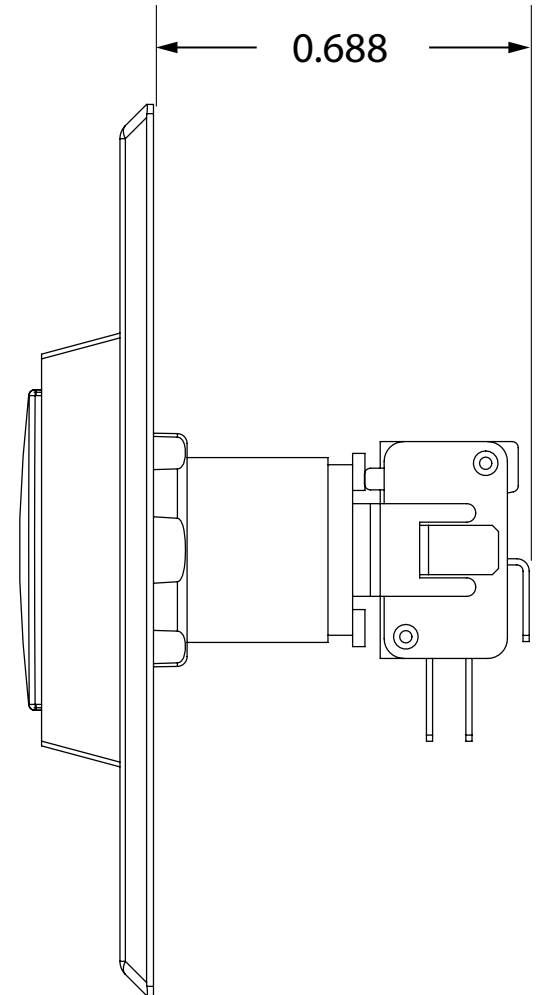

ACCESS CONTROL PUSH BUTTONS

VARIETIES

P/N	DESCRIPTION	MATERIAL
10ACPSS1	Text	Stainless steel 304
10PTLBUTTON	Text	Stainless steel 304

COMPATIBLE WITH

P/N	DESCRIPTION
10BOX24SGSM	Single-gang, surface-mount box
not sold by BEA	Single-gang electrical box <i>*requires box modification</i>