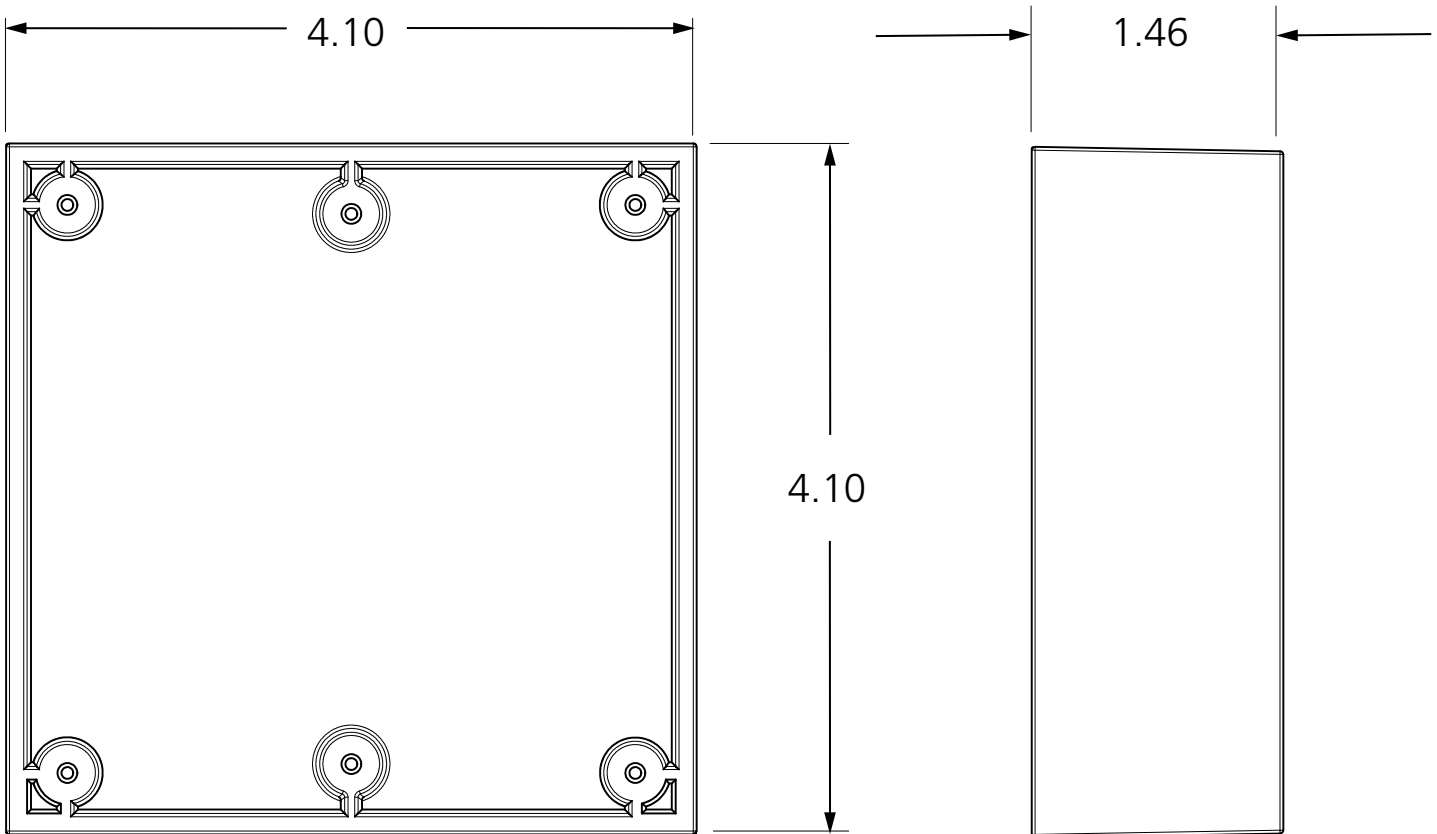

6" square push plate

6" SQUARE, SURFACE-MOUNT BOX

VARIETIES

P/N	MATERIAL
10BOX6SQSM	ABS plastic

COMPATIBLE WITH

6" square push plate

DOUBLE-GANG, NON-METALLIC BOX

VARIETIES