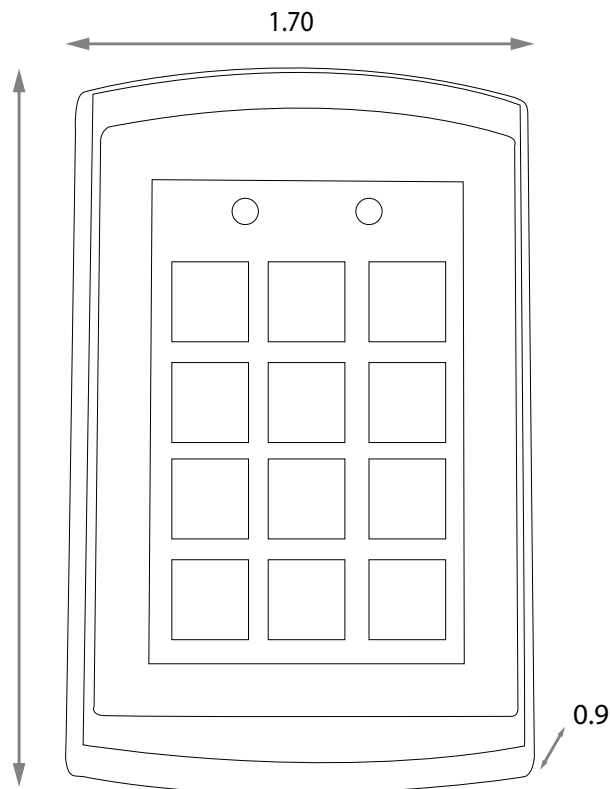

UNIVERSAL KEYPADS

10KEYPADU