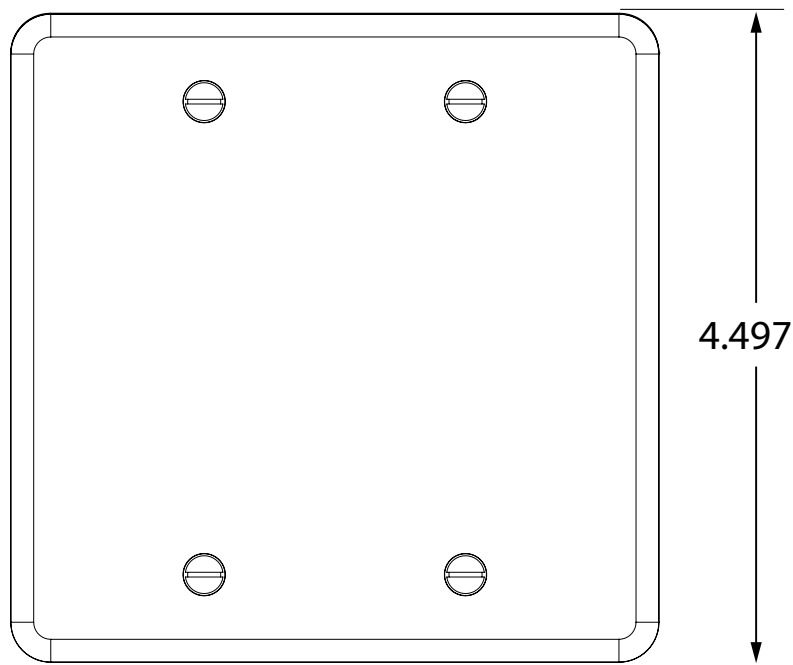

P/N	DESCRIPTION	MATERIAL
10MS31J-B	black, text+logo	Plate, LED cover: polycarbonate plastic Cube: polyethelene plastic
10MS31J-W	white, text+logo	Plate, LED cover: polycarbonate plastic Cube: polyethelene plastic
10MS31J-G	gray, text+logo	Plate, LED cover: polycarbonate plastic Cube: polyethelene plastic

COMPATIBLE WITH

P/N	DESCRIPTION
10MSBOXJAMBSM	MAGIC SWITCH Surface-Mount Box (jamb) - <i>recommended</i>
10BOXJAMBST	4 ½" × 1 ¾" jamb box

MS31 (SINGLE-GANG)

VARIETIES

P/N	DESCRIPTION	MATERIAL
10MS31U-B	black, text+logo	Plate, LED cover: polycarbonate plastic Cube: polyethelene plastic
10MS31U-W	white, text+logo	Plate, LED cover: polycarbonate plastic Cube: polyethelene plastic
10MS31U-G	gray, text+logo	Plate, LED cover: polycarbonate plastic Cube: polyethelene plastic

COMPATIBLE WITH

P/N	DESCRIPTION
10MSBOXSGSM	MAGIC SWITCH Surface-Mount Box (single gang) - <i>recommended</i>
10BOX24SGSM	Single-gang, surface-mount box

MS31 (DOUBLE-GANG)

VARIETIES

P/N	DESCRIPTION	MATERIAL
10MS31U-B	black, text+logo	Plate, LED cover: polycarbonate plastic Cube: polyethelene plastic
10MS31U-W	white, text+logo	Plate, LED cover: polycarbonate plastic Cube: polyethelene plastic
10MS31U-G	gray, text+logo	Plate, LED cover: polycarbonate plastic Cube: polyethelene plastic