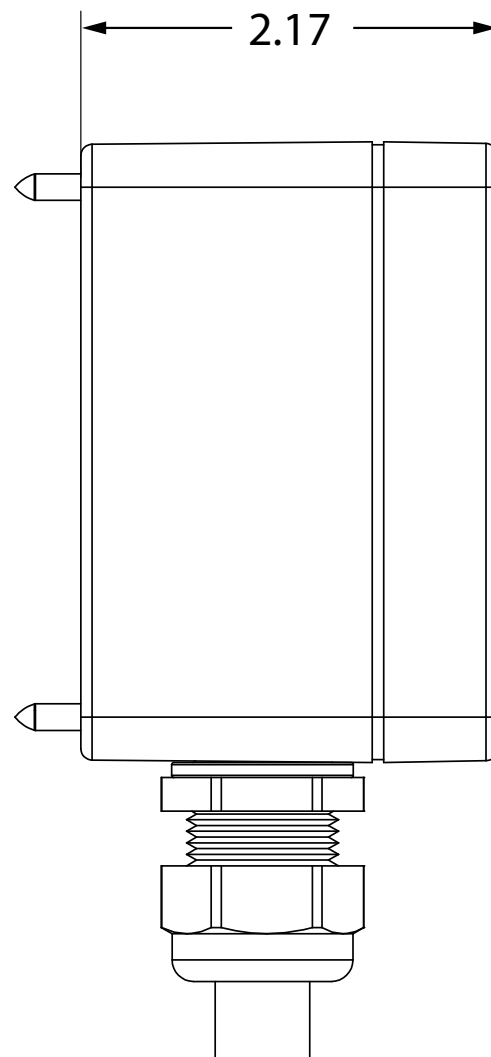

MS09

VARIETIES

P/N	DESCRIPTION	MATERIAL
10MS09TL	Text/Logo	Polycarbonate plastic
10MS09L	Logo	Polycarbonate plastic

COMPATIBLE WITH

P/N	DESCRIPTION
10BOLLARD series	Bollard ("without hole")