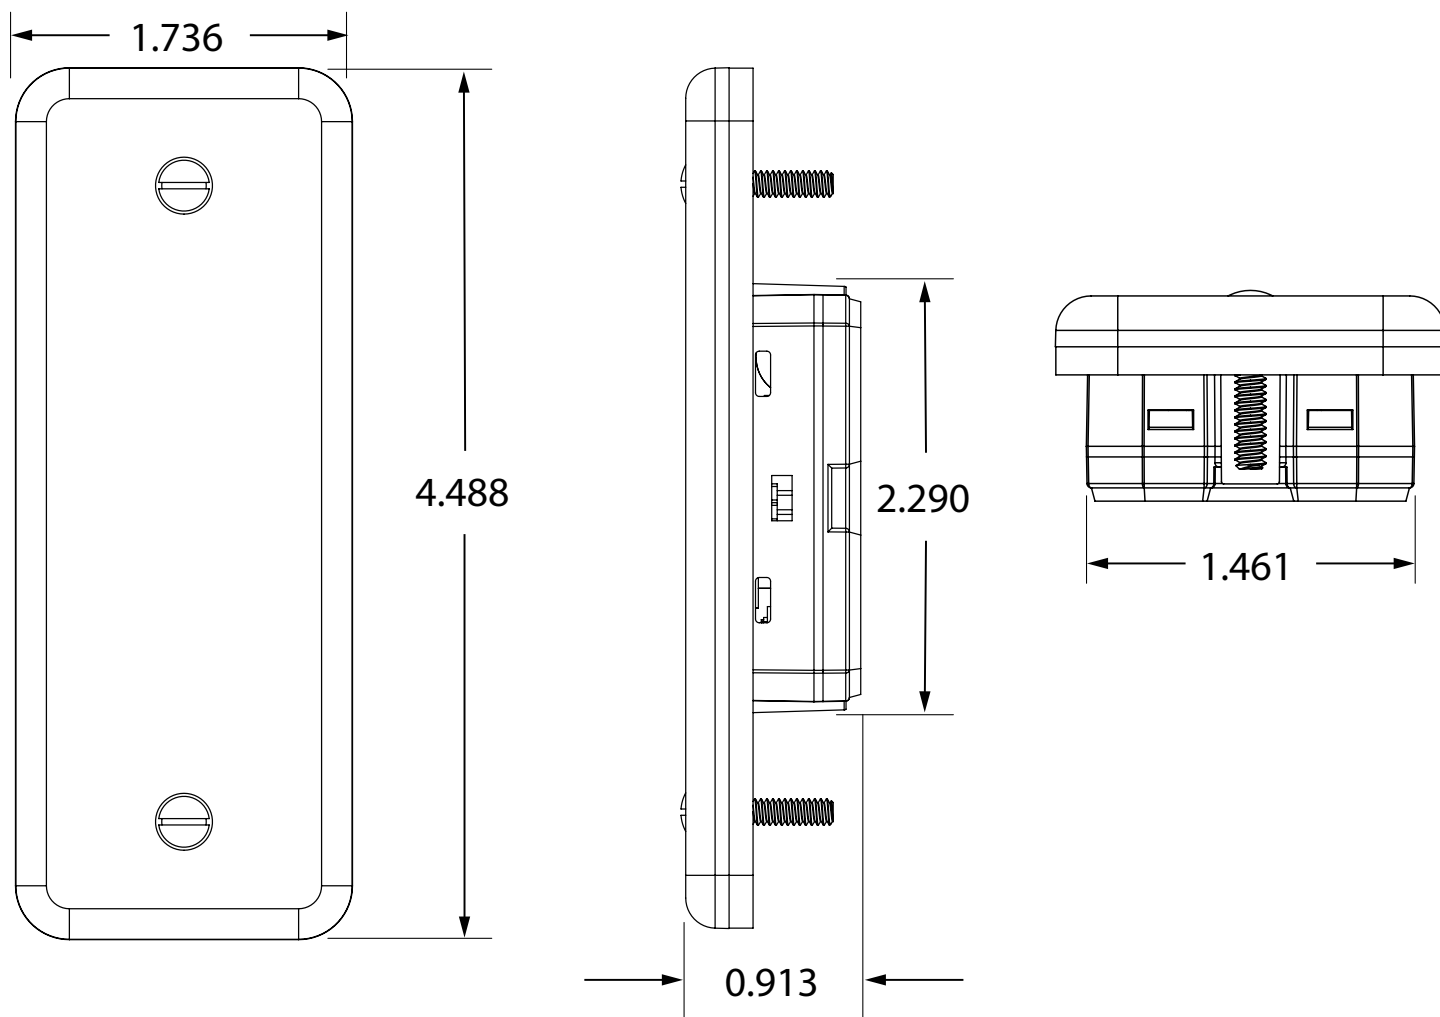

MS31 (JAMB)

VARIETIES

P/N	DESCRIPTION	MATERIAL
10MS31J-B	black, text+logo	Plate, LED cover: polycarbonate plastic Cube: polyethelene plastic
10MS31J-W	white, text+logo	Plate, LED cover: polycarbonate plastic Cube: polyethelene plastic
10MS31J-G	gray, text+logo	Plate, LED cover: polycarbonate plastic Cube: polyethelene plastic

COMPATIBLE WITH

P/N	DESCRIPTION
10MSBOXJAMBSM	MAGIC SWITCH Surface-Mount Box (jamb) - <i>recommended</i>
10BOXJAMBST	4 ½" × 1 ¾" jamb box