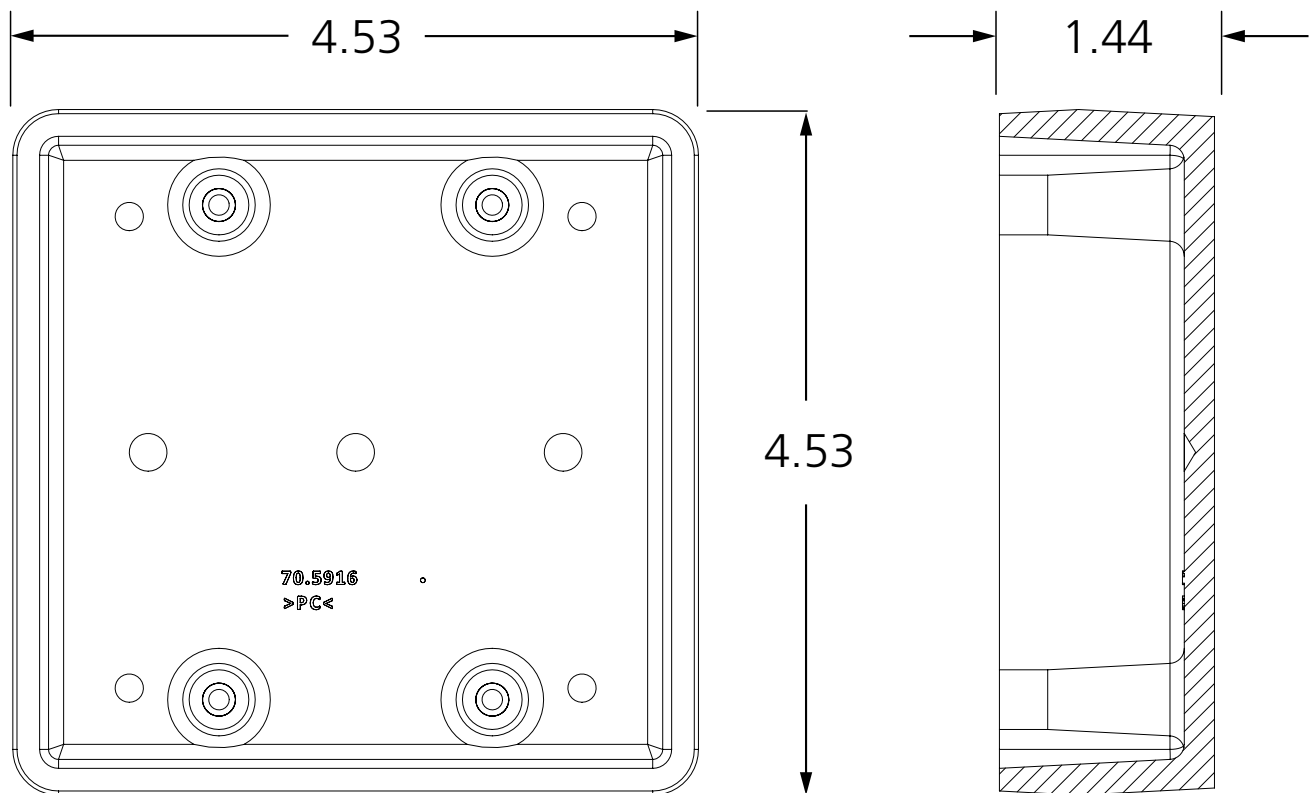

MAGIC SWITCH SURFACE-MOUNT BOX (DOUBLE GANG)

VARIETIES

P/N	MATERIAL
10MSDGSM	MAGIC SWITCH Surface-Mount Box (double gang)

COMPATIBLE WITH

MS31 (double gang)	MS41 (double gang)
MS51 (double gang)