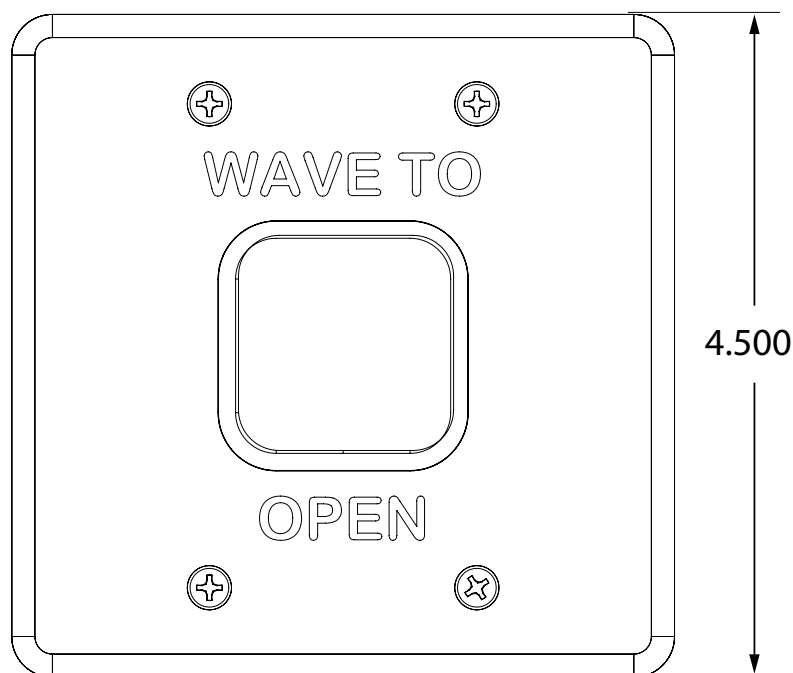

COMPATIBLE WITH

P/N	DESCRIPTION
10BOX45RNDISM	4 1/2" round, surface-mount box
10BOX45RNDIFM	4 1/2" round, flush-mount box
not sold by BEA	Single-gang electrical box
10BOLLARD series	Bollard <i>*Poor aesthetics, exposure to elements</i>

MS41 (JAMB)

VARIETIES

P/N	DESCRIPTION	MATERIAL
10MS41-J	text + hand	Plate: stainless steel Cube: polyethylene plastic Center square: polycarbonate plastic LED ring cover: lexan
10MS41-JA	text + accessibility logo	Plate: stainless steel Cube: polyethylene plastic Center square: polycarbonate plastic LED ring cover: lexan
10MS41-JP	plain	Plate: stainless steel Cube: polyethylene plastic Center square: polycarbonate plastic LED ring cover: lexan

COMPATIBLE WITH

P/N	DESCRIPTION
10MSBOXJAMBSM	MAGIC SWITCH Surface-Mount Box (jamb) - <i>recommended</i>
10BOXJAMBST	4 1/2" x 1 3/4" jamb box

MS41 (SINGLE-GANG)

VARIETIES

P/N	DESCRIPTION	MATERIAL
10MS41-S	text + hand	Plate: stainless steel Cube: polyethelene plastic Center square: polycarbonate plastic LED ring cover: lexan
10MS41-SA	text + accessibility logo	Plate: stainless steel Cube: polyethelene plastic Center square: polycarbonate plastic LED ring cover: lexan
10MS41-SP	plain	Plate: stainless steel Cube: polyethelene plastic Center square: polycarbonate plastic LED ring cover: lexan

COMPATIBLE WITH

P/N	DESCRIPTION
10MSBOXSGSM	MAGIC SWITCH Surface-Mount Box (single gang) - <i>recommended</i>
10BOX24SGSM	Single-gang, surface-mount box

MS41 (4 1/2" SQUARE)

VARIETIES

P/N	DESCRIPTION	MATERIAL
10MS41-D	text + hand	Plate: stainless steel Cube: polyethelene plastic Center square: polycarbonate plastic LED ring cover: lexan
10MS41-DA	text + accessibility logo	Plate: stainless steel Cube: polyethelene plastic Center square: polycarbonate plastic LED ring cover: lexan
10MS41-DP	plain	Plate: stainless steel Cube: polyethelene plastic Center square: polycarbonate plastic LED ring cover: lexan