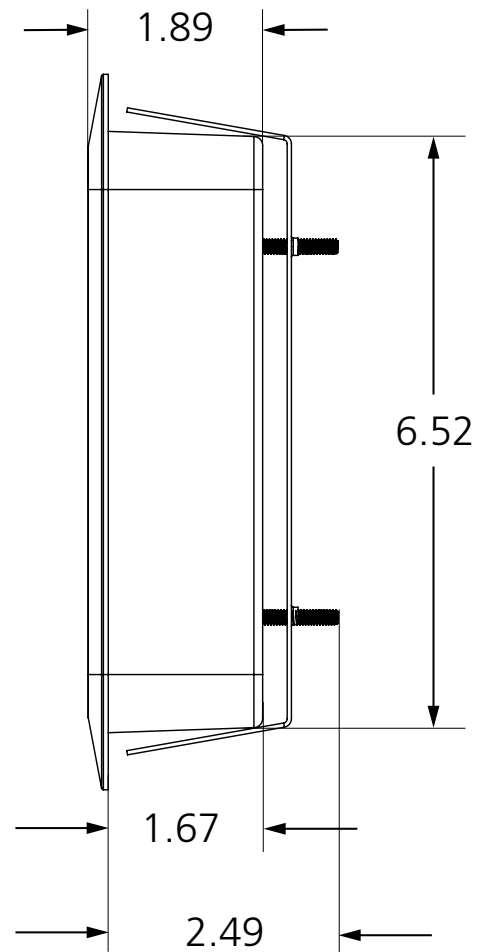

6" SQUARE, FLUSH-MOUNT BOX

VARIETIES

P/N	MATERIAL
10BOX6SQFM	ABS plastic

COMPATIBLE WITH

6" square push plate