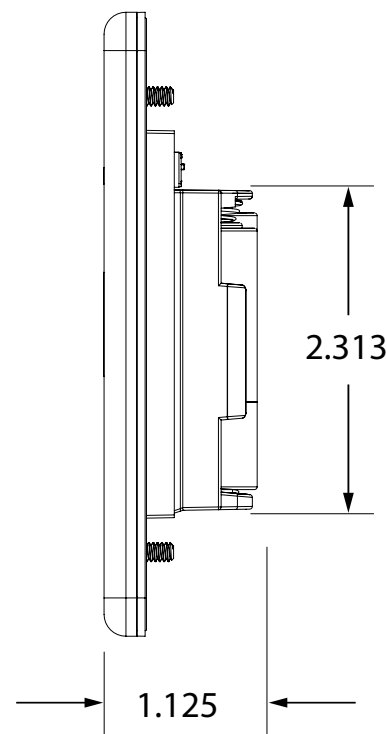

MS51 (DOUBLE-GANG)

VARIETIES

P/N	DESCRIPTION	MATERIAL
10MS51-D 10MS51W-D	text + hand	Face plate: stainless steel Back plate: polycarbonate plastic
10MS51-DA 10MS51W-DA	text + accessibility logo	Face plate: stainless steel Back plate: polycarbonate plastic
10MS51-DP 10MS51W-DP	plain	Face plate: stainless steel Back plate: polycarbonate plastic
10MS51-DT 10MS51W-DT	text only	Face plate: stainless steel Back plate: polycarbonate plastic

COMPATIBLE WITH

P/N	DESCRIPTION
10MSBOXDGSM	MAGIC SWITCH Surface-Mount Box (double gang) - <i>recommended</i>
10BOXDGSM	Double-gang, surface-mount box
10BOX45SQSM	4 1/2" square, surface-mount box (must use adapter bracket)
10BOX475SQSM	4 3/4" square, surface-mount box (must use adapter bracket)
10BOX45SQFM	4 1/2" square, flush-mount box (must use adapter bracket)
not sold by BEA	Double-gang electrical box