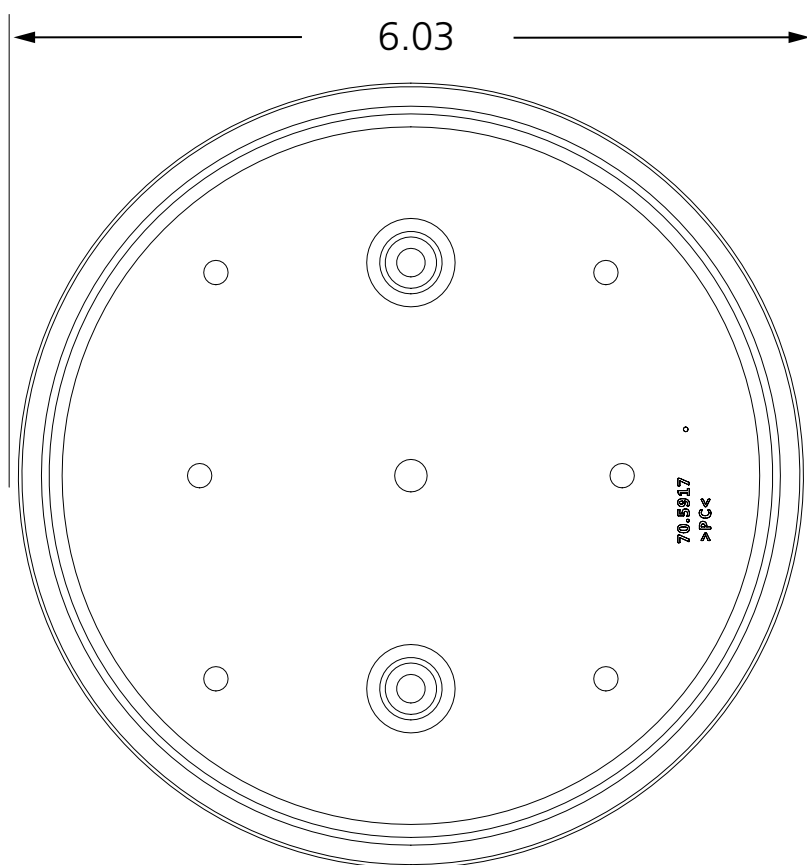

MAGIC SWITCH SURFACE-MOUNT BOX (6" ROUND)

VARIETIES

P/N	MATERIAL
10MSRNDSM	MAGIC SWITCH Surface-Mount Box (6" round)

COMPATIBLE WITH

MS31 (6" round)	MS41 (6" round)
MS51 (6" round)