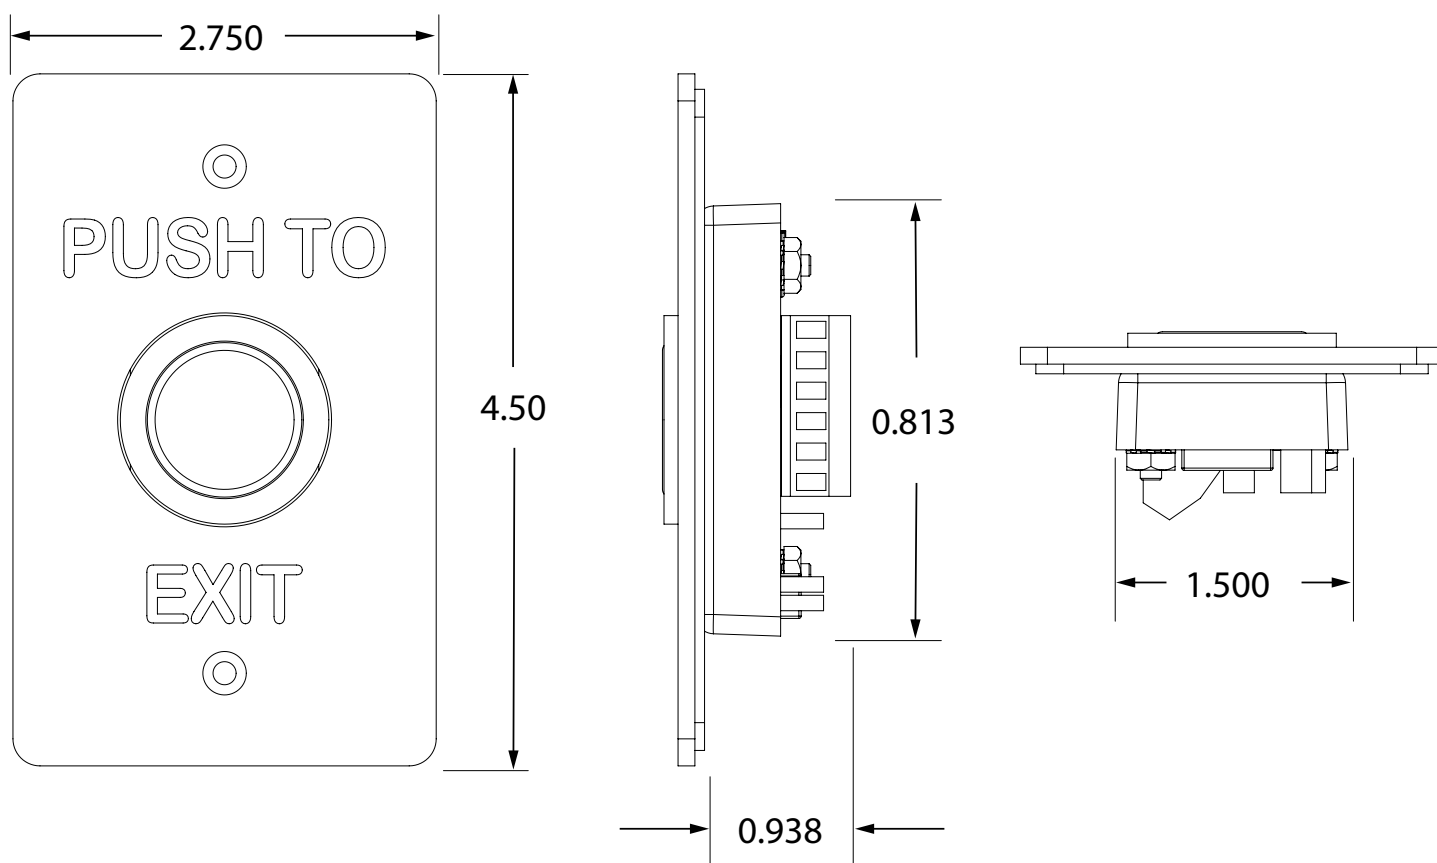

PIEZO BUTTONS

VARIETIES

P/N	DESCRIPTION	MATERIAL
10PIEZO241	Text	Stainless Steel 304

COMPATIBLE WITH

P/N	DESCRIPTION
10BOX24SGSM	Single-gang, surface-mount box
not sold by BEA	Single-gang electrical box