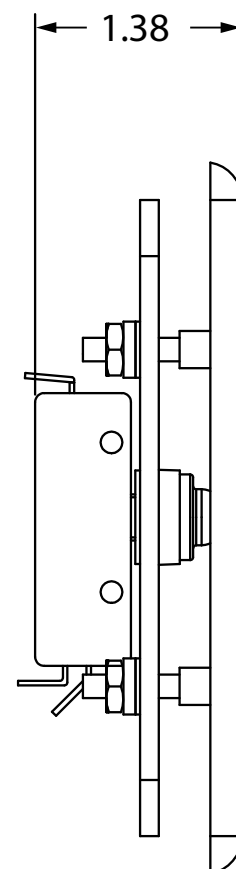

PUSH PLATE - VESTIBULE

VARIETIES

P/N	DESCRIPTION	MATERIAL
10PBDGP1	Text/Logo	Stainless steel 304

COMPATIBLE WITH

P/N	DESCRIPTION
10BOX475SQSM	4 3/4" square, surface-mount box (adapter ring 50.5016 required)
10BOX475SQSMEBA	4 3/4" square, easy battery access box (adapter ring 50.5016 required)
10BOX475SQFM	4 3/4" square, flush-mount box (adapter ring 50.5016 required)
10BOXDG4H	Double-gang, non-metallic box (adapter ring 50.5016 required)
10BOLLARD series	Bollard
not sold by BEA	Single-gang electrical box
10BOXDGSM	Double-gang, surface-mount box (adapter ring 50.5016 required) <i>*Poor aesthetics, potential for vandalism</i>
not sold by BEA	Double-gang electrical box (adapter ring 50.5016 required) <i>*Potential for vandalism</i>