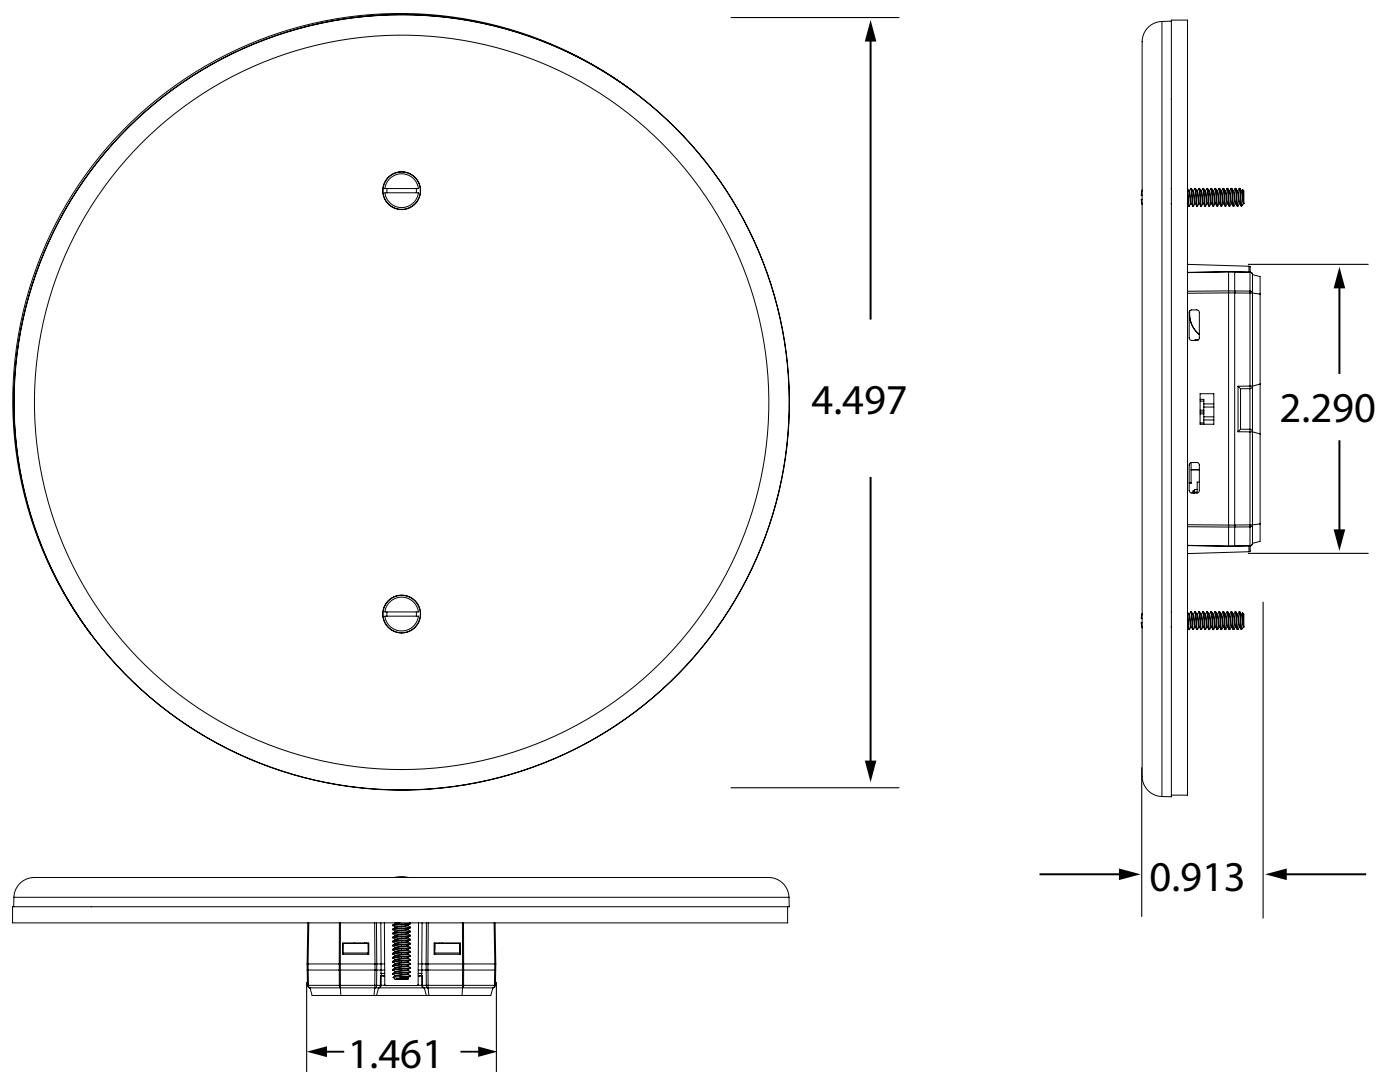

MS31 (6" ROUND)

VARIETIES

P/N	DESCRIPTION	MATERIAL
10MS31R-B	black, text+logo	Plate, LED cover: polycarbonate plastic Cube: polyethelene plastic
10MS31R-W	white, text+logo	Plate, LED cover: polycarbonate plastic Cube: polyethelene plastic
10MS31R-G	gray, text+logo	Plate, LED cover: polycarbonate plastic Cube: polyethelene plastic

COMPATIBLE WITH

P/N	DESCRIPTION
10MSBOXRNDISM	MAGIC SWITCH Surface-Mount Box (6" round) - <i>recommended</i>
10BOX6RNDISM	6" round, surface-mount box (must use adapter bracket)
not sold by BEA	Single-gang electrical box