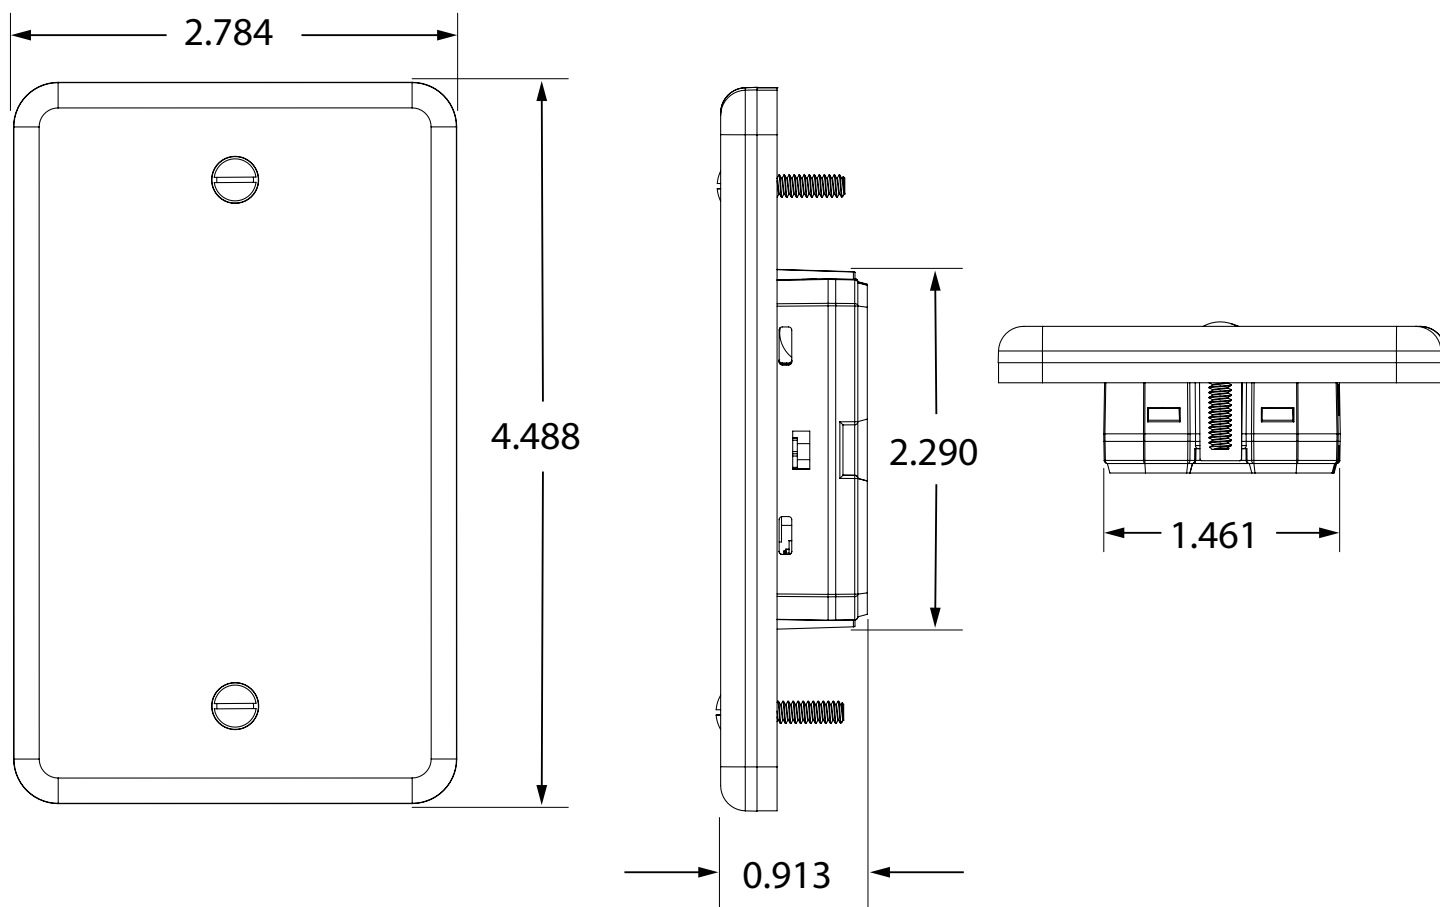

MS31 (SINGLE-GANG)

VARIETIES

P/N	DESCRIPTION	MATERIAL
10MS31U-B	black, text+logo	Plate, LED cover: polycarbonate plastic Cube: polyethelene plastic
10MS31U-W	white, text+logo	Plate, LED cover: polycarbonate plastic Cube: polyethelene plastic
10MS31U-G	gray, text+logo	Plate, LED cover: polycarbonate plastic Cube: polyethelene plastic

COMPATIBLE WITH

P/N	DESCRIPTION
10MSBOXSGSM	MAGIC SWITCH Surface-Mount Box (single gang) - <i>recommended</i>
10BOX24SGSM	Single-gang, surface-mount box