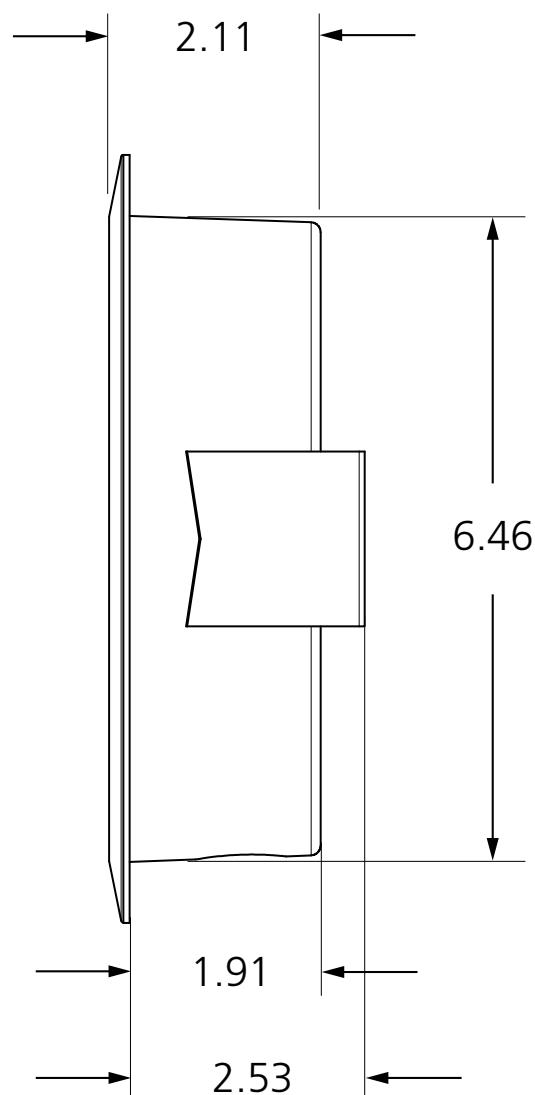

6" ROUND, FLUSH-MOUNT BOX

VARIETIES

P/N	MATERIAL
10BOX6RNDFM	ABS plastic

COMPATIBLE WITH

6" round push plate