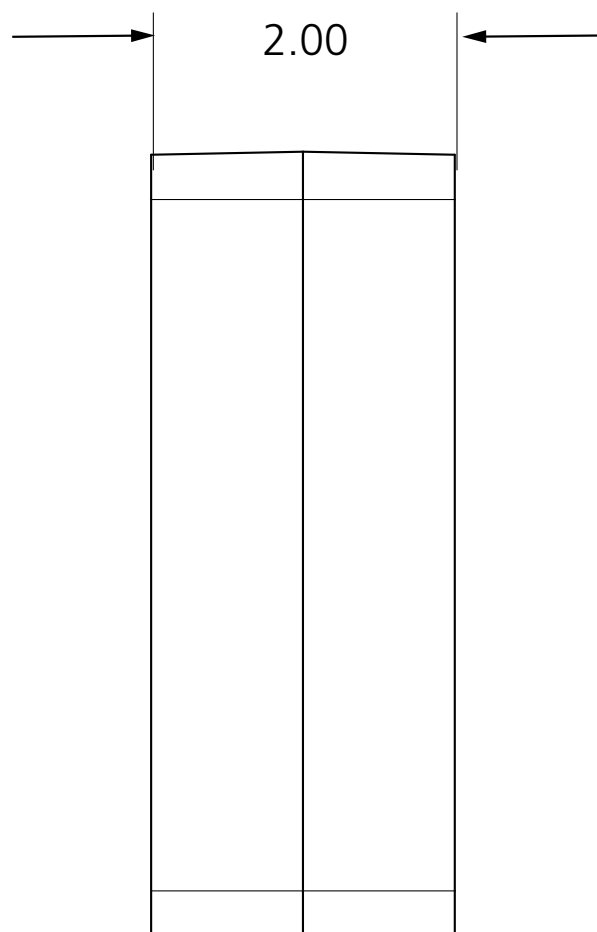

JAMB, SURFACE-MOUNT BOX

VARIETIES

P/N	MATERIAL
10BOXJAMBSM	ABS plastic

COMPATIBLE WITH

4 3/4" x 1 1/2" jamb push plates