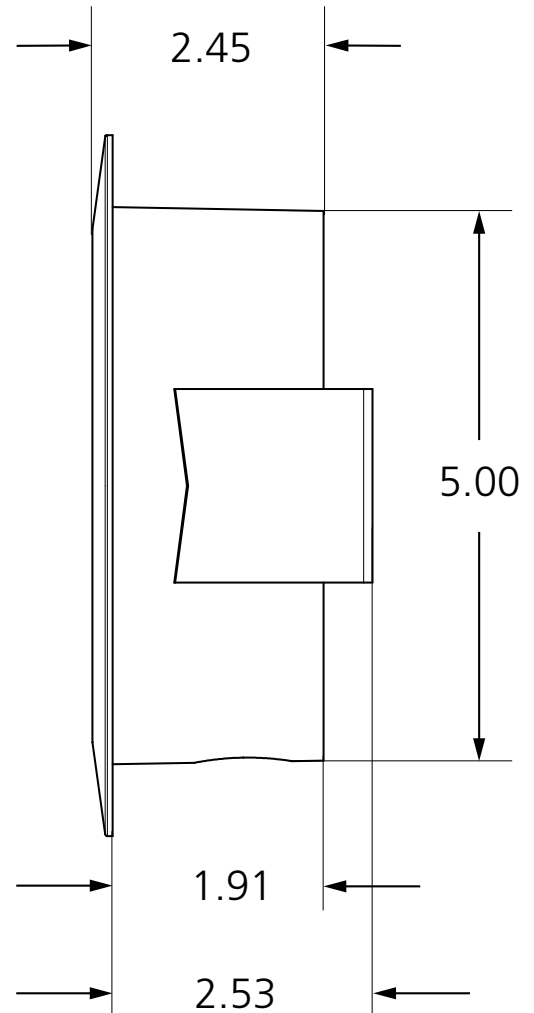

4 1/2" ROUND, FLUSH-MOUNT BOX

VARIETIES

P/N	MATERIAL
10BOX45RNDFM	ABS plastic

COMPATIBLE WITH

4 1/2" round push plate