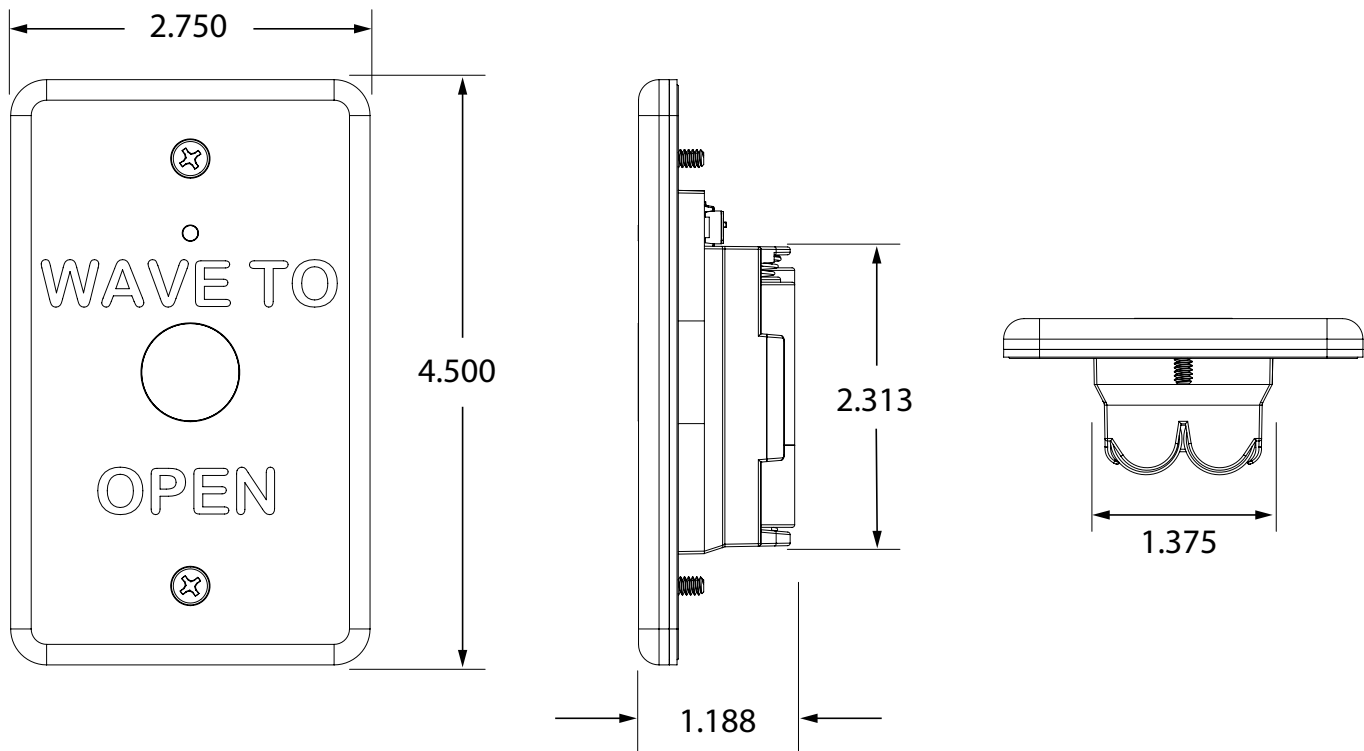

MS51 (SINGLE-GANG)

VARIETIES

P/N	DESCRIPTION	MATERIAL
10MS51-S 10MS51W-S	text + hand	Face plate: stainless steel Back plate: polycarbonate plastic
10MS51-SA 10MS51W-SA	text + accessibility logo	Face plate: stainless steel Back plate: polycarbonate plastic
10MS51-SP 10MS51W-SP	plain	Face plate: stainless steel Back plate: polycarbonate plastic
10MS51-ST 10MS51W-ST	text only	Face plate: stainless steel Back plate: polycarbonate plastic

COMPATIBLE WITH

P/N	DESCRIPTION
10MSBOXSGSM	MAGIC SWITCH Surface-Mount Box (single gang) - <i>recommended</i>
10BOX24SGSM	Single-gang, surface-mount box