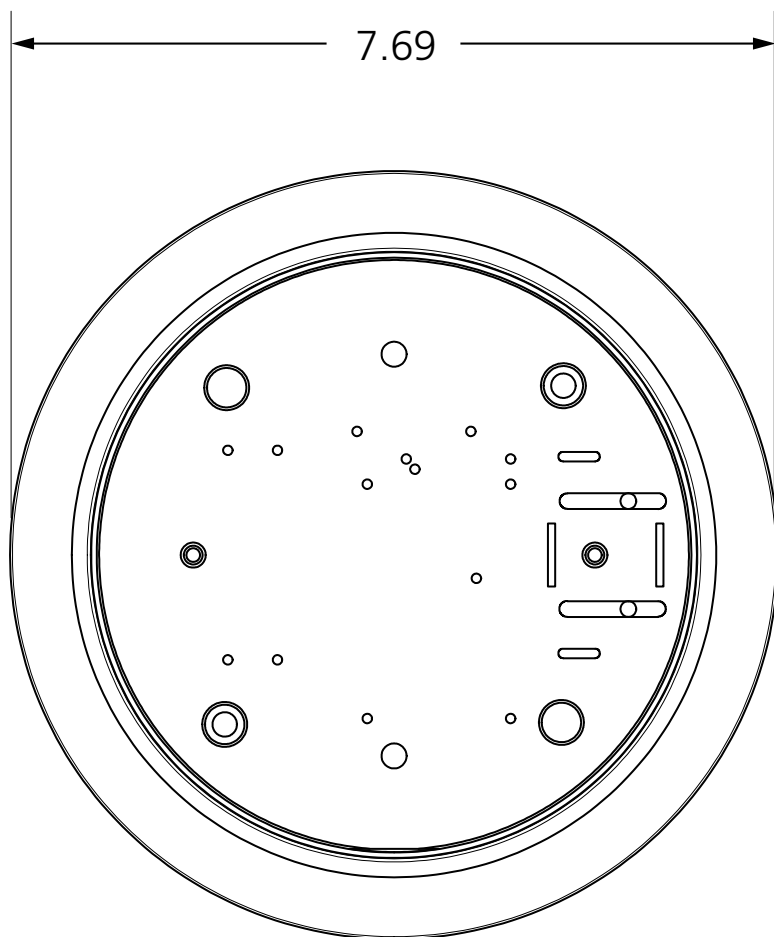

6" ROUND, FLUSH-MOUNT BOX

VARIETIES

P/N	MATERIAL
10BOX6RNDFM	ABS plastic

COMPATIBLE WITH

6" round push plate