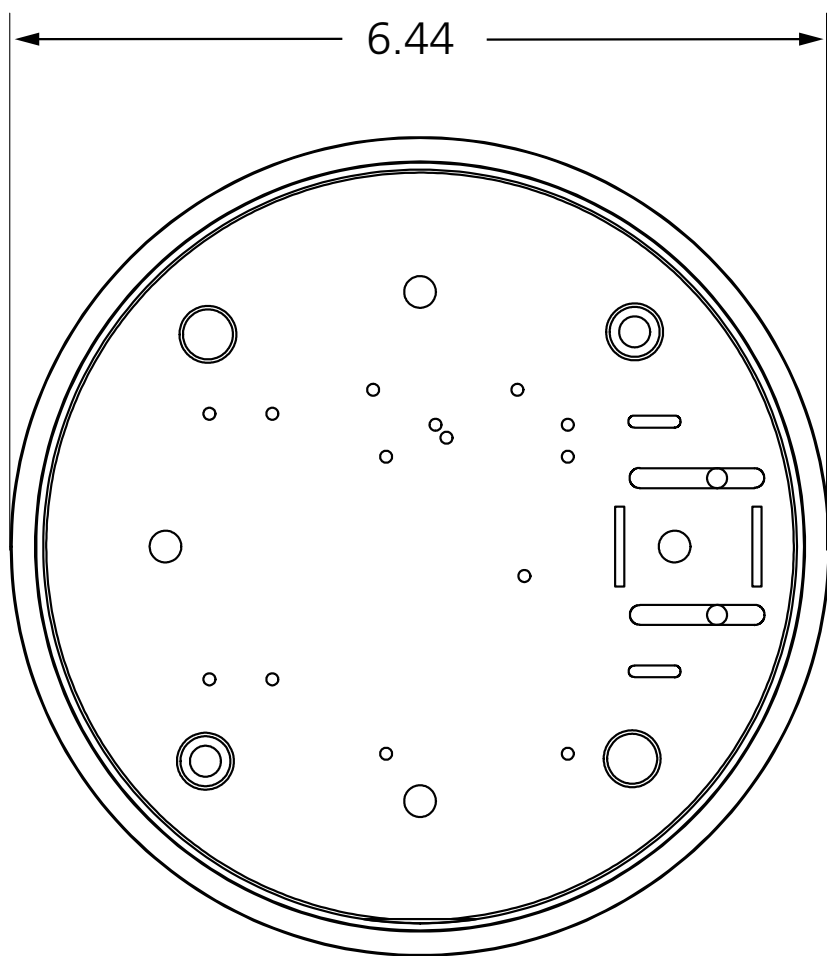

4 3/4" square push plate	Vestibule push plate
MS31 (double gang)	MS41 (double gang)
MS51 (double gang)	

4 3/4" SQUARE, EASY BATTERY ACCESS BOX

VARIETIES

P/N	MATERIAL
10BOX475SQSMEBA	ABS plastic

COMPATIBLE WITH

4 3/4" square push plate
Vestibule push plate

6" ROUND, FLUSH-MOUNT BOX

VARIETIES

P/N	MATERIAL
10BOX6RNDFM	ABS plastic

COMPATIBLE WITH

6" round push plate

6" ROUND, SURFACE-MOUNT BOX

VARIETIES