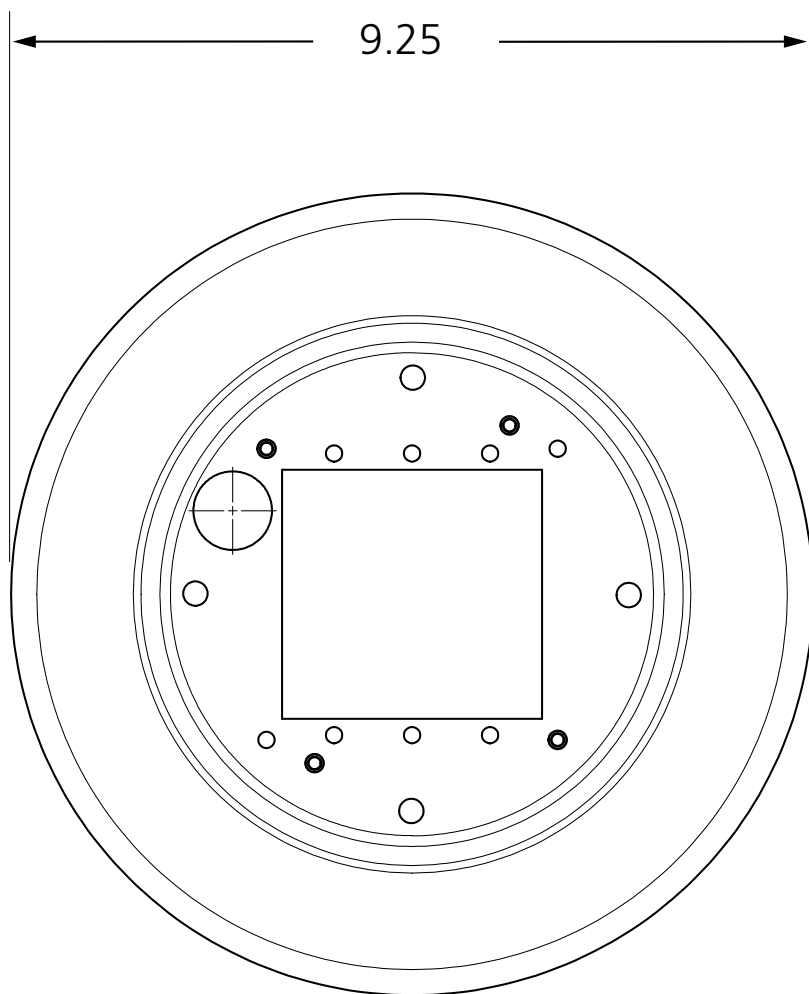

MAGIC SWITCH SURFACE-MOUNT BOX (JAMB)

VARIETIES

P/N	MATERIAL
10MSJAMBSM	MAGIC SWITCH Surface-Mount Box (jamb)

COMPATIBLE WITH

MS31 (jamb)	MS41 (jamb)
MS51 (jamb)	

6" ESCUTCHEON

VARIETIES

P/N	MATERIAL
10ESCUTCHEON	Stainless steel 304