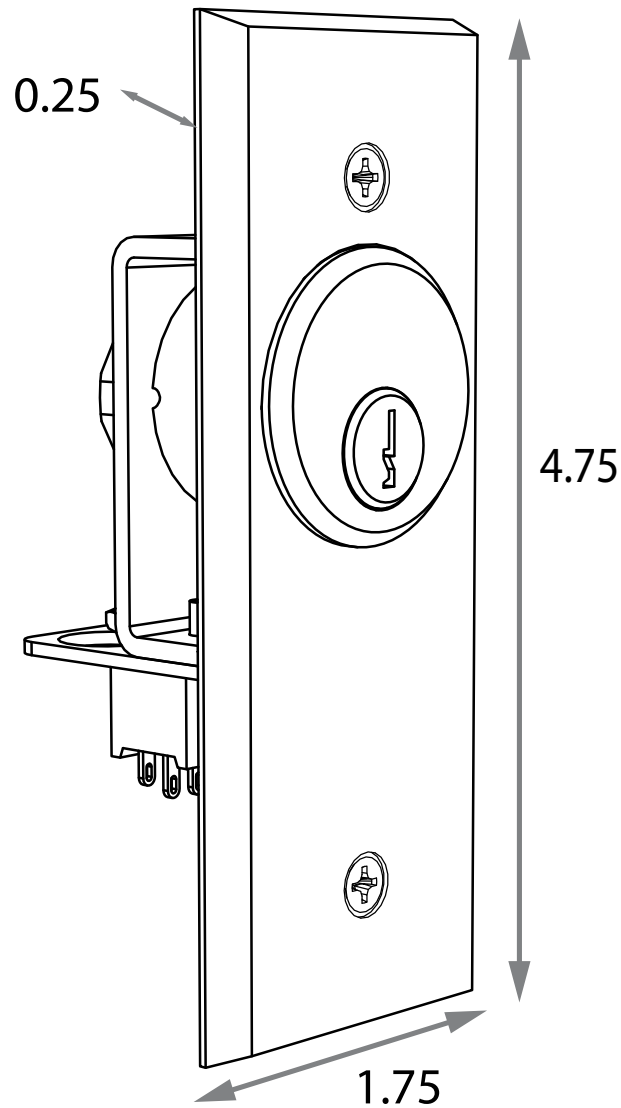

KEYSWITCH (JAMB)

VARIETIES

P/N	DESCRIPTION	MATERIAL
10JAMBSWITCHMOM	Momentary	Stainless steel 304
10JAMBSWITCHONF	Maintained	Stainless steel 304