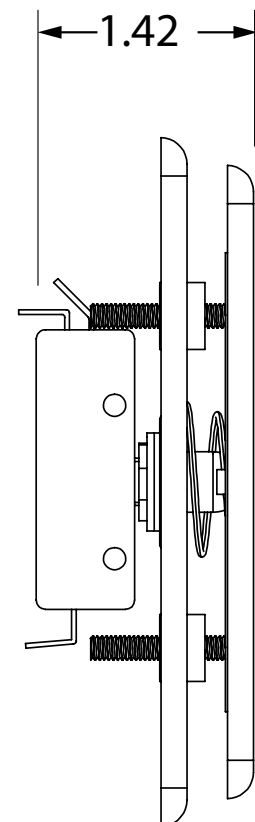

Please refer to the appropriate User's Guide or Cut Sheet for more information regarding the products.

DEVICES

4 ½" ROUND	3	MS31 (6" ROUND)	20
4 ½" SQUARE	4	MS41 (JAMB)	21
4 ¾" SQUARE	5	MS41 (SINGLE GANG)	22
6" ROUND	6	MS41 (4 ½" SQUARE)	23
6" SQUARE	7	MS41 (6" ROUND)	24
SINGLE GANG	8	MS51 (JAMB)	25
4 ¾" × 1 ½" JAMB	9	MS51 (SINGLE-GANG)	26
4 ½" × 1 ¾" JAMB	10	MS51 (DOUBLE-GANG)	27
VESTIBULE	11	MS51 (6" ROUND)	28
LPR36	12	ACCESS CONTROL PUSH BUTTONS	29
PANTHER 4 ¾" ROUND	13	PNEUMATIC PUSH BUTTONS (SINGLE GANG)	30
PANTHER 4 ¾" SQUARE	14	PNEUMATIC PUSH BUTTONS (JAMB)	31
PANTHER 6" ROUND	15	PIEZO BUTTON	32
MS09	16	KEYSWITCHES (SINGLE GANG)	33
MS31 (JAMB)	17	KEYSWITCHES (JAMB)	34
MS31 (SINGLE GANG)	18	COMBO PLATE	35
MS31 (DOUBLE GANG)	19	KEYPADS	36

PUSH PLATE - 4 1/2" ROUND

VARIETIES

P/N	DESCRIPTION	MATERIAL
10PBR45	"PUSH TO OPEN"	Stainless steel 304
10PBR451	Text/Logo	Stainless steel 304
10PBR45LL	Logo	Stainless steel 304
10PBR4510	Plain	Stainless steel 304

PUSH PLATE - 4 1/2" SQUARE

VARIETIES

P/N	DESCRIPTION	MATERIAL
10PBS45	"PUSH TO OPEN"	Stainless steel 304
10PBS45POD	"PRESS TO OPERATE DOOR"	Stainless steel 304
10PBS451	Text/Logo	Stainless steel 304
10PBS451AL	Text/Alt Logo	Stainless steel 304
10PBS45LL	Logo	Stainless steel 304
10PBS4510	Plain	Stainless steel 304
10PBS45B	White text, blue plate	Stainless steel 304, powder-coated
10PBS451B	White text/logo, blue plate	Stainless steel 304, powder-coated

PUSH PLATE - 4 3/4" SQUARE

VARIETIES

P/N	DESCRIPTION	MATERIAL
10PBS	"PUSH TO OPEN"	Stainless steel 304
10PBS1	Text/Logo	Stainless steel 304
10PBS1AL	Text/Alt Logo	Stainless steel 304
10PBSLL	Logo	Stainless steel 304
10PBS10	Plain	Stainless steel 304
10PBS1SB	Blue text/logo, satin brass plate	Stainless steel 304, powder-coated
10PBS1B	White text/logo, blue plate	Stainless steel 304, powder-coated
10PBSE	"PUSH TO EXIT"	Stainless steel 304