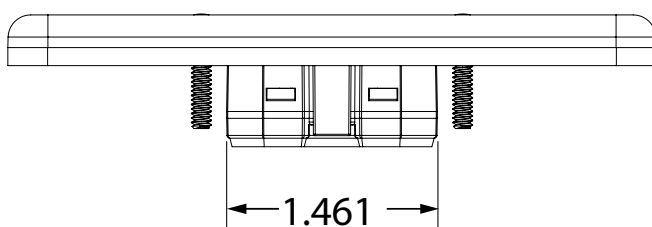

MS31 (DOUBLE-GANG)

VARIETIES

P/N	DESCRIPTION	MATERIAL
10MS31U-B	black, text+logo	Plate, LED cover: polycarbonate plastic Cube: polyethelene plastic
10MS31U-W	white, text+logo	Plate, LED cover: polycarbonate plastic Cube: polyethelene plastic
10MS31U-G	gray, text+logo	Plate, LED cover: polycarbonate plastic Cube: polyethelene plastic

COMPATIBLE WITH

P/N	DESCRIPTION
10MSBOXDGSM	MAGIC SWITCH Surface-Mount Box (double gang) - <i>recommended</i>
10BOXDGSM	Double-gang, surface-mount box
10BOX45SQSM	4 1/2" square, surface-mount box (must use adapter bracket)
10BOX475SQSM	4 3/4" square, surface-mount box (must use adapter bracket)
10BOX45SQFM	4 1/2" square, flush-mount box (must use adapter bracket)
not sold by BEA	Double-gang electrical box