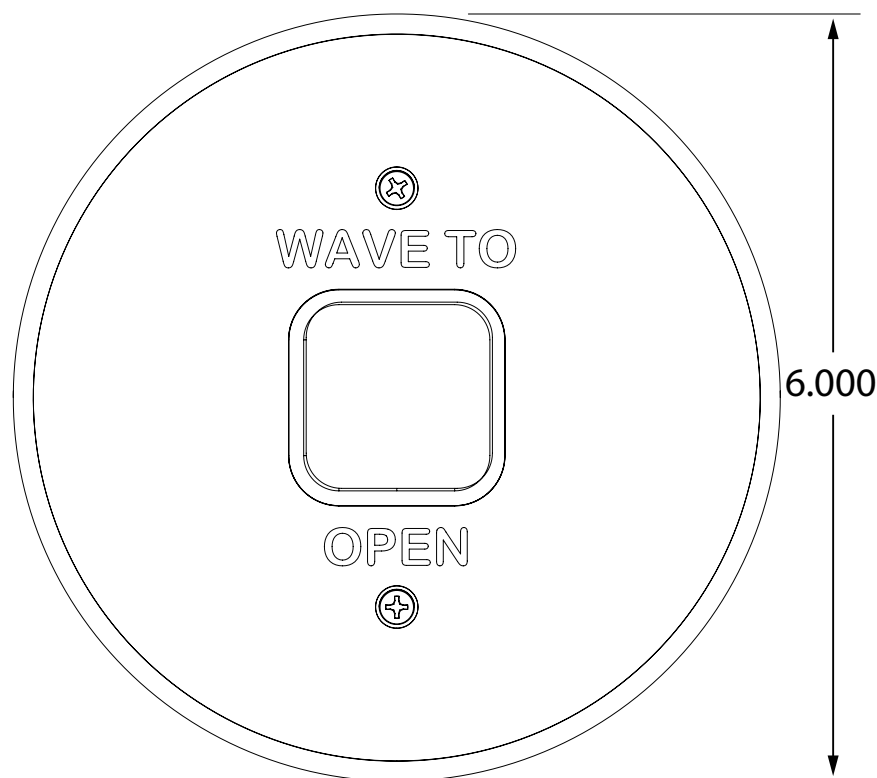

MS41 (6" ROUND)

VARIETIES

P/N	DESCRIPTION	MATERIAL
10MS41-R	text + hand	Plate: stainless steel Cube: polyethelene plastic Center square: polycarbonate plastic LED ring cover: lexan
10MS41-RA	text + accessibility logo	Plate: stainless steel Cube: polyethelene plastic Center square: polycarbonate plastic LED ring cover: lexan
10MS41-RP	plain	Plate: stainless steel Cube: polyethelene plastic Center square: polycarbonate plastic LED ring cover: lexan

COMPATIBLE WITH

P/N	DESCRIPTION
10MSBOXRNDISM	MAGIC SWITCH Surface-Mount Box (6" round) - <i>recommended</i>
10BOX6RNDISM	6" round, surface-mount box (must use adapter bracket)
not sold by BEA	Single-gang electrical box