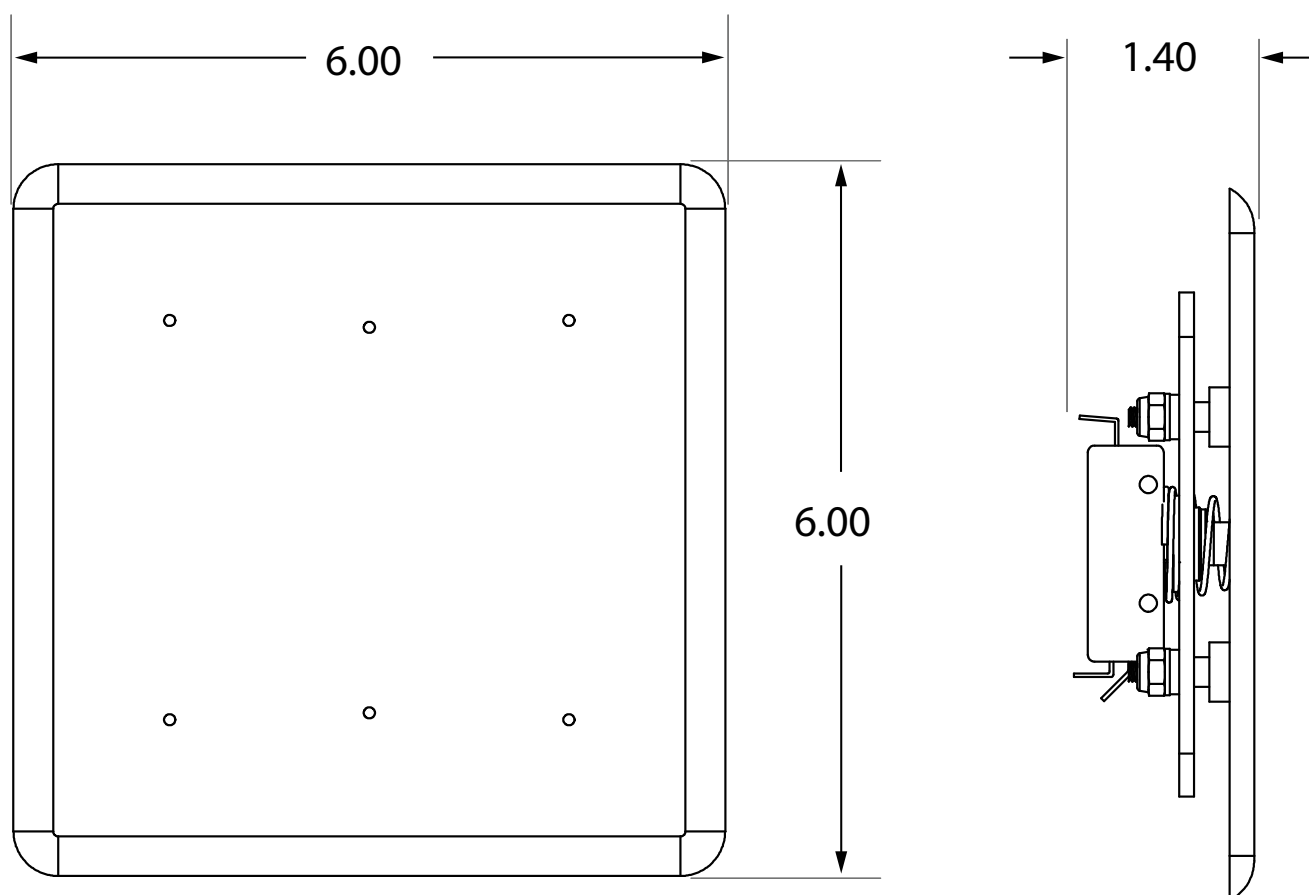

PUSH PLATE - 6" SQUARE

VARIETIES

P/N	DESCRIPTION	MATERIAL
10PBS6	"PUSH TO OPEN"	Stainless steel 304
10PBS61	Text/Logo	Stainless steel 304
10PBS6LL	Logo	Stainless steel 304
10PBS610	Plain	Stainless steel 304

COMPATIBLE WITH

P/N	DESCRIPTION
10BOX6SQSM	6" square, surface-mount box
10BOX6SQFM	6" square, flush-mount box
10BOXDGSMS	Double-gang, surface-mount box (10BRINGC required) <i>*Poor aesthetics, potential for vandalism</i>
10BOXDG4H	Double-gang, non-metallic box <i>*Potential for vandalism</i>
10PBBRACKET(CA)	Surface-mount kit for round or square plates <i>*Potential for vandalism</i>
not sold by BEA	Single-gang electrical box <i>*Potential for vandalism</i>
not sold by BEA	Double-gang electrical box (10BRINGC required) <i>*Potential for vandalism</i>