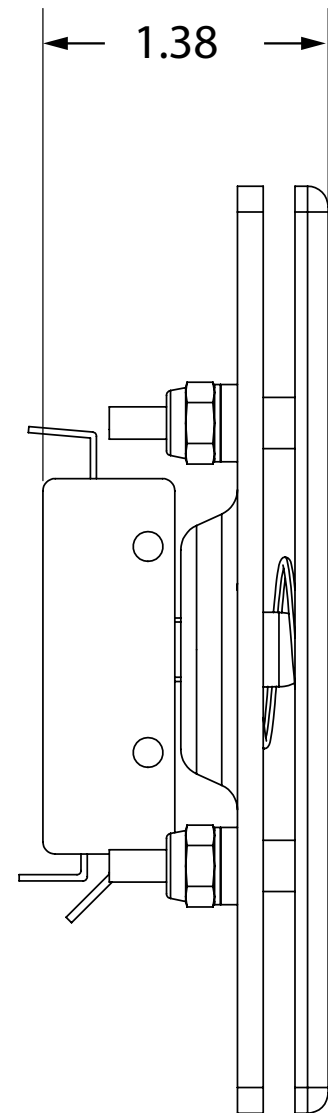

PUSH PLATE - SINGLE-GANG

VARIETIES

P/N	DESCRIPTION	MATERIAL
10PBO241	Text/Logo	Stainless steel 304
10PBO24L	Logo	Stainless steel 304
10PBO2410	Plain	Stainless steel 304
10PBO24E	"PUSH TO EXIT"	Stainless steel 304

COMPATIBLE WITH

P/N	DESCRIPTION
10BOX24SGSM	Single-gang, surface-mount box
not sold by BEA	Single-gang electrical box
10BOLLARD series	Bollard <i>*Poor aesthetics, exposure to elements</i>