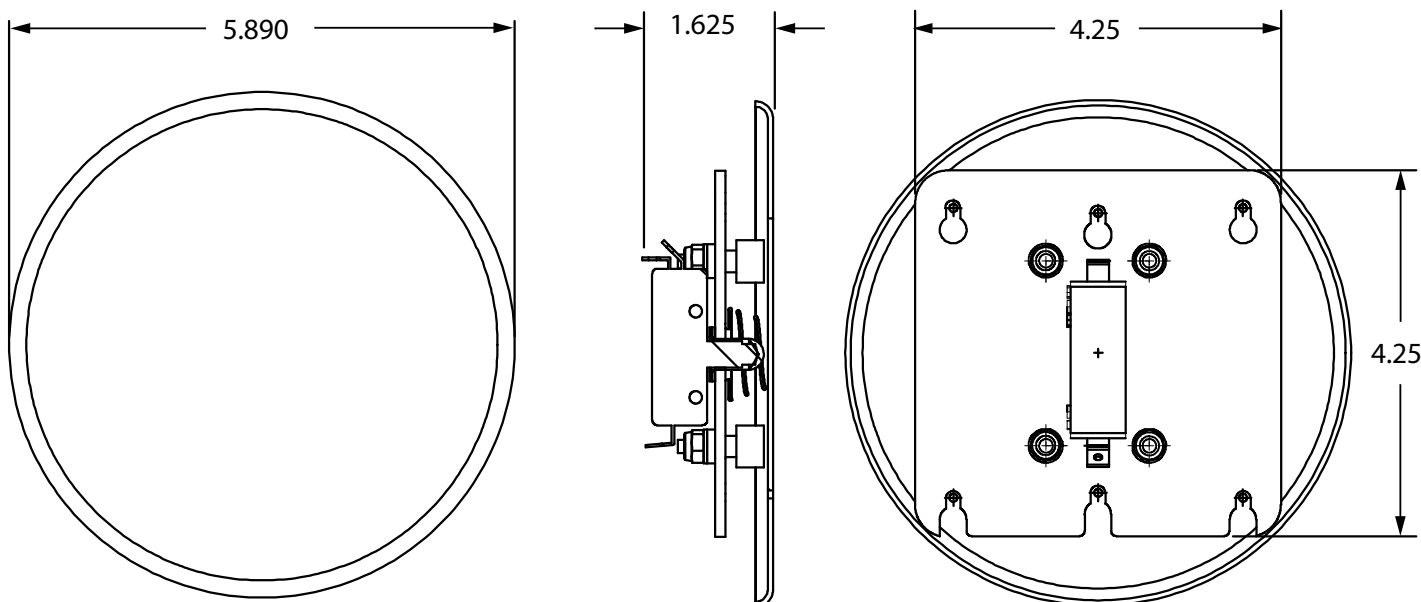

PUSH PLATE - 6" ROUND

VARIETIES

P/N	DESCRIPTION	MATERIAL
10PBR	"PUSH TO OPEN"	Stainless steel 304
10PBR1	Text/Logo	Stainless steel 304
10PBR1AL	Text/Alt Logo	Stainless steel 304
10PBRLL	Logo	Stainless steel 304
10PBR10	Plain	Stainless steel 304

COMPATIBLE WITH

P/N	DESCRIPTION
10BOX6RNDISM	6" round, surface-mount box
10BOX6RNDIFM	6" round, flush-mount box
10ESCUTCHEON	6" escutcheon
10BOXDGSM	Double-gang, surface-mount box (10BRINGC required) <i>*Poor aesthetics, potential for vandalism</i>
10BOXDG4H	Double-gang, non-metallic box <i>*Potential for vandalism</i>
10PBBRACKET(CA)	Surface-mount kit for round or square plates <i>*Potential for vandalism</i>
not sold by BEA	Single-gang electrical box <i>*Potential for vandalism</i>
not sold by BEA	Double-gang electrical box (10BRINGC required) <i>*Potential for vandalism</i>