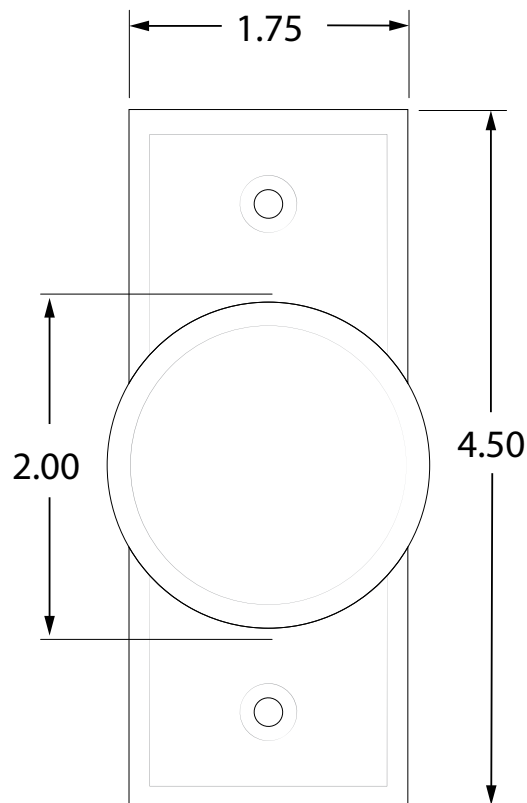

10ACPBDA1
10ACPBDA5
10ACPBDA9

VARIETIES

P/N	DESCRIPTION	MATERIAL
10ACPBDA1	Text (red button)	Stainless steel 304
10ACPBDA3	Text (red button)	Stainless steel 304
10ACPBDA5	Logo (blue button)	Stainless steel 304
10ACPBDA7	Logo (blue button)	Stainless steel 304
10ACPBDA9	Text (green button)	Stainless steel 304
10ACPBDA11	Text (green button)	Stainless steel 304

COMPATIBLE WITH

P/N	DESCRIPTION
10BOXJAMBST	4 1/2" x 1 3/4" jamb box <i>*must be installed with spacer</i>