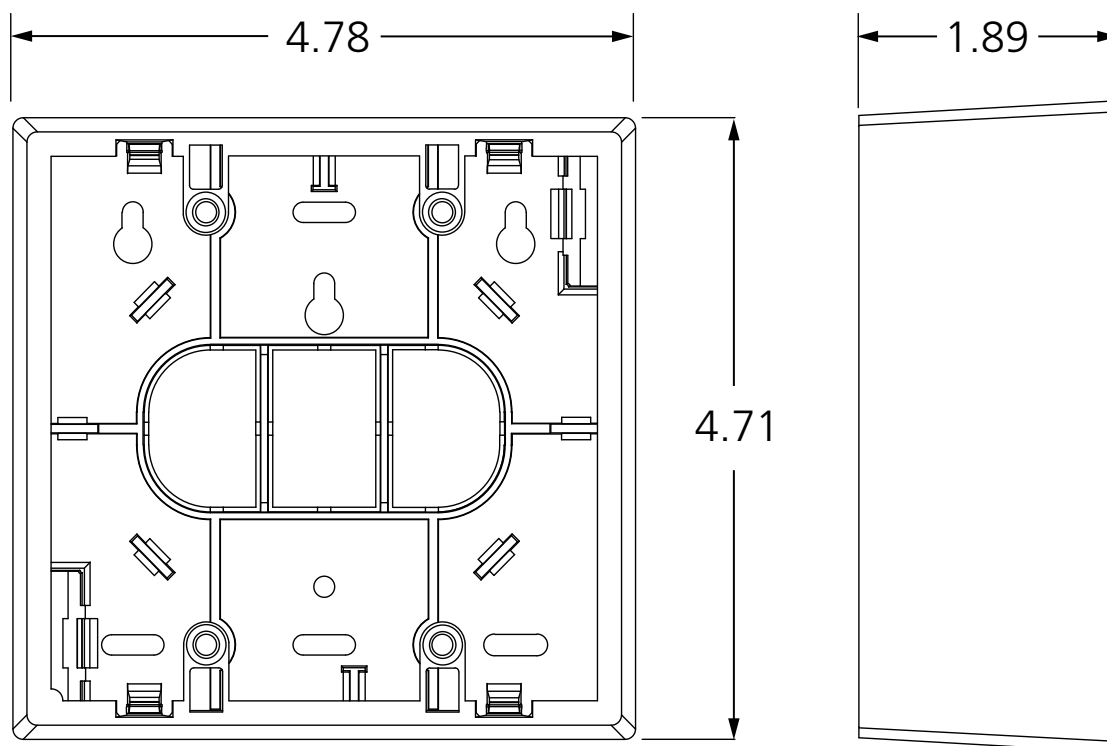

DOUBLE-GANG, SURFACE-MOUNT BOX

VARIETIES

P/N	MATERIAL
10BOXDGSM	ABS plastic

COMPATIBLE WITH

4 1/2" square push plate	6" round push plate (10BRINGC required)
4 3/4" square push plate (10BRINGC required)	6" square push plate (10BRINGC required)
Vestibule push plate	MS31 (double gang)
MS41 (double gang)	MS51 (double gang)