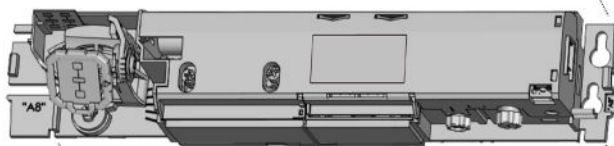

IXIO / VIO BA

Bracket Accessory for IXIO-D, IXIO-S,
VIO-D, VIO-S, VIO-M

(US version)

MOUNT

UNMOUNT

ASSEMBLY

IXIO-D / VIO-D / IXIO-S = 7.56 in
VIO-S = 5.35 in
VIO-M = 4.13 in

IXIO-D