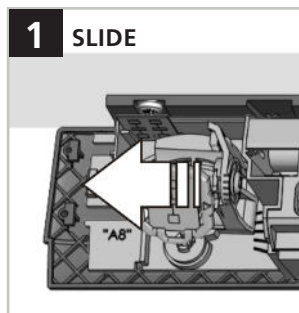

IXIO / VIO BA

Bracket Accessory for IXIO-D, IXIO-S,
VIO-D, VIO-S, VIO-M

(US version)

MOUNT

UNMOUNT

ASSEMBLY

IXIO-D / VIO-D / IXIO-S = 7.56 in
VIO-S = 5.35 in
VIO-M = 4.13 in

IXIO-D