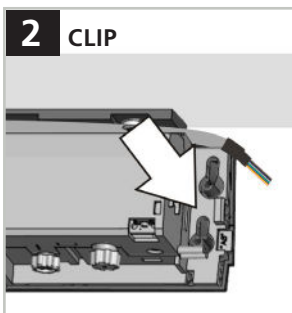

IXIO / VIO BA

Bracket Accessory for IXIO-D, IXIO-S,
VIO-D, VIO-S, VIO-M

(US version)

MOUNT

UNMOUNT

ASSEMBLY

IXIO-D / VIO-D / IXIO-S = 7.56 in
VIO-S = 5.35 in
VIO-M = 4.13 in

IXIO-D