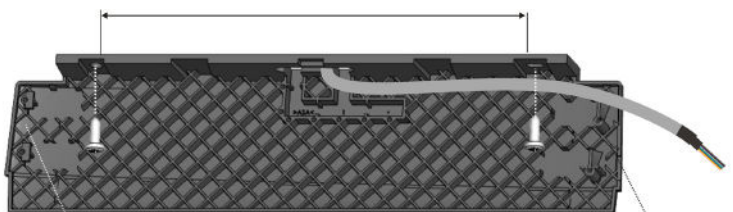

IXIO / VIO BA

Bracket Accessory for IXIO-D, IXIO-S,
VIO-D, VIO-S, VIO-M

(US version)

MOUNT

UNMOUNT

ASSEMBLY

IXIO-D / VIO-D / IXIO-S = 7.56 in
VIO-S = 5.35 in
VIO-M = 4.13 in

IXIO-D