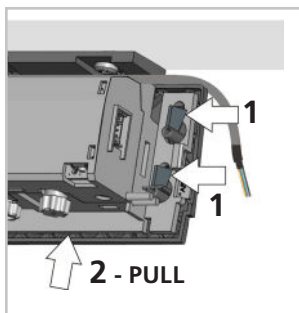

IXIO / VIO BA

Bracket Accessory for IXIO-D, IXIO-S,
VIO-D, VIO-S, VIO-M

(US version)

MOUNT

UNMOUNT

ASSEMBLY

IXIO-D / VIO-D / IXIO-S = 7.56 in
VIO-S = 5.35 in
VIO-M = 4.13 in

IXIO-D