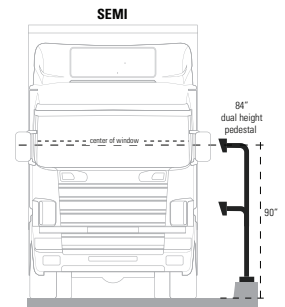

PRODUCT FEATURES

- Dual height for cars and trucks
- Universal design
- Heavy duty materials
- Steel construction
- Black wrinkle powder coating w/ UV protection
- NDAA, Buy American, or USMCA/CUSMA compliant
- In-stock, ready-to-ship
- Available direct or through distribution
- ADA compliant

CUSTOM OPTIONS

- Customize face plate or base plate
- Readily available powder coating colors (white, yellow, bronze, gray, silver)
- Choose any RAL powder color

DESCRIPTION

A low cost, dual-height, car-truck pedestal for mounting access control devices at gates. Standing 72" tall, this pedestal will accommodate gate access for vehicles of all sizes including cars, SUV's, buses, semi-trucks, and other large commercial traffic.

NOTE: Real time inventory levels are viewable for registered users on pedestalpro.com

NOTE: CAD drawing available online.
Scan for more detail.

DATA & SPECS

Product Style	Gooseneck
Material	Steel
Tube	2" x 2" x .120" wall, and 2" x 4" x .120" wall, steel
Face Plate	.125" (11 gauge)
Base Plate	.25" plate
Cover Plate	.074" (14 gauge)
Mounting Method	Pad mount
Pretreatment	High pressure/high temperature phosphate wash and rinse
Finish	Black wrinkle powder coating (TGIC outdoor polyester)
UV Protection	Yes
Hardware	1/4-20 carriage bolts and nuts (qty 4 each, zinc plated)
Packaging	Foam wrapped and boxed individually
Package Size	76 x 15 x 10
Weight	45 lbs
Shipping Method	UPS, FedEx, or LTL freight
Compliance	NDA, Buy American, or USMCA/CUSMA (see website for details)
Warranty	1 year limited (see website for details)
Inventory Status	In-Stock (inventory levels viewable for registered users on pedestalpro.com)