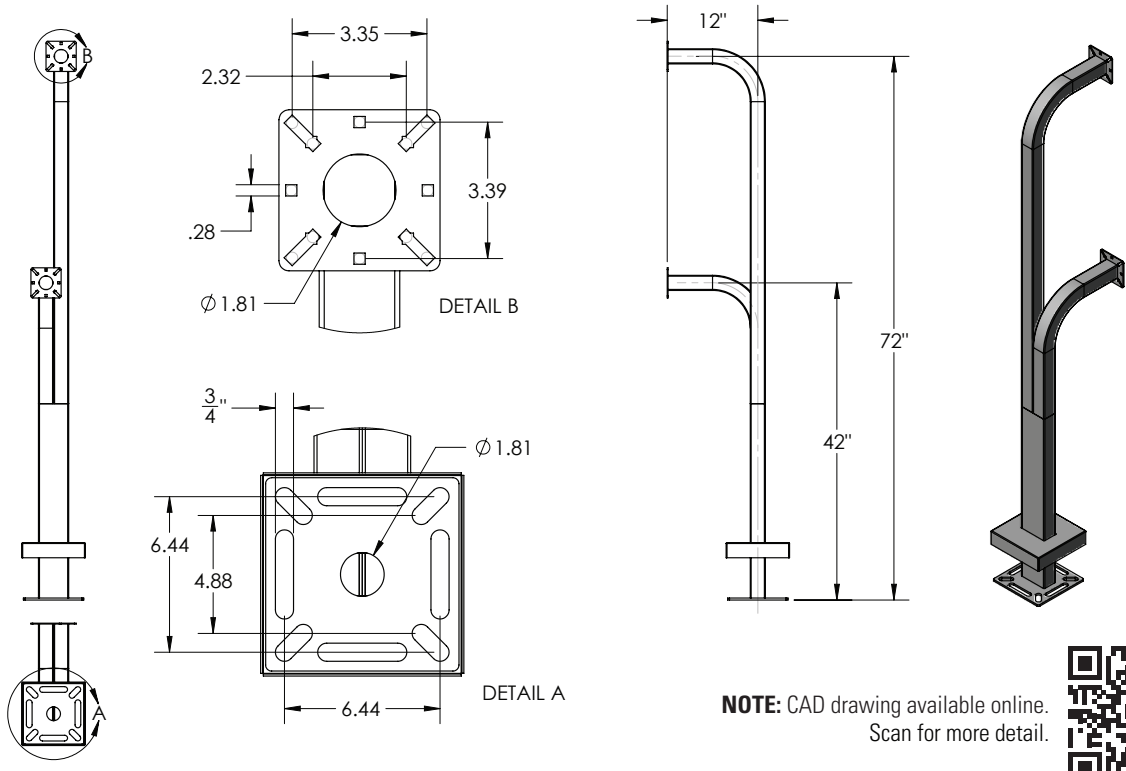

CUSTOM OPTIONS

- Customize face plate or base plate
- Readily available powder coating colors (white, yellow, bronze, gray, silver)
- Choose any RAL powder color

DESCRIPTION

A low cost, dual-height, car-truck pedestal for mounting access control devices at gates. Standing 72" tall, this pedestal will accommodate gate access for vehicles of all sizes including cars, SUV's, buses, semi-trucks, and other large commercial traffic.

Download Vehicle Height Chart for more details

RECOMMENDED ACCESSORIES

<p>BOLT KIT</p> <p>Stud-Anchor-625</p>	<p>BOLT KIT</p> <p>L-Bolt-625</p>	<p>HOOD</p> <p>Hood-CS-14x14</p>	<p>HOUSING</p> <p>MC-PC-14-E-BLK</p>	<p>BUFFER PLATE</p> <p>CS-ABP-1212</p>	<p>SHIM KIT</p> <p>Shim-Kit-001</p>	<p>NECK EXTENSION</p> <p>12-EXT-2</p>	<p>DIRECTIONAL HEAD</p> <p>OMNI-4W5T-BLK</p>
---	--	---	---	---	--	--	---

NOTE: Real time inventory levels are viewable for registered users on pedestalpro.com

NOTE: CAD drawing available online.
Scan for more detail.

DATA & SPECS

Product Style	Gooseneck
Material	Steel
Tube	2" x 2" x .120" wall, and 2" x 4" x .120" wall, steel
Face Plate	.125" (11 gauge)
Base Plate	.25" plate
Cover Plate	.074" (14 gauge)
Mounting Method	Pad mount
Pretreatment	High pressure/high temperature phosphate wash and rinse
Finish	Black wrinkle powder coating (TGIC outdoor polyester)
UV Protection	Yes
Hardware	1/4-20 carriage bolts and nuts (qty 4 each, zinc plated)
Packaging	Foam wrapped and boxed individually
Package Size	76 x 15 x 10
Weight	45 lbs
Shipping Method	UPS, FedEx, or LTL freight
Compliance	NDA, Buy American, or USMCA/CUSMA (see website for details)
Warranty	1 year limited (see website for details)
Inventory Status	In-Stock (inventory levels viewable for registered users on pedestalpro.com)