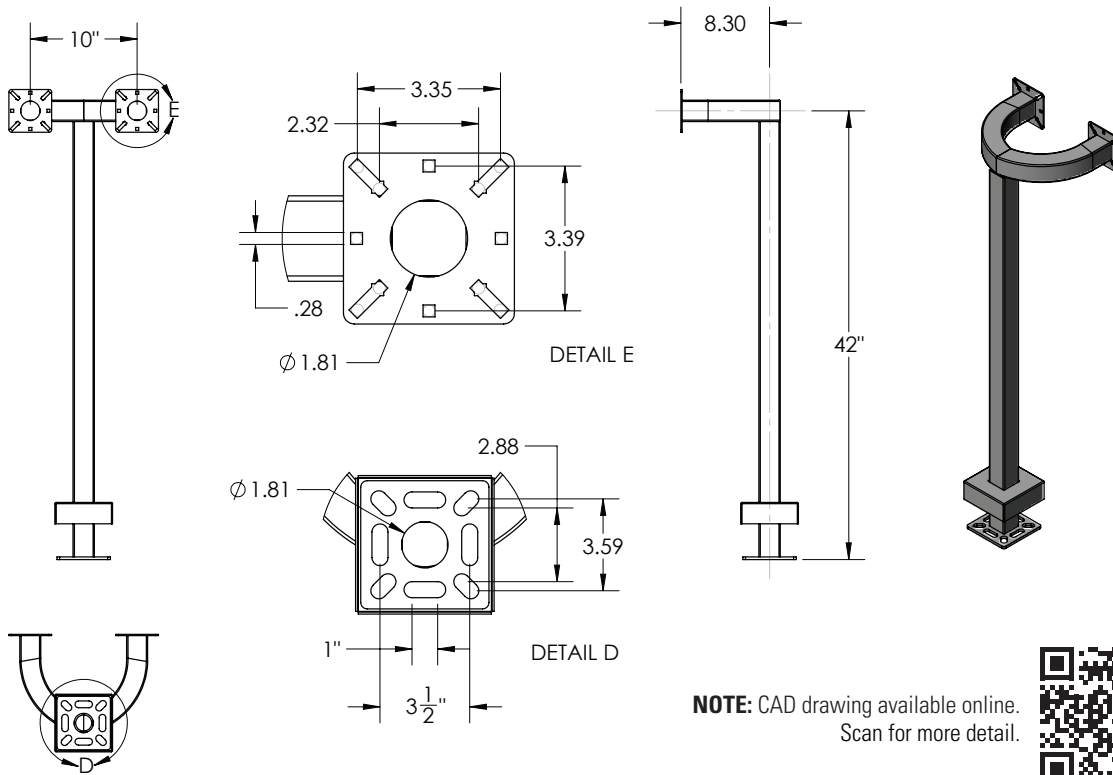

### PRODUCT FEATURES

- Dual mount, side-by-side mounting plates
- Single height for cars and pedestrians
- Universal design
- Heavy duty materials
- Steel construction
- Black wrinkle powder coating w/ UV protection
- NDAA, Buy American, or USMCA/CUSMA compliant
- In-stock, ready-to-ship
- Available direct or through distribution

### DESCRIPTION

A security pedestal with side-by-side mounting plates for mounting multiple access control devices at gates. Standing 42" tall, this pedestal will accommodate gate access for most cars and pedestrians whether installed on or off a concrete curb or island.

Download Vehicle Height Chart for more details

**NOTE:** Real time inventory levels are viewable for registered users on pedestalpro.com

**NOTE:** CAD drawing available online.  
Scan for more detail.

**DATA & SPECS**

Product Style	Gooseneck
Material	Steel
Tube	2" x 2" x .120" wall, steel
Face Plate	.125" (11 gauge)
Base Plate	.25" plate
Cover Plate	.074" (14 gauge)
Mounting Method	Pad mount
Pretreatment	High pressure/high temperature phosphate wash and rinse
Finish	Black wrinkle powder coating (TGIC outdoor polyester)
UV Protection	Yes
Hardware	1/4-20 carriage bolts and nuts (qty 4 each, zinc plated)
Packaging	Foam wrapped and boxed individually
Package Size	45 x 15 x 13
Weight	32 lbs
Shipping Method	UPS, FedEx, or LTL freight
Compliance	NDAA, Buy American, or USMCA/CUSMA (see website for details)
Warranty	1 year limited (see website for details)
Inventory Status	In-Stock (inventory levels viewable for registered users on pedestalpro.com)