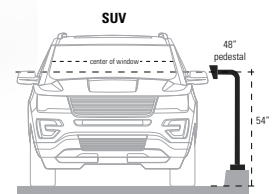

### PRODUCT FEATURES

- Dual mount, side-by-side mounting plates
- Single height for cars and pedestrians
- Universal design
- Heavy duty materials
- Steel construction
- Black wrinkle powder coating w/ UV protection
- NDAA, Buy American, or USMCA/CUSMA compliant
- In-stock, ready-to-ship
- Available direct or through distribution

### DESCRIPTION

A security pedestal with side-by-side mounting plates for mounting multiple access control devices at gates. Standing 42" tall, this pedestal will accommodate gate access for most cars and pedestrians whether installed on or off a concrete curb or island.