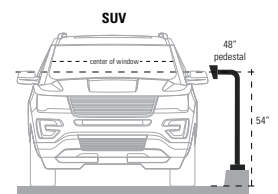

PRODUCT FEATURES

- Matches white requirements
- Single height for cars and pedestrians
- Universal design
- Heavy duty materials
- Steel construction
- Gloss white powder coating w/ UV protection
- NDAA, Buy American, or USMCA/CUSMA compliant
- In-stock, ready-to-ship
- Available direct or through distribution

CUSTOM OPTIONS

- Customize face plate or base plate
- Readily available powder coating colors (white, yellow, bronze, gray, silver)
- Choose any RAL powder color

DESCRIPTION

Matches white parking specifications or building facade. A low cost, single-height, security pedestal for mounting access control devices at gates. Standing 42" tall, this pedestal will accommodate gate access for most cars and pedestrians whether installed on or off a concrete curb or island.