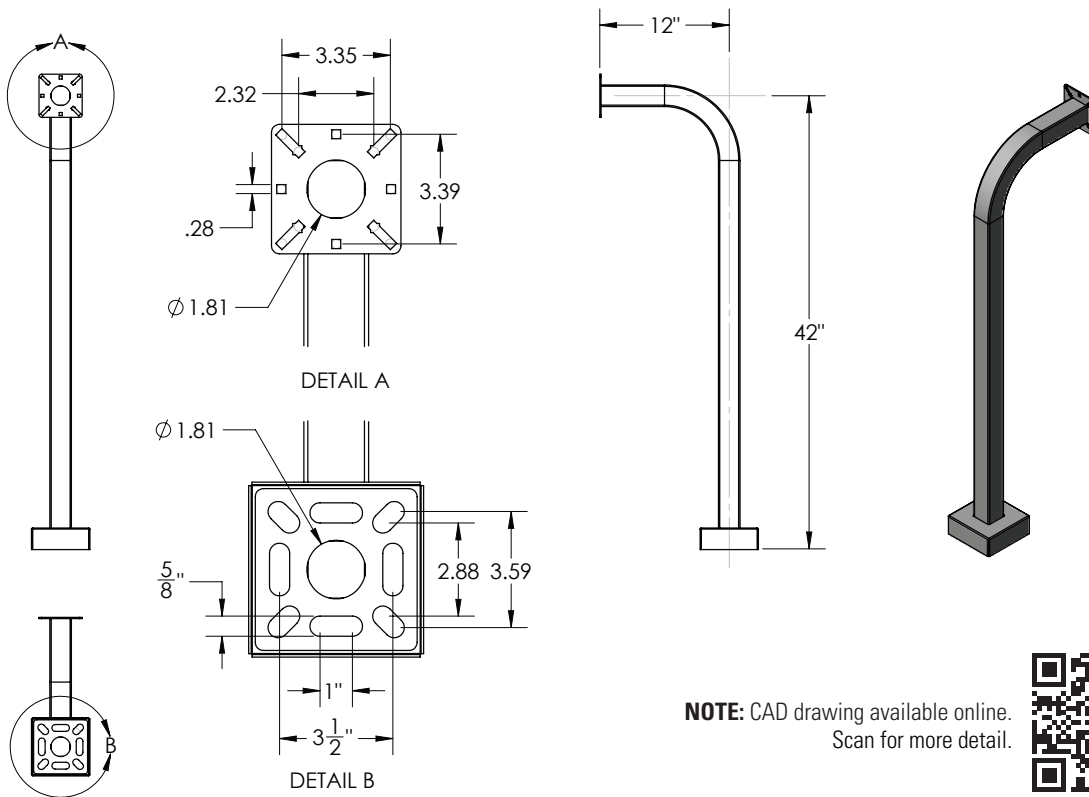

CUSTOM OPTIONS

- Customize face plate or base plate
- Readily available powder coating colors (white, yellow, bronze, gray, silver)
- Choose any RAL powder color

DESCRIPTION

Matches white parking specifications or building facade. A low cost, single-height, security pedestal for mounting access control devices at gates. Standing 42" tall, this pedestal will accommodate gate access for most cars and pedestrians whether installed on or off a concrete curb or island.

Download Vehicle Height Chart for more details

RECOMMENDED ACCESSORIES

<p>BOLT KIT</p> <p>Stud-Anchor-500</p>	<p>BOLT KIT</p> <p>L-Bolt-500</p>	<p>HOOD</p> <p>Hood-CS-04.5x6 (ask for white)</p>	<p>HOUSING</p> <p>Lando-CS-10x8-E (ask for white)</p>	<p>BUFFER PLATE</p> <p>46PLA-PRO-001-HDP</p>	<p>SHIM KIT</p> <p>Shim-Kit-001</p>	<p>NECK EXTENSION</p> <p>12-EXT-2 (ask for white)</p>	<p>DIRECTIONAL HEAD</p> <p>OMNI-4W5T-BLK</p>
---	--	--	--	---	--	--	---

NOTE: Real time inventory levels are viewable for registered users on pedestalpro.com

NOTE: CAD drawing available online.
Scan for more detail.

DATA & SPECS

Product Style	Gooseneck
Material	Steel
Tube	2" x 2" x .120" wall, steel
Face Plate	.125" (11 gauge)
Base Plate	.25" plate
Cover Plate	.074" (14 gauge)
Mounting Method	Pad mount
Pretreatment	High pressure/high temperature phosphate wash and rinse
Finish	Gloss white powder coating (TGIC outdoor polyester)
UV Protection	Yes
Hardware	1/4-20 carriage bolts and nuts (qty 4 each, zinc plated)
Packaging	Foam wrapped and boxed individually
Package Size	45 x 12 x 7
Weight	18 lbs
Shipping Method	UPS, FedEx, or LTL freight
Compliance	NDA, Buy American, or USMCA/CUSMA (see website for details)
Warranty	1 year limited (see website for details)
Inventory Status	In-Stock (inventory levels viewable for registered users on pedestalpro.com)