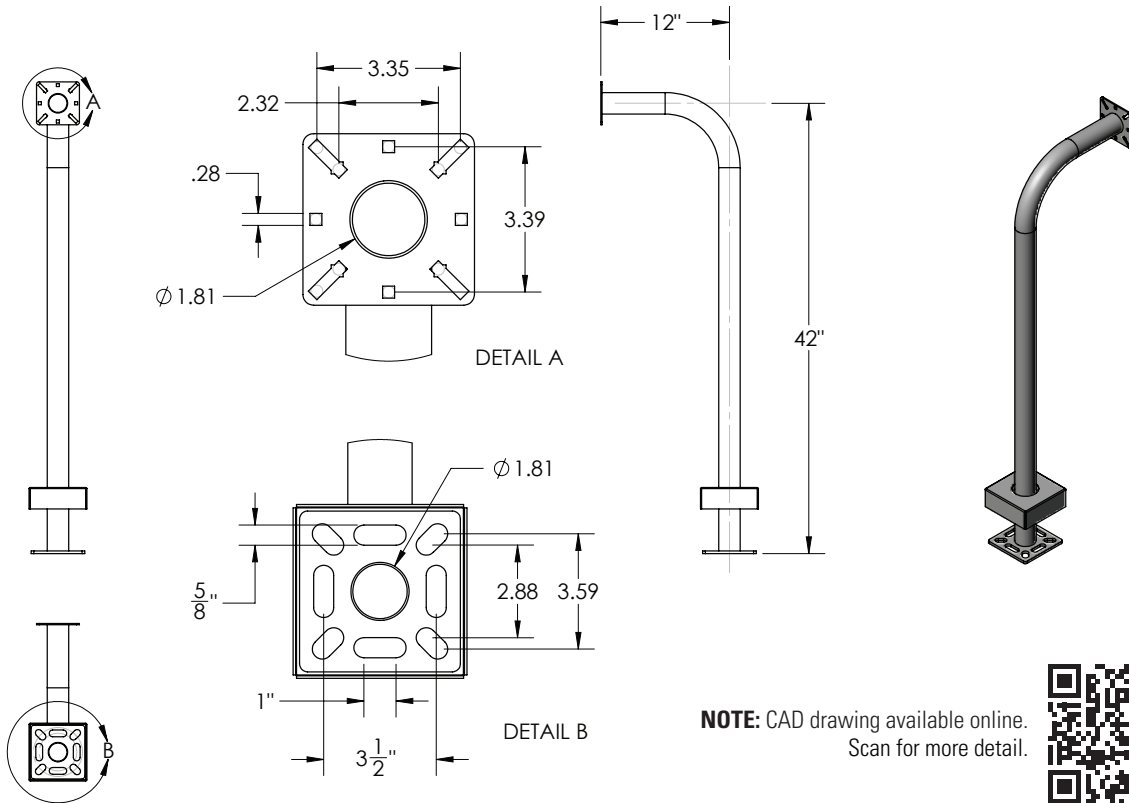

### DESCRIPTION

A rust resistant, single-height, stainless steel security pedestal for mounting access control devices at gates. Standing 42" tall, this pedestal will accommodate gate access for most cars and pedestrians whether installed on or off a concrete curb or island.

Download Vehicle Height Chart for more details

**NOTE:** Real time inventory levels are viewable for registered users on pedestalpro.com

**DATA & SPECS**

Product Style	Gooseneck
Material	Stainless steel #304
Tube	2" round x .065" wall, stainless steel #304
Face Plate	.1217" (11 gauge) stainless steel #304
Base Plate	.25" plate, stainless steel #304
Cover Plate	.0749" (14 gauge) stainless steel #304
Mounting Method	Pad mount
Pretreatment	n/a
Finish	Brushed #4, 180 grit polish
UV Protection	Yes
Hardware	1/4-20 carriage bolts and nuts (qty 4 each, zinc plated)
Packaging	Foam wrapped and boxed individually
Package Size	45 x 12 x 7
Weight	12 lbs
Shipping Method	UPS, FedEx, or LTL freight
Compliance	NDA, Buy American, or USMCA/CUSMA (see website for details)
Warranty	1 year limited (see website for details)
Inventory Status	In-Stock (inventory levels viewable for registered users on pedestalpro.com)