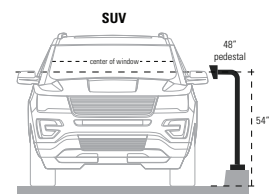

### PRODUCT FEATURES

- Rust resistant
- Single height for cars and pedestrians
- Universal design
- Heavy duty materials
- Stainless steel construction
- Brushed #4, 180 grit finish
- NDAA, Buy American, or USMCA/CUSMA compliant
- In-stock, ready-to-ship
- Available direct or through distribution

### DESCRIPTION

A rust resistant, single-height, stainless steel security pedestal for mounting access control devices at gates. Standing 42" tall, this pedestal will accommodate gate access for most cars and pedestrians whether installed on or off a concrete curb or island.