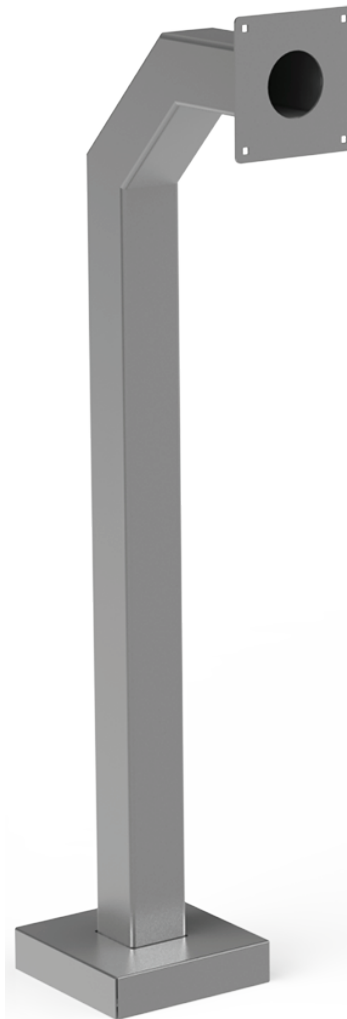

PRODUCT FEATURES

- Single height for cars and pedestrians
- Universal design
- Heavy duty materials
- Steel construction
- Brushed #4, 180 grit finish
- NDAA, Buy American, or USMCA/CUSMA compliant
- Build To Order (BTO)
- Available direct or through distribution

CUSTOM OPTIONS

- Shorten or extend neck reach
- Shorten or extend height
- Customize face plate or base plate
- Readily available powder coating colors (white, yellow, bronze, gray, silver)
- Choose any RAL powder color

DESCRIPTION

A strong and beautiful stainless steel, single-height, security pedestal for mounting access control devices at gates. Standing 42" tall, this pedestal will accommodate gate access for most cars and pedestrians.

NOTE: Real time inventory levels are viewable for registered users on pedestalpro.com

NOTE: CAD drawing available online.
Scan for more detail.

DATA & SPECS

Product Style	Gooseneck
Material	Stainless steel #304
Tube	3" x 3" x .120" wall, stainless steel #304
Face Plate	.1217" (11 gauge) stainless steel #304
Base Plate	.25" plate, stainless steel #304
Cover Plate	.0749" (14 gauge) stainless steel #304
Mounting Method	Pad mount
Pretreatment	High pressure/high temperature phosphate wash and rinse
Finish	Brushed #4, 180 grit polish
UV Protection	Yes
Hardware	1/4-20 carriage bolts and nuts (qty 4 each, zinc plated)
Packaging	Foam wrapped and boxed individually
Package Size	45 x 15 x 10
Weight	25 lbs
Shipping Method	UPS, FedEx, or LTL freight
Compliance	NDA, Buy American, or USMCA/CUSMA (see website for details)
Warranty	1 year limited (see website for details)
Inventory Status	Build To Order (Fast Track production is available)