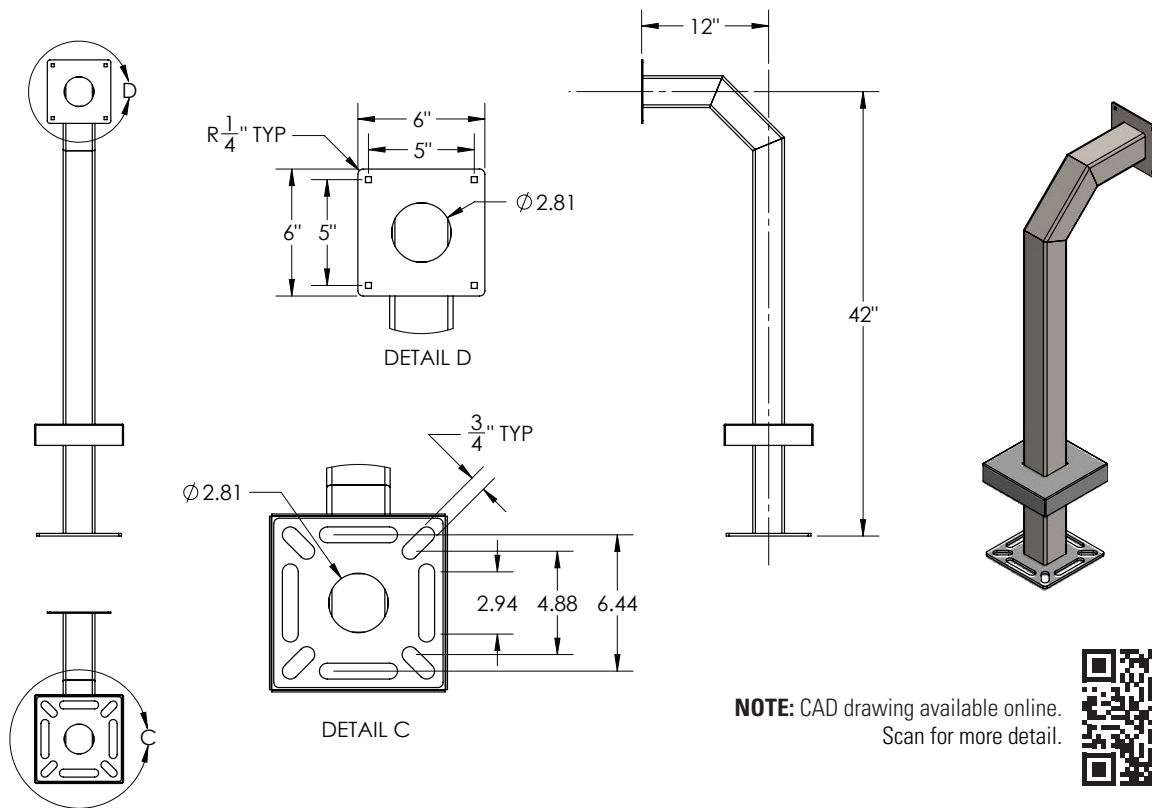

PRODUCT FEATURES

- Single height for cars and pedestrians
- Universal design
- Heavy duty materials
- Steel construction
- Brushed #4, 180 grit finish
- NDAA, Buy American, or USMCA/CUSMA compliant
- Build To Order (BTO)
- Available direct or through distribution

DESCRIPTION

A strong and beautiful stainless steel, single-height, security pedestal for mounting access control devices at gates. Standing 42" tall, this pedestal will accommodate gate access for most cars and pedestrians.

Download Vehicle Height Chart for more details

RECOMMENDED ACCESSORIES

BOLT KIT	BOLT KIT	HOUSING	HOUSING	HOUSING	HOUSING	BUFFER PLATE	SHIM KIT
Stud-Anchor-625	L-Bolt-625	MC-SS-14-E	810HOU-PRO-001-304 (fits 2N IP Verso/Control4 1DS)	814HOU-PRO-001-304 (fits 2N IP Verso/Control4 2DS)	818HOU-PRO-001-304 (fits 2N IP Verso/Control4 3DS)	57PLA-PRO-001-HDP	Shim-Kit-001

NOTE: Real time inventory levels are viewable for registered users on pedestalpro.com

NOTE: CAD drawing available online.
Scan for more detail.

DATA & SPECS

Product Style	Gooseneck
Material	Stainless steel #304
Tube	3" x 3" x .120" wall, stainless steel #304
Face Plate	.1217" (11 gauge) stainless steel #304
Base Plate	.25" plate, stainless steel #304
Cover Plate	.0749" (14 gauge) stainless steel #304
Mounting Method	Pad mount
Pretreatment	High pressure/high temperature phosphate wash and rinse
Finish	Brushed #4, 180 grit polish
UV Protection	Yes
Hardware	1/4-20 carriage bolts and nuts (qty 4 each, zinc plated)
Packaging	Foam wrapped and boxed individually
Package Size	45 x 15 x 10
Weight	25 lbs
Shipping Method	UPS, FedEx, or LTL freight
Compliance	NDA, Buy American, or USMCA/CUSMA (see website for details)
Warranty	1 year limited (see website for details)
Inventory Status	Build To Order (Fast Track production is available)