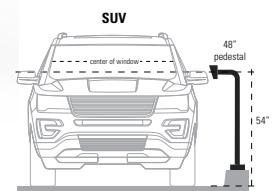

PRODUCT FEATURES

- Single height for cars and pedestrians
- Universal design
- Heavy duty materials
- Steel construction
- Brushed #4, 180 grit finish
- NDAA, Buy American, or USMCA/CUSMA compliant
- Build To Order (BTO)
- Available direct or through distribution

DESCRIPTION

A strong and beautiful stainless steel, single-height, security pedestal for mounting access control devices at gates. Standing 42" tall, this pedestal will accommodate gate access for most cars and pedestrians.