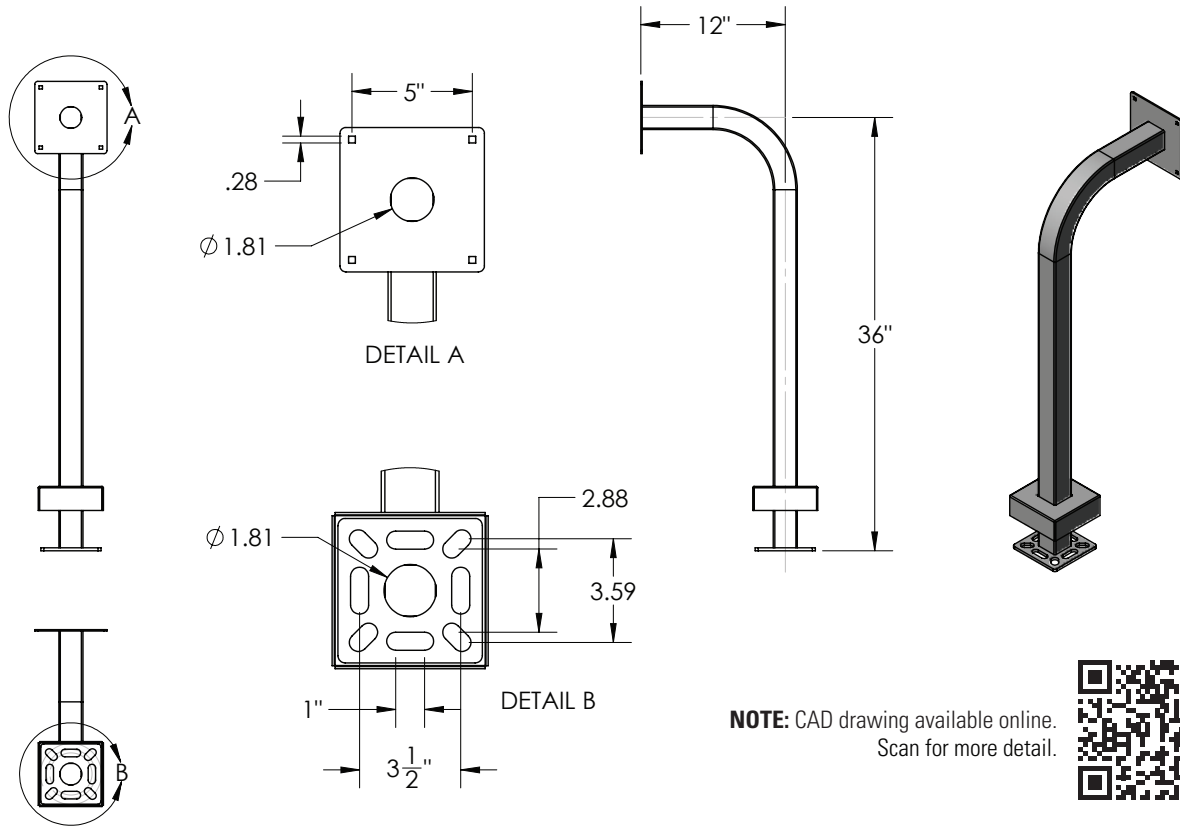

PRODUCT FEATURES

- Matches safety yellow requirements
- For placement on a concrete curb or island
- Single height for cars and pedestrians
- Universal design
- Heavy duty materials
- Steel construction
- Gloss safety yellow powder coating w/ UV protection
- NDAA, Buy American, or USMCA/CUSMA compliant
- Build To Order (BTO)
- Available direct or through distribution

CUSTOM OPTIONS

- Customize face plate or base plate
- Readily available powder coating colors (white, yellow, bronze, gray, silver)
- Choose any RAL powder color

DESCRIPTION

A low cost, single-height, security pedestal for mounting access control devices at gates. Standing 36" tall, this pedestal can be installed on a 6" curb or island to deliver a combined height of 42" which will accommodate most cars and pedestrians.

NOTE: CAD drawing available online.
Scan for more detail.

DATA & SPECS

| | |
|------------------|--|
| Product Style | Gooseneck |
| Material | Steel |
| Tube | 2" x 2" x .120" wall, steel |
| Face Plate | .125" (11 gauge) |
| Base Plate | .25" plate |
| Cover Plate | .074" (14 gauge) |
| Mounting Method | Pad mount |
| Pretreatment | High pressure/high temperature phosphate wash and rinse |
| Finish | Gloss safety yellow powder coating (TGIC outdoor polyester) |
| UV Protection | Yes |
| Hardware | 1/4-20 carriage bolts and nuts (qty 4 each, zinc plated) |
| Packaging | Foam wrapped and boxed individually |
| Package Size | 45 x 12 x 7 |
| Weight | 17 lbs |
| Shipping Method | UPS, FedEx, or LTL freight |
| Compliance | NDAA, Buy American, or USMCA/CUSMA (see website for details) |
| Warranty | 1 year limited (see website for details) |
| Inventory Status | Build To Order (Fast Track production is available) |