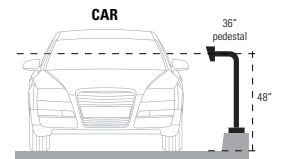

PRODUCT FEATURES

- Matches safety yellow requirements
- For placement on a concrete curb or island
- Single height for cars and pedestrians
- Universal design
- Heavy duty materials
- Steel construction
- Gloss safety yellow powder coating w/ UV protection
- NDAA, Buy American, or USMCA/CUSMA compliant
- Build To Order (BTO)
- Available direct or through distribution

CUSTOM OPTIONS

- Customize face plate or base plate
- Readily available powder coating colors (white, yellow, bronze, gray, silver)
- Choose any RAL powder color

DESCRIPTION

A low cost, single-height, security pedestal for mounting access control devices at gates. Standing 36" tall, this pedestal can be installed on a 6" curb or island to deliver a combined height of 42" which will accommodate most cars and pedestrians.