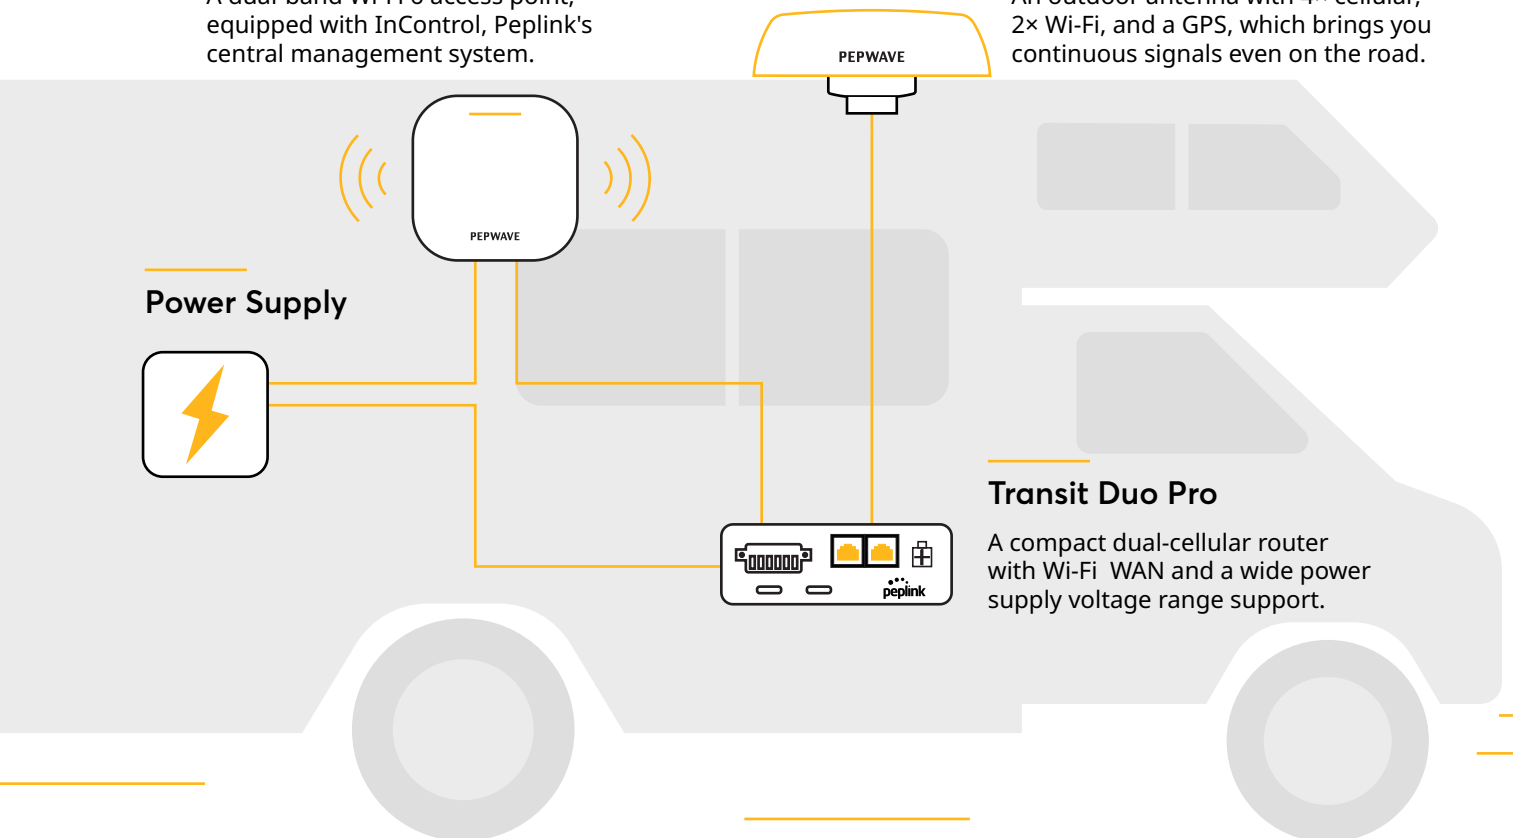

Running applications just got easier!

Want to run third party applications directly with your MAX Transit Duo Pro? Well now you can! With edge computing Docker and Python*, the possibilities are endless!

* Available in firmware 8.3.0.

Recreational Vehicle Application

AP One AX

A dual-band Wi-Fi 6 access point, equipped with InControl, Peplink's central management system.

Mobility 42G

An outdoor antenna with 4x cellular, 2x Wi-Fi, and a GPS, which brings you continuous signals even on the road.

Power Supply

Transit Duo Pro

A compact dual-cellular router with Wi-Fi WAN and a wide power supply voltage range support.

Mobility Antenna

Peplink's powerful antenna series. Perfectly designed for long-range signal reception, it brings you continuous signals within its IP68-rated case wherever you are - indoors, outdoors, or on the go.