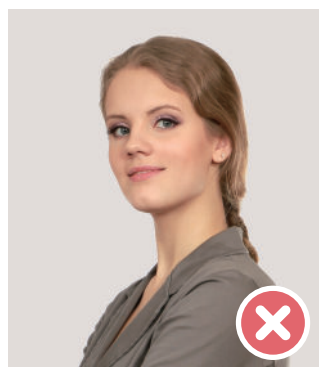

Guideline for Face Recognition

- * Be facing forward and looking straight at the camera.
- * Keep your eyes open.

Stand at a distance of 90-100 cm from the device.

Recommended

Off-centered

Covering your forehead or eyebrows

Wearing sunglasses

Wearing a hat

Standing at an angle

Wearing a mask covering your nose up to the nose bridge