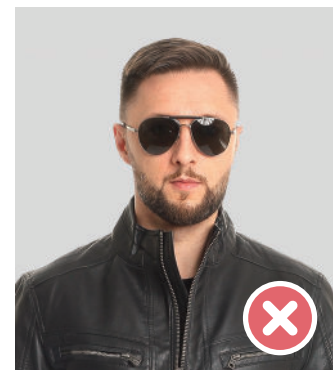

Guideline for Face Recognition

- * Be facing forward and looking straight at the camera.
- * Keep your eyes open.

Stand at a distance of 90-100 cm from the device.

Recommended

Off-centered

Covering your forehead or eyebrows

Wearing sunglasses

Wearing a hat

Standing at an angle

Wearing a mask covering your nose up to the nose bridge