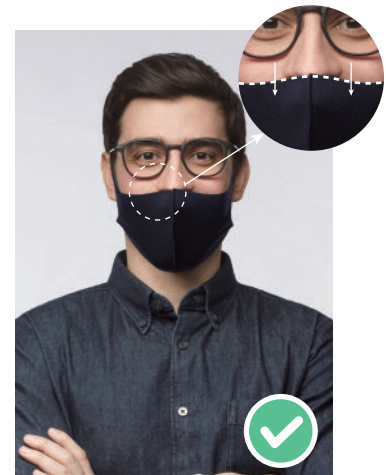

Guideline for Face Recognition

- * Be facing forward and looking straight at the camera.
- * Keep your eyes open.

Stand at a distance of 90-100 cm from the device.

Recommended

Off-centered

Covering your forehead or eyebrows

Wearing sunglasses

Wearing a hat

Standing at an angle

Wearing a mask covering your nose up to the nose bridge