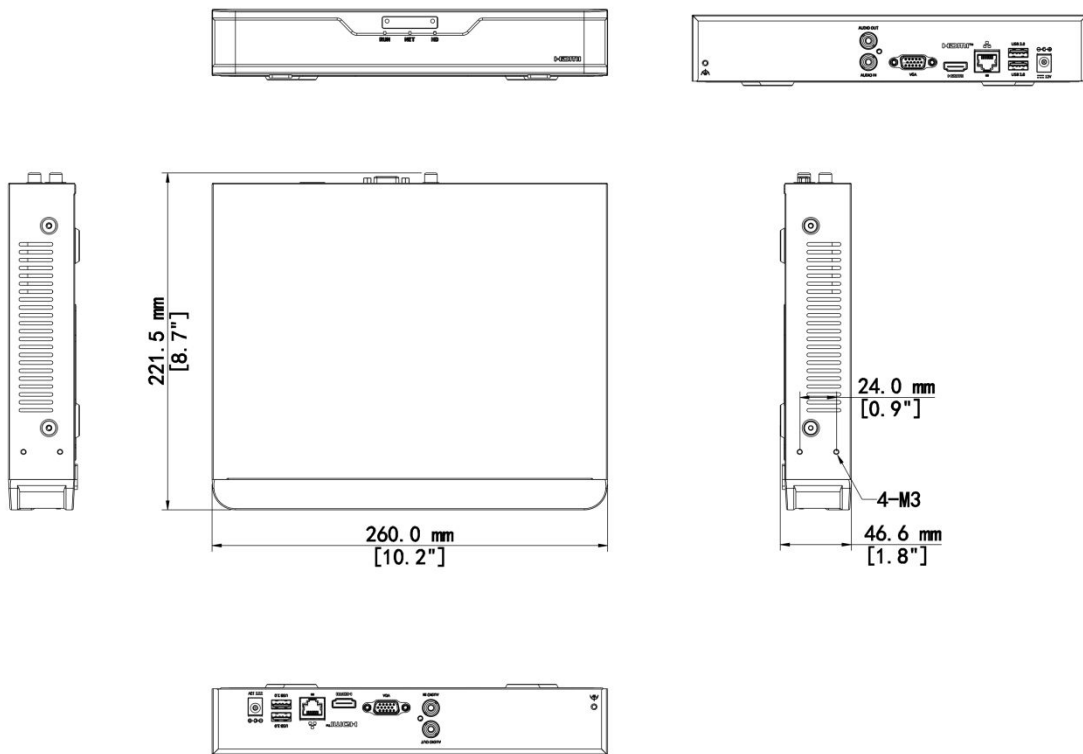

Decoding Capability Description	The resolution of each channel cannot exceed 8192 pixels in length and 4096 pixels in width		
Audio Compression	G.711A, G.711U		
<b>Network</b>			
Incoming Bandwidth	80 Mbps		
Outgoing Bandwidth	64 Mbps		
Remote Users	128		
Protocols	TCP/IP, P2P, UPnP, NTP, DHCP, PPPoE, HTTP, HTTPS, DNS, DDNS, SNMP, SMTP, RTSP, IPv6, IPv4		
Browser (Plugin)	IE10, IE11, Chrome 45+, Edge 79+, Firefox 52+		
<b>Video/Audio Input</b>			
IP Video Input	4-ch	8-ch	16-ch
RCA Audio Input	1-ch		
<b>Video/Audio Output</b>			
HDMI Output	4K (3840 × 2160)/30 Hz, 1920 × 1080/60 Hz, 1920 × 1080/50 Hz, 1600 × 1200/60 Hz, 1280 × 1024/60 Hz, 1280 × 720/60 Hz, 1024 × 768/60 Hz		
VGA Output	1920 × 1080/60 Hz, 1920 × 1080/50 Hz, 1600 × 1200/60 Hz, 1280 × 1024/60 Hz, 1280 × 720/60 Hz, 1024 × 768/60 Hz		
RCA Audio Output	1-ch		
Liveview Display	1/4	1/4/6/8/9	1/4/6/8/9/16
Corridor Mode Screen	3/4	3/4/5/7/9	3/4/5/7/9/10/12/16
<b>Two-way Audio</b>			
Two-way Audio	1-ch, RCA (Using the audio input and output)		
<b>Snapshot</b>			
FTP/Schedule/Event Snapshot	4-ch snapshot (max. D1 (720 × 576) video resolution, with D1 snapshot resolution)		
<b>Recording</b>			
Recording Resolution	16 MP/12 MP/8 MP/6 MP/5 MP/4 MP/3 MP/1080P/960P/720P/D1/2CIF/CIF		

## Dimensions

Weight (without HDD)	≤ 0.98Kg (2.16lb)
Dimensions	260mm × 222mm × 47mm (10.2"×8.7"×1.8")
<b>Certification</b>	
Certification	CE; FCC; UL; RoHS; WEEE
CE	EN 55032, EN 61000-3-3, EN IEC 61000-3-2, EN 55035
FCC	Part15 Subpart B

## Dimensions