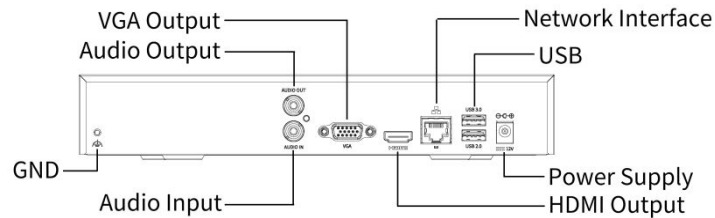

Accessories

RM-1U-260
1 HDD 1U NVR Rack Mount

Rear Panel

Zhejiang Uniview Technologies Co., Ltd.

No. 369, Xietong Road, Xixing Sub-district, Binjiang District, Hangzhou City, 310051, Zhejiang Province, China (Zhejiang) Pilot Free Trade Zone, China

Email: overseasbusiness@uniview.com; globalsupport@uniview.com

<http://www.uniview.com>

©2023-2025 Zhejiang Uniview Technologies Co., Ltd. All rights reserved.

*Product specifications and availability are subject to change without notice.

*Despite our best efforts, technical or typographical errors may exist in this document. Uniview cannot be held responsible for any such errors and reserves the right to change the contents of this document without prior notice.