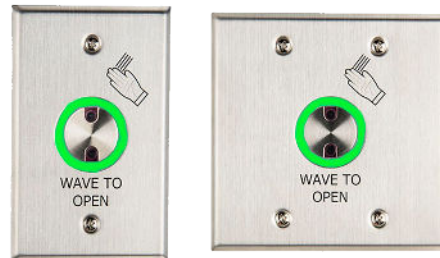

Ditec Touchless Solutions

Low-Energy Operator + Wave Plates in One Box

ONE BOX SOLUTIONS. EASY TO ORDER. TOUCHLESS.

Choose a Ditec HA8-LP, HA9 or HA7 low-energy swing door operator, and add a Wave to Open switch for touchless door automation in one box.

Ditec HA8-LP Operator for a 36" door

Part #	Description
WL-101-39	HA8-LP - Clear - Push
WL-102-39	HA8-LP - Clear - Left Hand Pull
WL-104-39	HA8-LP - Clear - Right Hand Pull
WL-105-39	HA8-LP - Bronze - Push
WL-106-39	HA8-LP - Bronze - Left Hand Pull
WL-108-39	HA8-LP - Bronze - Right Hand Pull

Ditec HA9 Operator for a 36" door

Part #	Description
HA9-101-39	HA9 - Clear - Push
HA9-102-39	HA9 - Clear - Pull
HA9-105-39	HA9 - Bronze - Push
HA9-106-39	HA9 - Bronze - Pull

Ditec HA7 Operator for a 36" door

Part #	Description
HA7-101	HA7 - Clear - Push
HA7-102	HA7 - Clear - Pull
HA7-105	HA7 - Bronze - Push
HA7-106	HA7 - Bronze - Pull

Wave to Open Switch (Part #W5-670)

AVAILABLE
FOR

Sample Order

HA9-101-39 X Qty 2 W5-670