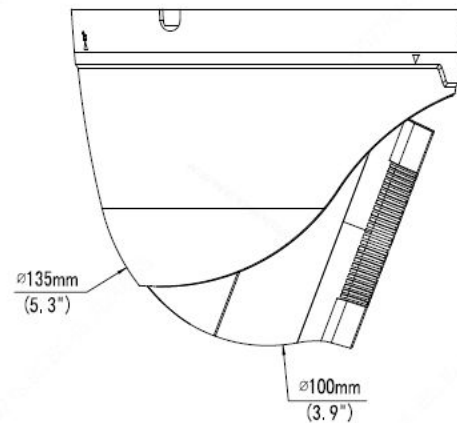

CB (IEC 62368-1:2014) UL (UL 62368-1, 2nd Ed., Issue Date: 2014-12-01)
Environment	CE-RoHS (2011/65/EU;(EU)2015/863); WEEE (2012/19/EU); Reach (Regulation (EC) No 1907/2006)
Protection	IP67 (IEC 60529:1989+AMD1:1999+AMD2:2013) IK10 (IEC 62262:2002)
General	
Power	DC 12V±25%, PoE (IEEE 802.3af)
	Power consumption: Max 10.0W
Power Interface	Ø 5.5mm coaxial power plug
Dimensions (Ø x H)	Φ129 x 110mm (Φ5.1" x 4.3")
Weight	0.66kg (1.45lb)
Material	Metal
Operating Conditions	-30°C ~ 60°C (-22°F ~ 140°F), Humidity: ≤95% RH (non-condensing)
Storage Environment	-30°C ~ 60°C (-22°F ~ 140°F), Humidity: ≤95% RH (non-condensing)
Surge Protection	6KV
Reset Button	Support

Dimensions

Accessories

TR-JB03-H-IN

Junction Box

TR-A01-IN

TR-JB07/WM03-F-IN

Wall Mount

TR-SE24-IN

TR-WM03-B-IN

Wall Mount

TR-SE24-A-IN

TR-UP06-IN

Pole Mount

TR-CM24-IN