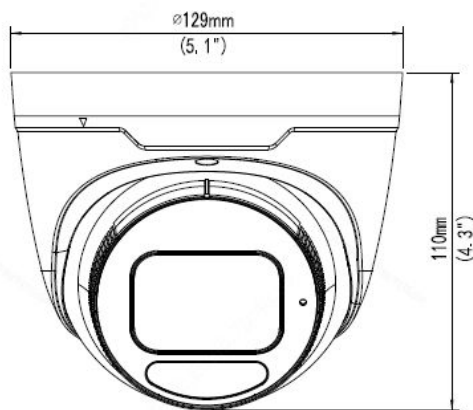

CB (IEC 62368-1:2014) UL (UL 62368-1, 2nd Ed., Issue Date: 2014-12-01)
Environment	CE-RoHS (2011/65/EU;(EU)2015/863); WEEE (2012/19/EU); Reach (Regulation (EC) No 1907/2006)
Protection	IP67 (IEC 60529:1989+AMD1:1999+AMD2:2013) IK10 (IEC 62262:2002)
General	
Power	DC 12V±25%, PoE (IEEE 802.3af)
	Power consumption: Max 10.0W
Power Interface	Ø 5.5mm coaxial power plug
Dimensions (Ø x H)	Φ129 x 110mm (Φ5.1" x 4.3")
Weight	0.66kg (1.45lb)
Material	Metal
Operating Conditions	-30°C ~ 60°C (-22°F ~ 140°F), Humidity: ≤95% RH (non-condensing)
Storage Environment	-30°C ~ 60°C (-22°F ~ 140°F), Humidity: ≤95% RH (non-condensing)
Surge Protection	6KV
Reset Button	Support

Dimensions

Accessories

TR-JB03-H-IN

Junction Box

TR-A01-IN

TR-JB07/WM03-F-IN

Wall Mount

TR-SE24-IN

TR-WM03-B-IN

Wall Mount

TR-SE24-A-IN

TR-UP06-IN

Pole Mount

TR-CM24-IN