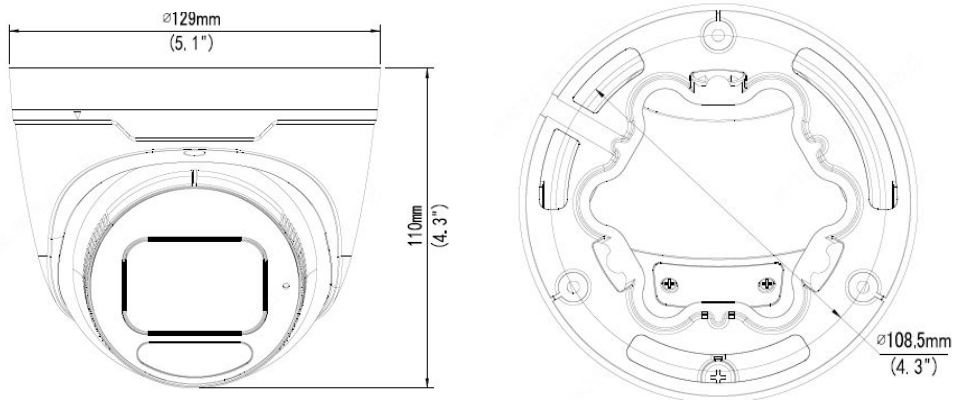

Environment	CE-RoHS (2011/65/EU;(EU)2015/863); WEEE (2012/19/EU); Reach (Regulation (EC) No 1907/2006)
Protection	IP67 (IEC 60529:1989+AMD1:1999+AMD2:2013) IK10 (IEC 62262:2002)
General	
Power	DC 12V±25%, PoE (IEEE 802.3af)
	Power consumption: Max 7.0W
Power Interface	Ø 5.5mm coaxial power plug
Dimensions (Ø x H)	Φ129 x 110mm (Ø5.1" x 4.3")
Weight	0.69kg (1.52lb)
Material	Metal
Working Environment	-30°C ~ 60°C (-22°F ~ 140°F), Humidity: ≤95% RH (non-condensing)
Storage Environment	-30°C ~ 60°C (-22°F ~ 140°F), Humidity: ≤95% RH (non-condensing)
Surge Protection	6KV
Reset Button	Support

Dimensions

Accessories

TR-JB03-H-IN

Junction Box

TR-A01-IN

TR-JB07/WM03-F-IN

Wall Mount

TR-SE24-IN

TR-WM03-B-IN

Wall Mount

TR-SE24-A-IN

TR-UP06-IN

Pole Mount

TR-CM24-IN