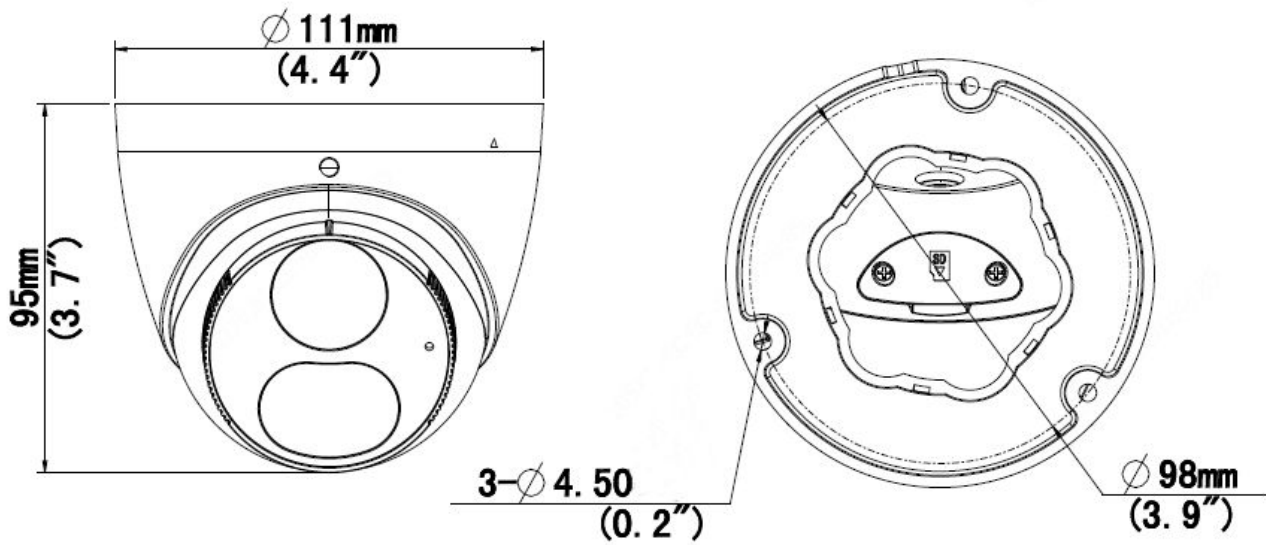

Environment	CE-RoHS (2011/65/EU;(EU)2015/863); WEEE (2012/19/EU); Reach (Regulation (EC) No 1907/2006)
Protection	IP67 (IEC 60529:1989+AMD1:1999+AMD2:2013)
General	
Power	DC 12V±25%, PoE (IEEE 802.3af)
	Power consumption: Max 8.0W
Power Interface	∅ 5.5mm coaxial power plug
Dimensions (L x W x H)	Φ111 x 95mm (Φ4.4" x 3.7")
Weight	0.44kg (0.97lb)
Material	Metal + Plastic
Working Environment	-30°C ~ 60°C (-22°F ~ 140°F), Humidity: ≤95% RH (non-condensing)
Storage Environment	-30°C ~ 60°C (-22°F ~ 140°F), Humidity: ≤95% RH (non-condensing)
Surge Protection	4KV
Reset Button	N/A

Dimensions