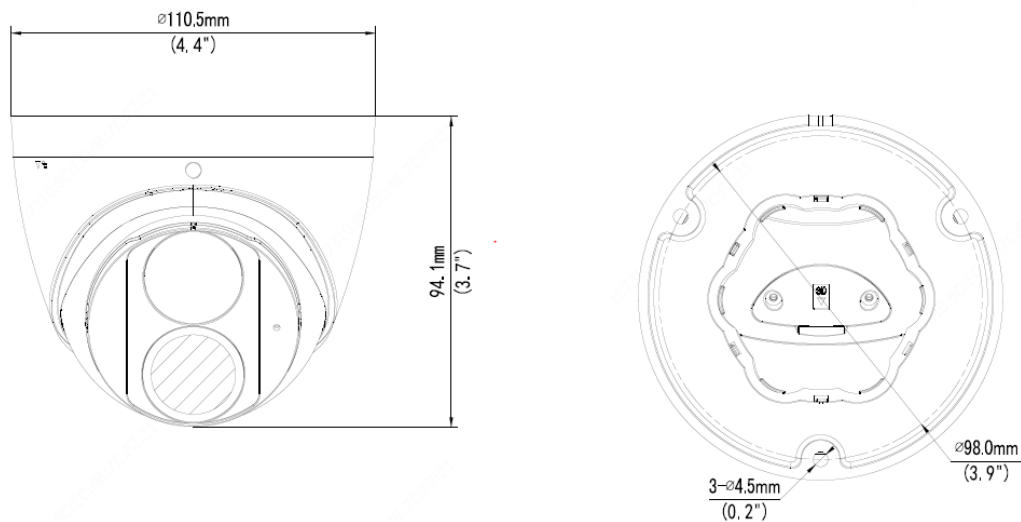

UL (UL 62368-1, 2nd Ed., Issue Date: 2014-12-01)
Environment	CE-RoHS (2011/65/EU;(EU)2015/863); WEEE (2012/19/EU); Reach (Regulation (EC) No 1907/2006)
Protection	IP67 (IEC 60529:1989+AMD1:1999+AMD2:2013)
General	
Power	DC 12V±25%, PoE (IEEE 802.3af)
	Power consumption: Max 5.0W
Power Interface	Ø 5.5mm coaxial power plug
Dimensions (L × W × H)	Φ110.5 x 94.1mm (Φ4.4" x 3.7")
Weight	0.44kg (0.97lb)
Material	Metal
Working Environment	-30°C ~ 60°C (-22°F ~ 140°F), Humidity: ≤95% RH (non-condensing)
Storage Environment	-30°C ~ 60°C (-22°F ~ 140°F), Humidity: ≤95% RH (non-condensing)
Surge Protection	4KV
Reset Button	N/A

Dimensions

Accessories

TR-JB03-G-IN

Junction Box

TR-UP06-IN

TR-JB07/WM03-G-IN

Wall Mount

TR-A01-IN

TR-WM03-D-IN

Wall Mount

TR-SE24-IN

TR-UM06-E-IN

Incline Ceiling Mount

TR-SE24-A-IN