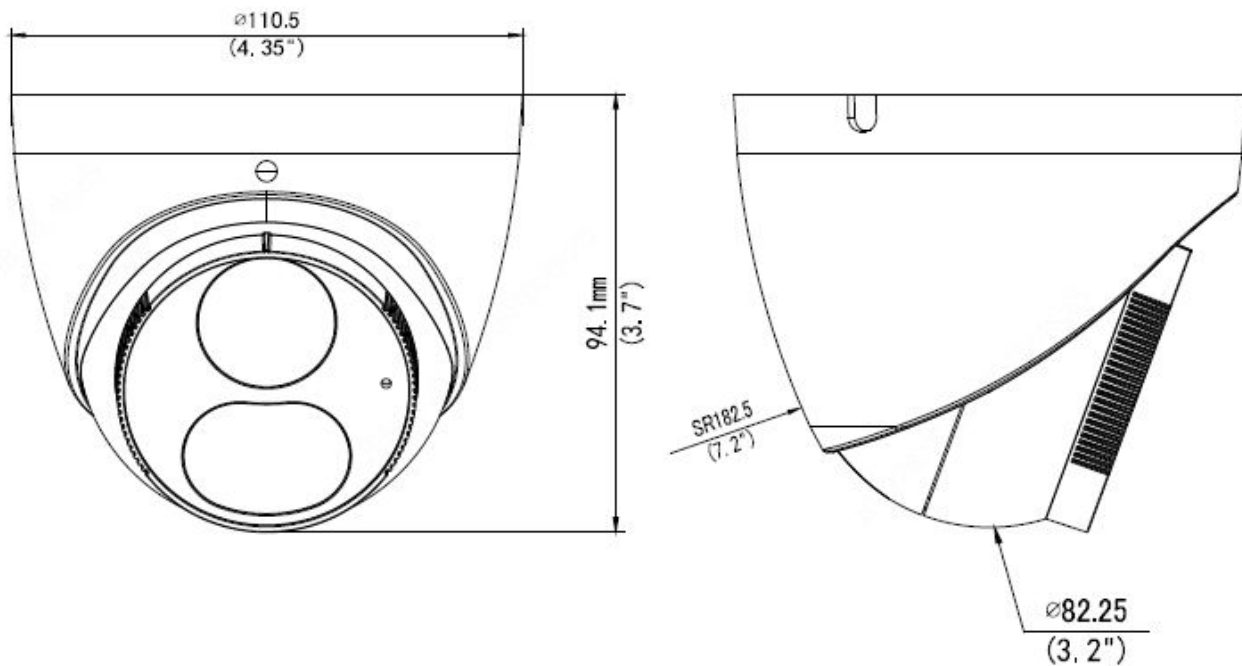

UL 62368-1
Environment	CE-ROHS (2011/65/EU;(EU)2015/863); WEEE (2012/19/EU); REACH (Regulation (EC) No 1907/2006)
Protection	Ingression protection: IP67 (IEC 60529-2013)
General	
Power	DC 12V±25%, PoE (IEEE 802.3af)
	Power consumption: Max 7.5W
Power Interface	Ø 5.5mm coaxial power plug
Dimensions (Ø x H)	Ø110.5 x 94.1mm (Ø4.4" x 3.7")
Weight	0.44kg (0.97lb)
Material	metal
Working Environment	-30°C ~ 60°C (-22°F ~ 140°F), Humidity: ≤95% RH (non-condensing)
Storage Environment	-30°C ~ 60°C (-22°F ~ 140°F), Humidity: ≤95% RH (non-condensing)
surge protection	4KV
Reset Button	N/A

Dimensions