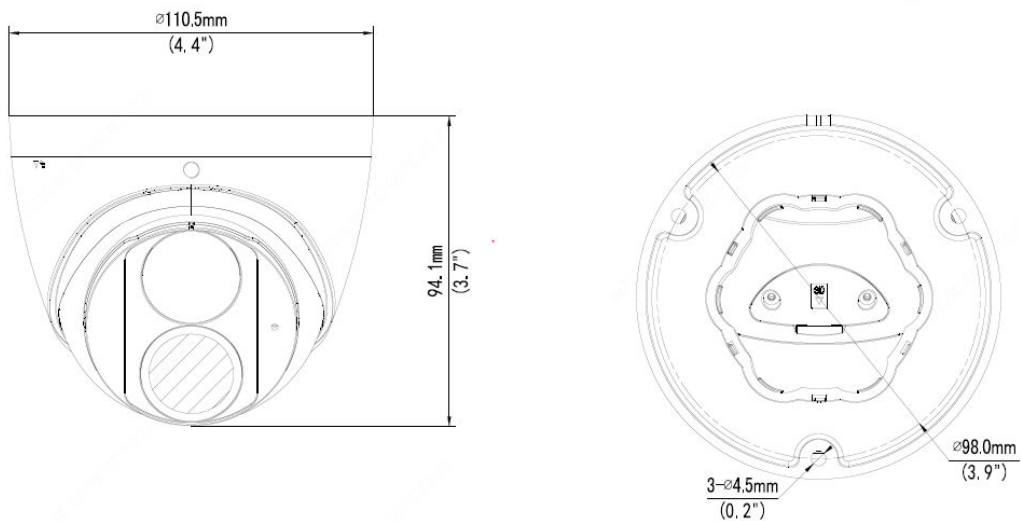

Environment	CE-RoHS (2011/65/EU;(EU)2015/863); WEEE (2012/19/EU); Reach (Regulation (EC) No 1907/2006)
Protection	IP67 (IEC 60529:1989+AMD1:1999+AMD2:2013)
<b>General</b>	
Power	DC 12V±25%, PoE (IEEE 802.3af)
	Power consumption: Max 4.0W
Power Interface	Ø 5.5mm coaxial power plug
Dimensions (Ø x H)	Φ110.5 x 94.1mm (Φ4.4" x 3.7")
Net Weight	0.425kg (0.93lb)
Material	Metal
Operating Conditions	-30°C ~ 60°C (-22°F ~ 140°F), Humidity: ≤95% RH (non-condensing)
Storage Environment	-30°C ~ 60°C (-22°F ~ 140°F), Humidity: ≤95% RH (non-condensing)
Surge Protection	4KV
Reset Button	N/A

## Dimensions