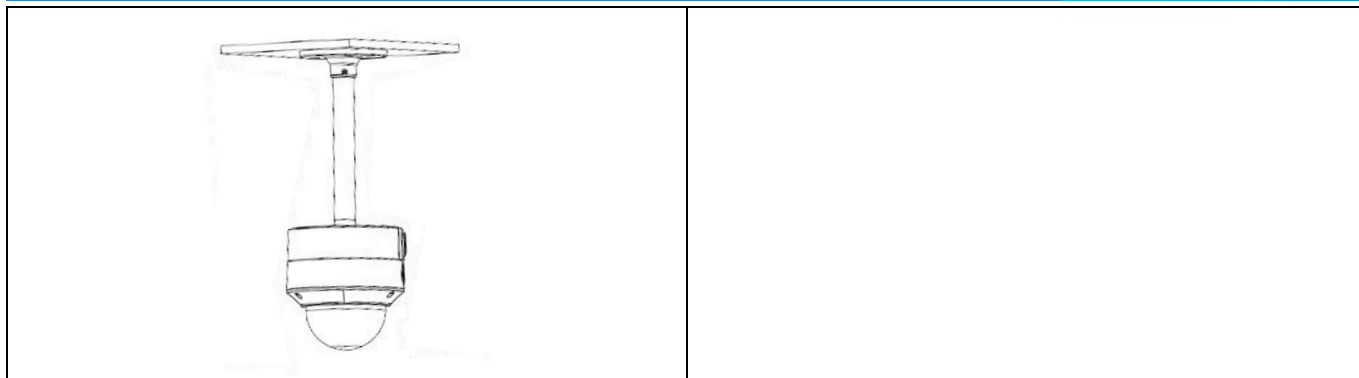

Pendant Mount

TR-CM24-IN

Pendant Mount

Junction Mount	Pole Mount
TR-JB03-G-IN 	TR-JB07/WM03-G-IN 
TR-UM06-E-IN 	TR-JB07/WM03-G-IN+TR-UP06-IN 
TR-CM24-IN+TR-JB03-G-IN	

**Zhejiang Uniview Technologies Co., Ltd.**