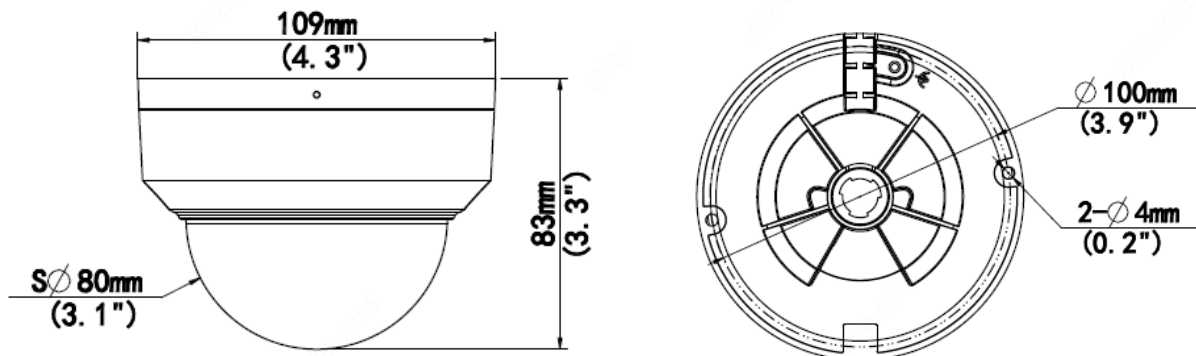

Safety	CE LVD (EN 62368-1:2014+A11:2017) CB (IEC 62368-1:2014) UL (UL 62368-1, 2nd Ed., Issue Date: 2014-12-01)
Environment	CE-RoHS (2011/65/EU;(EU)2015/863); WEEE (2012/19/EU); Reach (Regulation (EC) No 1907/2006)
Protection	IP67 (IEC 60529:1989+AMD1:1999+AMD2:2013) IK10 (IEC 62262:2002)
General	
Power	DC 12V±25%, PoE (IEEE 802.3af)
	Power consumption: Max 6.0W
Power Interface	Ø 5.5mm coaxial power plug
Dimensions (Ø x H)	Φ109 x 83mm (Ø4.3" x 3.3")
Weight	0.43kg (0.95lb)
Material	Metal
Working Environment	-30°C ~ 60°C (-22°F ~ 140°F), Humidity: ≤95% RH (non-condensing)
Storage Environment	-30°C ~ 60°C (-22°F ~ 140°F), Humidity: ≤95% RH (non-condensing)
Surge Protection	4KV
Reset Button	N/A

Dimensions

Accessories

TR-JB03-G-IN

Junction Box

TR-UP06-IN

Pole Mount

TR-JB07/WM03-G-IN

Wall Mount

TR-A01-IN

Waterproof Joint

TR-WM03-D-IN

Wall Mount

TR-SE24-IN

Pendant Mount

TR-UM06-E-IN

cline Ceiling Mount

TR-SE24-A-IN

Pendant Mount