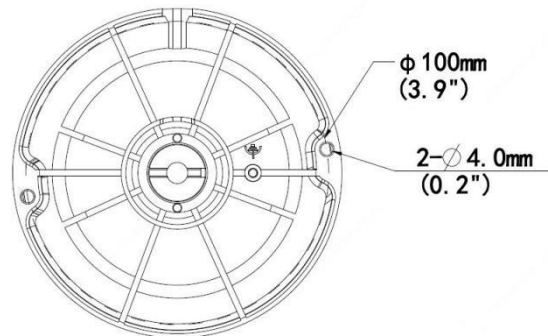

Safety	CE LVD (EN 62368-1:2014+A11:2017) CB (IEC 62368-1:2014) UL (UL 62368-1, 2nd Ed., Issue Date: 2014-12-01)
Environment	CE-RoHS (2011/65/EU;(EU)2015/863); WEEE (2012/19/EU); Reach (Regulation (EC) No 1907/2006)
Protection	IP67 (IEC 60529:1989+AMD1:1999+AMD2:2013) IK10 (IEC 62262:2002)
General	
Power	DC 12V±25%, PoE (IEEE 802.3af)
	Power consumption: Max 4.5W
Power Interface	∅ 5.5mm coaxial power plug
Dimensions (∅ x H)	∅108.7 x 81.1mm (∅4.3" x 3.2")
Weight	0.425kg (0.93lb)
Material	Metal
Working Environment	-30°C ~ 60°C (-22°F ~ 140°F), Humidity: ≤95% RH (non-condensing)
Storage Environment	-30°C ~ 60°C (-22°F ~ 140°F), Humidity: ≤95% RH (non-condensing)
Surge Protection	4KV
Reset Button	N/A

Dimensions

Accessories

TR-JB03-G-IN

Junction Box

TR-UP06-IN

Pole Mount

TR-JB07/WM03-G-IN

Wall Mount

TR-A01-IN

Waterproof Joint

TR-WM03-D-IN

Wall Mount

TR-SE24-IN

Pendant Mount

TR-UM06-E-IN

cline Ceiling Mount

TR-SE24-A-IN

Pendant Mount