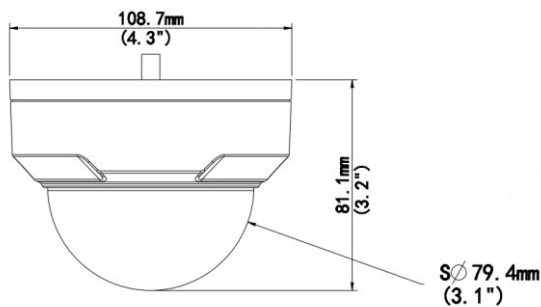

Safety	CE LVD (EN 62368-1:2014+A11:2017) CB (IEC 62368-1:2014) UL (UL 62368-1, 2nd Ed., Issue Date: 2014-12-01)
Environment	CE-RoHS (2011/65/EU;(EU)2015/863); WEEE (2012/19/EU); Reach (Regulation (EC) No 1907/2006)
Protection	IP67 (IEC 60529:1989+AMD1:1999+AMD2:2013) IK10 (IEC 62262:2002)
General	
Power	DC 12V±25%, PoE (IEEE 802.3af)
	Power consumption: Max 4.5W
Power Interface	∅ 5.5mm coaxial power plug
Dimensions (∅ x H)	∅108.7 x 81.1mm (∅4.3" x 3.2")
Weight	0.425kg (0.93lb)
Material	Metal
Working Environment	-30°C ~ 60°C (-22°F ~ 140°F), Humidity: ≤95% RH (non-condensing)
Storage Environment	-30°C ~ 60°C (-22°F ~ 140°F), Humidity: ≤95% RH (non-condensing)
Surge Protection	4KV
Reset Button	N/A

Dimensions

Accessories

TR-JB03-G-IN

Junction Box

TR-UP06-IN

Pole Mount

TR-JB07/WM03-G-IN

Wall Mount

TR-A01-IN

Waterproof Joint

TR-WM03-D-IN

Wall Mount

TR-SE24-IN

Pendant Mount

TR-UM06-E-IN

cline Ceiling Mount

TR-SE24-A-IN

Pendant Mount