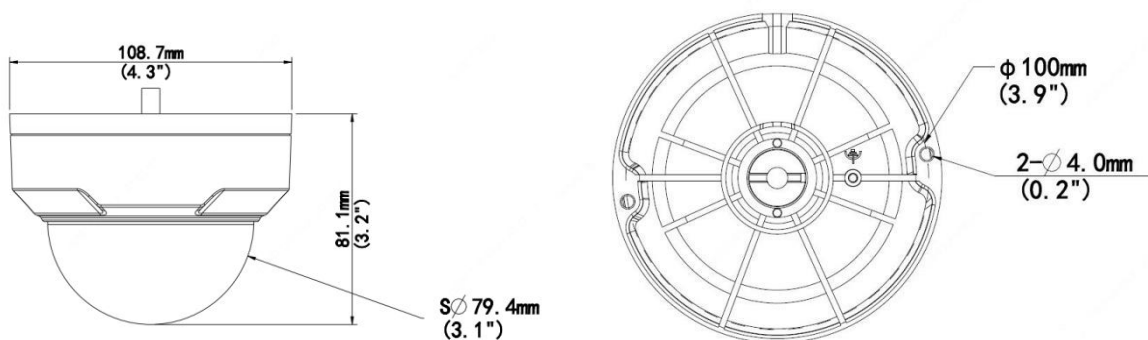

CB (IEC 62368-1:2014) UL (UL 62368-1, 2nd Ed., Issue Date: 2014-12-01)
Environment	CE-RoHS (2011/65/EU;(EU)2015/863); WEEE (2012/19/EU); Reach (Regulation (EC) No 1907/2006)
Protection	IP67 (IEC 60529:1989+AMD1:1999+AMD2:2013) IK10 (IEC 62262:2002)
General	
Power	DC 12V±25%, PoE (IEEE 802.3af)
	Power consumption: Max 4.5W
Power Interface	Ø 5.5mm coaxial power plug
Dimensions (Ø x H)	Φ108.7 x 81.1mm (Ø4.3" x 3.2")
Weight	0.42kg (0.93lb)
Material	Metal
Working Environment	-30°C ~ 60°C (-22°F ~ 140°F), Humidity: ≤95% RH (non-condensing)
Storage Environment	-30°C ~ 60°C (-22°F ~ 140°F), Humidity: ≤95% RH (non-condensing)
Surge Protection	4KV
Reset Button	N/A

Dimensions

Accessories

TR-JB03-G-IN

Junction Box

TR-UP06-IN

Pole Mount

TR-JB07/WM03-G-IN

Wall Mount

TR-A01-IN

Waterproof Joint

TR-WM03-D-IN

Wall Mount

TR-SE24-IN

Pendant Mount

TR-UM06-E-IN

ceiling Ceiling Mount

TR-SE24-A-IN

Pendant Mount