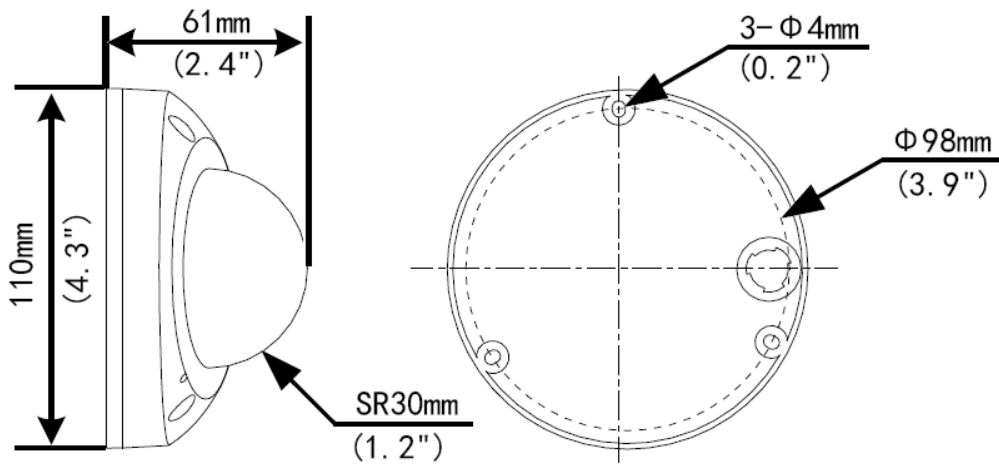

UL (UL 62368-1, 2nd Ed., Issue Date: 2014-12-01)
Environment	CE-RoHS (2011/65/EU;(EU)2015/863); WEEE (2012/19/EU); Reach (Regulation (EC) No 1907/2006)
Protection	IP67 (IEC 60529:1989+AMD1:1999+AMD2:2013) IK10 (IEC 62262:2002)
General	
Power	DC 12V±25%
	Power consumption: Max 6.0W
Power Interface	∅ 5.5mm coaxial power plug
Dimensions (∅ x H)	∅110 x 61mm (∅4.3" x 2.4")
Weight	0.37kg (0.82lb)
Material	Metal
Working Environment	-30°C ~ 60°C (-22°F ~ 140°F), Humidity: ≤95% RH (non-condensing)
Storage Environment	-30°C ~ 60°C (-22°F ~ 140°F), Humidity: ≤95% RH (non-condensing)
surge protection	4KV
Reset Button	N/A

Dimensions

Accessories

TR-JB03-G-IN

Junction Box

TR-A01-IN

TR-JB07/WM03-G-IN

Wall Mount

TR-UP06-IN

TR-WM03-D-IN

Wall Mount

TR-SE24-IN

TR-UM06-E-IN

Incline Ceiling Mount

TR-SE24-A-IN