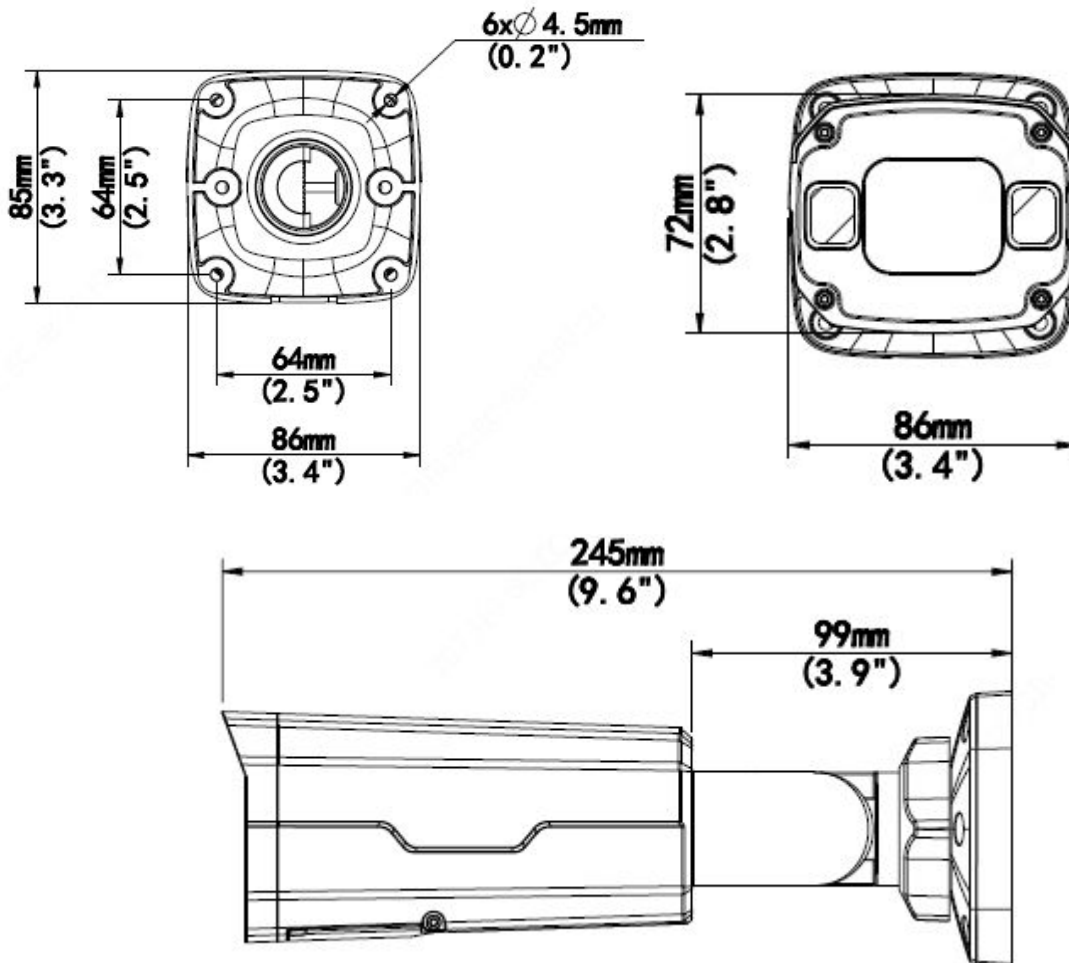

Safety	CE LVD (EN 62368-1:2014+A11:2017) CB (IEC 62368-1:2014) UL (UL 62368-1, 2nd Ed., Issue Date: 2014-12-01)
Environment	CE-RoHS (2011/65/EU;(EU)2015/863); WEEE (2012/19/EU); Reach (Regulation (EC) No 1907/2006)
Protection	IP67 (IEC 60529:1989+AMD1:1999+AMD2:2013) IK10 (IEC 62262:2002)
General	
Power	DC 12V±25%, PoE (IEEE 802.3af)
	Power consumption: Max 8.0 W
Power Interface	∅ 5.5mm coaxial power plug
Dimensions (L × W × H)	245 × 86 × 72mm (9.6" × 3.4" × 2.8")
Weight	0.92kg (2.0lb)
Material	Metal
Working Environment	-30°C ~ 60°C (-22°F ~ 140°F), Humidity: ≤95% RH (non-condensing)
Storage Environment	-30°C ~ 60°C (-22°F ~ 140°F), Humidity: ≤95% RH (non-condensing)
Surge Protection	6KV
Reset Button	N/A

Dimensions