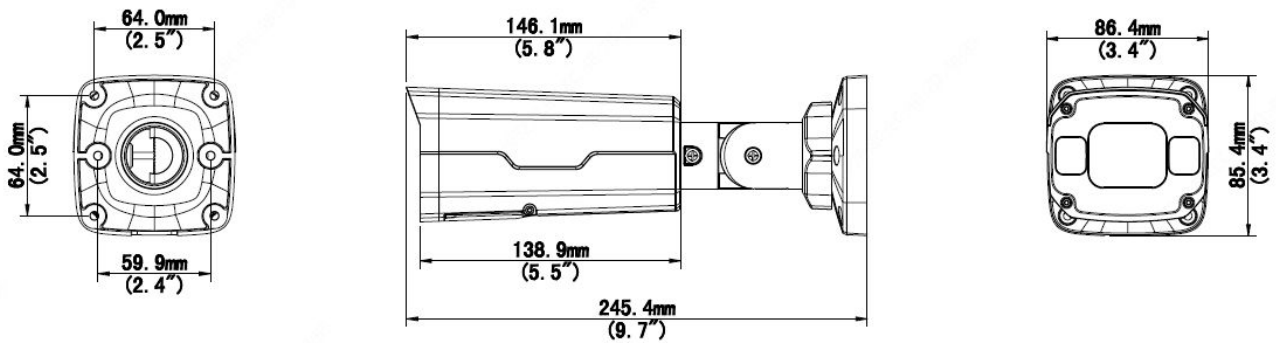

CB (IEC 62368-1:2014) UL (UL 62368-1, 2nd Ed., Issue Date: 2014-12-01)
Environment	CE-RoHS (2011/65/EU;(EU)2015/863); WEEE (2012/19/EU); Reach (Regulation (EC) No 1907/2006)
Protection	IP67 (IEC 60529:1989+AMD1:1999+AMD2:2013) IK10 (IEC 62262:2002)
General	
Power	DC 12V±25%, PoE (IEEE 802.3af)
	Power consumption: Max 8.5W
Power Interface	Ø 5.5mm coaxial power plug
Dimensions (L × W × H)	245.4 × 85.4 × 86.4mm (9.7" × 3.4" × 3.4")
Weight	0.92kg (2.03lb)
Material	Metal
Working Environment	-30°C ~ 60°C (-22°F ~ 140°F), Humidity: ≤95% RH (non-condensing)
Storage Environment	-30°C ~ 60°C (-22°F ~ 140°F), Humidity: ≤95% RH (non-condensing)
Surge Protection	6KV
Reset Button	N/A

Dimensions