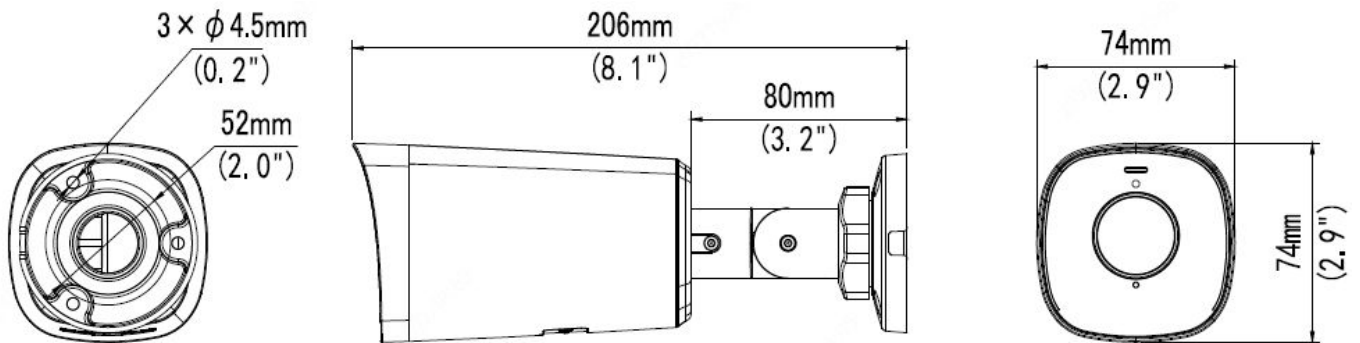

## Key Features

5MP

80  
IR distance

- High quality image with 5MP, 1/2.7" CMOS sensor
- 5MP (2880\*1620)@ 30/25fps; 4MP (2560\*1440)@ 30/25fps; 3MP (2304\*1296) @30/25fps; 2MP (1920\*1080) @30/25fps
- Ultra 265, H.265, H.264, MJPEG
- Smart intrusion prevention, include cross line, intrusion, enter area, leave area detection
- Based on target classification, smart intrusion prevention significantly reduce false alarm caused by leaves, birds and lights etc., accurately focus on human and, motor vehicle and non-motor vehicle
- Intelligent People Flow Counting and Crowd Density Monitoring
- 120dB true WDR technology enables clear image in strong light scene
- Support 9:16 Corridor Mode
- Built-in 2 Mic
- Smart IR, up to 80m (262 ft) IR distance
- Supports 256 G Micro SD card
- IP67 protection

Environment	CE-RoHS (2011/65/EU;(EU)2015/863); WEEE (2012/19/EU); Reach (Regulation (EC) No 1907/2006)
Protection	IP67 (IEC 60529:1989+AMD1:1999+AMD2:2013)
<b>General</b>	
Power	DC 12V±25%, PoE (IEEE 802.3af)
	Power consumption: Max 7.0 W
Power Interface	∅ 5.5mm coaxial power plug
Dimensions (L × W × H)	206 × 74 × 74mm (8.1" × 2.9" × 2.9")
Weight	0.51kg (1.12lb)
Material	Metal
Working Environment	-30°C ~ 60°C (-22°F ~ 140°F), Humidity: ≤95% RH (non-condensing)
Storage Environment	-30°C ~ 60°C (-22°F ~ 140°F), Humidity: ≤95% RH (non-condensing)
Surge Protection	4KV
Reset Button	Support

## Dimensions