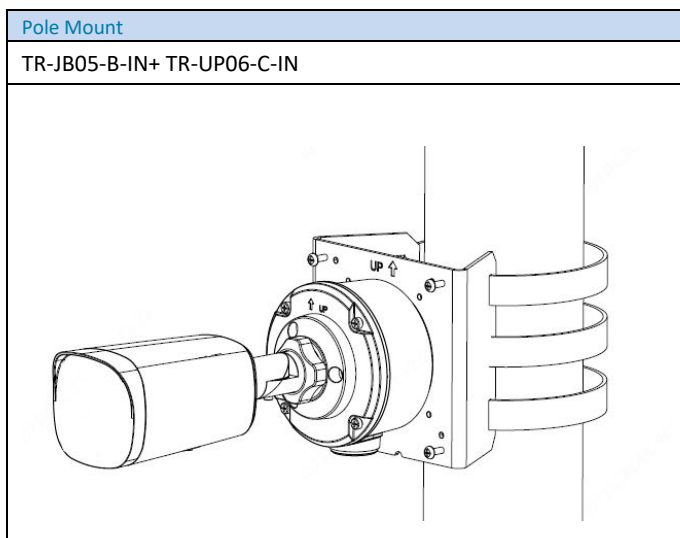

Environment	CE-RoHS (2011/65/EU;(EU)2015/863); WEEE (2012/19/EU); Reach (Regulation (EC) No 1907/2006)
Protection	IP67 (IEC 60529:1989+AMD1:1999+AMD2:2013)
<b>General</b>	
Power	DC 12V±25%, PoE (IEEE 802.3af)
	Power consumption: Max 7.0 W
Power Interface	∅ 5.5mm coaxial power plug
Dimensions (L × W × H)	206 × 74 × 74mm (8.1" × 2.9" × 2.9")
Weight	0.51kg (1.12lb)
Material	Metal
Working Environment	-30°C ~ 60°C (-22°F ~ 140°F), Humidity: ≤95% RH (non-condensing)
Storage Environment	-30°C ~ 60°C (-22°F ~ 140°F), Humidity: ≤95% RH (non-condensing)
Surge Protection	4KV
Reset Button	Support

## Dimensions

## Accessories

TR-JB05-B-IN

Junction Box

TR-UP06-C-IN

Pole Mount

TR-A01-IN

Waterproof Joint