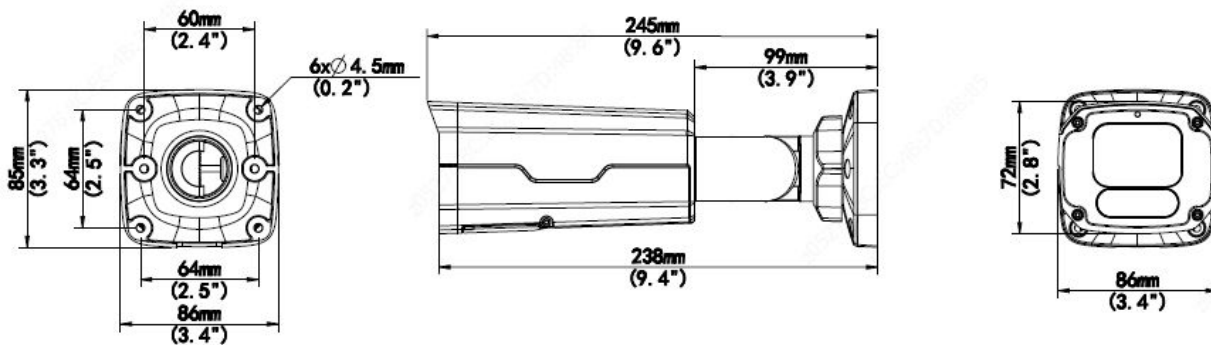

UL (UL 62368-1, 2nd Ed., Issue Date: 2014-12-01)
Environment	CE-RoHS (2011/65/EU;(EU)2015/863); WEEE (2012/19/EU); Reach (Regulation (EC) No 1907/2006)
Protection	IP67 (IEC 60529:1989+AMD1:1999+AMD2:2013) IK10 (IEC 62262:2002)
General	
Power	DC 12V±25%, PoE (IEEE 802.3af)
	Power consumption: Max 11W
Power Interface	Ø 5.5mm coaxial power plug
Dimensions (L × W × H)	245× 86 × 85mm (9.6" × 3.4" × 3.3")
Weight	0.86kg (1.89lb)
Material	Metal
Working Environment	-30°C ~ 60°C (-22°F ~ 140°F), Humidity: ≤95% RH (non-condensing)
Storage Environment	-30°C ~ 60°C (-22°F ~ 140°F), Humidity: ≤95% RH (non-condensing)
surge protection	4KV
Reset Button	Support

Dimensions

Accessories

TR-JB07-D-IN

Junction Box

TR-JB06-A-IN

Junction Box

TR-UP06-B-IN

Pole Mount

TR-UP06-C-IN

Pole Mount

TR-A01-IN

Waterproof Joint