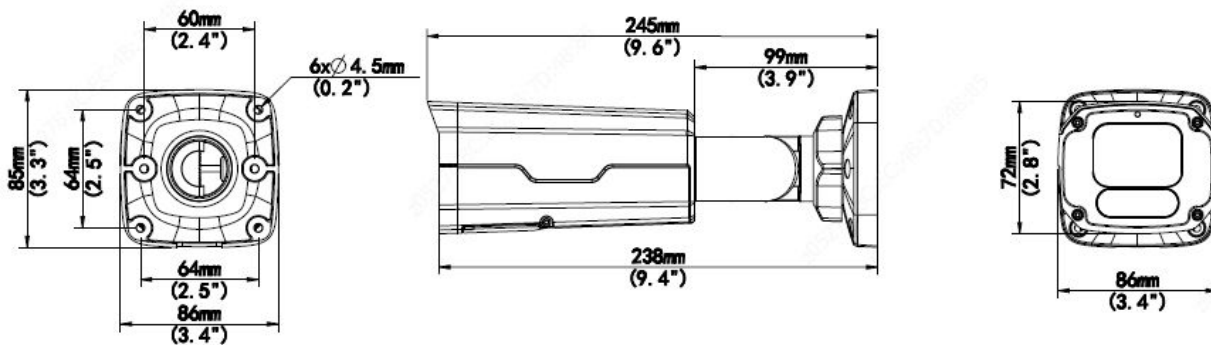

	UL (UL 62368-1, 2nd Ed., Issue Date: 2014-12-01)
Environment	CE-RoHS (2011/65/EU;(EU)2015/863); WEEE (2012/19/EU); Reach (Regulation (EC) No 1907/2006)
Protection	IP67 (IEC 60529:1989+AMD1:1999+AMD2:2013) IK10 (IEC 62262:2002)
<b>General</b>	
Power	DC 12V±25%, PoE (IEEE 802.3af)
	Power consumption: Max 11W
Power Interface	Ø 5.5mm coaxial power plug
Dimensions (L × W × H)	245× 86 × 85mm (9.6" × 3.4" × 3.3")
Weight	0.86kg (1.89lb)
Material	Metal
Working Environment	-30°C ~ 60°C (-22°F ~ 140°F), Humidity: ≤95% RH (non-condensing)
Storage Environment	-30°C ~ 60°C (-22°F ~ 140°F), Humidity: ≤95% RH (non-condensing)
surge protection	4KV
Reset Button	Support

## Dimensions