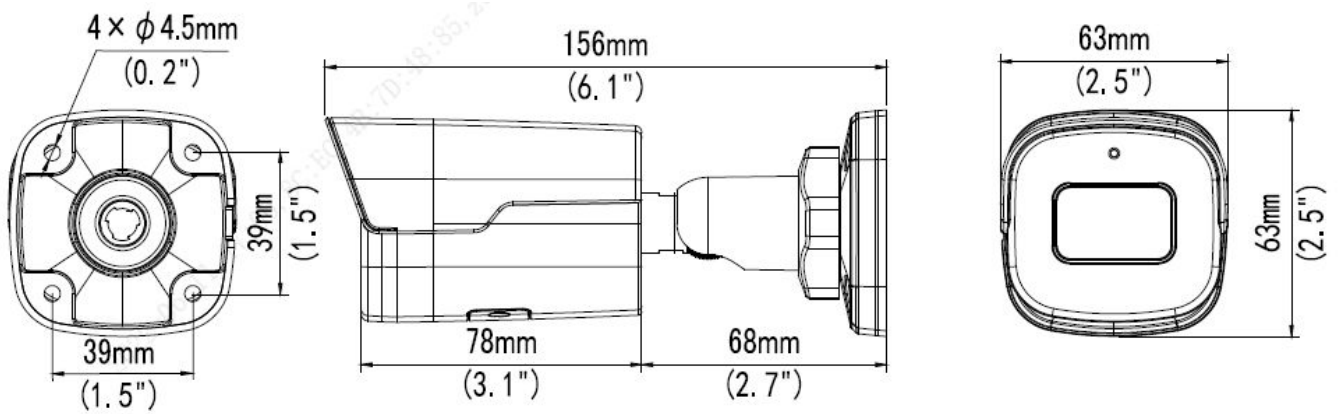

## Key Features

- High quality image with 5MP, 1/2.7"CMOS sensor
- 5MP (2880\*1620)@ 30/25fps; 4MP (2560\*1440)@ 30/25fps; 3MP (2304\*1296) @30/25fps; 2MP (1920\*1080) @30/25fps
- Ultra 265, H.265, H.264, MJPEG
- Smart intrusion prevention, include cross line, intrusion, enter area, leave area detection
- Based on target classification, smart intrusion prevention significantly reduce false alarm caused by leaves, birds and lights etc., accurately focus on human and, motor vehicle and non-motor vehicle
- Intelligent People Flow Counting and Crowd Density Monitoring
- LightHunter technology ensures ultra-high image quality in low illumination environment
- 120dB true WDR technology enables clear image in strong light scene
- Support 9:16 Corridor Mode
- Built-in Mic
- Smart IR, up to 40m (131ft) IR distance
- Supports 256 G Micro SD card
- IP67 protection
- Support PoE power supply

Environment	CE-RoHS (2011/65/EU;(EU)2015/863); WEEE (2012/19/EU); Reach (Regulation (EC) No 1907/2006)
Protection	IP67 (IEC 60529:1989+AMD1:1999+AMD2:2013)
<b>General</b>	
Power	DC 12V±25%, PoE (IEEE 802.3af)
	Power consumption: Max 5.0W
Power Interface	∅ 5.5mm coaxial power plug
Dimensions (L × W × H)	156 × 63 × 63mm (6.1" × 2.5" × 2.5")
Weight	0.425kg (0.93lb)
Material	Metal
Working Environment	-30°C ~ 60°C (-22°F ~ 140°F), Humidity: ≤95% RH (non-condensing)
Storage Environment	-30°C ~ 60°C (-22°F ~ 140°F), Humidity: ≤95% RH (non-condensing)
Surge Protection	4KV
Reset Button	Support

## Dimensions