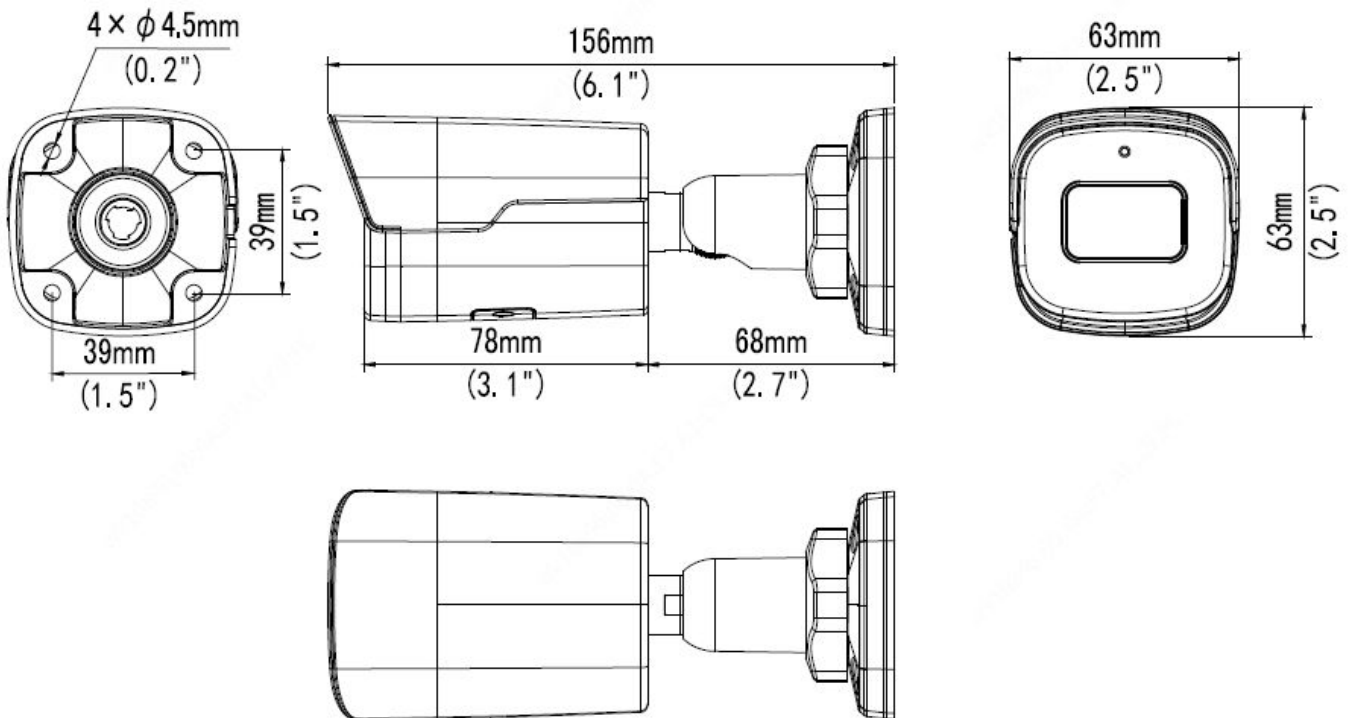

## Key Features

- High quality image with 4MP, 1/3"CMOS sensor
- 4MP (2688\*1520)@ 30/25fps; 4MP (2560\*1440)@ 30/25fps; 3MP (2304\*1296) @30/25fps; 2MP (1920\*1080) @30/25fps;
- Ultra 265, H.265, H.264, MJPEG
- Smart intrusion prevention, include cross line, intrusion, enter area, leave area detection
- Based on target classification, smart intrusion prevention significantly reduce false alarm caused by leaves, birds and lights etc., accurately focus on human and, motor vehicle and non-motor vehicle
- Intelligent People Flow Counting and Crowd Density Monitoring
- LightHunter technology ensures ultra-high image quality in low illumination environment
- 120dB true WDR technology enables clear image in strong light scene
- Support 9:16 Corridor Mode
- Built-in Mic
- Smart IR, up to 40m (131ft) IR distance
- Supports 256 G Micro SD card
- IP67 protection
- Support PoE power suppl

Environment	CE-RoHS (2011/65/EU;(EU)2015/863); WEEE (2012/19/EU); Reach (Regulation (EC) No 1907/2006)
Protection	IP67 (IEC 60529:1989+AMD1:1999+AMD2:2013)
<b>General</b>	
Power	DC 12V±25%, PoE (IEEE 802.3af)
	Power consumption: Max 4.0W
Power Interface	∅ 5.5mm coaxial power plug
Dimensions (L × W × H)	155.9 × 63.1 × 62.7mm (6.1" × 2.5" × 2.5")
Weight	0.42kg (0.93lb)
Material	Metal
Working Environment	-30°C ~ 60°C (-22°F ~ 140°F), Humidity: ≤95% RH (non-condensing)
Storage Environment	-30°C ~ 60°C (-22°F ~ 140°F), Humidity: ≤95% RH (non-condensing)
Surge Protection	4KV
Reset Button	Support

## Dimensions