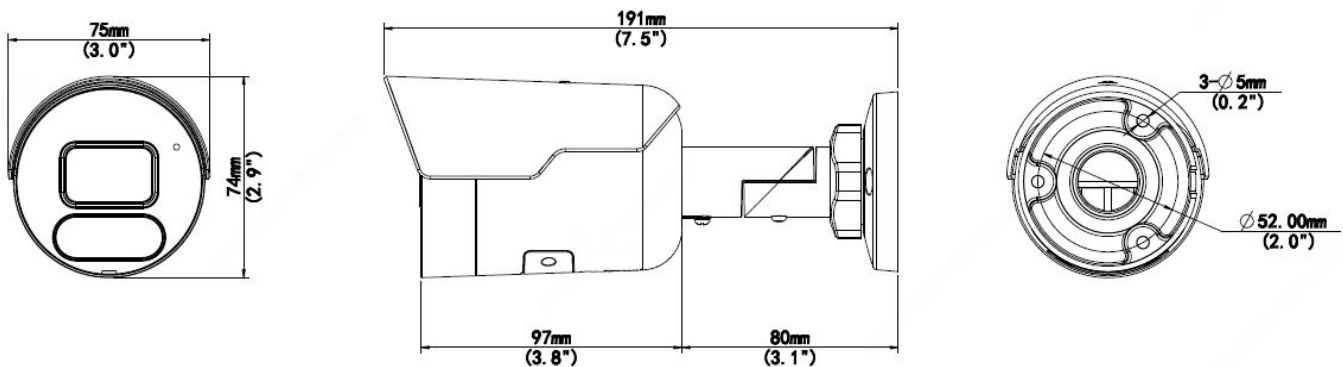

Environment	CE-RoHS (2011/65/EU;(EU)2015/863); WEEE (2012/19/EU); Reach (Regulation (EC) No 1907/2006)
Protection	IP67 (IEC 60529:1989+AMD1:1999+AMD2:2013)
General	
Power	DC 12V±25%, PoE (IEEE 802.3af)
	Power consumption: Max 8.0W
Power Interface	∅ 5.5mm coaxial power plug
Dimensions (L × W × H)	191× 75 × 74mm (7.5" × 3.0" × 2.9")
Weight	0.41kg (0.90lb)
Material	Metal
Working Environment	-30°C ~ 60°C (-22°F ~ 140°F), Humidity: ≤95% RH (non-condensing)
Storage Environment	-30°C ~ 60°C (-22°F ~ 140°F), Humidity: ≤95% RH (non-condensing)
Surge Protection	4KV
Reset Button	Support

Dimensions

Accessories

Zhejiang Uniview Technologies Co., Ltd.

Building No.10, Wanlun Science Park, Jiangling Road 88, Binjiang District, Hangzhou, Zhejiang, China (310051)

Email: overseasbusiness@uniview.com; globalsupport@uniview.com

<http://www.uniview.com>

©2021-2022 Zhejiang Uniview Technologies Co., Ltd. All rights reserved.

*Product specifications and availability are subject to change without notice.