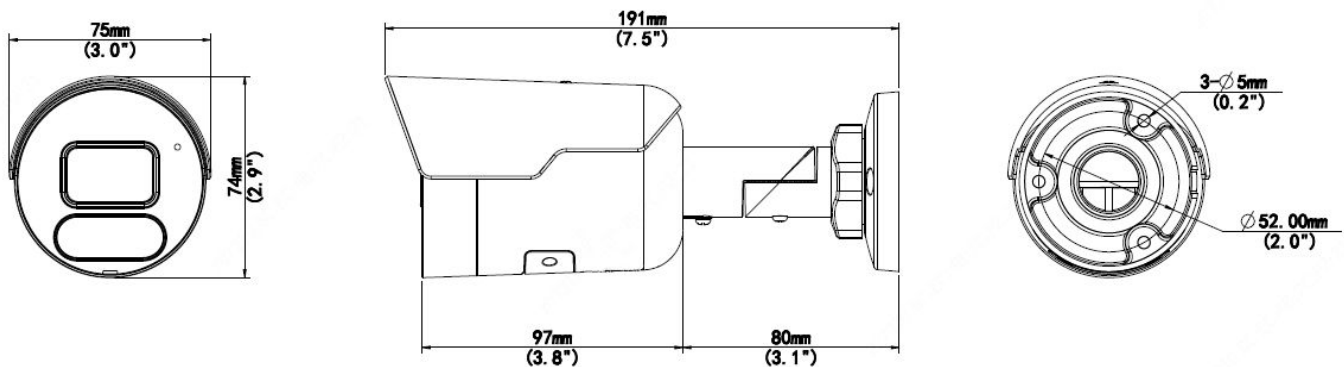

Environment	CE-RoHS (2011/65/EU;(EU)2015/863); WEEE (2012/19/EU); Reach (Regulation (EC) No 1907/2006)
Protection	IP67 (IEC 60529:1989+AMD1:1999+AMD2:2013)
<b>General</b>	
Power	DC 12V±25%, PoE (IEEE 802.3af)
	Power consumption: Max 8.0W
Power Interface	∅ 5.5mm coaxial power plug
Dimensions (L × W × H)	191× 75 × 74mm (7.5" × 3.0" × 2.9")
Weight	0.41kg (0.90lb)
Material	Metal
Working Environment	-30°C ~ 60°C (-22°F ~ 140°F), Humidity: ≤95% RH (non-condensing)
Storage Environment	-30°C ~ 60°C (-22°F ~ 140°F), Humidity: ≤95% RH (non-condensing)
Surge Protection	4KV
Reset Button	Support

## Dimensions