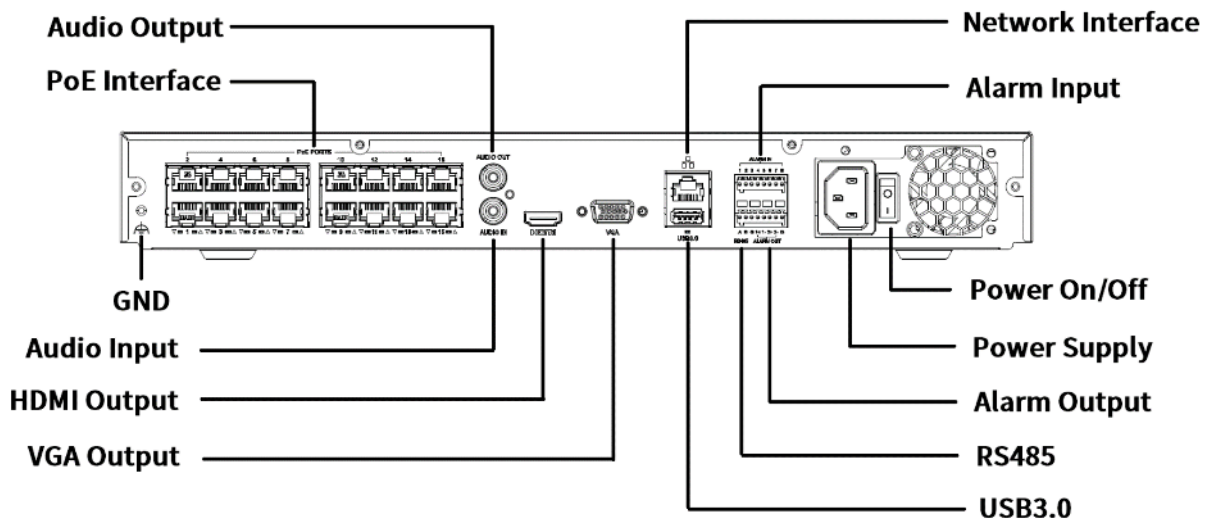

Rear Panel

Take NVR302-16E2-P16 for example.