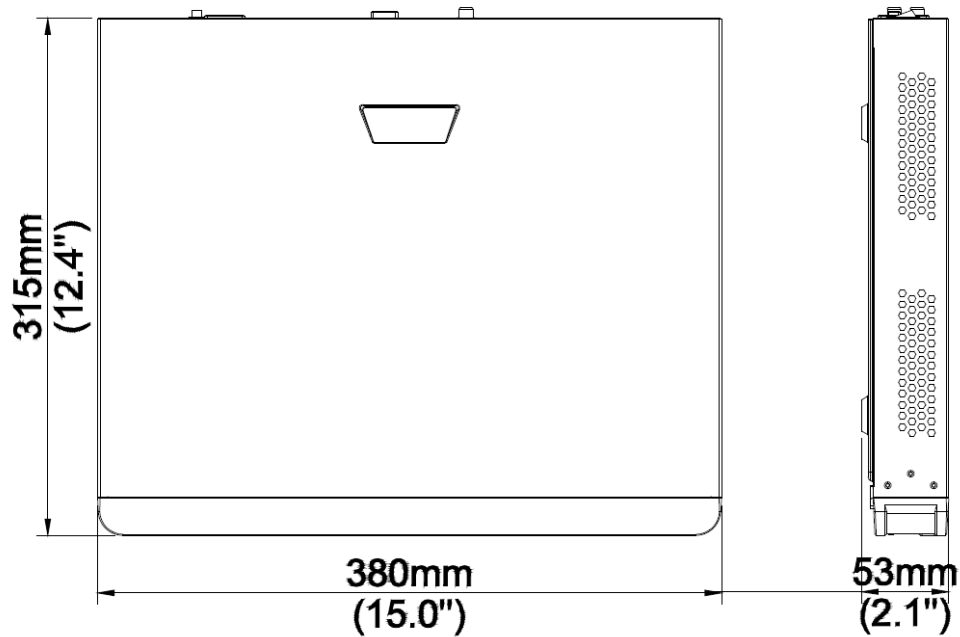

Dimensions