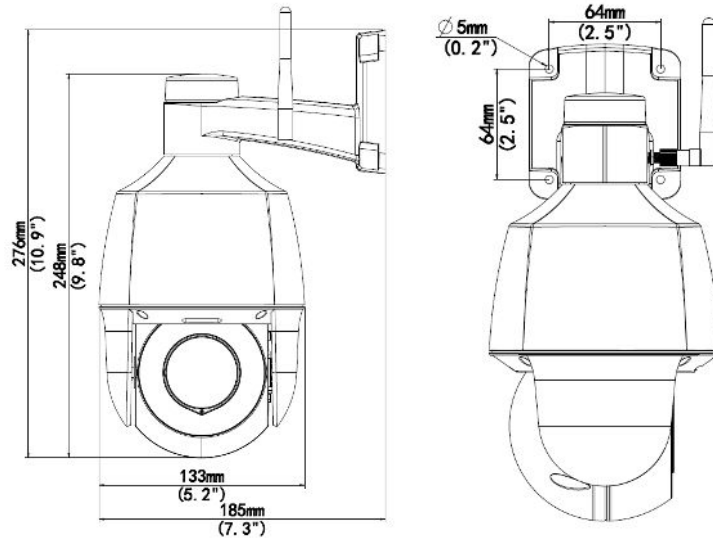

## Key Features

- High quality image with 2MP, 1/2.7"CMOS sensor
- Ultra 265, H.265, H.264, MJPEG
- Smart intrusion prevention, support false alarm filtering, include Cross Line, Intrusion, Enter Area, Leave Area detection
- People Counting, support people flow counting and crowd density monitoring, suitable for different statistical scenarios
- LightHunter technology ensures ultra-high image quality in low illumination environment
- Up to 120 dB Optical WDR (Wide Dynamic Range)
- Wi-Fi connection and easy installation
- Built-in Mic & Speaker
- Smart IR, Up to 50 m (164 ft) IR distance
- Micro SD, up to 256GB
- IP66 protection

## Dimensions