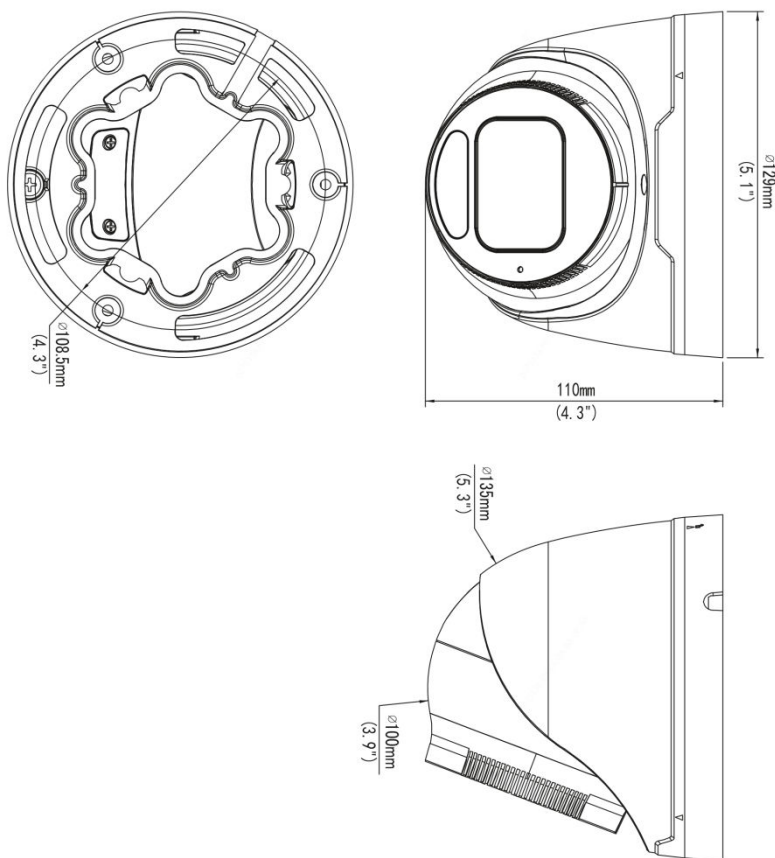

Web Client
Language

20 Languages: Traditional Chinese, English, Simplified Chinese, Polish, German, Russian, French, Korean, Dutch, Czech, Portuguese (Europe), Portuguese (Brazil), Japanese, Thai, Turkish, Spanish (Latin America), Spanish (Europe), Hungarian, Italian, Vietnamese

Dimensions