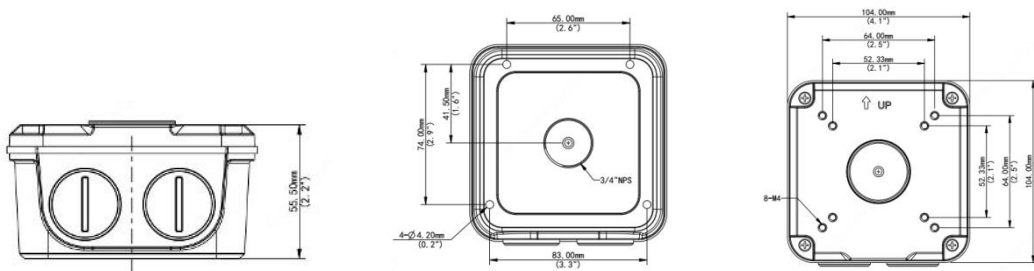

Dimension

Zhejiang Uniview Technologies Co.,Ltd.

South Tower, Building 10, Wanlun Science Park, 88 Jiangling Road, Hangzhou, P.R.China 310051

Email: overseasbusiness@uniview.com; globalsupport@uniview.com

<http://www.uniview.com>

©2015 Zhejiang Uniview Technologies Co.,Ltd. All rights reserved.

*Product specifications and availability are subject to change without notice.