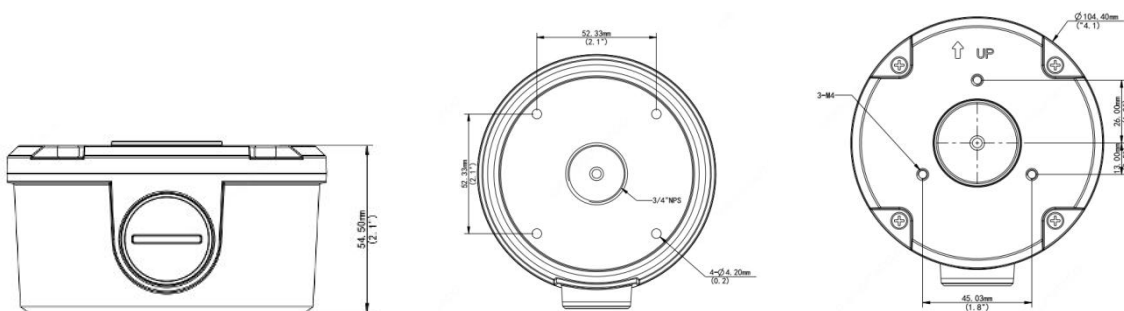

Dimension

Zhejiang Uniview Technologies Co.,Ltd.

South Tower, Building 10, Wanlun Science Park, 88 Jiangling Road, Hangzhou, P.R.China 310051

Email: overseasbusiness@uniview.com; globalsupport@uniview.com

<http://www.uniview.com>

©2015 Zhejiang Uniview Technologies Co.,Ltd. All rights reserved.

*Product specifications and availability are subject to change without notice.