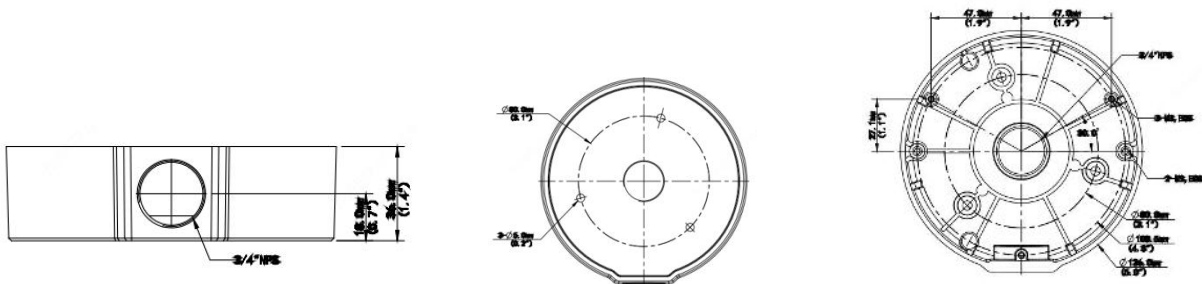

Dimension

Zhejiang Uniview Technologies Co.,Ltd.

South Tower, Building 10, Wanlun Science Park, 88 Jiangling Road, Hangzhou, P.R.China 310051

Email: overseasbusiness@uniview.com; globalsupport@uniview.com

<http://www.uniview.com>

©2015 Zhejiang Uniview Technologies Co.,Ltd. All rights reserved.

*Product specifications and availability are subject to change without notice.