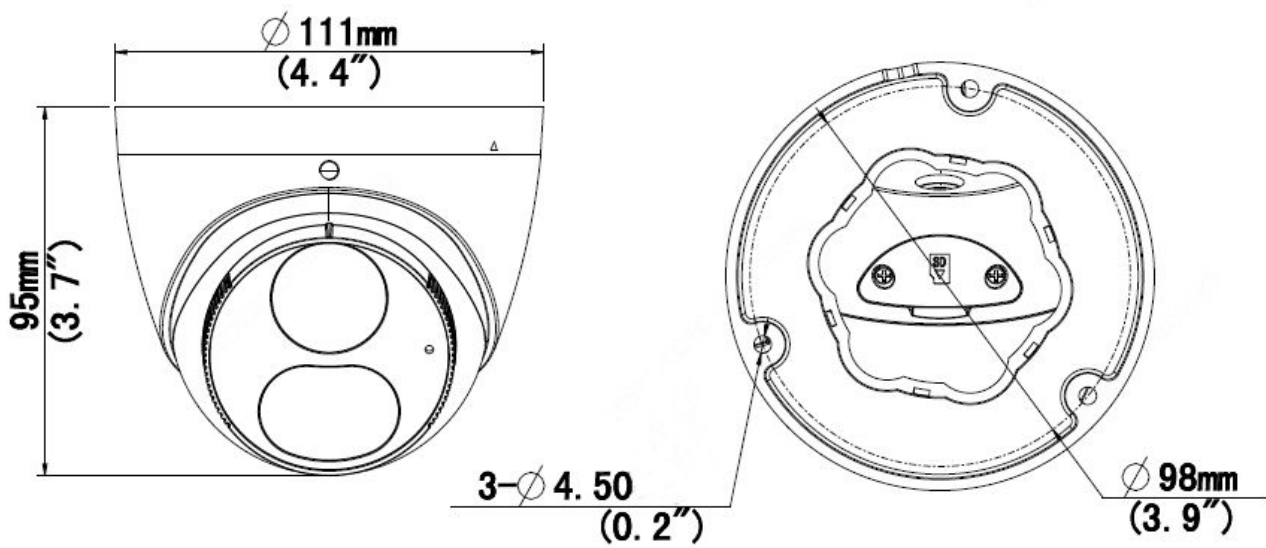

Safety	CE LVD (EN 62368-1:2014+A11:2017) CB (IEC 62368-1:2014) UL (UL 62368-1, 2nd Ed., Issue Date: 2014-12-01)
Environment	CE-RoHS (2011/65/EU;(EU)2015/863); WEEE (2012/19/EU); Reach (Regulation (EC) No 1907/2006)
Protection	IP67 (IEC 60529:1989+AMD1:1999+AMD2:2013)
General	
Power	DC 12V±25%, PoE (IEEE 802.3af)
	Power consumption: Max 8.0W
Power Interface	∅ 5.5mm coaxial power plug
Dimensions (L × W × H)	∅111 x 95mm (∅4.4" x 3.7")
Weight	0.45kg (0.992lb)
Material	Metal + Plastic
Working Environment	-30°C ~ 60°C (-22°F ~ 140°F), Humidity: ≤95% RH (non-condensing)
Storage Environment	-30°C ~ 60°C (-22°F ~ 140°F), Humidity: ≤95% RH (non-condensing)
Surge Protection	4KV
Reset Button	N/A

Dimensions