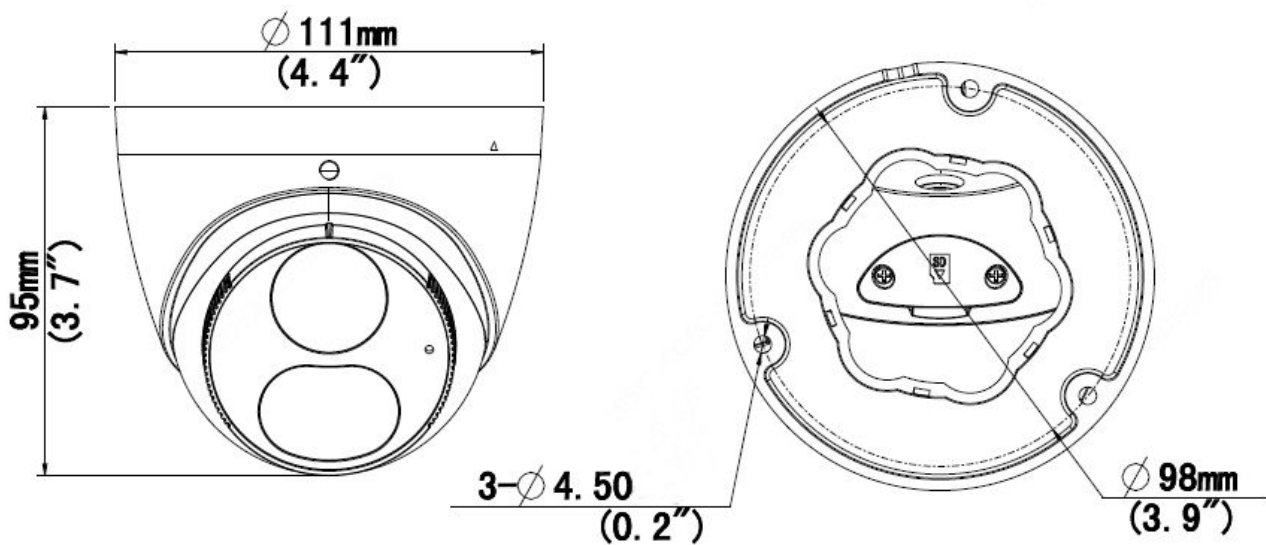

Safety	CE LVD (EN 62368-1:2014+A11:2017) CB (IEC 62368-1:2014) UL (UL 62368-1, 2nd Ed., Issue Date: 2014-12-01)
Environment	CE-RoHS (2011/65/EU;(EU)2015/863); WEEE (2012/19/EU); Reach (Regulation (EC) No 1907/2006)
Protection	IP67 (IEC 60529:1989+AMD1:1999+AMD2:2013)
General	
Power	DC 12V±25%, PoE (IEEE 802.3af)
	Power consumption: Max 8.0W
Power Interface	∅ 5.5mm coaxial power plug
Dimensions (L x W x H)	∅111 x 95mm (∅4.4" x 3.7")
Weight	0.45kg (0.992lb)
Material	Metal + Plastic
Working Environment	-30°C ~ 60°C (-22°F ~ 140°F), Humidity: ≤95% RH (non-condensing)
Storage Environment	-30°C ~ 60°C (-22°F ~ 140°F), Humidity: ≤95% RH (non-condensing)
Surge Protection	4KV
Reset Button	N/A

Dimensions