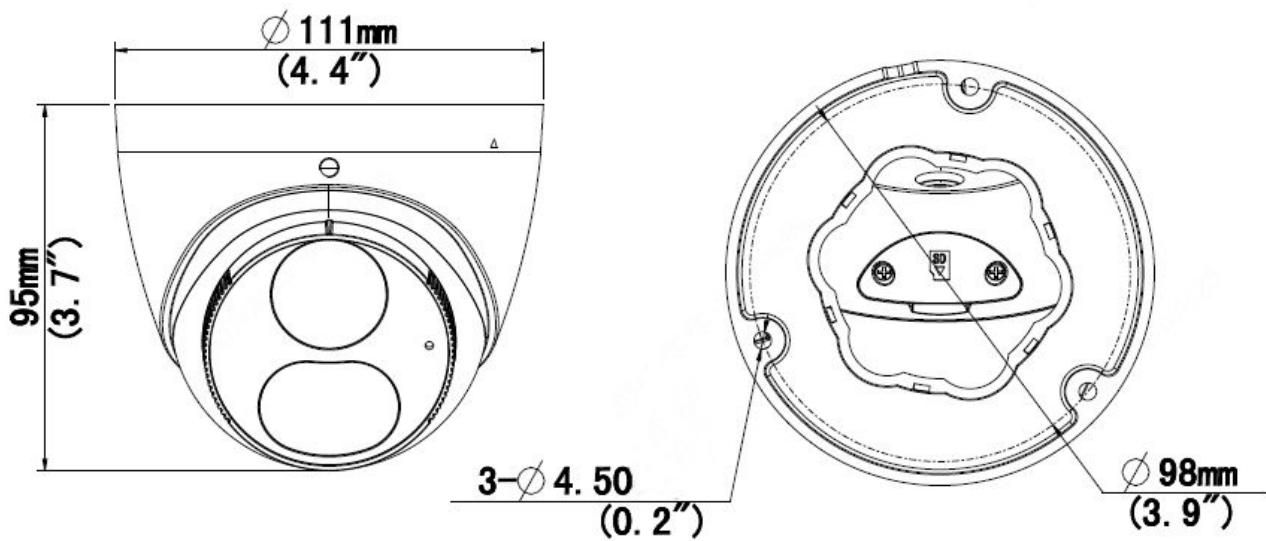

CB (IEC 62368-1:2014) UL (UL 62368-1, 2nd Ed., Issue Date: 2014-12-01)
Environment	CE-RoHS (2011/65/EU;(EU)2015/863); WEEE (2012/19/EU); Reach (Regulation (EC) No 1907/2006)
Protection	IP67 (IEC 60529:1989+AMD1:1999+AMD2:2013)
General	
Power	DC 12V±25%, PoE (IEEE 802.3af)
	Power consumption: Max 7.5W
Power Interface	Ø 5.5mm coaxial power plug
Dimensions (Ø x H)	Φ111 x 95mm (Φ4.4" x 3.7")
Weight	0.44kg (0.970lb)
Material	Metal + Plastic
Working Environment	-30°C ~ 55°C (-22°F ~ 131°F), Humidity: ≤95% RH (non-condensing)
Storage Environment	-30°C ~ 55°C (-22°F ~ 131°F), Humidity: ≤95% RH (non-condensing)
Surge Protection	4KV
Reset Button	N/A

Dimensions