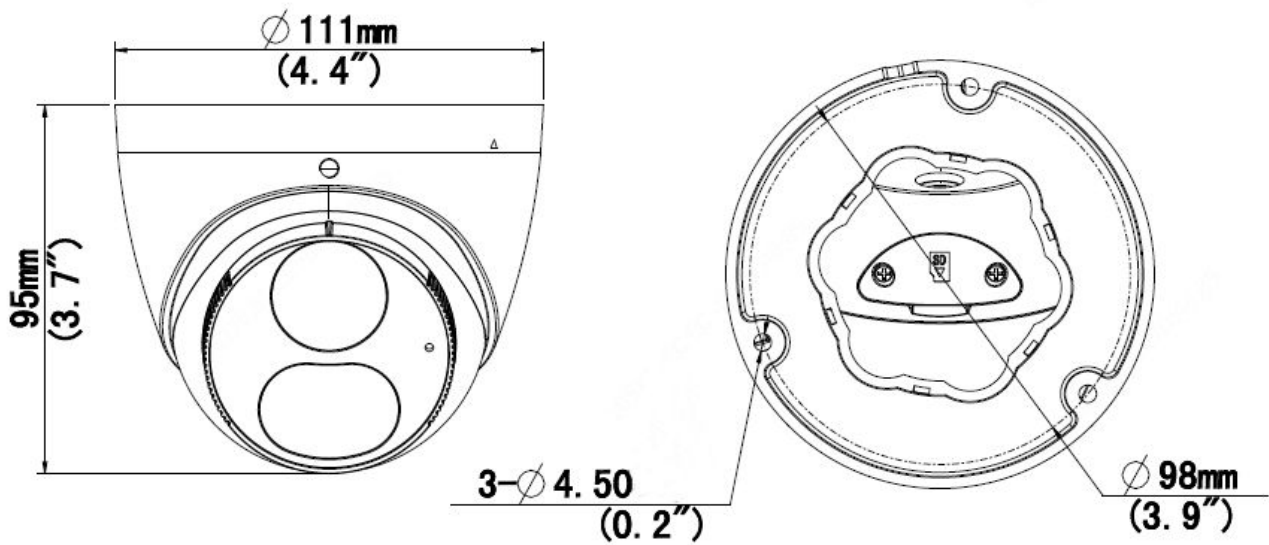

Environment	CE-RoHS (2011/65/EU;(EU)2015/863); WEEE (2012/19/EU); Reach (Regulation (EC) No 1907/2006)
Protection	IP67 (IEC 60529:1989+AMD1:1999+AMD2:2013)
General	
Power	DC 12V±25%, PoE (IEEE 802.3af)
	Power consumption: Max 7.5W
Power Interface	Ø 5.5mm coaxial power plug
Dimensions (Ø x H)	Φ111 x 95mm (Φ4.4" x 3.7")
Weight	0.44kg (0.970lb)
Material	Metal + Plastic
Working Environment	-30°C ~ 55°C (-22°F ~ 131°F), Humidity: ≤95% RH (non-condensing)
Storage Environment	-30°C ~ 55°C (-22°F ~ 131°F), Humidity: ≤95% RH (non-condensing)
Surge Protection	4KV
Reset Button	N/A

Dimensions