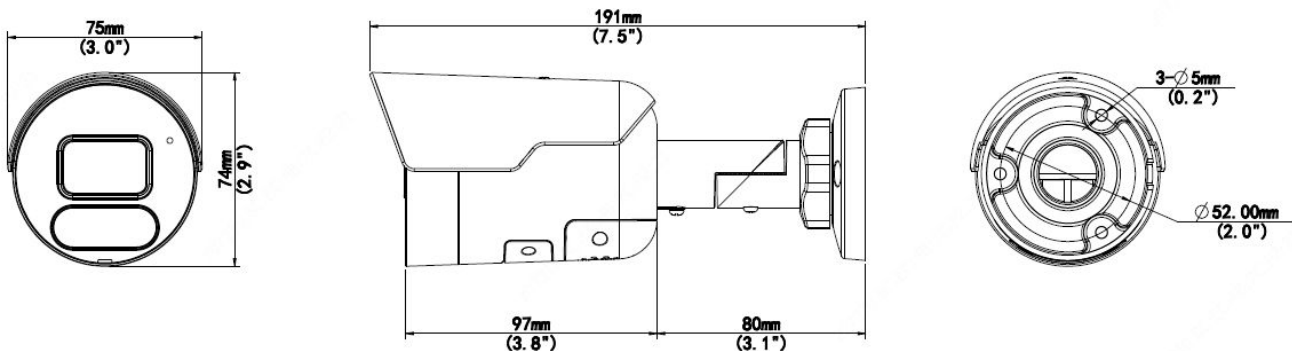

FCC (FCC CFR 47 part15 B, ANSI C63.4-2014)
Safety	CE LVD (EN 62368-1:2014+A11:2017) CB (IEC 62368-1:2014) UL (UL 62368-1, 2nd Ed., Issue Date: 2014-12-01)
Environment	CE-RoHS (2011/65/EU;(EU)2015/863); WEEE (2012/19/EU); Reach (Regulation (EC) No 1907/2006)
Protection	IP67 (IEC 60529:1989+AMD1:1999+AMD2:2013)
General	
Power	DC 12V±25%, PoE (IEEE 802.3af)
	Power consumption: Max 10.5W
Power Interface	Ø 5.5mm coaxial power plug
Dimensions (L x W x H)	191x 75 x 74mm (7.5" x 3.0" x 2.9")
Weight	0.41kg (0.90lb)
Material	Metal
Working Environment	-30°C ~ 60°C (-22°F ~ 140°F), Humidity: ≤95% RH (non-condensing)
Storage Environment	-30°C ~ 60°C (-22°F ~ 140°F), Humidity: ≤95% RH (non-condensing)
Surge Protection	4KV
Reset Button	Support

Dimensions

Accessories

Zhejiang Uniview Technologies Co., Ltd.

Building No.10, Wanlun Science Park, Jiangling Road 88, Binjiang District, Hangzhou, Zhejiang, China (310051)

Email: overseasbusiness@uniview.com; globalsupport@uniview.com

<http://www.uniview.com>

©2020-2022 Zhejiang Uniview Technologies Co., Ltd. All rights reserved.

*Product specifications and availability are subject to change without notice.